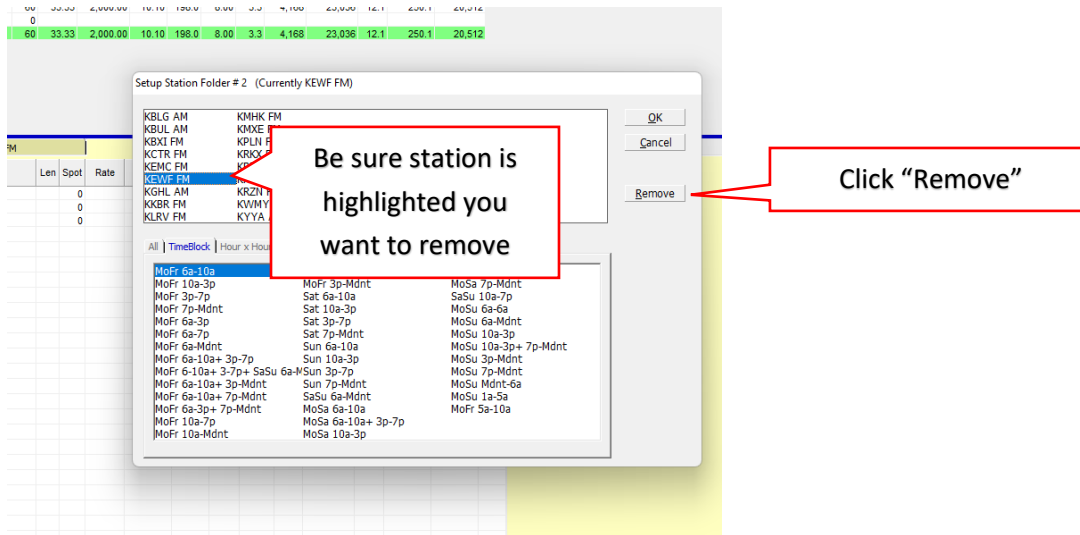

A popup window will appear. Click on the station if it is not highlighted and click Remove.....