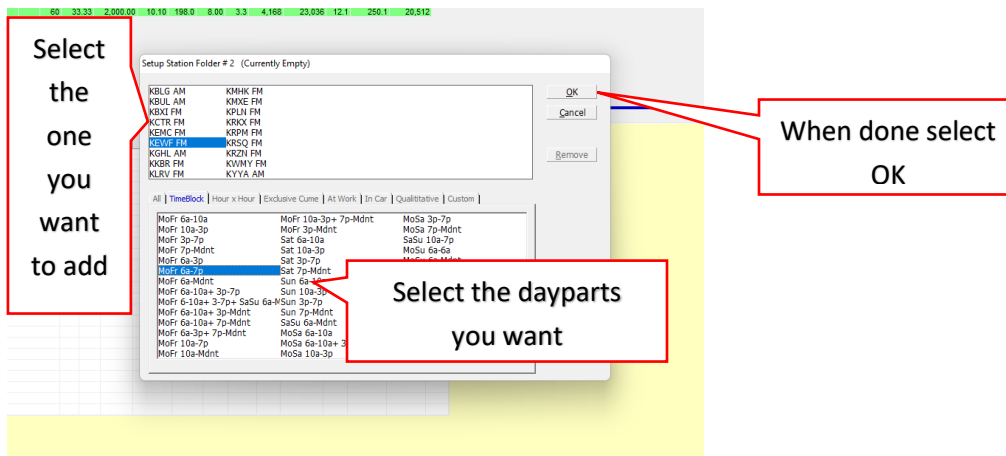

EASTLAN R A T I N G S

To Add or Remove a station to a Schedule.

NOTE: If you are in **Flighting Mode** you must add or remove the station on **tab 1** of **flighting**. It will then be available for all the flights of the schedule. If a part of the schedule does not include a station then leave it there just do not include any **payparts** for it.

To add a station to the schedule, double click the blank bar as shown below.... (Note once you add a station a new blank bar will be added so you can add more stations)

A popup window will appear. Choose the station you want and daypart you want then click **OK**

The station is now added to the schedule. You can now build the schedule for that station. **NOTE** be sure the station you want to work on is lit up. Click on the station call letters and it will then be lit up and the schedule shown below is for that station. Otherwise you will be adjusting the schedule for the wrong station.