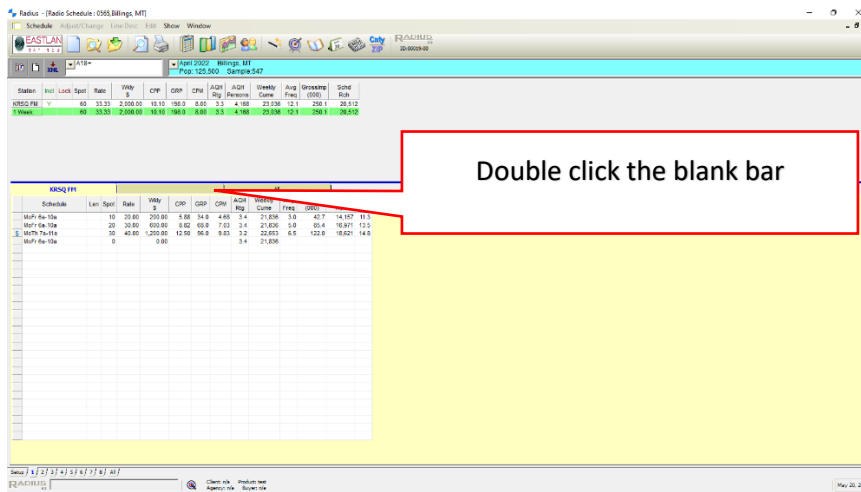

EASTLAN R A T I N G S

To Add or Remove a station to a Schedule.

NOTE: If you are in **Flighting Mode** you must add or remove the station on **tab 1** of **flighting**. It will then be available for all the flights of the schedule. If a part of the schedule does not include a station then leave it there just do not include any **payparts** for it.

To add a station to the schedule, double click the blank bar as shown below.... (Note once you add a station a new blank bar will be added so you can add more stations)

A popup window will appear. Choose the station you want and daypart you want then click **OK**