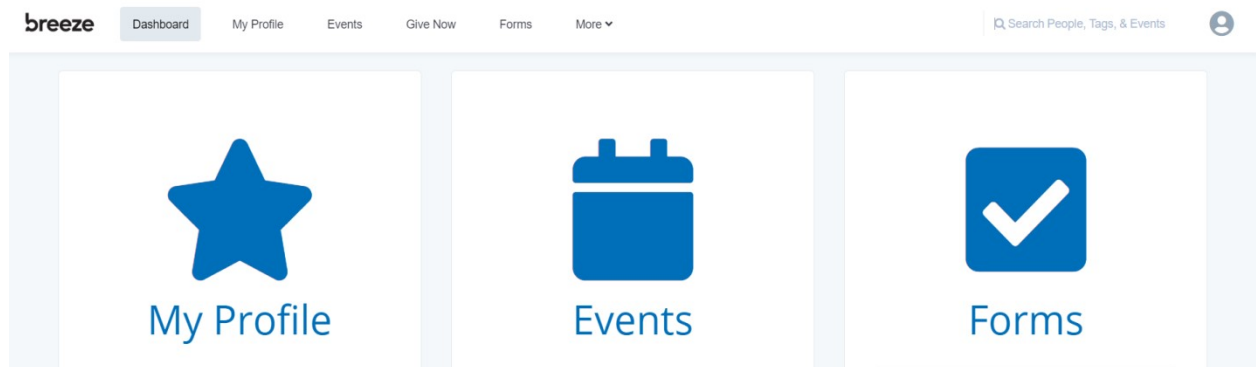

From here you can update your Profile, view the District Calendar, and pay your Dues or Tithes.