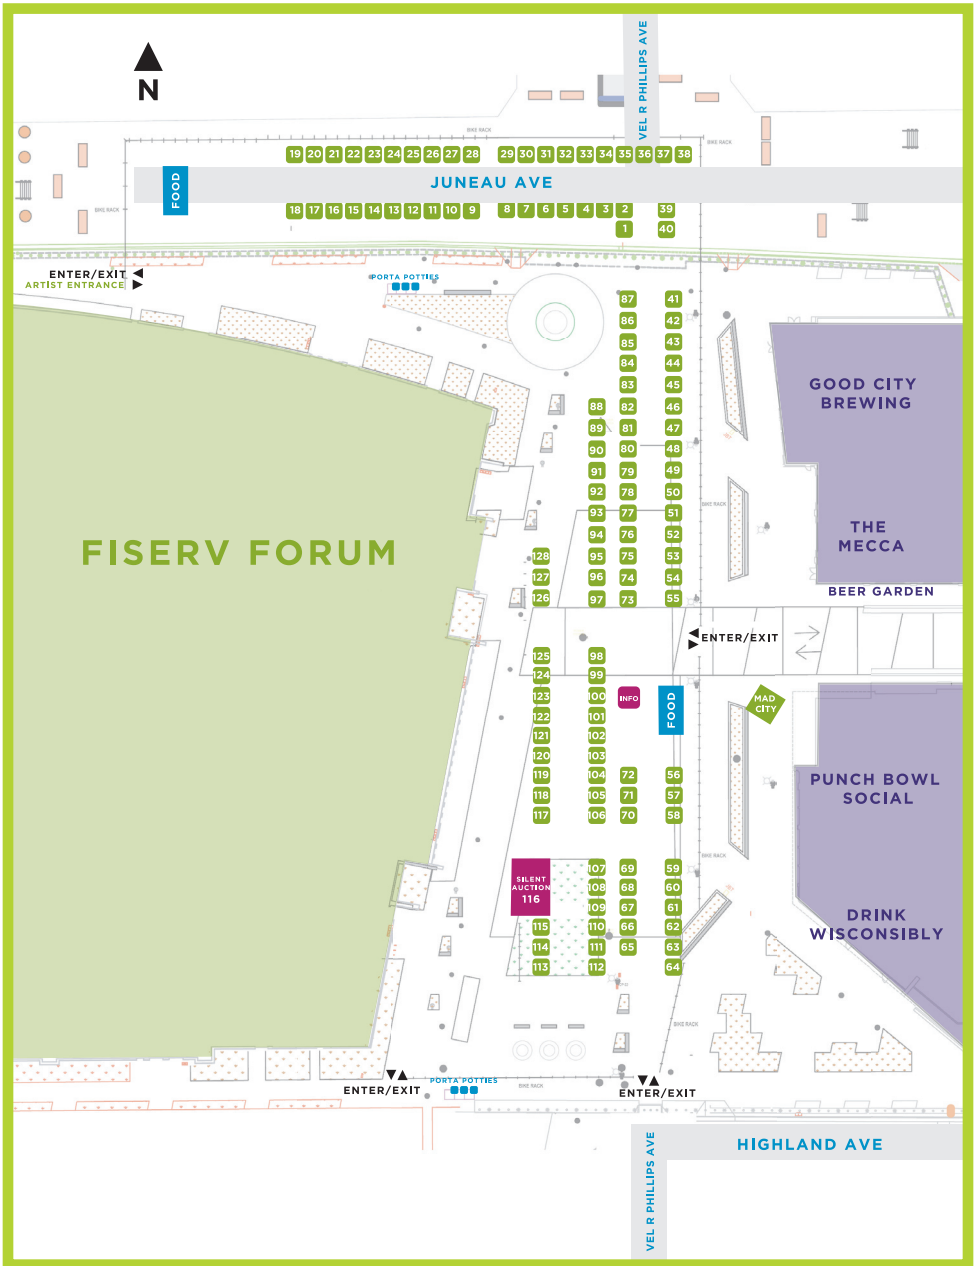

# SHOW MAP

## REFRESHMENTS & RESTROOMS

Find food and beverages at the Levy hospitality tents on the northwest and east side of the show. Look for the bright feather flags to find Porta Potties on the grounds.