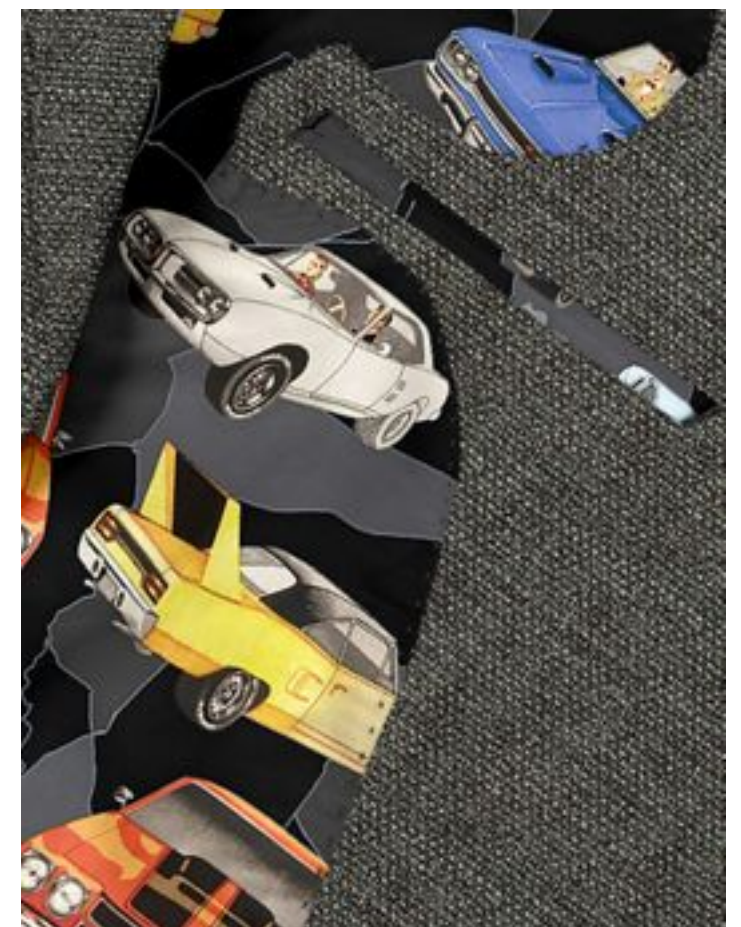

# Charcoal Solid Hopsack Bedford

Jacket

Shirt

Lining