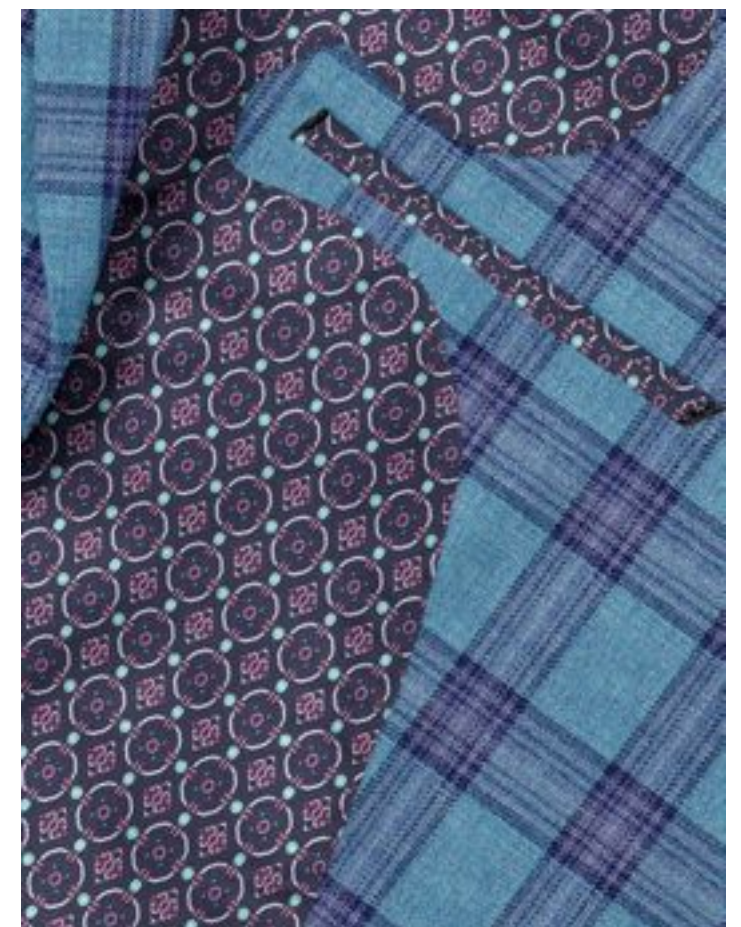

# Teal Lavender Check Bedford

Jacket

Shirt

Trouser

Tie

Lining

## Materials

**Jacket** :K4-4073368

**Trouser** :K4-3861316

**Shirt** :N3-3858233

**Tie** :TI-3339164

**Shirt Button** :3-01 Ivory 2mm

**Jacket Button** :2-04 Black...

**Jacket Thread** :Azure

**Shirt Thread** :White