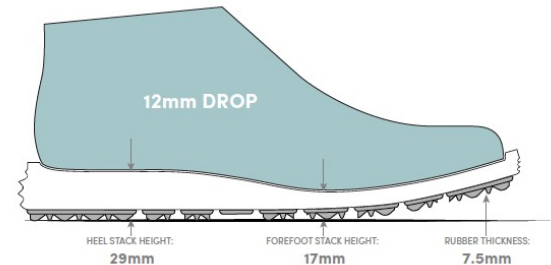

RESPONSIVE CUSHIONING

Plush GrandFoam midsole and sockliner provide enough lightweight, flexible cushioning to play round after round.