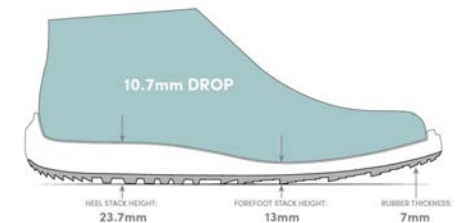

SPRING 24

GRANDPRØ Topspin Golf

RESPONSIVE CUSHIONING

Ultra-Cushioned SUPER FEEL midsole for increased comfort for 18 holes and beyond

WATERPROOF

Waterproof leather upper, gusseted tongue, and seam-sealed construction to keep you dry in all conditions

MODERN CRAFT MEETS PERFORMANCE

Precision engineering inside handcrafted details create the perfect balance of Cole Haan heritage and performance on the course. Always look as good as you feel.

- GP Topspin style
- Full-grain waterproof leather vamp & quarter
- Comfort padding through the heel and collar

STEADY TRACTION

- Full-length spikeless rubber traction
- Traction inspired by the GP Topspin outsole, built with the swing in mind