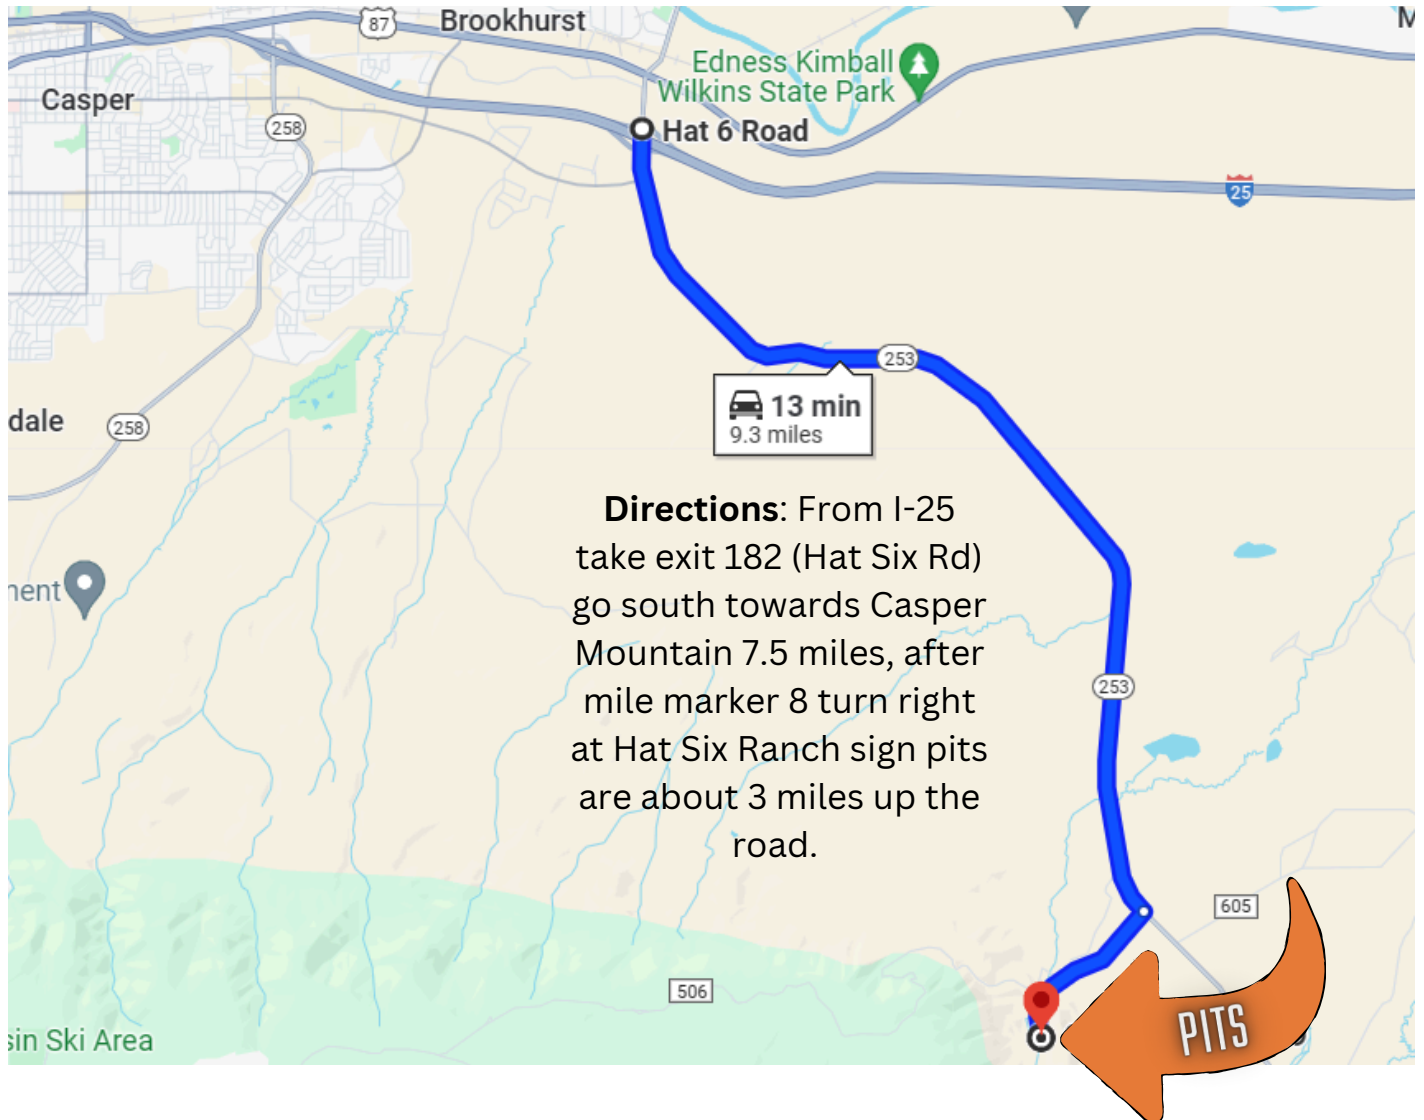

thumbsuptrials.com
thumbsuptrials@yahoo.com

balancetrials.com
2feetup07@gmail.com

www.wmtaonline

307trials@gmail.com

Mosteller Ranch

Ranch Management Requests...

- 15 MPH on road past houses
- 10 MPH through the pits
- 20 MPH on all other ranch roads
- ORVs must stay on roads or loop
- NO riding through the meadows
- Pits are at the first turnout past the houses, follow the markings
- Primitive camping on site
- No open fires
- Pits open Friday, please stay off loop until riding begins Saturday