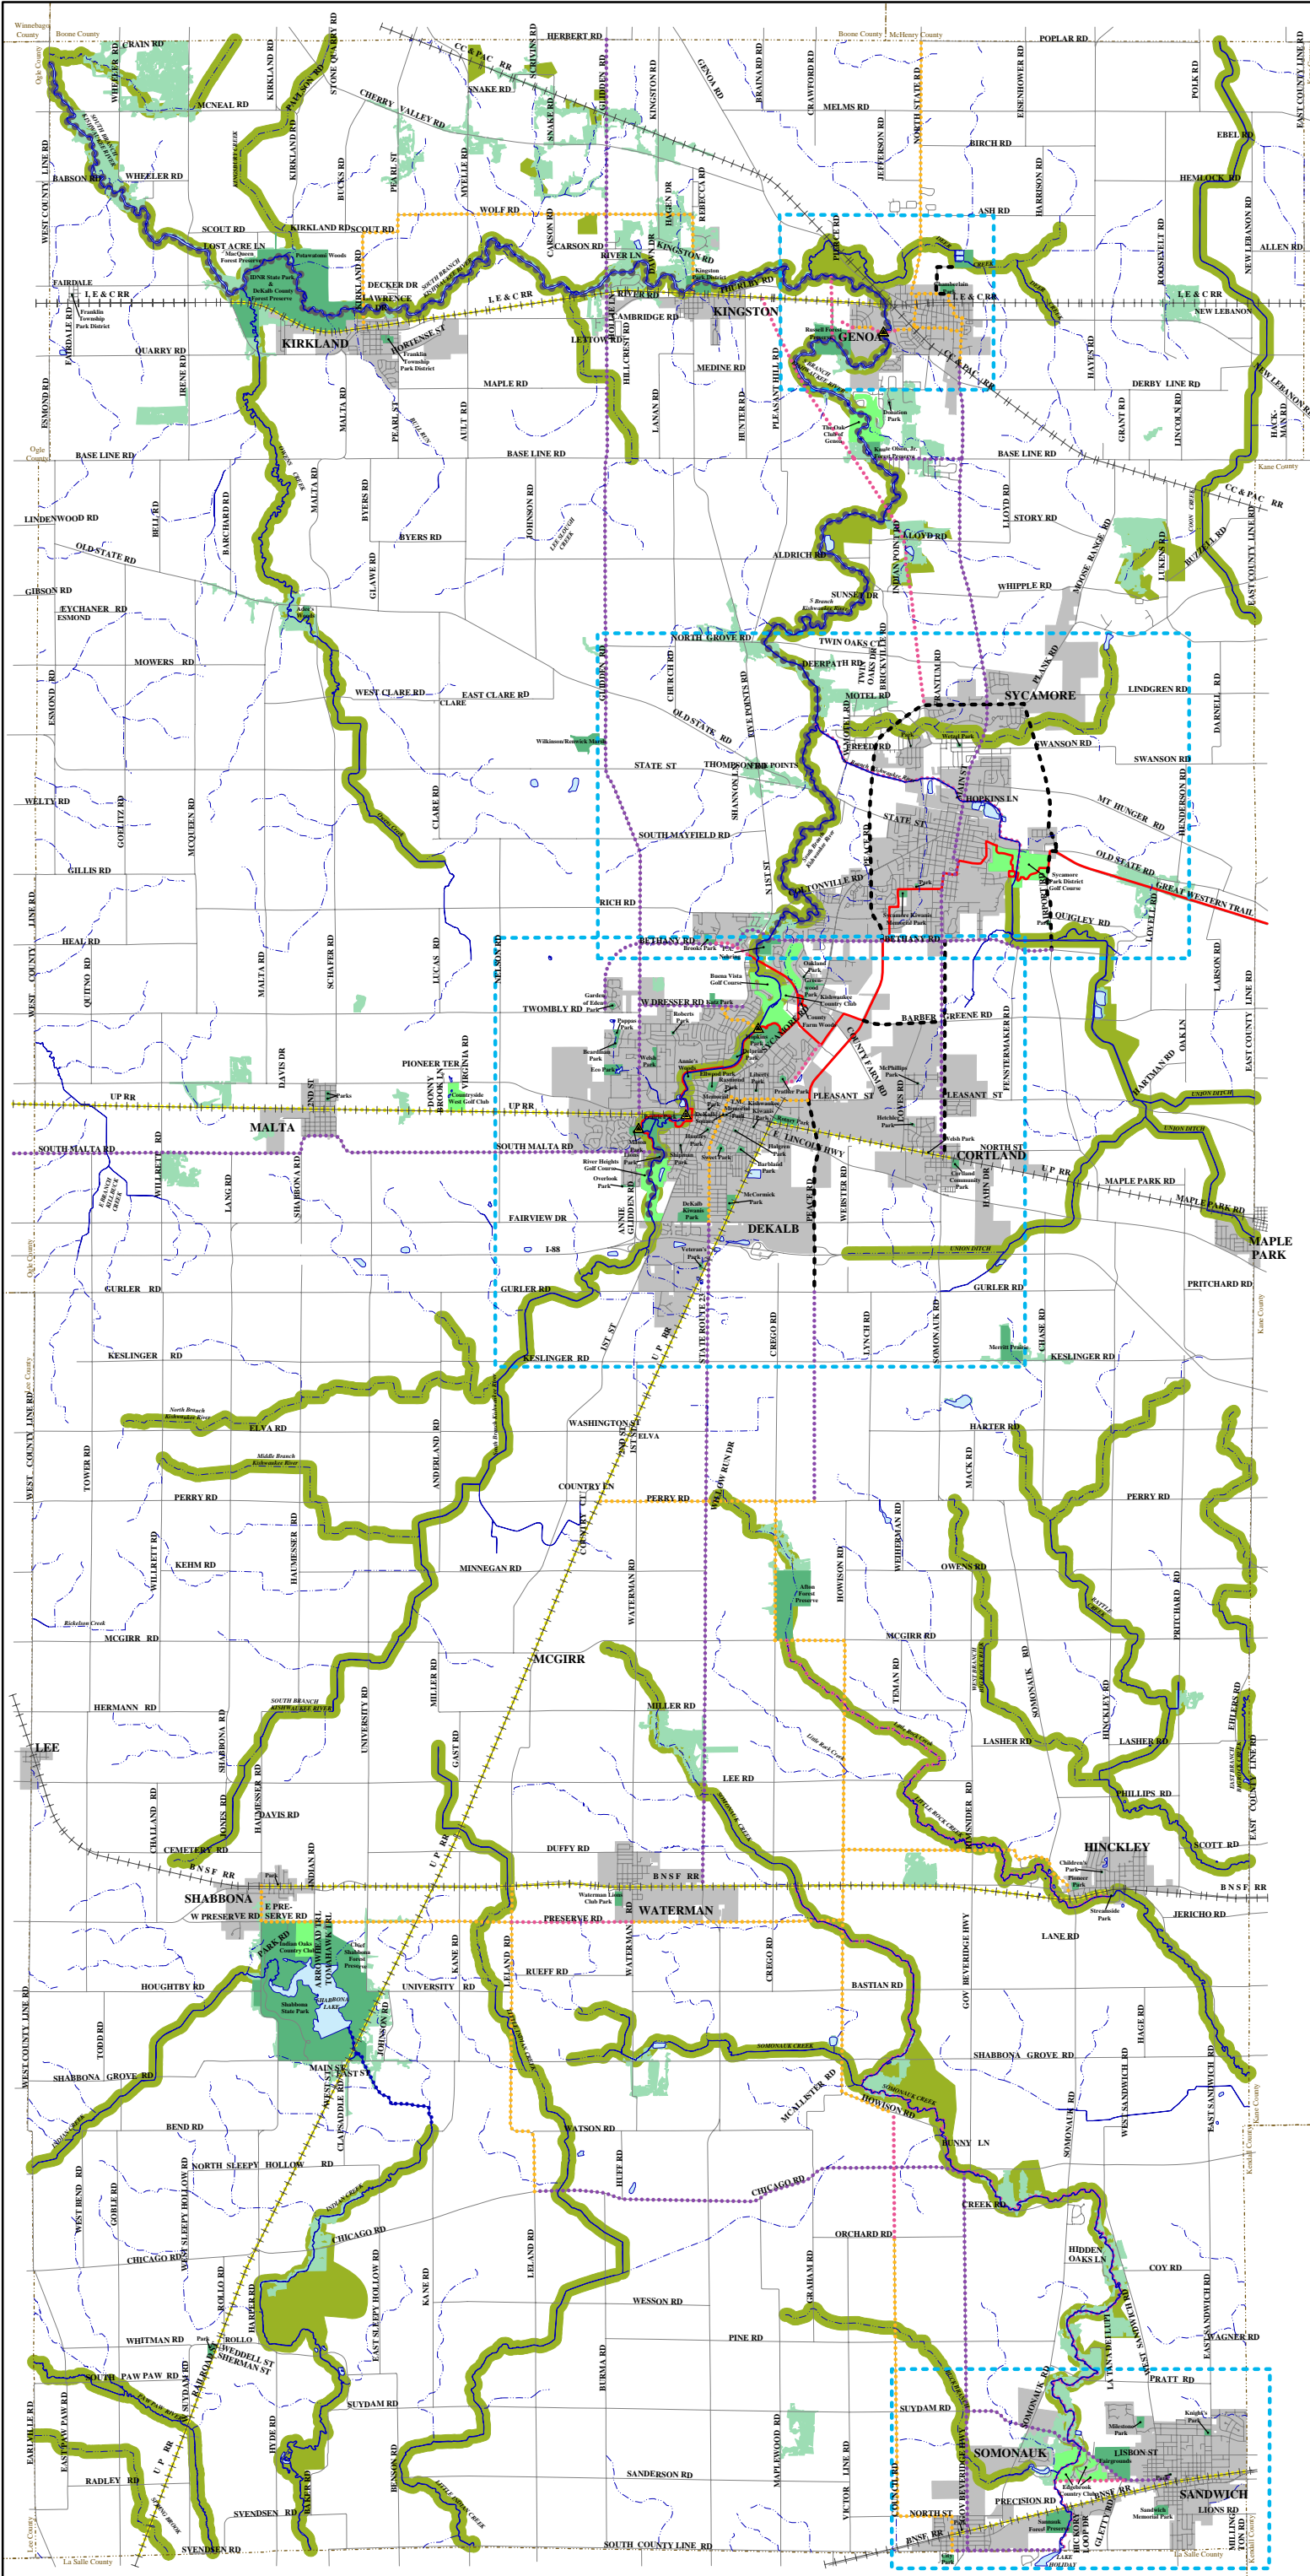

DeKalb County Greenways & Trails Plan

- Legend**
- Important Crossing
 - Greenway Trail
 - Habitat Connector
 - On Road Facility - Paved Shoulder
 - On Road Facility - Shared Lane
 - Rails with Trails
 - Side Path
 - Greenway Trail/Canoe Trail
 - Existing Trail
 - Existing Public Park/Open Space
 - Existing Private Park/Open Space
 - Critical and Sensitive Land
 - Stream Buffer Zones and Conservation Areas
 - Detail Map Attachments
 - Corporate Area

DeKalb County Government
Information Management Office
110 East Sycamore Street
Sycamore, IL 60178
815-895-1643
view at www.dekalbcounty.org

DeKalb County, Illinois

Created: 9/20/04 NJ
Updated: 6/24/05 BH
Printed: 6/24/05 BH