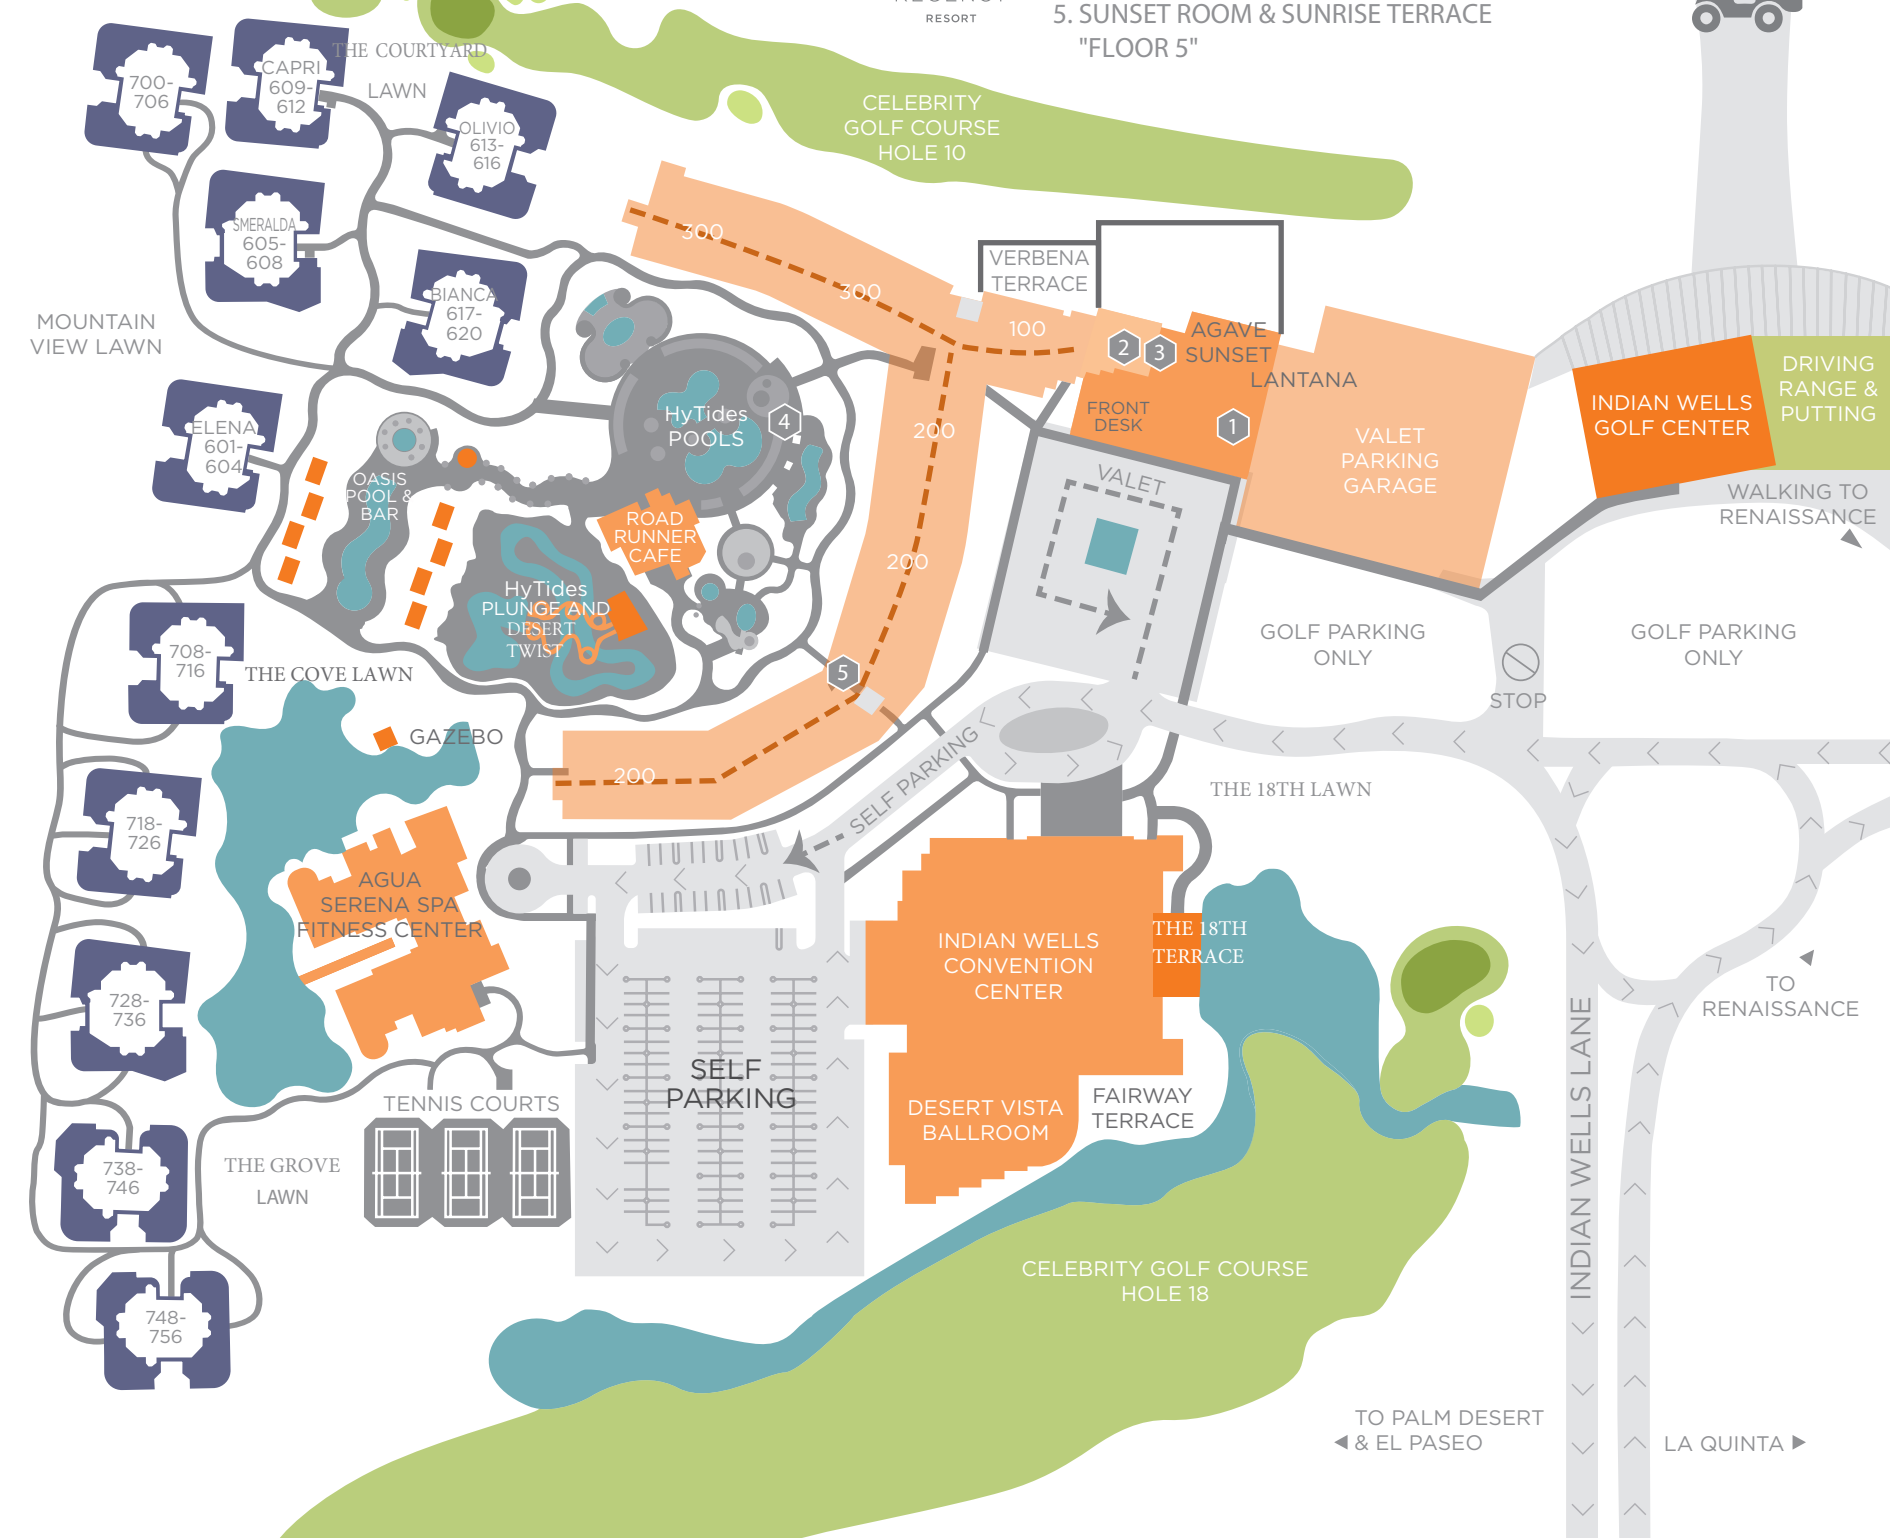

CELEBRITY GOLF COURSE  
HOLE 9

CELEBRITY  
HOLE 1

PLAYERS  
HOLE 1

1. CITRUS MARKETPLACE AND CAFÉ
2. GRAND SALON "MEZZANINE LEVEL"
3. HIBISCUS & GARDENIA "MEZZANINE LEVEL"
4. TOWEL HUT
5. SUNSET ROOM & SUNRISE TERRACE "FLOOR 5"

CELEBRITY GOLF COURSE  
HOLE 17

CELEBRITY GOLF COURSE  
HOLE 18

TO PALM DESERT  
& EL PASEO

LA QUINTA