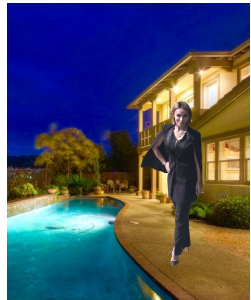

## WELCOME HOME

5 Bedrooms | 5 Bathrooms | 3 Car Garage | 4,477 Sq.Ft. | 1.383 Acres Lot

The Epitome of luxury in Silver Creek Valley completely remodeled. Nestled in prestigious Bel-Aire Luxury Estates, this epic compound radiates magnificence like no other. Thoughtfully designed residence engages harmoniously with its natural surroundings as it sits on 1.5 acres, grandeur circular driveway, meticulously manicured lush landscape, 150 FT front footage & beautiful gardens. Exquisite Hamptons model inspired by a Contemporary Rustic French Country charm offers 4,477 SF of reimagined chic living space, a Pebble Tec pool, sumptuous spa, breathtaking panoramic hillside, sunset, city light & DT views. 5 bed, 5 baths, Expansive Media Bonus Room Man Cave & separate Library. Brilliant Imported Versailles limestone ignites the senses upon formal entry. Owner exercised subtle discretion tastefully designing every inch of this landmark residence from the entry door, staircase, every limestone enclaved bathroom, ceramic fireplace, led lighting, sun tunnel, new windows & so much more. Welcome home. Shown by appointment only. Please contact me at 408.218.1405 to arrange a private showing.

Offered \$3,900,000

<https://2566BentleyRidgeDrive.com>

**Shiela-Marie Ventura**

SILVER CREEK VALLEY TOP 1% SALES PRODUCER

408-218-1405

[shielamarie.ventura@gmail.com](mailto:shielamarie.ventura@gmail.com)