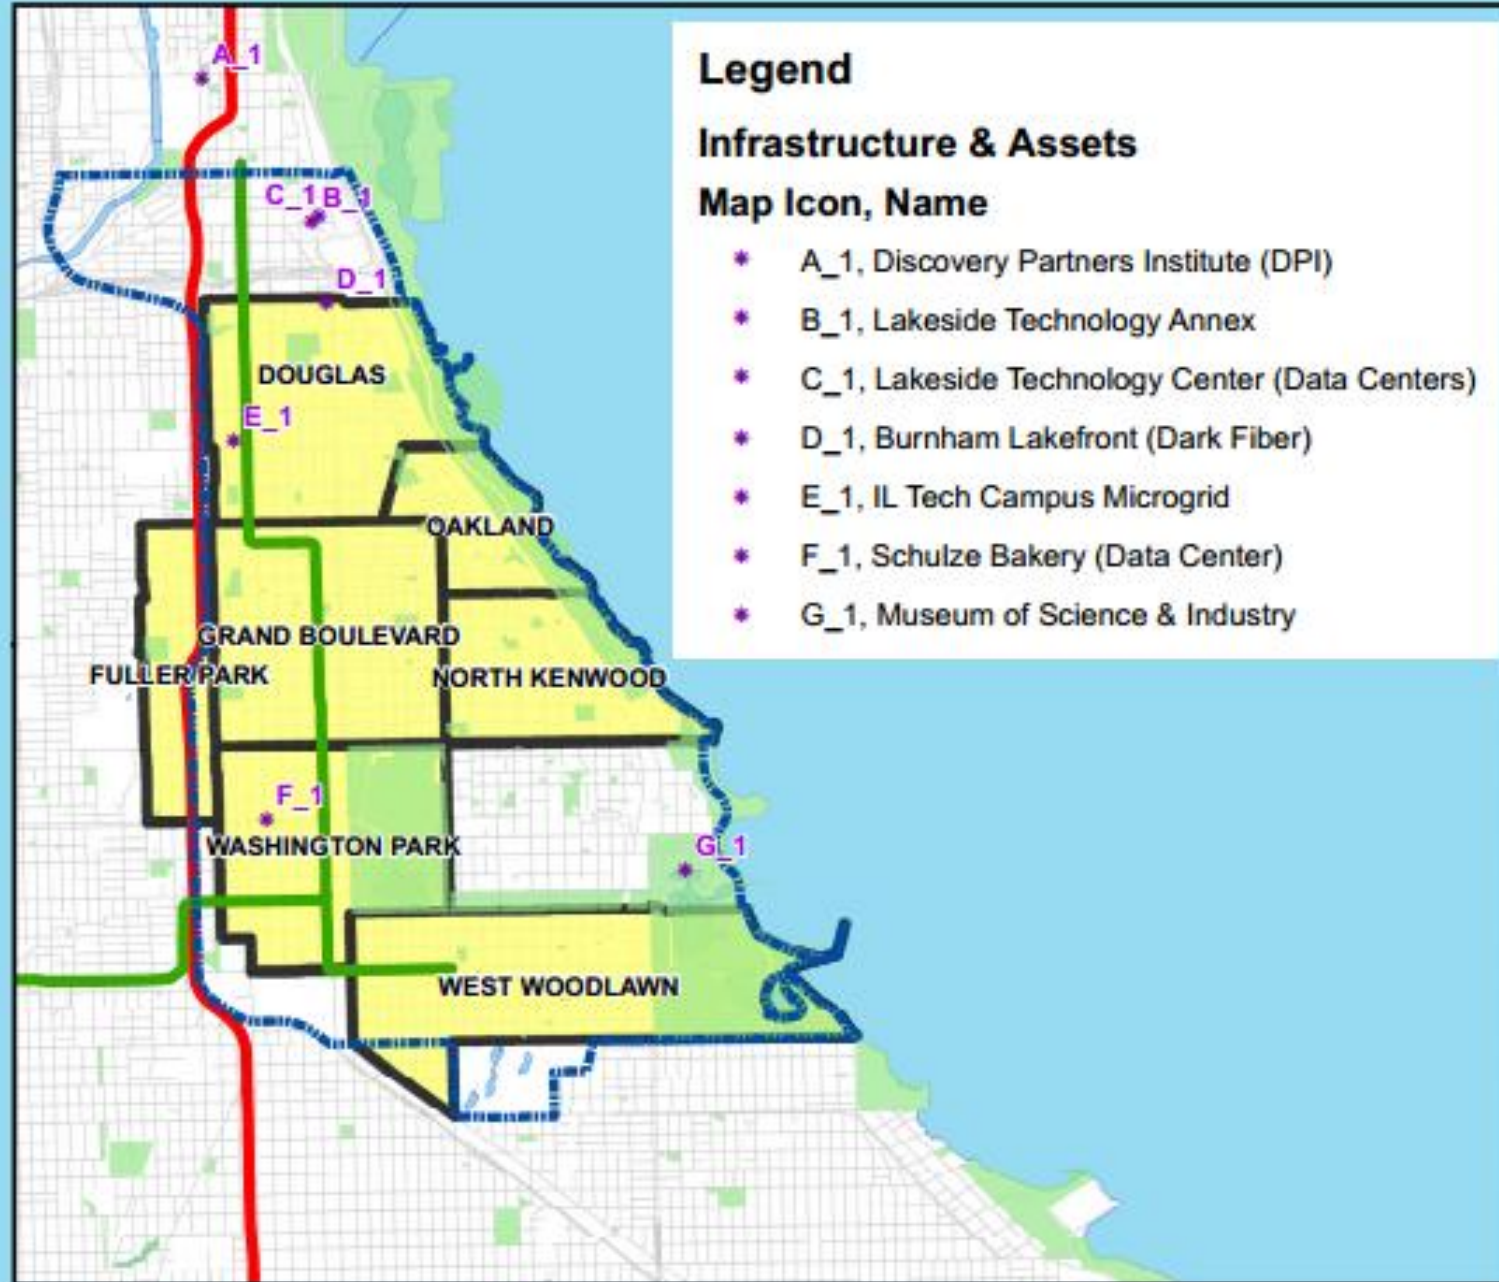

THE ANTERO GROUP

Civil
Engineering

Planning
+
Design

Strategic Consulting

Innovation Metropolis

Infrastructure & Assets

- Legend**
Infrastructure & Assets
Map Icon, Name
- A_1, Discovery Partners Institute (DPI)
 - B_1, Lakeside Technology Annex
 - C_1, Lakeside Technology Center (Data Centers)
 - D_1, Burnham Lakeshore (Dark Fiber)
 - E_1, IL Tech Campus Microgrid
 - F_1, Schube Bakery (Data Center)
 - G_1, Museum of Science & Industry

Innovation Metropolis Technology District

Legend

-  Study Area
-  Innovation District
- CTA Rail Lines**
 -  Green Line
 -  Red Line
-  Parks
-  Bronzeville Neighborhoods

Infrastructure & Assets

Legend

Incubators & Institutions Infrastructure