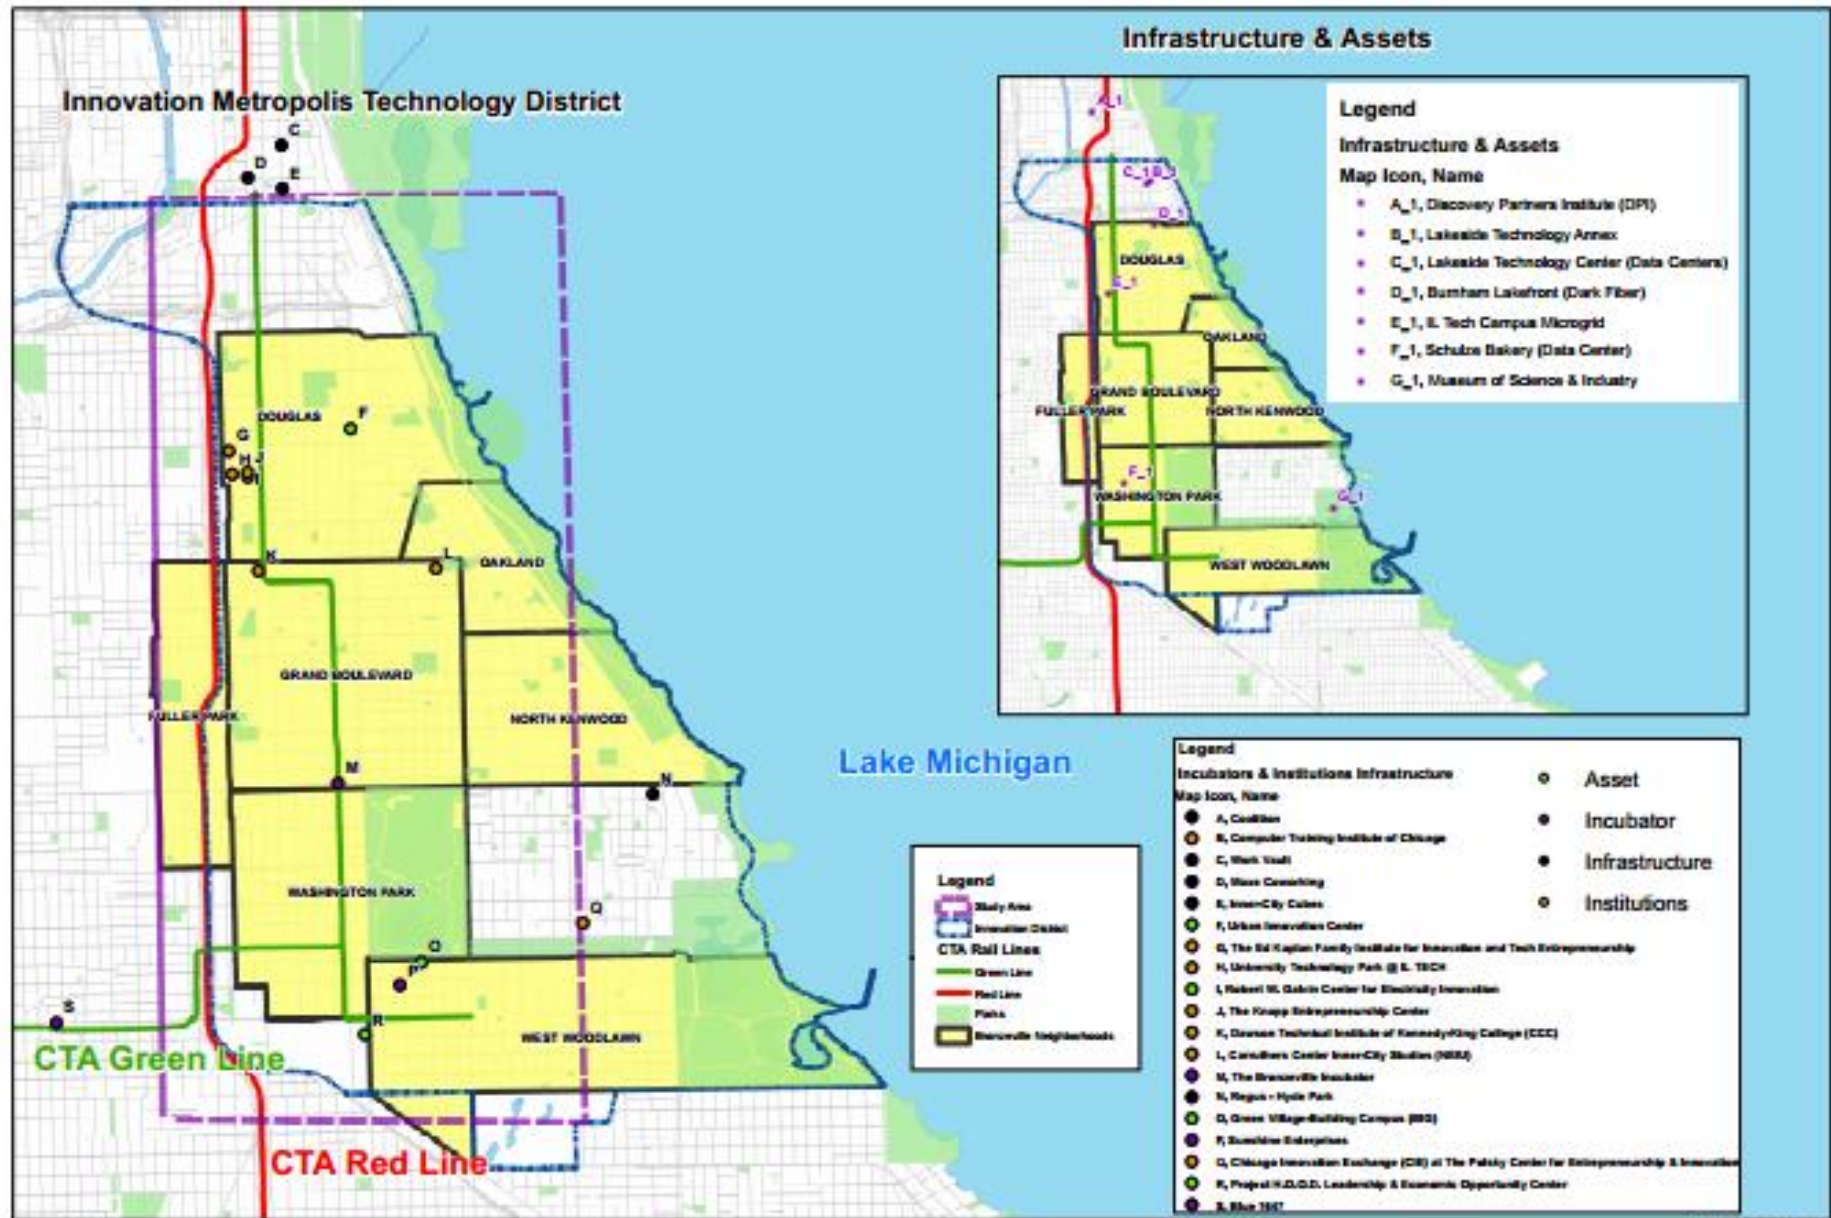

Innovation Metropolis

Infrastructure & Assets

1. **Legend**
   Infrastructure & Assets
   Map Icon, Name
2. A_1, Discovery Partners Institute (DPI)
   - B_1, Lakeside Technology Annex
   - C_1, Lakeside Technology Center (Data Centers)
   - D_1, Burnham Lakeshore (Dark Fiber)
   - E_1, IL Tech Campus Microgrid
   - F_1, Schube Bakery (Data Center)
   - G_1, Museum of Science & Industry

1. **Legend**
   Incubators & Institutions Infrastructure

● Asset
● Incubator
● Infrastructure
○ Institutions

3. **Map Icon, Name**
4. A, CoBuild
   - B, Computer Training Institute of Chicago
   - C, Think Vault
   - D, Mass Creating
   - E, InnoCity Cubes
   - F, Urban Innovation Center
   - G, The Ed Kaplan Family Institute for Innovation and Tech Entrepreneurship
   - H, University Technology Park @ IL TECH
   - I, Robert W. Galois Center for Electricity Innovation
   - J, The Krupp Entrepreneurship Center
   - K, Drexel Technical Institute of Kennedy-King College (DTC)
   - L, Carlebach Center Inno-City Studies (ICS)
   - M, The Bronzeville Incubator
   - N, Regus - Hyde Park
   - O, Green Village-Building Campus (B2)
   - P, Sunline Enterprises
   - Q, Chicago Innovation Exchange (CIE) at The Patsky Center for Entrepreneurship & Innovation
   - R, Project H.O.O.D. Leadership & Economic Opportunity Center
   - S, Blue 360

1. **Legend**
2. Study Area
   - Innovation District
   - CTA Rail Lines
   - Green Line
   - Red Line
   - Parks
   - Bronzeville Neighborhoods