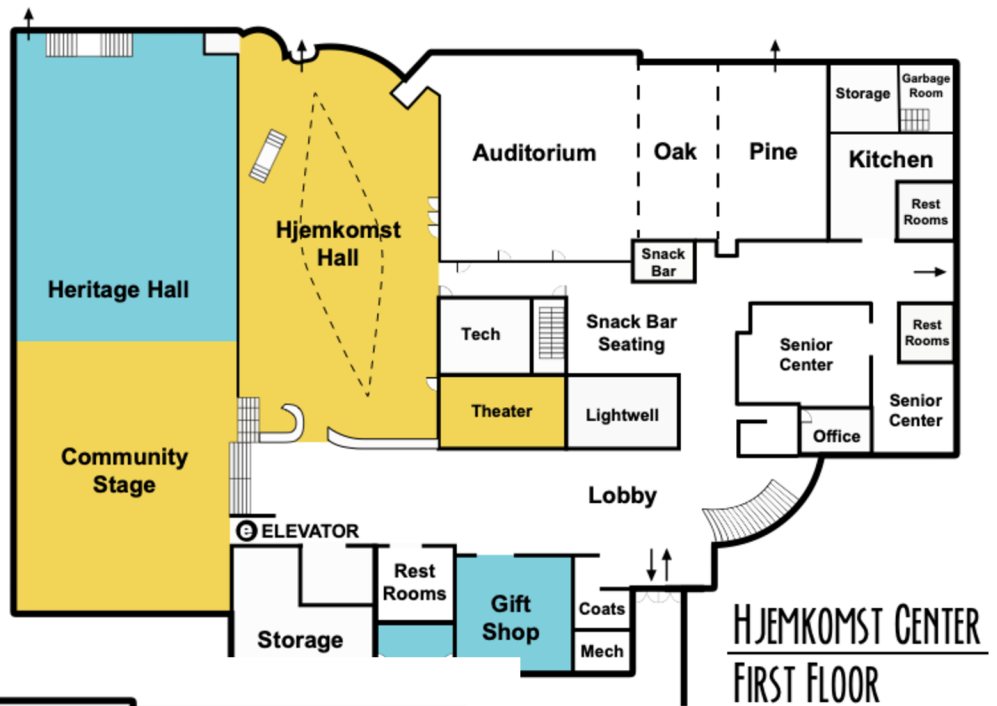

Vendors

Phyllis Johnson, Author
MN Made Nice
Candace Simar, Author
ND Wooly Girls
Fiddler Table
Arts and Crafts Norway
Nordic Wines by Wayne
Antique Display by Todd Hansen
The 99th Infantry Battalion
ParsonEdge

Rob Neuteboom, Author
Nordic Gal Designs
Baltic Inspirations
Nyquist Photography & Woodwork
Flemming Peterson
Stabo Scandinavian Imports
Darrell Pedersen, Author
Don't Know Nothin' Woodwork
Nordic Designs
Carroll Engelhardt, Author

Hekla Icelandic Club
Rachael Koppendrayer, Artist
Reflections of MN
Hattie K's
Freddy's Lefse
Hovdenwear
Sted Chocolatiers
Lokstad Products
Irene's Favorite Things
Tiger Trail Lefse Chip Co.

Hjemkomst Center Maps