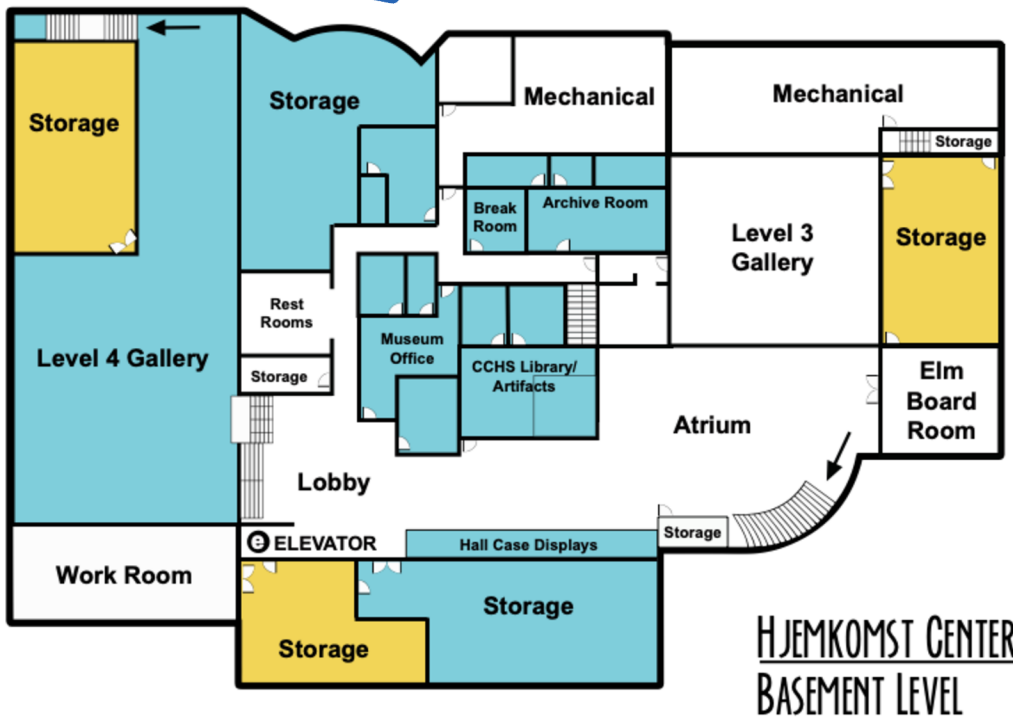

Vendors

Phyllis Johnson, Author
MN Made Nice
Candace Simar, Author
ND Wooly Girls
Fiddler Table
Arts and Crafts Norway
Nordic Wines by Wayne
Antique Display by Todd Hansen
The 99th Infantry Battalion
ParsonEdge

Rob Neuteboom, Author
Nordic Gal Designs
Baltic Inspirations
Nyquist Photography & Woodwork
Flemming Peterson
Stabo Scandinavian Imports
Darrell Pedersen, Author
Don't Know Nothin' Woodwork
Nordic Designs
Carroll Engelhardt, Author

Hekla Icelandic Club
Rachael Koppendrayer, Artist
Reflections of MN
Hattie K's
Freddy's Lefse
Hovdenwear
Sted Chocolatiers
Lokstad Products
Irene's Favorite Things
Tiger Trail Lefse Chip Co.

Hjemkomst Center Maps