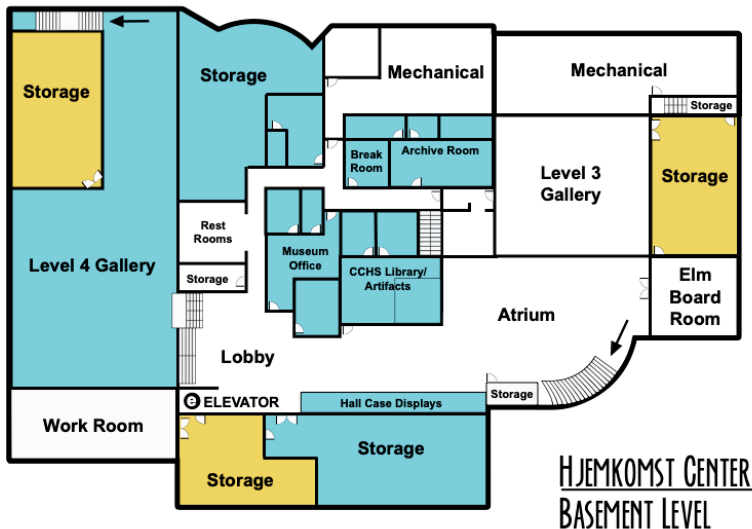

Vendors

MN Made Nice
ND Wooly Girls
Fiddler Table
The 99th Infantry Battalion
ParsonEdge
Rob Neuteboom, Author
Nordic Gal Designs
Baltic Inspirations

Nyquist Photography & Woodwork
Flemming Peterson & Co.
Don't Know Nothin' Woodwork
Rachael Koppendrayer, Artist
Nordic Designs
Darrell Kersting, Blacksmith
Giants of the Earth Heritage Center

Reflections of MN
Acorn 19
Freddy's Lefse
Sted Chocolatiers
JD White, Author
Kringen Klubb
Nordic Treats

Hjemkomst Center Maps