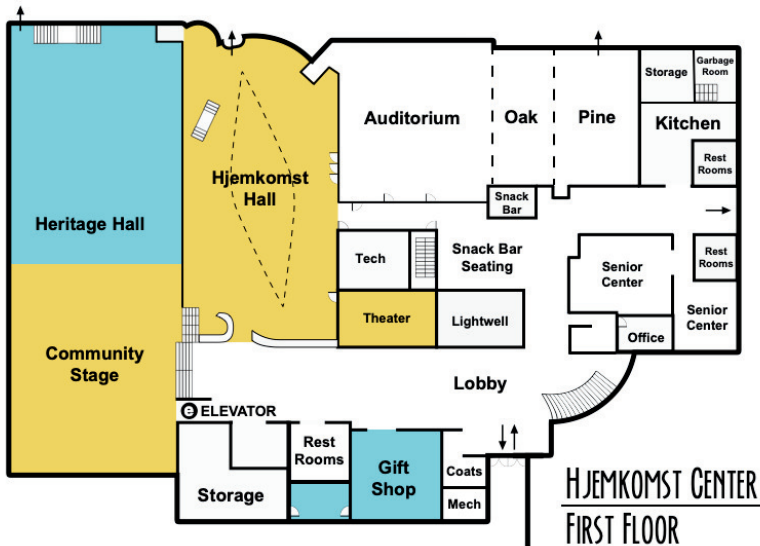

Vendors

MN Made Nice
ND Wooly Girls
Fiddler Table
The 99th Infantry Battalion
ParsonEdge
Rob Neuteboom, Author
Nordic Gal Designs
Baltic Inspirations

Nyquist Photography & Woodwork
Flemming Peterson & Co.
Don't Know Nothin' Woodwork
Rachael Koppendrayer, Artist
Nordic Designs
Darrell Kersting, Blacksmith
Giants of the Earth Heritage Center

Reflections of MN
Acorn 19
Freddy's Lefse
Sted Chocolatiers
JD White, Author
Kringen Klubb
Nordic Treats

Hjemkomst Center Maps