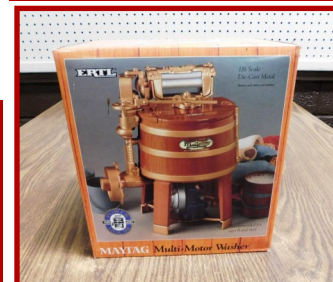

Trains/Accessories: (2) American Flyer Lines Engines; **American Flyer Lines 977 Caboose**; Gulf Tanker; **Northwestern Refrigerator Line Co 989**; Jersey Central Lines Bulk Cement Only Car; **Southern 920 Car**; Burlington Route CB & Q 921 Car; **Rock Island Bridge**; Train Track & Controller; **Misc Train Cars, Tracks & Buildings**; Wooden Toy Train; **Ford:** 1956 Thunderbird, 1913 Model T Delivery Die Cast Metal Replica w/Locking Bank, **1940 Pickup Authentically Scaled Die Cast Metal Replica**, 1:4 Scale 2001 Ford Mustang SVT Cobra 4.6L Cobra Engine #726-1,000, **1:4 Scale Supercharged 2003 Ford Mustang Cobra 4.6L DOHC Engine - Ltd. Ed. #882-1,000**, 1912 Coll. Ser. Lmt. Ed. 1:24 Scale Heavy Die Cast Metal Red Crown Coin Bank, **Model A Die Cast Metal Liberty Classic Bank**;

Nascar: Hot Wheels Trading Paints Series; **Bill Elliot (4) License Plates, (5) License Plate Holders, Comic Book & Stickers**; Dale Junior & Senior 1:24 Scale Die Cast Cars; **Misc. 1:24 & 1:64 Scale Die Cast Cars & Car Haulers**;

Misc. Toys/Items: Handmade Wood Barn; **Red Toy Tractor**; 1/12 Scale Oliver Super 99; **1/16 Scale John Deere Industrial 730 Very Detailed Plastic, 30 yrs Old**; Remington 1960 Model B-61 Mack Tractor Trailer; **Case & JD Toy Tractors**; Tonka Toy Trucks; **Toy Steam Power Excavator**; Handy Andy Carpenters Tool Chest; **Ohio Art Fun Dale Farm**; Tom Thumb Toy Cash Register; **Playskool Toy Bench w/Wooden Pegs & Hammer**; Star Wars jigsaw Puzzles;