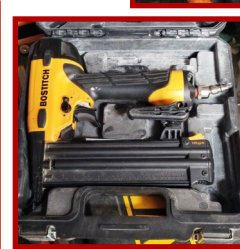

OUTDOORS/TOOLS

Poly Caster Sander; Generac GP3250 Generator; 10' 6" Aluminum Siding Braker; DeWalt Air Compressor PSI 200; Bostitch Air Compressor; LB White Heater; DeWalt LP Heater; Reddy Heater; DeWalt Contractor Circular Saw, Chop Saw, Table Saw w/Stand, Drill, 1/2" Cordless Drill, Belt Sander & Radio/Battery Charger; Sears Craftsman 6" Bench Grinder & Tool Boxes; Dremel Multi Max Tool; Bostitch Framing Nailer; ; Ingersoll Rand Impactool 1/2" Drive Air Tool; Intek Power Washer; Saw Extension Stand; Tool Belts; Drywall Tools; Texture Gun; Drywall Stilts; Long Handle Cement Trowel; Green Chop Saw; Levels; Drill; Jigsaw; Squares; Screwdrivers; Saw Horses; Tarp; Yard Tools; Roof Rake; Shovels; LP Cylinder; Oxygen Tank; Tall LP Tank; Snow Blowers; Lawn Boy Mowers; Stihl Chainsaw; Assorted Sizes Andersen Windows (6) 24x56, (2) 36x36, (4) 29x64, (2) 48x64, (2) 72x48, 32x24, 60x42, 41x39.5; (4) Drywall; (11) OSB Board; Sheets of Sheetrock; 4x4 Post; DeWalt Ladder; Werner Ladder; Step Ladders; Magnet w/Wheels; Extension Cords; Wheelbarrows; Garbage Cans; Shop Vac; Steel Fence Post; Chain Link Fence; Cornhole Boards; Barn Doors; Much, Much , More...