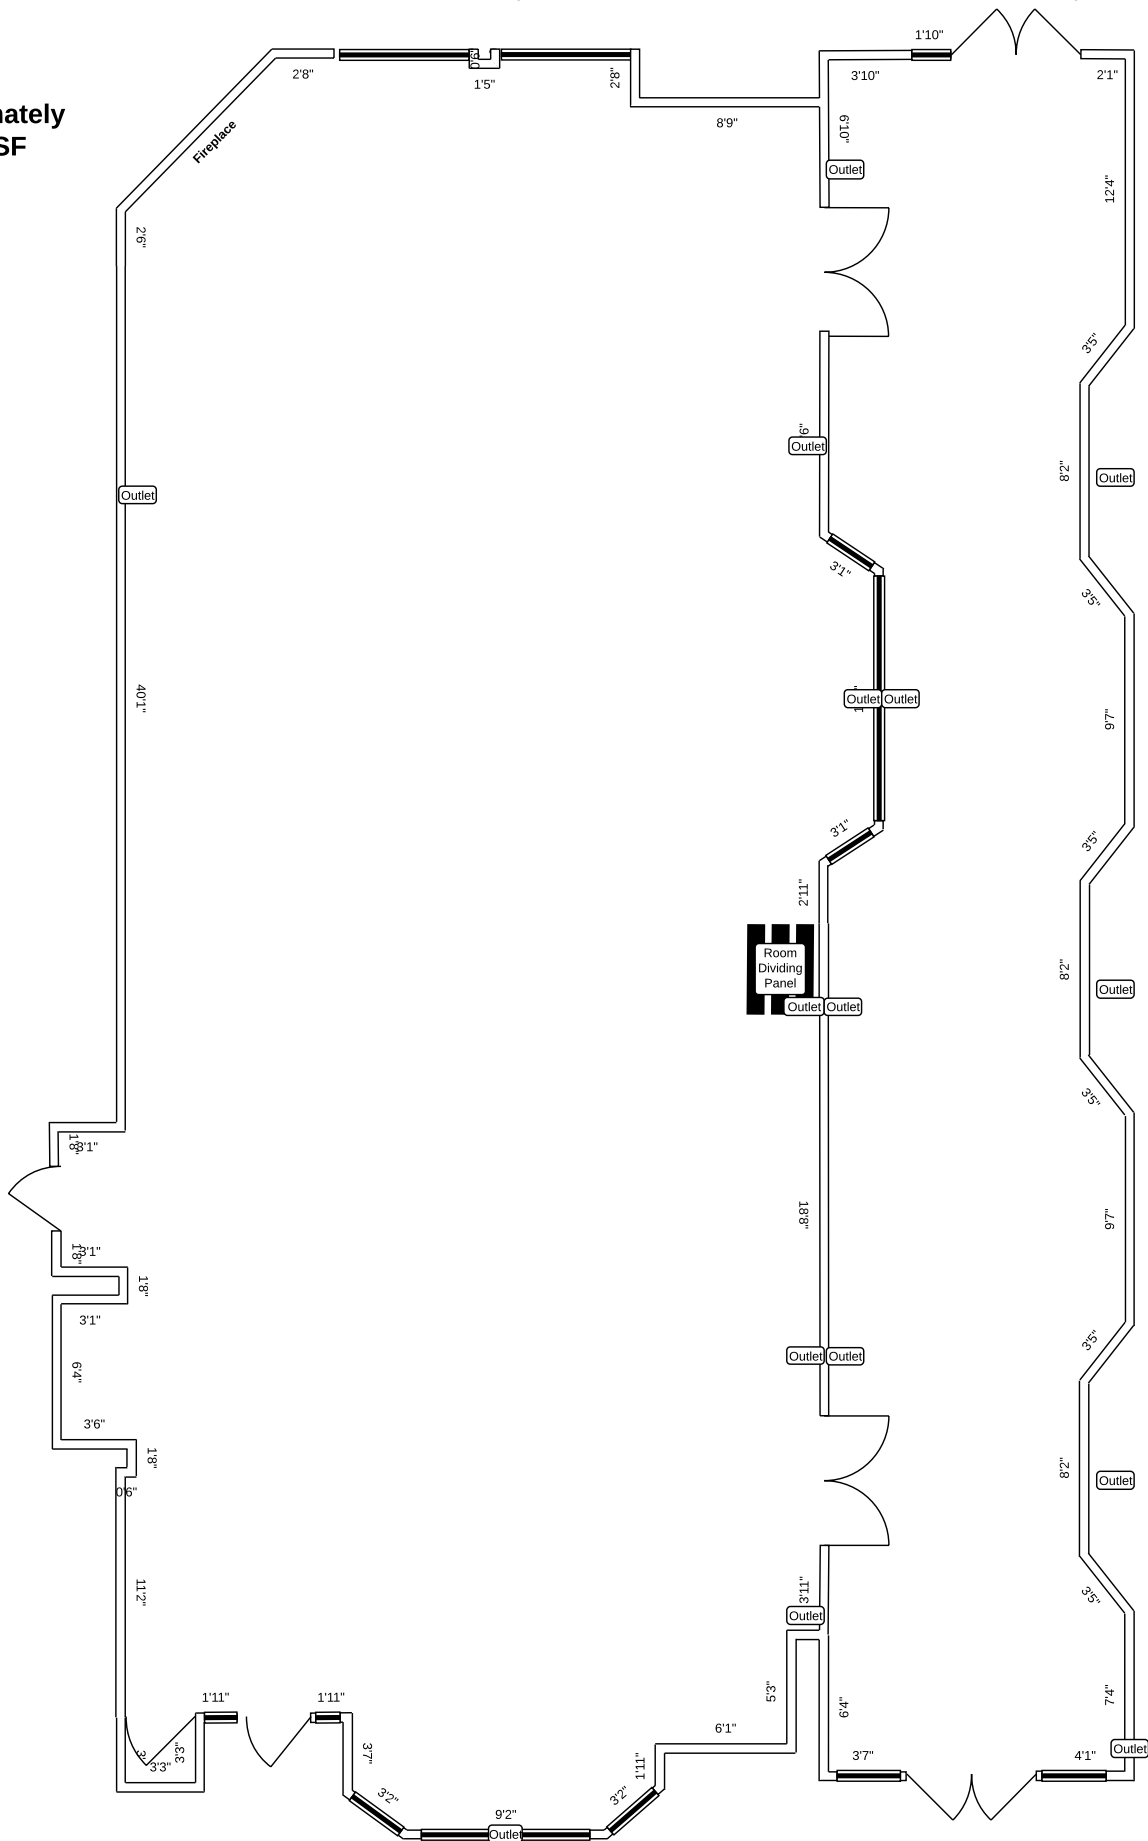

32'2" Width x 82'7" Length

11'10" Width x 79'10" Length

Approximately
3,000 SF

Disclaimer: Floor Plan measurements are approximate and are for illustrative purposes only. While we do not doubt the floor plans accuracy, we make no guarantee, warranty or representation as to the accuracy and completeness of the floor plan. You or your advisors should conduct a careful, independent investigation of the property to determine to your satisfaction as to the suitability of the property for your space requirements.