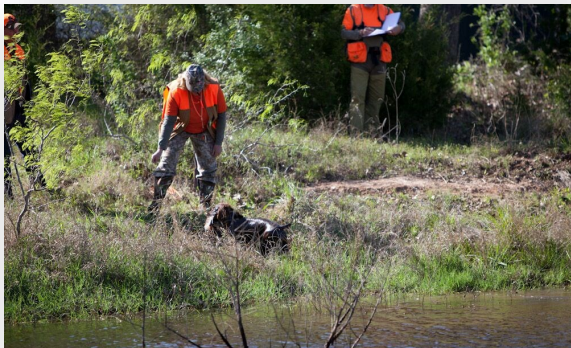

Spaniel & Retriever Training

**TEXAS TRACE
KENNEL & GUN DOG
TRAINING FACILITY**

Dog Training for Bird Hunting

TEXAS TRACE
*Where the Boykins &
Bird Hunting Come First!*

Please read about our training in this brochure and if you need more details, go to our website or contact us directly.

Intro Started Gun Dog Training: This package is guided towards the bird hunters and includes reinforcement of the obedience commands with verbal/whistle/hand signals and the retrieve in a variety of ways including drill work. We begin with table work, zip-line work, enclosed ground work with bumpers, wing-bumpers & frozen birds. Then we progress to open ground work and water work with down-birds and flyers with gun shot conditioning. We will use side-by tosses, tracking tosses and launchers. \$600 for 4 weeks (1 ¹/₂ hrs per week).

Texas Trace Facility

Texas Trace is a licensed private hunting preserve approximately 130 acres on Clear Creek located in Hempstead, Texas, Waller County. There are three open fields with good cover, great for upland bird hunting. There is traditional southern grasslands with gorgeous oak, pecan, elm and sycamore trees scattered throughout the property, great for field training. There are also several smaller creeks that run through the wooded areas and a dog-training pond, great for water work. Flyers may be a mix of quail/pigeon/chukar. Table work is for "Guided Table Fetching". There is a Zip Line & a narrow fenced-in area to specifically work on line retrieves. There are numerous areas for different looks to work blinds, multiply complex retrieves & various training drills.