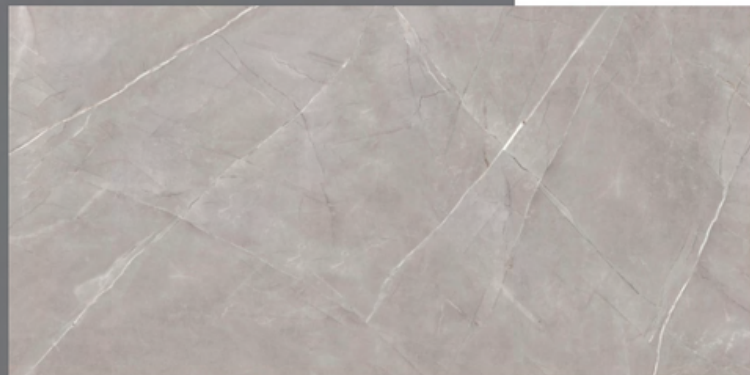

600x1200mm
GLAZED VITRIFIED TILES

VENICE GREY

**CRYSTAL
VENICE GREY**

Finish: **Polished**
Random: 3