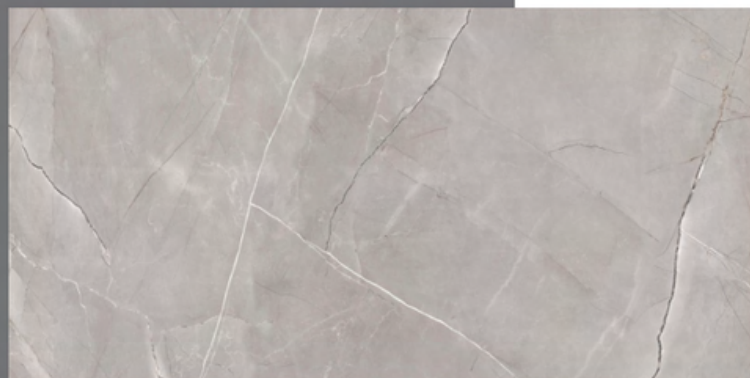

**SILKEN
VENICE GREY**

Finish: **Silken**
Random: 3