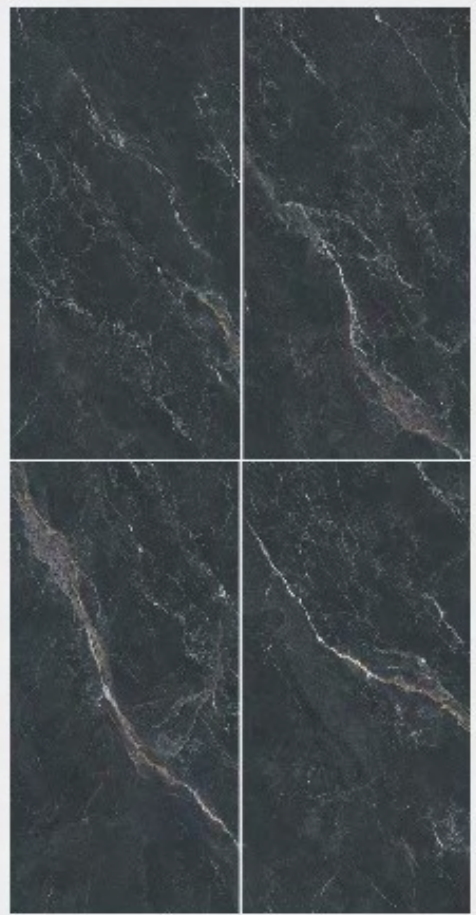

## SATUARIO PURE BLUE

**Size:**  
600x1200MM

**Surface:**  
Polished

**Thickness:**  
8.5 mm

**EMOTION GRAPHITE**

**Size:**  
600x1200MM

**Surface:**  
Endless Polished

**Thickness:**  
8.5 mm