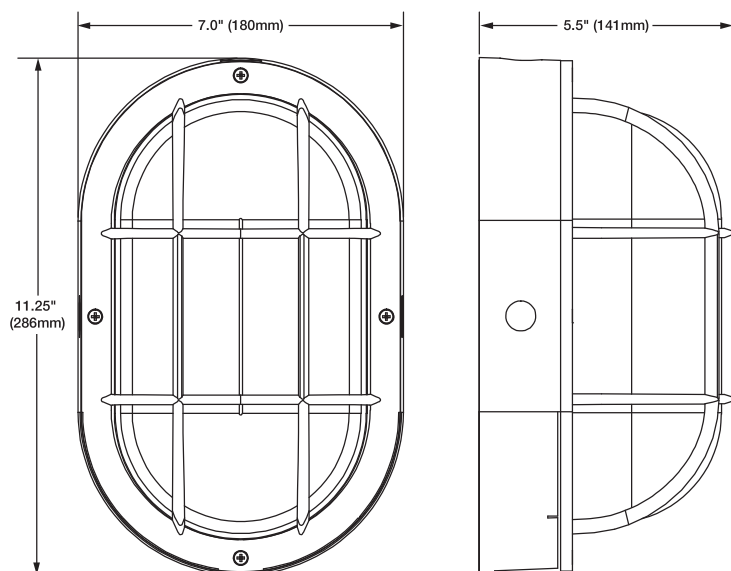

Item	Description	Lm	Pack
65-113	Bulkhead - White	1440	2
65-114	Bulkhead - Black	1440	2

See warranty for details.

Product sheet NU1361

Specifications

**20
WATTS**

**90
CRI**

**100-
277V**

**WET
LOCATION**

**50,000
HOURS**

**3KV
SURGE
PROTECTION**

Certifications