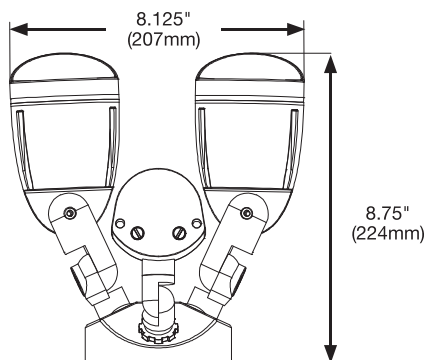

Black (no sensor)

DUAL HEAD SECURITY WITH OR WITHOUT MOTION SENSOR

White (no sensor)

Bronze (with sensor)

Motion Sensor Specifications

- 1 Time setting: 10 seconds to 10 minutes
- Detection angle: 180°
- Detection range: 10 feet to 60 feet
- Dusk to dawn feature
- Manual override