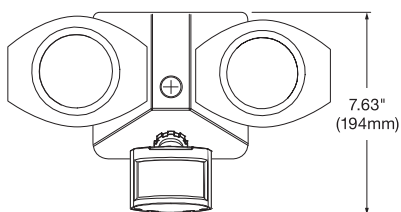

Black (no sensor)

DUAL HEAD SECURITY WITH OR WITHOUT MOTION SENSOR

White (with sensor)

Bronze (no sensor)

Motion Sensor Specifications

- 1 Time setting: 10 seconds to 10 minutes
- Detection angle: 180°
- Detection range: 10 feet to 60 feet
- Dusk to dawn feature
- Manual override