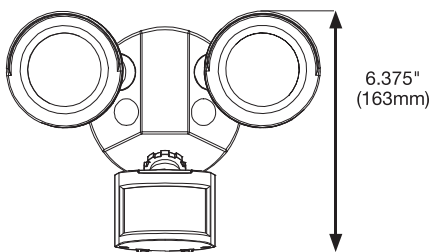

Black (no sensor)

DUAL HEAD SECURITY WITH OR WITHOUT MOTION SENSOR

White (no sensor)

Bronze (with sensor)

Motion Sensor Specifications

- 1 Time setting: 10 seconds to 10 minutes
- Detection angle: 180°
- Detection range: 10 feet to 60 feet
- Dusk to dawn feature
- Manual override