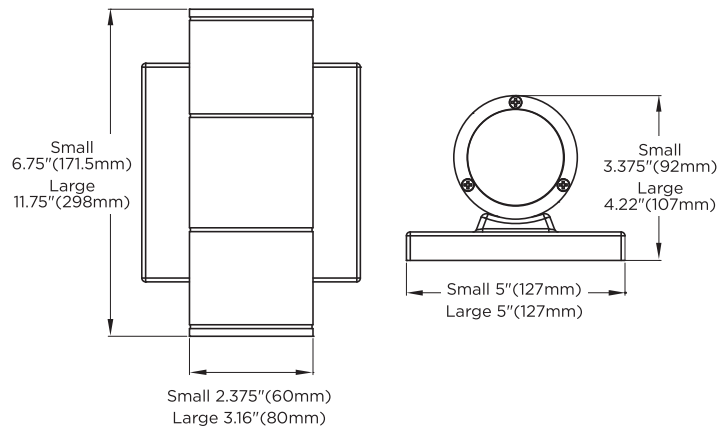

Small Black

2 LIGHT UP AND DOWN OUTDOOR WALL

Item	Description	W	Lm	Pack
62-1141R1	2 Light Small Up and Down - White	10	900	5
62-1142R1	2 Light Small Up and Down - Black	10	900	5
62-1145R1	2 Light Small Up and Down - Bronze	10	900	5
62-1143R1	2 Light Large Up and Down - White	20	1800	5
62-1144R1	2 Light Large Up and Down - Black	20	1800	5
62-1146R1	2 Light Large Up and Down - Bronze	20	1800	5