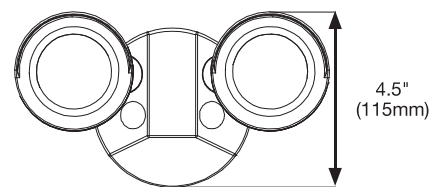

Black (no sensor)

DUAL HEAD SECURITY WITH OR WITHOUT MOTION SENSOR

White (no sensor)

Bronze (with sensor)

Motion Sensor Specifications

- 1 Time setting: 10 seconds to 10 minutes
- Detection angle: 180°
- Detection range: 10 feet to 60 feet
- Dusk to dawn feature
- Manual override