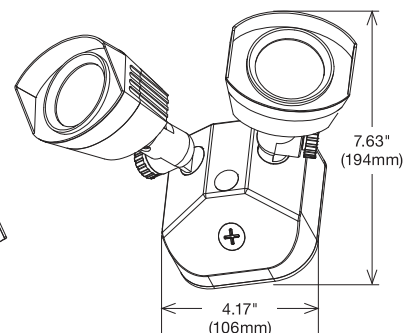

Black (no sensor)

DUAL HEAD SECURITY WITH OR WITHOUT MOTION SENSOR

White (with sensor)

Bronze (no sensor)

Motion Sensor Specifications

- 1 Time setting: 10 seconds to 10 minutes
- Detection angle: 180°
- Detection range: 10 feet to 60 feet
- Dusk to dawn feature
- Manual override