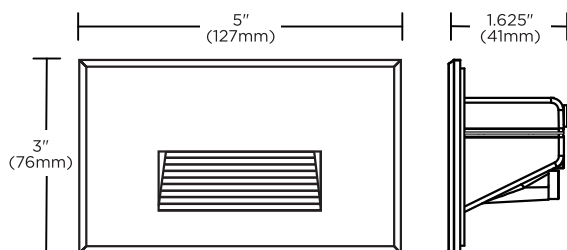

Horizontal Step Light Bronze

STEP LIGHTS

Horizontal Step Light White

Horizontal Step Light Gray

Vertical Step Light Bronze

Vertical Step Light White

Vertical Step Light Gray

Item	Description	W	Lm	Pack
Vertical				
65-401	Step Light - Bronze	3	200	24
65-405	Step Light - White	3	200	24
65-409	Step Light - Gray	3	200	24
Horizontal				
65-403	Step Light - Bronze	5	407	24
65-407	Step Light - White	5	407	24
65-411	Step Light - Gray	5	407	24