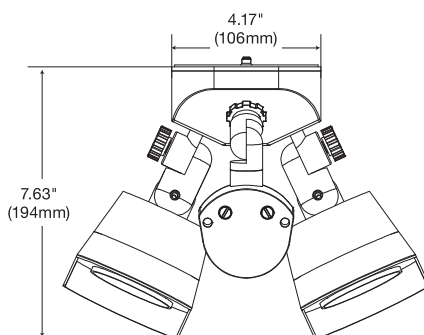

Black (no sensor)

DUAL HEAD SECURITY WITH OR WITHOUT MOTION SENSOR

White (with sensor)

Bronze (no sensor)

Motion Sensor Specifications

- 1 Time setting: 10 seconds to 10 minutes
- Detection angle: 180°
- Detection range: 10 feet to 60 feet
- Dusk to dawn feature
- Manual override