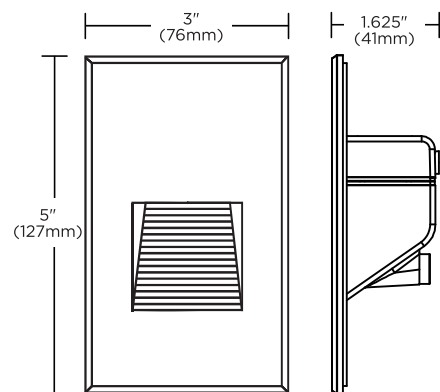

Horizontal Step Light Bronze

STEP LIGHTS

Horizontal Step Light White

Horizontal Step Light Gray

Vertical Step Light Bronze

Vertical Step Light White

Vertical Step Light Gray

Item	Description	W	Lm	Pack
Vertical				
65-401	Step Light - Bronze	3	200	24
65-405	Step Light - White	3	200	24
65-409	Step Light - Gray	3	200	24
Horizontal				
65-403	Step Light - Bronze	5	407	24
65-407	Step Light - White	5	407	24
65-411	Step Light - Gray	5	407	24