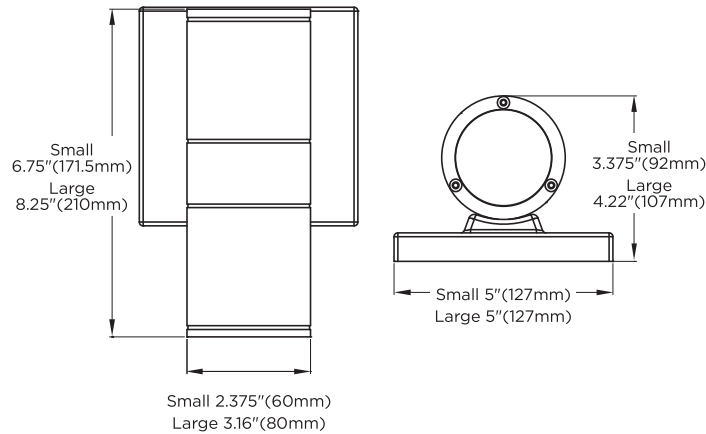

Small Black in "DOWN" position

1 LIGHT UP OR DOWN OUTDOOR WALL

Large wall shown in "DOWN" position

Small wall shown in "UP" position

Item	Description	Pack
62-1137	1 Light Small Up or Down - White	10
62-1138	1 Light Small Up or Down - Black	10
62-1139	1 Light Small Up or Down - Bronze	10
62-1147	1 Light Large Up or Down - White	5
62-1148	1 Light Large Up or Down - Black	5
62-1149	1 Light Large Up or Down - Bronze	5