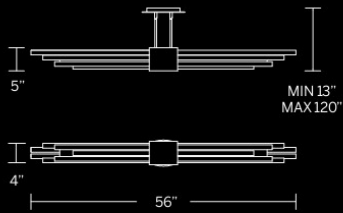

CHANDELIERS & PENDANTS