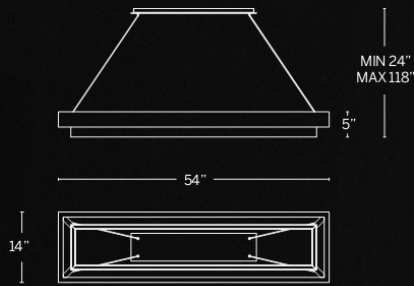

Model	Size	Wattage	Voltage	LED Lumens	Delivered Lumens	Finish
PD-79032	32"	57W	120/277V	2830	2407	AB Aged Brass BK Black

Example: PD-79032-BK

modernforms.com

35

MODERN FORMS

HUSTLER

Run the table with generous illumination from this billiard-inspired pendant. Oblong, black with dark walnut, and designed to win over family and guests alike.