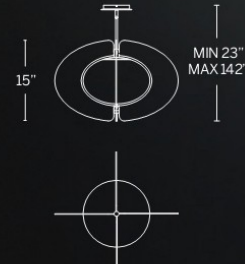

PD-94324

Model	Size	Wattage	Voltage	LED Lumens	Delivered Lumens	Finish
PD-94316	16"	14W	120/277V	1390	641	AB Aged Brass
PD-94324	24"	19W	120/277V	2970	1369	BK Black

Example: PD-94324-AB