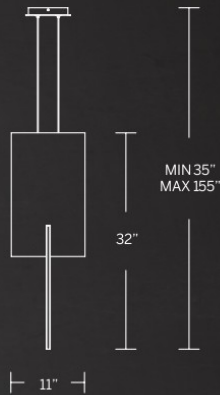

MODERN FORMS

AMARI

Cool, connective, sculptural. Two interlocking panels render a thought provoking aesthetic. Subtle ambient illumination commands attention of this floating work of art.

*See complementary pieces on pages 32 and 50

- Ambient illumination
- Slide-on square canopy with minimal hardware
- Thin powered aircraft cables provide an ultra clean look for adjustable suspension height
- Thin canopy conceals a proprietary universal 120/277V driver
- Dimmer: ELV
- Rated Life: 50,000 hours
- Color Temp: 3000K
- CRI: 90

Model	Size	Wattage	Voltage	LED Lumens	Delivered Lumens	Finish
PD-79032	32"	57W	120/277V	2830	2407	AB Aged Brass BK Black

Example: PD-79032-BK