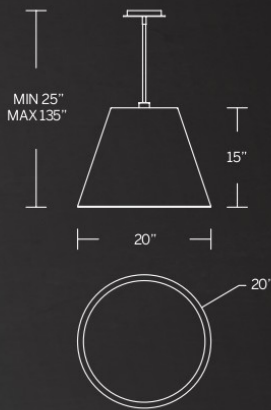

MODERN FORMS

MYLA

Luxury and quality never looked so good, both inside and out. An elegant modern pendant with an etched glass diffuser. Perfect for outdoor kitchens and other spaces.

- Slope ceiling adaptable. Hang straight swivels up to 90 degrees
- Spin-on round canopy with minimal hardware
- Three 12" and one 6" downrods included (additional sold separately)
- No driver or transformer required
- Built in color temperature adjustability. Switch from 3000K/3500K/4000K
- Dimmer: ELV, TRIAC
- CRI: 90

Model	CCT	Size	Wattage	Voltage	LED Lumens	Delivered Lumens	Finish
PD-W24320-30	3000K	20"	61W	120V	3220	2738	BK Black

Example: PD-W24320-30-BK
For 3500K add "-35"; 4000K add "-40" before the finish: PD-W24320-35-BK