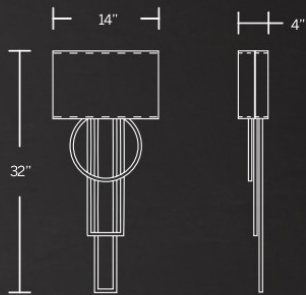

MODERN FORMS

SARTRE

Layered geometry is complemented by rich dark topstitched leather. Illumination reflects down from the stylish mix of the aged brass and black frame while also casting light above the luxurious shade.

- Up and down illumination
- Smooth pebble grain leather and geometric metalwork
- Thin canopy conceals a proprietary 120/277V driver
- Dimmer: ELV, TRIAC
- Rated Life: 50,000 hours
- Color Temp: 3000K
- CRI: 90

Model	Size	Wattage	Voltage	LED Lumens	Delivered Lumens	Finish
WS-80332	32"	27W	120/277V	1458	1082	BK/AB Black/Aged Brass

Example: WS-80332-BK/AB