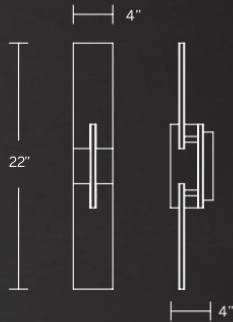

MODERN FORMS

AMARI

Cool, connective, sculptural. Two interlocking panels render a thought provoking aesthetic. Subtle ambient illumination commands attention of this floating work of art.

- Ambient illumination
- Thin canopy conceals a proprietary 120/277V driver
- Can be mounted on wall in all orientations
- Conversion plate included to accommodate for 4" junction box
- Dimmer: ELV
- Rated Life: 50,000 hours
- Color Temp: 3000K
- CRI: 90

*See complementary pieces on pages 32 and 34

Model	Size	Wattage	Voltage	LED Lumens	Delivered Lumens	Finish
WS-79022	22"	27W	120/277V	1150	980	AB Aged Brass BK Black

Example: WS-79022-BK