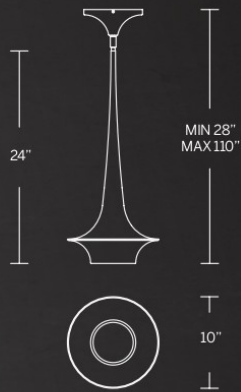

Model	Size	Wattage	Voltage	LED Lumens	Delivered Lumens	Finish
PD-88344	44"	43W	120-277V	5373	1397	BK/AB Black/Aged Brass

Example: PD-88344-BK/AB

CHANDELIERS & PENDANTS

modernforms.com

9

MODERN FORMS

HUGO

Shapely sophistication. An elongated trumpet is accented by a concave etched diffuser that projects a perfect spectrum of warm illumination.