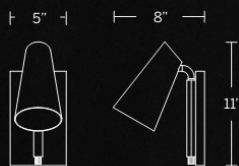

MODERN FORMS

STYLUS

Functionality celebrating engineering. A striking silhouette that combines unique decorative elements, this adjustable reading light is perfect for illuminating niches in bedrooms in fine homes and boutique hotels. Available with a black exterior and gorgeous gold interior.

*See complementary piece on page 90