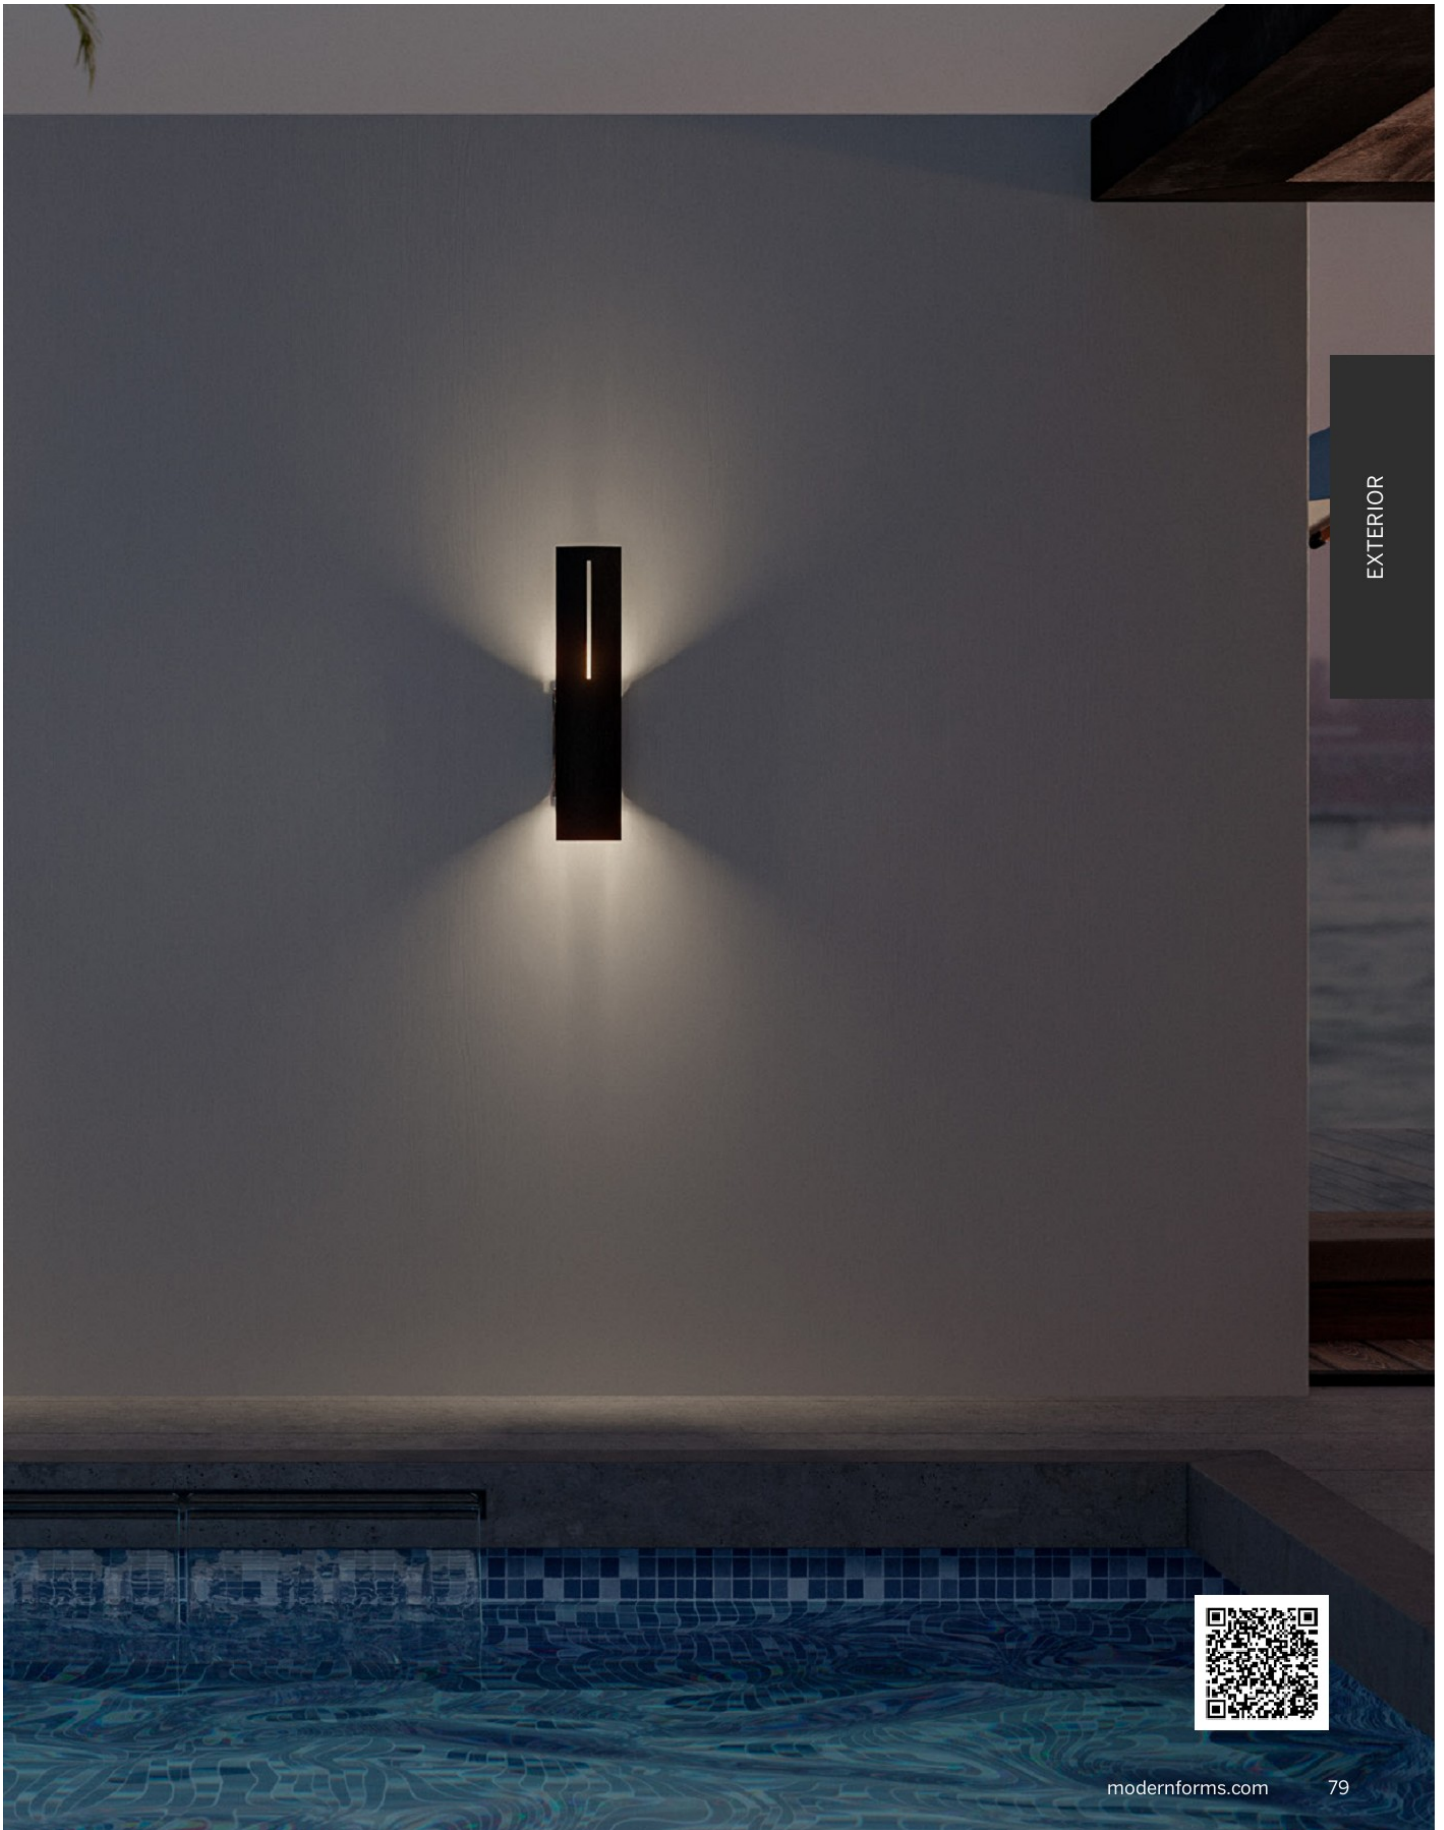

Model	Size	Wattage	Voltage	LED Lumens	Delivered Lumens	Finish
WS-W64316	16"	11W	120V	623	441	BK
WS-W64322	22"	18W		1072	587	Black

Example: WS-W64322-BK

EXTERIOR

MODERN FORMS

AEGIS

A shield designed and engineered to protect your home and family. Aegis stands tall and towers towards the sky above.

- Up and down illumination
- Built in color temperature adjustability. Switch from 3000K/3500K/4000K
- Proprietary universal 120V-220V-277V driver concealed within the fixture
- Can be mounted on wall vertically or upside down
- Dimmer: ELV, TRIAC, 0-10V
- Rated Life: 50,000 hours
- CRI: 90

EXTERIOR

modernforms.com

79

MODERN FORMS

MIDNIGHT

A minimalist rectangular design delivering visual interest and wonderful ambient illumination through mitered glass from the front and side edges of this exterior LED luminaire.