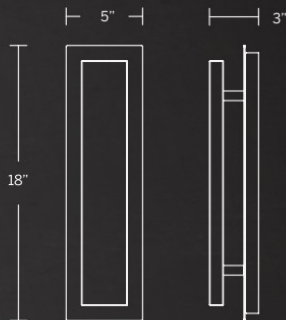

MODERN FORMS

ZURICH

Invite the beauty and elegance of black and gold marble in your interiors with a wall luminaire that presents extravagance and glamour. LED backlighting reflects a golden glow from a rectangular aged brass metallic plane.

CALIFORNIA
JA8
TITLE 24

- Golden black marble accent with unique veining and natural color variation in each distinctive piece
- Ambient and downward illumination
- Thin canopy conceals a proprietary 120/277V driver
- Dimmer: ELV, TRIAC
- Rated Life: 50,000 hours
- Color Temp: 3000K
- CRI: 90

Model	Size	Wattage	Voltage	LED Lumens	Delivered Lumens	Finish
WS-48318	18"	19W	120/277V	680	467	BK/AB Black/Aged Brass

Example: WS-48318-BK/AB