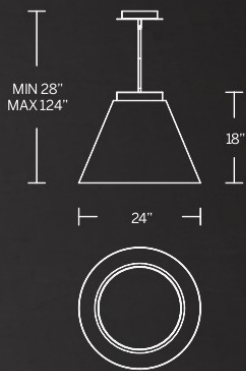

Model	Size	Wattage	Voltage	LED Lumens	Delivered Lumens	Finish
PD-30156	56"	27W	120/277V	2855	2078	AB Aged Brass BN Brushed Nickel

Example: PD-30156-AB

CHANDELIERS & PENDANTS

MODERN FORMS

BENTLEY

Romantic modernism comes to light with Bentley. Rich, hand-stitched black leather combined with an aged brass finish makes this pendant the perfect choice for illuminating surfaces below.