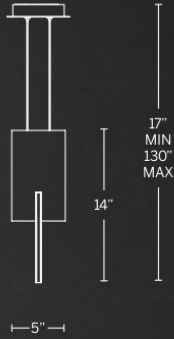

Model	Size	Wattage	Voltage	LED Lumens	Delivered Lumens	Finish
PD-94322	22"	20W	120/277V	3915	1804	AB Aged Brass BK Black

Example: PD-94322-BK

CHANDELIERS & PENDANTS

modernforms.com

31

MODERN FORMS

AMARI

Cool, connective, sculptural. Two interlocking panels render a thought provoking aesthetic. Subtle ambient illumination commands attention of this floating work of art.