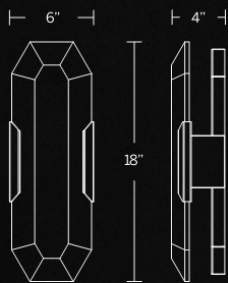

Model	Size	Wattage	Voltage	LED Lumens	Delivered Lumens	Finish
WS-82310	10"	23W	120-277V	1463	598	AB Aged Brass BK Black

Example: WS-82310-BK

MODERN FORMS

TOULOUSE

Add a dose of luxury from the rich and varied look of carved alabaster. Simply held by two metal accents. Diffused illumination glows from the stone creating an elegant, refined aesthetic.