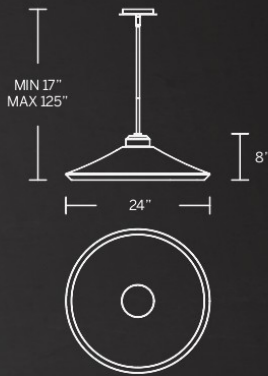

MODERN FORMS

ALFA

Modish and timeless, this breathtaking, curved form flows seamlessly with various types of art and architecture. A smooth bronze finish complements the luxurious gold leaf interior.

- Hand applied gold leafed interior
- Spin-on round canopy with minimal hardware
- Three 12" and one 6" downrods included (additional sold separately)
- Slope ceiling adaptable. Hang straight swivel up to 90 degrees
- Thin canopy conceals a proprietary 120/277V driver
- Dimmer: ELV, TRIAC
- Rated Life: 54,000 hours
- Color temp: 3000K
- CRI: 90

Model	Size	Wattage	Voltage	LED Lumens	Delivered Lumens	Finish
PD-90324	24"	19W	120/277V	1493	1150	BZ/GL Bronze/Gold Leaf

Example: PD-90324-BZ/GL