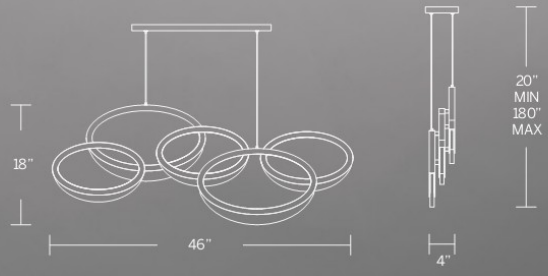

CHANDELIERS & PENDANTS