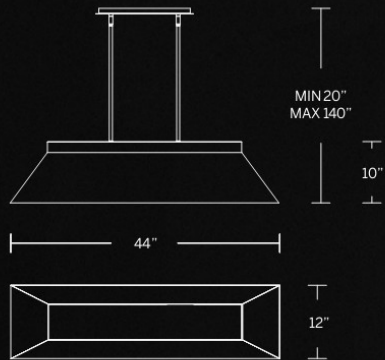

MODERN FORMS

BENTLEY

Romantic modernism comes to light with Bentley. Rich, hand-stitched black leather, combined with an aged brass finish, makes this pendant the perfect choice for illuminating surfaces below.

- Smooth pebble grain leather
- Slide-on rectangular canopy with minimal hardware
- Six 12" and two 6" downrods included (additional sold separately)
- Thin canopy conceals a proprietary universal 120V-220V-277V driver
- Dimmer: ELV, TRIAC, 0-10V
- Rated Life: 50,000 hours
- Color temp: 3000K
- CRI: 90

Model	Size	Wattage	Voltage	LED Lumens	Delivered Lumens	Finish
PD-88344	44"	43W	120-277V	5373	1397	BK/AB Black/Aged Brass

Example: PD-88344-BK/AB