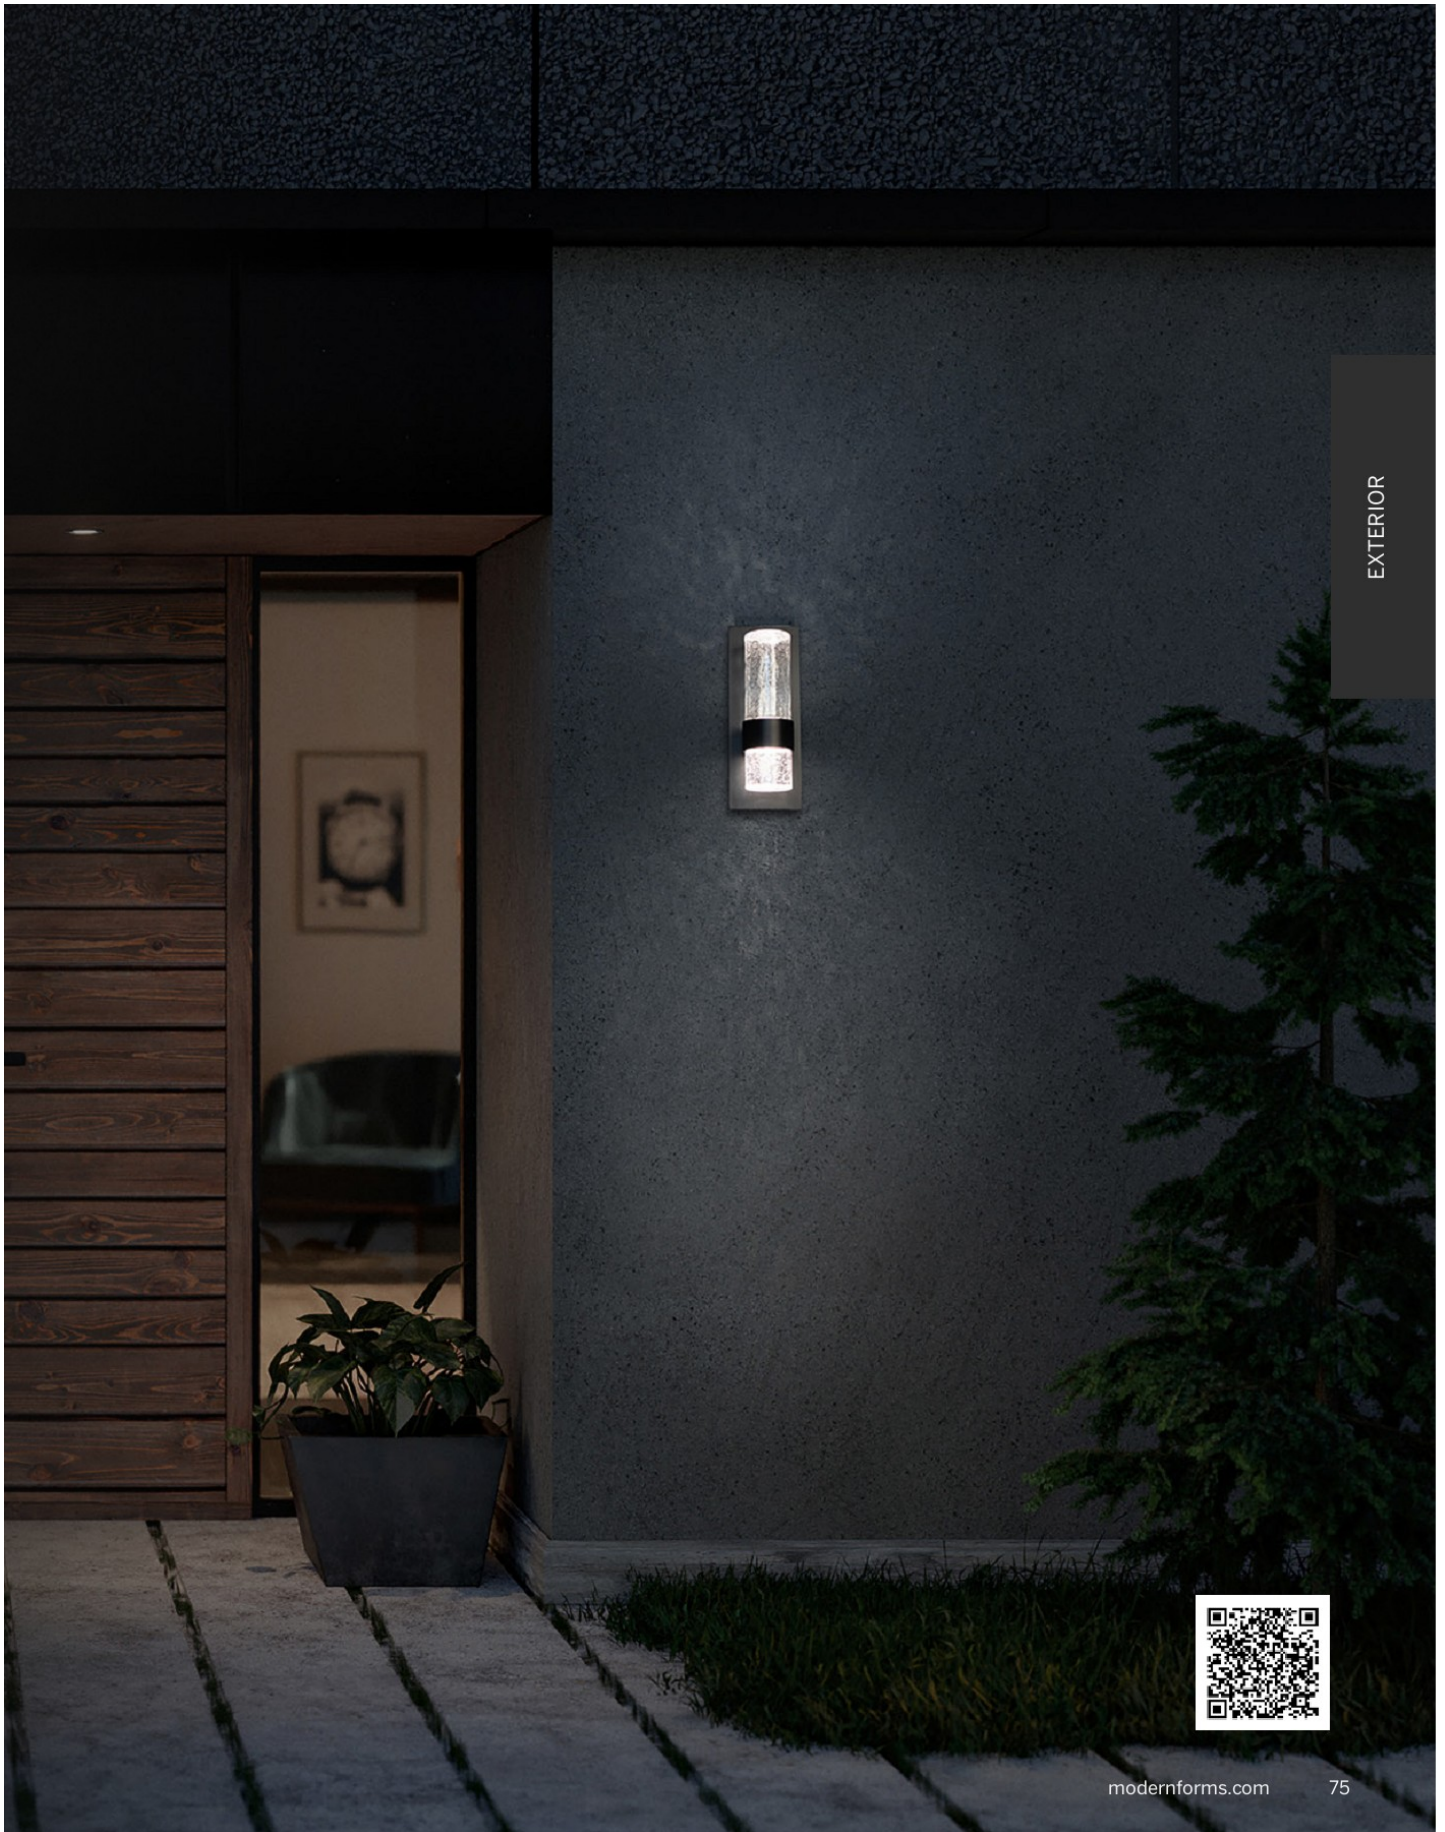

EXTERIOR

modernforms.com

75