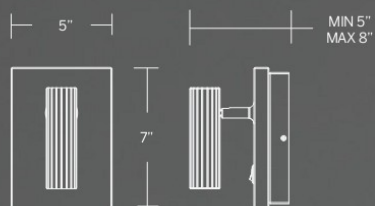

MODERN FORMS

NEXUS

A sculptural accent. Luxurious details of smooth black and gold marble paired with an elegantly ribbed neck create a tasteful task light that gleams with natural beauty.

*Built-in USB port at the base of the canopy