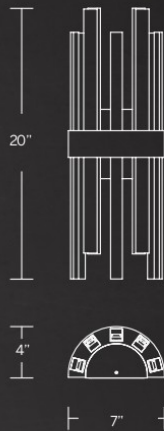

MODERN FORMS

HARMONIX

Like a dynamic instrument of musical chimes, Harmonix plays to the rhythm of light. Beautiful vibrant illumination.

- Ambient illumination
- Thin canopy conceals a proprietary 120/277V driver
- Can be mounted on wall in all orientations
- Dimmer: ELV, TRIAC
- Rated Life: 54,000 hours
- Color Temp: 3000K
- CRI: 90

Model	Size	Wattage	Voltage	LED Lumens	Delivered Lumens	Finish
WS-87920	20"	28W	120/277V	1248	1211	BK/AB Black/Aged Brass

Example: WS-87920-BK/AB