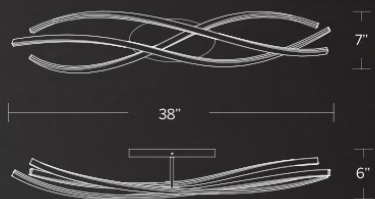

Gorgeous illuminated lines of light. Gracefully curving into a refined linear wall luminaire that adds modern elegance to any space.

WS-58329

WS-58338

- Each unique free formed handcrafted piece lends itself to variations in size and curvature
- Thin canopy conceals a proprietary universal 120V-220V-277V driver
- Can be mounted on wall in all directions
- Dimmer: ELV
- Rated Life: 50,000 hours
- Color temp: 3000K
- CRI: 90