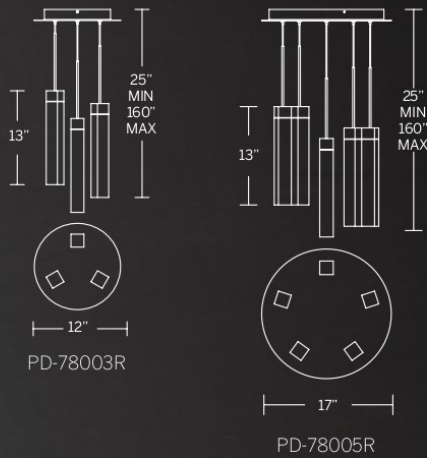

Model	Size	Wattage	Voltage	LED Lumens	Delivered Lumens	Finish
PD-26316	16"	14W	120/277V	669	512	AB BK Aged Brass Black

Example: PD-26316-BK

CHANDELIERS & PENDANTS

modernforms.com

21

MODERN FORMS

MINX

An elegant shower of artisanal sparkles. A troika of sleek illuminated prisms suspends from a curvaceous ceiling canopy in varying heights and finishes. A brilliant display of luminosity casts a warm glow with elements encapsulating reclaimed crystal shards, complemented with plated hardware.