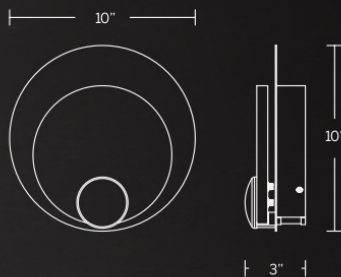

- Down and ambient illumination
- First class quality Spanish alabaster
- Natural alabaster with unique veining in each crafted piece
- Thin canopy conceals a proprietary 120V-220V-277V driver
- Dimmer: ELV, TRIAC
- Rated Life: 54,000 hours
- Color Temp: 3000K
- CRI: 90