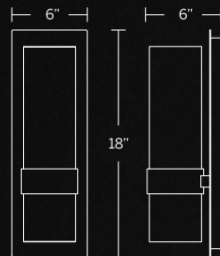

WS-W92318

- Clear mouth-blown hammered seeded glass
- Thin canopy conceals a proprietary 120V/277V driver
- Can be mounted on wall vertically or upside down
- Dimmer: ELV
- Rated Life: 54,000 hours
- Color Temp: 3000K
- CRI: 90

Model	Size	Wattage	Voltage	LED Lumens	Delivered Lumens	Finish
WS-W92313	13"	8W		535	409	BK
WS-W92318	18"	14W	120/277V	1055	811	Black

Example: WS-W92313-BK