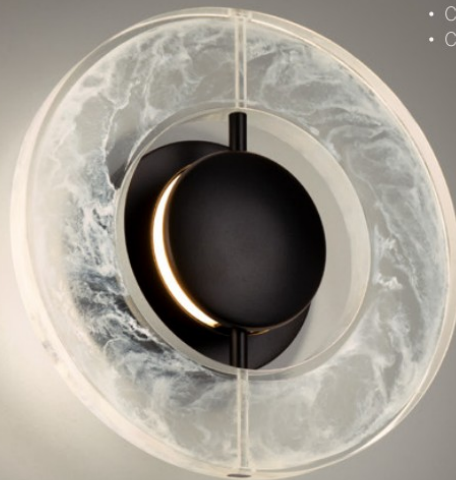

CYMBAL

Resonating like a vibrant note stands this elegant halo of light. The heart of this creation enticingly illuminates a ring of cloudy skies. Holistic beauty is accentuated with architectural finishes.

- Ambient illumination
- Artisan crafted hazy cloud acrylic. Each unique piece lends itself to variations in milkiness
- Round canopy with minimal hardware
- Thin canopy conceals a proprietary 120/277V driver
- Can be mounted on wall and ceiling in all orientations
- Dimmer: ELV, TRIAC
- Rated Life: 54,000 hours
- Color Temp: 3000K
- CRI: 90