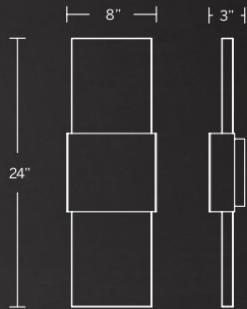

Model	Size	Wattage	Voltage	LED Lumens	Delivered Lumens	Finish
WS-48318	18"	19W	120/277V	680	467	BK/AB Black/Aged Brass

Example: WS-48318-BK/AB

modernforms.com

55

MODERN FORMS

MERCER

Dramatic luxury and sophistication from exquisite black and gold marble banded by gleaming aged brass. Sheer brilliance: a beautiful contrast.