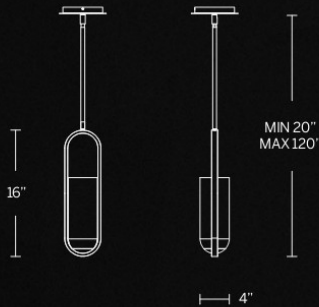

MODERN FORMS

ROLLINS

Gentle luminosity. A dynamic elliptical silhouette is softened by an alabaster shade whose variegated beauty is brought to life in a soothing glow from integrated LEDs.

- First quality Spanish alabaster
- Natural stone features unique veining and color variation
- Spin-on round canopy with minimal hardware
- Three 12" and one 6" downrods included (additional sold separately)
- Slope ceiling adaptable. Hang straight swivels up to 90 degrees
- Thin canopy conceals a proprietary 120/277V driver
- Dimmer: ELV
- Rated Life: 50,000 hours
- Color Temp: 3000K
- CRI: 90

Model	Size	Wattage	Voltage	LED Lumens	Delivered Lumens	Finish
PD-26316	16"	14W	120/277V	669	512	AB BK Aged Brass Black

Example: PD-26316-BK