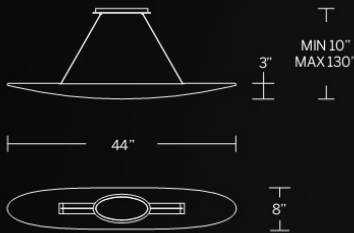

MODERN FORMS

BLACK JACK

Sleek surfboard of illumination. Right on the cutting edge of design, from nose to tail with robust light in between.

- Up and downward illumination
- Oval canopy with minimal hardware
- Thin powered aircraft cables provide an ultra clean look for adjustable suspension height
- Thin canopy conceals a proprietary 120/277V driver
- Dimmer: ELV
- Rated Life: 50,000 hours
- Color temp: 3000K
- CRI: 90

Model	Size	Wattage	Voltage	LED Lumens	Delivered Lumens	Finish
PD-44344	44"	55W	120/277V	5400	3381	BK Black

Example: PD-44344-BK