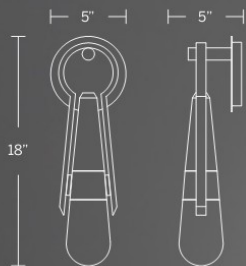

MODERN FORMS

EZRA

A hazy droplet captured within a distinctive keyhole frame softens illumination from integrated LEDs into a gentle, inviting glow for any wall in your space.

*See complementary piece on page 27

- Ambient illumination
- Artisan crafted hazy cloud acrylic. Each unique piece lends itself to variations in milkyiness
- Thin canopy conceals a proprietary 120/277V driver
- Dimmer: ELV
- Rated Life: 50,000 hours
- Color Temp: 3000K
- CRI: 90

Model	Size	Wattage	Voltage	LED Lumens	Delivered Lumens	Finish
WS-96318	18"	14W	120/277V	840	628	BK Black

Example: WS-96318-BK