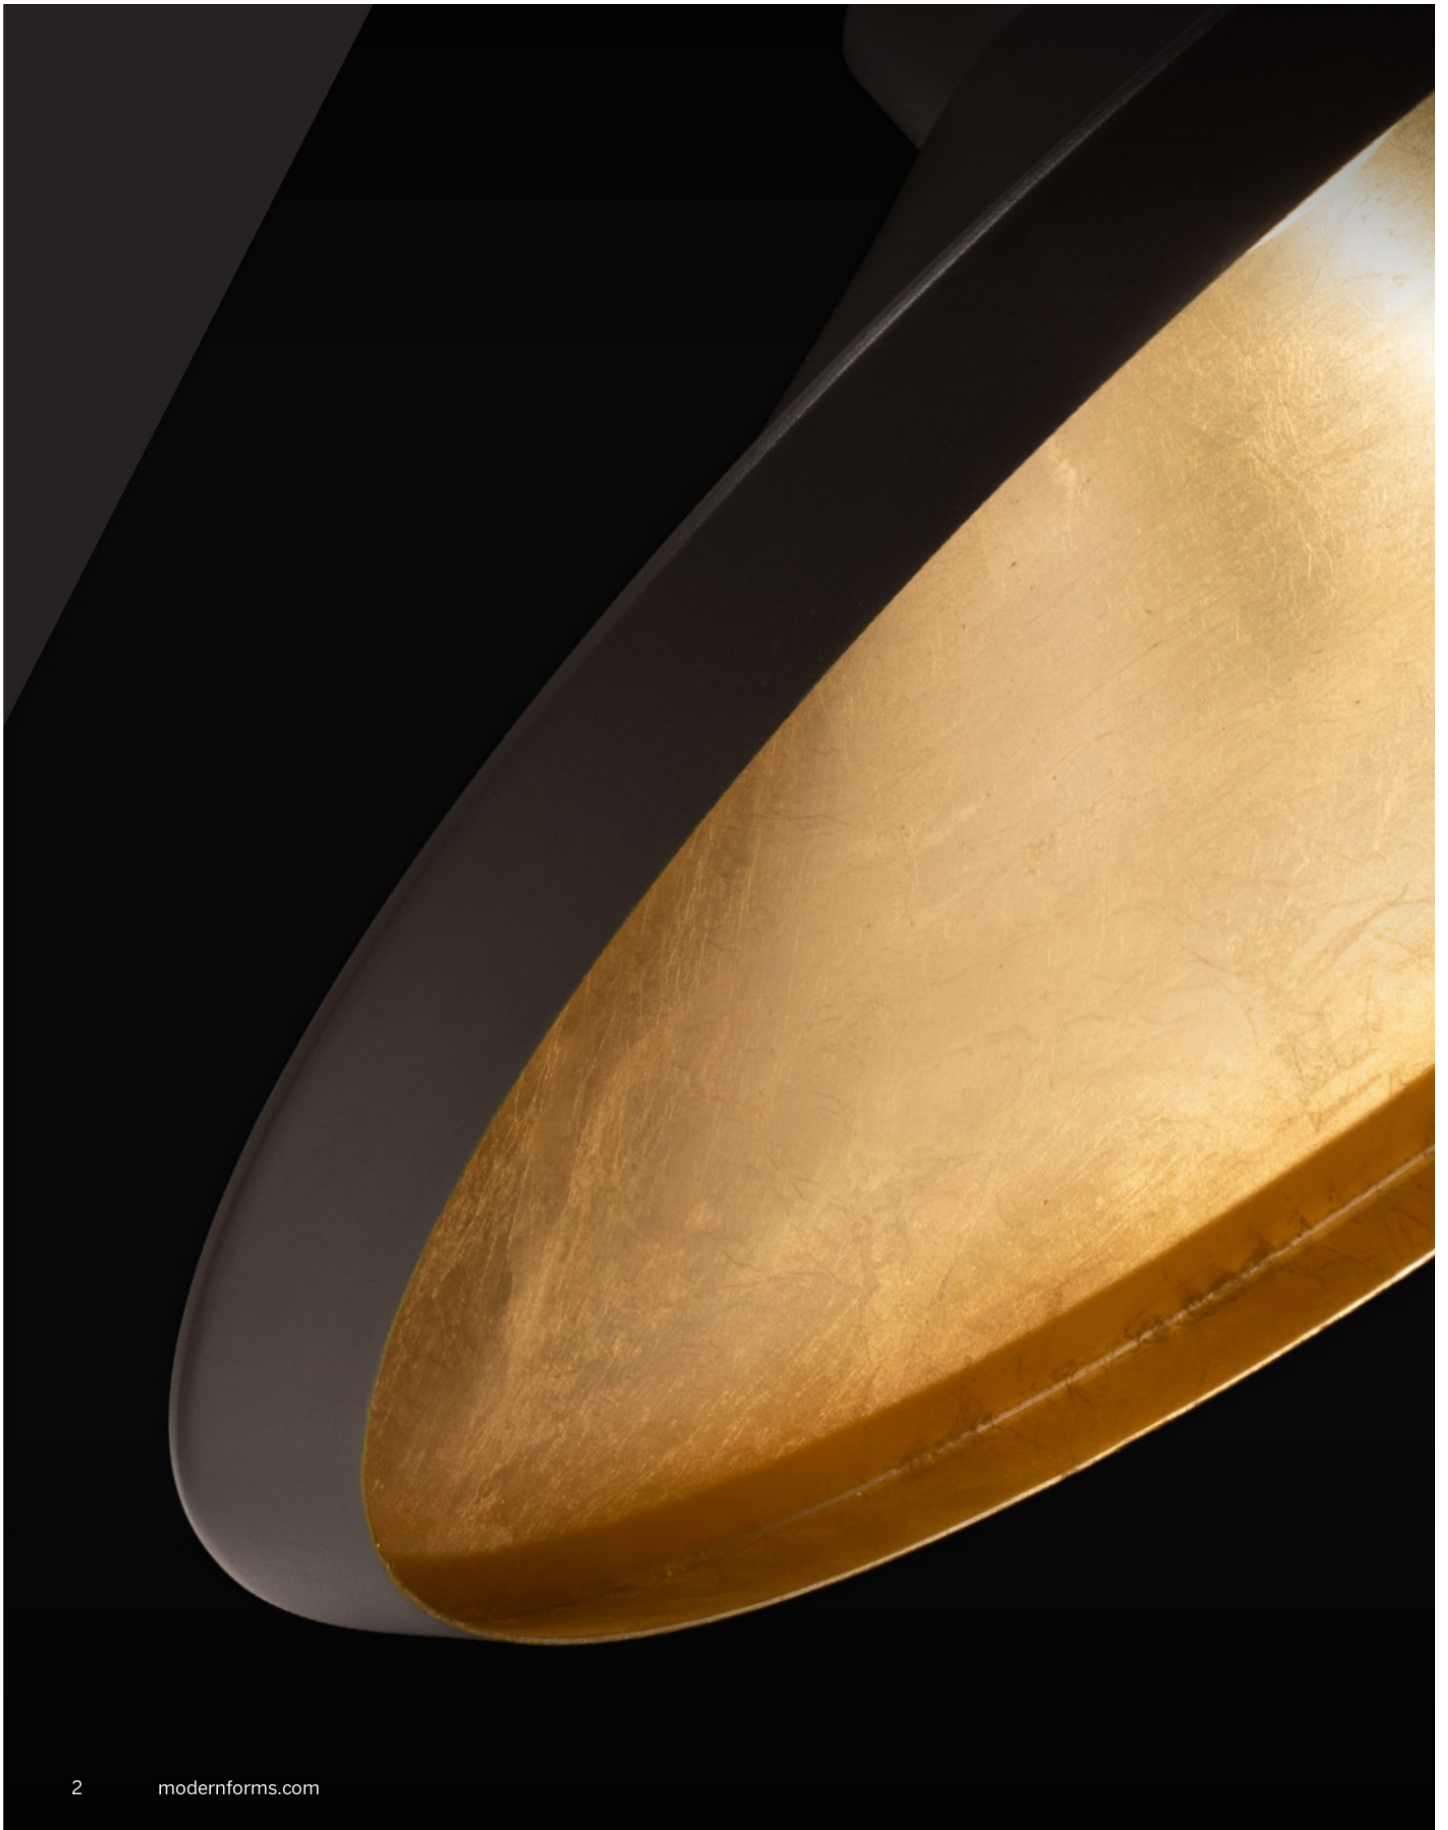

Chandeliers & Pendants	2
Interior Sconces	46
Bath & Flush Mounts	64
Exterior	72
Task	84