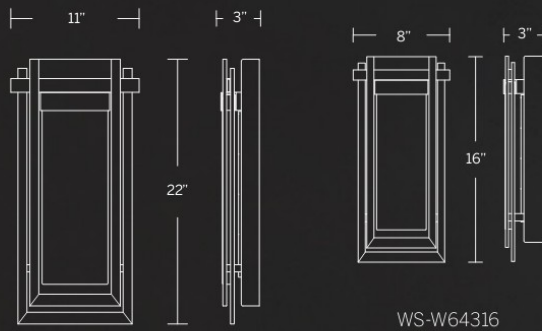

Model	Size	Wattage	Voltage	LED Lumens	Delivered Lumens	Finish
WS-W92313	13"	8W		535	409	BK
WS-W92318	18"	14W	120/277V	1055	811	Black

Example: WS-W92313-BK

EXTERIOR

modernforms.com

75

MODERN FORMS

HAZE

Like gilded rays of a sun drenched sky. Dramatic enticing streaks of light evoked from wispy opal glass with an etched back surface. A symphony of illumination.