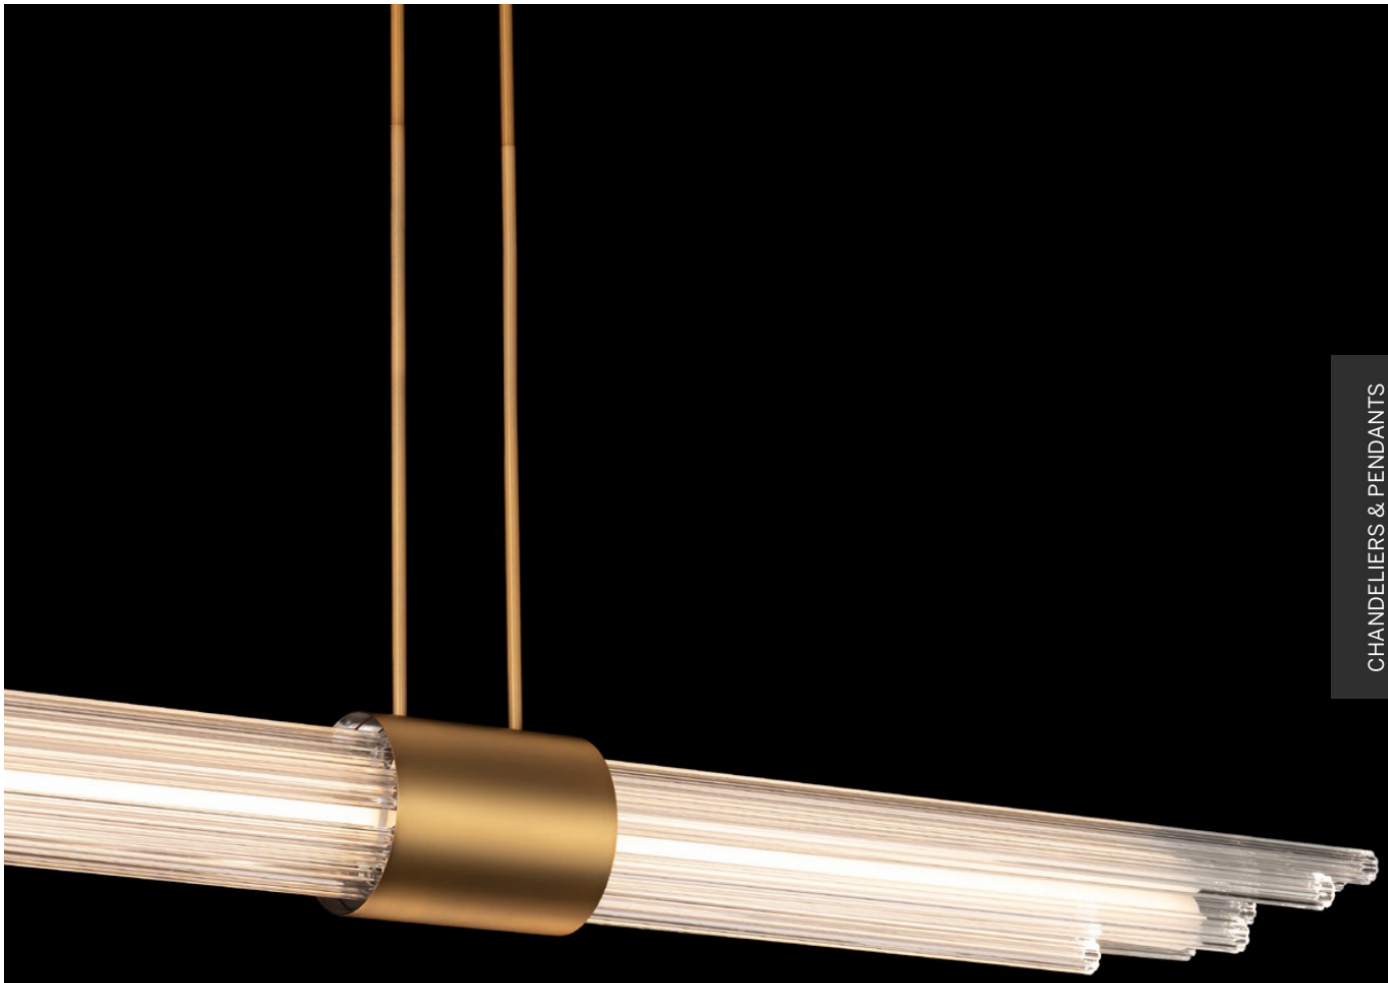

CHANDELIERS & PENDANTS