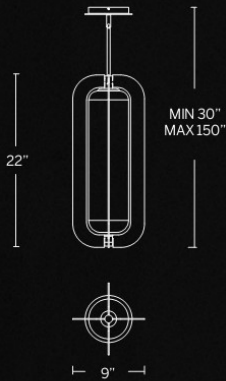

MODERN FORMS

ECHELON

Contemporary composition. Silhouetted within a pair of smooth, gracefully curved shapes, opal glass brightens spaces with warm illumination.

- Mouth blown etched opal glass with decorative metal fins
- Spin-on round canopy with minimal hardware
- Three 12" and one 6" downrods included (additional sold separately)
- Slope ceiling adaptable. Hang straight swivels up to 90 degrees
- Thin canopy conceals a proprietary 120/277V driver
- Dimmer: ELV, TRIAC
- Rated Life: 54,000 hours
- Color temp: 3000K
- CRI: 90

Model	Size	Wattage	Voltage	LED Lumens	Delivered Lumens	Finish
PD-94322	22"	20W	120/277V	3915	1804	AB Aged Brass BK Black

Example: PD-94322-BK