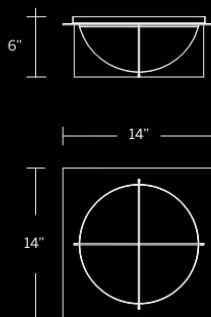

- Mouth-blown etched opal glass
- No driver or transformer required
- Can be mounted on ceiling or wall in all orientations
- Dimmer: ELV
- Rated Life: 54,000 hours
- Color Temp: 3000K
- CRI: 90