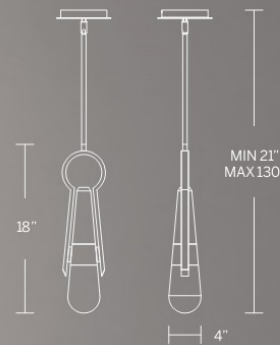

- Extruded reeded glass
- Inner plate creates a mirrored effect
- Oval canopy with minimal hardware
- Six 12" and two 6" downrods included (additional sold separately)
- Slope ceiling adaptable. Hang straight swivels up to 90 degrees
- Thin canopy conceals a proprietary 120/277V driver
- Dimmer: ELV, TRIAC
- Rated Life: 50,000 hours
- Color temp: 3000K
- CRI: 90

*See complementary piece on page 59

Model	Size	Wattage	Voltage	LED Lumens	Delivered Lumens	Finish
PD-62114	14"	9W	120/277V	500	377	AB Aged Brass BK Black

Example: PD-62114-AB

EZRA

A hazy droplet captured within a distinctive keyhole frame softens illumination from integrated LEDs into a gentle glow.