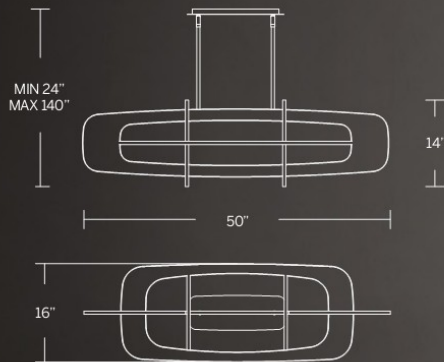

MODERN FORMS

VESTA

Intricate and intriguing. Like an intergalactic space station, Vesta integrates an array of rings into a singular profile of beautiful ambient illumination.

- Ambient illumination
- Slide-on rectangular canopy with minimal hardware
- Six 12" and two 6" downrods included (additional sold separately)
- Thin canopy conceals a proprietary universal 120V-220V-277V driver
- Dimmer: ELV, TRIAC, 0-10V
- Rated Life: 54,000 hours
- Color temp: 3000K
- CRI: 90

Model	Size	Wattage	Voltage	LED Lumens	Delivered Lumens	Finish
PD-76350	50"	86W	120-277V	5261	2938	BK Black

Example: PD-76350-BK