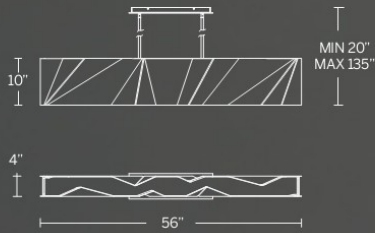

A sleek, breathtaking combination of forms and clean lines from every angle. Functional downlights illuminate surfaces below.

- Downward illumination
- Sculptural metalwork
- Slide-on rectangular canopy with minimal hardware
- Six 12" and two 6" downrods included (additional sold separately)
- Slope ceiling adaptable. Hang straight swivels up to 90 degrees
- No driver or transformer required
- Dimmer: ELV, TRIAC
- Rated Life: 50,000 hours
- Color temp: 3000K
- CRI: 90