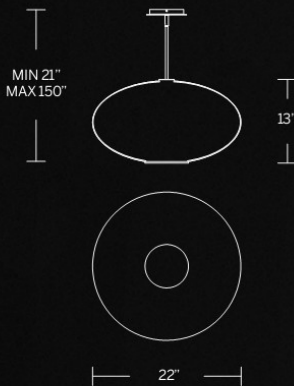

MODERN FORMS

ILLUSION

Perfect in design and function. Oval shaped, etched opal glass provides beautiful and consistent illumination from integral LEDs concealed within.

PD-72322