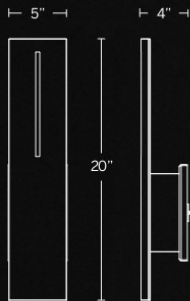

Model	Size	Wattage	Voltage	LED Lumens	Delivered Lumens	Finish
WS-W64316	16"	11W	120V	623	441	BK
WS-W64322	22"	18W		1072	587	Black

Example: WS-W64322-BK

EXTERIOR

MODERN FORMS

AEGIS

A shield designed and engineered to protect your home and family. Aegis stands tall and towers towards the sky above.