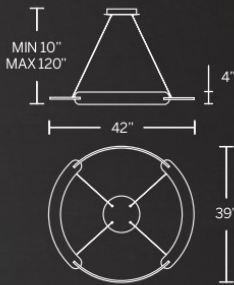

Model	Size	Wattage	Voltage	LED Lumens	Delivered Lumens	Finish
PD-76350	50"	86W	120-277V	5261	2938	BK Black

Example: PD-76350-BK

CHANDELIERS & PENDANTS

MODERN FORMS

ILIOS

Enjoy fine living with your invitation to embrace a ring with unparalleled minimalist style. An iconic centerpiece that illuminates with an etched acrylic LED diffuser that transcends the standards for dining areas, entryways and other residential spaces.