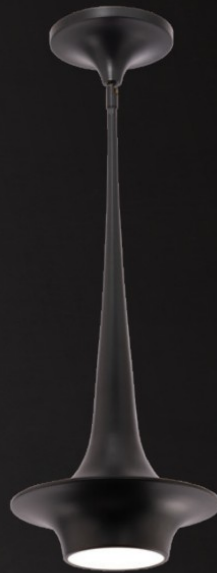

- Extruded reeded glass
- Inner plate creates a mirrored effect
- Oval canopy with minimal hardware
- Six 12" and two 6" downrods included (additional sold separately)
- Slope ceiling adaptable. Hang straight swivels up to 90 degrees
- Thin canopy conceals a proprietary 120/277V driver
- Dimmer: ELV, TRIAC
- Rated Life: 50,000 hours
- Color temp: 3000K
- CRI: 90

- Smooth pebble grain leather
- Spin-on round canopy with minimal hardware
- Three 12" and one 6" downrods included (additional sold separately)
- Slope ceiling adaptable. Hang straight swivels up to 90 degrees
- Thin canopy conceals a proprietary universal 120V-220V-277V driver
- Dimmer: ELV, TRIAC, 0-10V
- Rated Life: 50,000 hours
- Color temp: 3000K
- CRI: 90

Model	Size	Wattage	Voltage	LED Lumens	Delivered Lumens	Finish
PD-88324	24"	43W	120-277V	3792	986	BK/AB Black/Aged Brass 

Example: PD-88324-BK/AB

MODERN FORMS

BENTLEY

Romantic modernism comes to light with Bentley. Rich, hand-stitched black leather, combined with an aged brass finish, makes this pendant the perfect choice for illuminating surfaces below.

Model	Size	Wattage	Voltage	LED Lumens	Delivered Lumens	Finish
PD-88344	44"	43W	120-277V	5373	1397	BK/AB Black/Aged Brass

Example: PD-88344-BK/AB

CHANDELIERS & PENDANTS

modernforms.com

9

MODERN FORMS

HUGO

Shapely sophistication. An elongated trumpet is accented by a concave etched diffuser that projects a perfect spectrum of warm illumination.