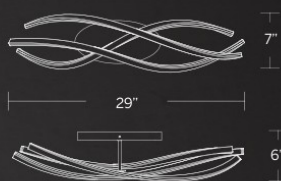

Gorgeous illuminated lines of light. Gracefully curving into a refined linear wall luminaire that adds modern elegance to any space.

WS-58329

WS-58338

- Each unique free formed handcrafted piece lends itself to variations in size and curvature
- Thin canopy conceals a proprietary universal 120V-220V-277V driver
- Can be mounted on wall in all directions
- Dimmer: ELV
- Rated Life: 50,000 hours
- Color temp: 3000K
- CRI: 90