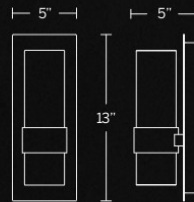

MODERN FORMS

BEACON

Like gentle drops of pouring rain on a window pane, clear seeded glass brings fluidity and interest to this cylinder of light.

WS-W92313