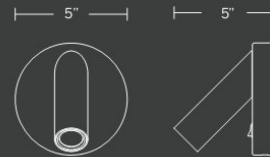

ASPIRE

Focused and bright. The clean symmetry of lustrous metal combined with a perfectly aligned circular backplate and neck creates a sleek, minimalistic design. A perfect balance of form and function.

*Built-in USB port at the base of the canopy

- Rotatable light source up to 330 degrees
- On/off toggle switch
- Driver concealed within the canopy
- Rated Life: 54,000 hours
- Color Temp: 3000K
- CRI: 90

Model	Size	Wattage	Voltage	LED Lumens	Delivered Lumens	Finish
BL-46305	5"	8W	120V	310	125	AB Aged Brass BK Black BN Brushed Nickel

Example: BL-46305-AB