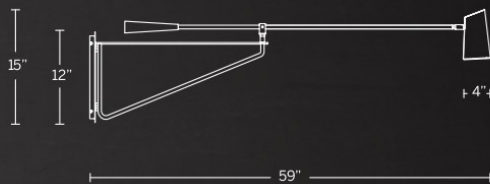

*See complementary piece on page 88

- Universal 120V-220V-277V driver installs in junction box, driver dimensions: 3.4" x 1.3" x 1.2"
- Fixed wall bracket. Rotatable head and articulating arm
- Arm adjusts horizontally up to 330 degrees and vertically up to 45 degrees
- Two-tone black and gold finish
- Dimmer: ELV, TRIAC, 0-10V
- Rated Life: 50,000 hours
- Color temp: 3000K
- CRI: 90