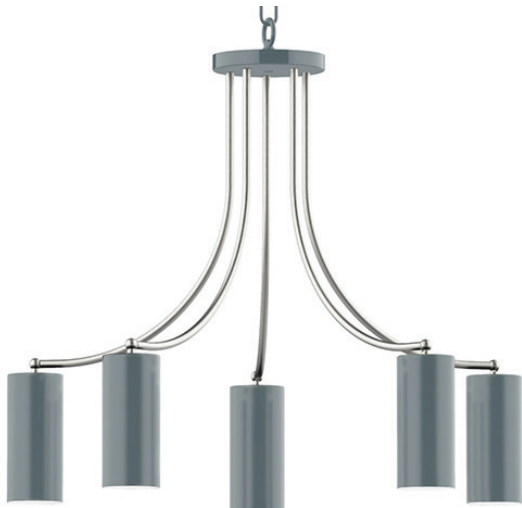

CHN418

Dims.: 33 5/8" Dia. x 27 5/8"H
Finish Shown: 40-96 Slate Gray with Brushed Nickel