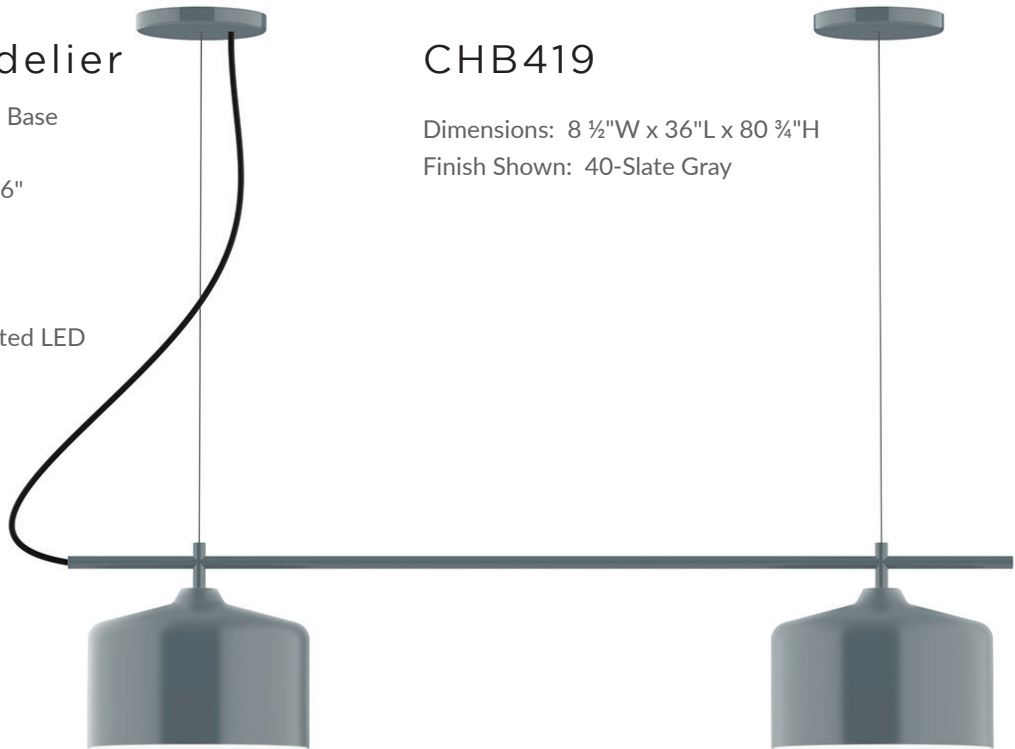

2-Light Chandelier

Max Wattage: 2-100W Med. Base
Canopies: Two 5" diameter
Distance between sockets: 26"
6' Black SJT cord standard
Stainless steel cable mount.

Opt. Accessory: L12-Integrated LED