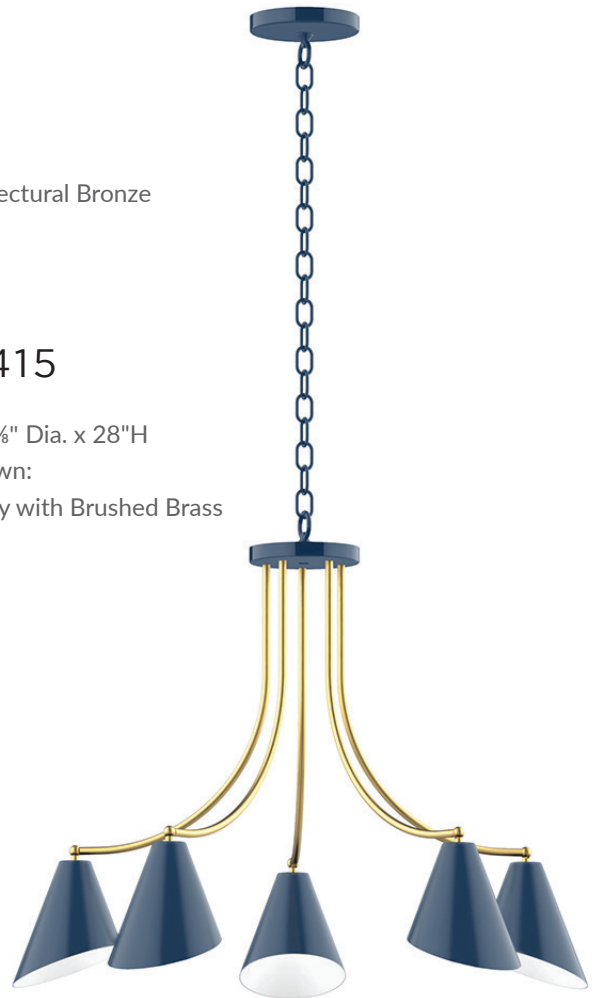

Opt. Accessory: L10-Integrated LED

SWA415

Dims: 7"W x 8 ¾"H x 14"D

Finish Shown: 41-96 Black with Brushed Nickel

SWA417

Dims: 6"W x 6 ½"H x 13"D

Finish Shown: 44-91 White with Brushed Brass

SWA418

Dims: 3 ½"W x 8 ½"H x 12"D

Finish Shown: 50-91 Navy with Brushed Brass

SWA436

Dims: 6"W x 8"H x 13"D

Finish Shown: 40-96 Slate Gray with Brushed Nickel

5-Light Chandelier

Max Wattage: 5-100W Med. Base
Canopy Dims: 5" diameter
Height Adj.: Extra canopy with chain included.
Shade Adj.: Swivel at shade for adjustability.
Finishes Avail.: 40-Slate Gray, 41-Black, 44-White, 50-Navy, 51-Architectural Bronze
Accent Finishes: 91-Brushed Brass or 96-Brushed Nickel
Opt. Accessory: L10-Integrated LED

CHN417

Dims.: 36 5/8" Dia. x 25 5/8"H
Finish Shown: 44-91 White with Brushed Brass

CHN418

Dims.: 33 5/8" Dia. x 27 5/8"H
Finish Shown: 40-96 Slate Gray with Brushed Nickel

CNH415

Dims: 38 3/8" Dia. x 28"H
Finish Shown:
50-91 Navy with Brushed Brass

CHN436

Dims.: 36 1/4" Dia. x 27 1/8"H
Finish Shown: 41-96 Black with Brushed Nickel

5-Light Chandelier

Max Wattage: 5-100W Med. Base
 Canopy: 5" diameter, hang straight swivel included.
 Shade Adj.: Swivel at shade for adjustability.
 Stem lengths included: 1-6", 2-12", 1-18"
 Opt. Accessory: L10-Integrated LED