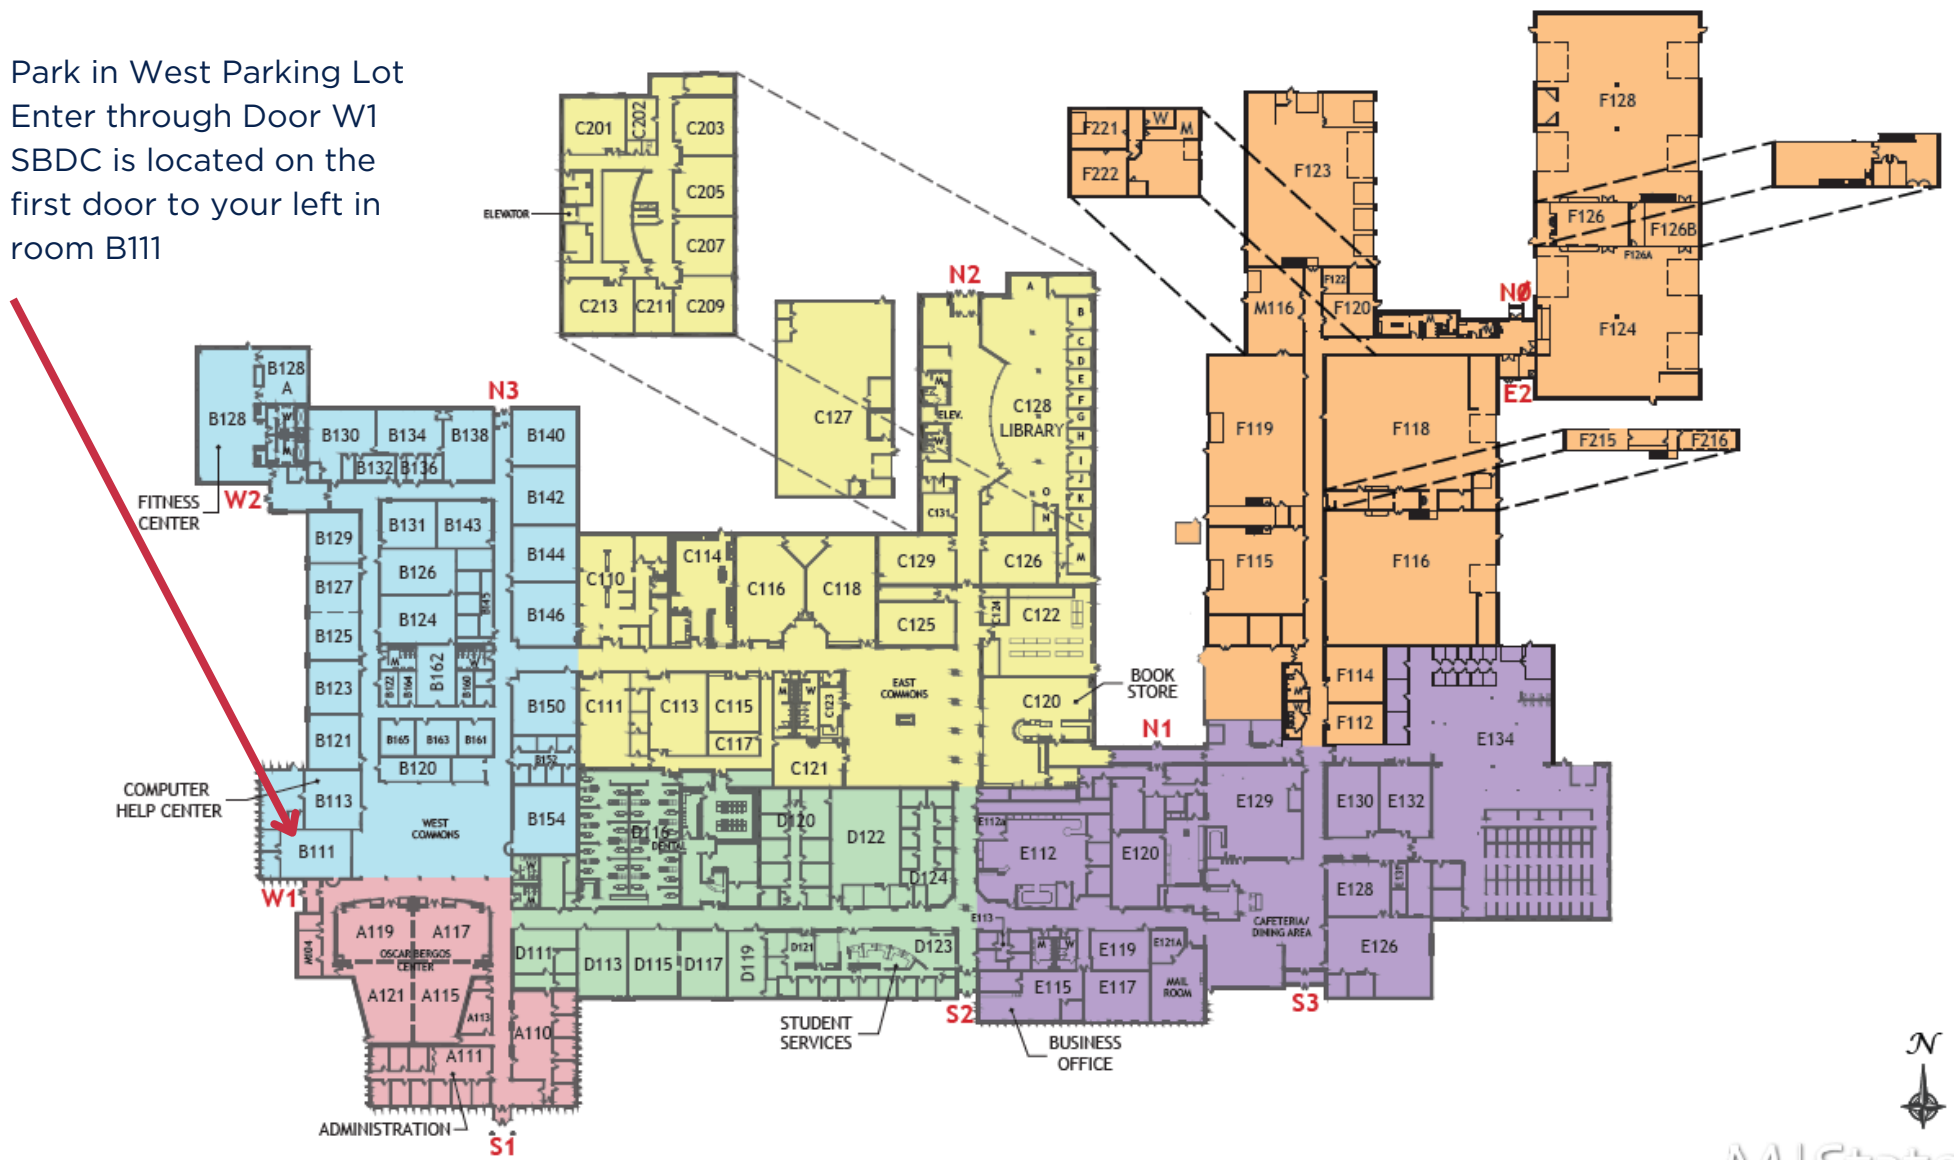

WC MN SBDC at M State, Moorhead Campus, 1900 28th Ave. S., Moorhead, MN 56560

- Park in West Parking Lot
- Enter through Door W1
- SBDC is located on the first door to your left in room B111

M|State

AUGUST 2016

MOORHEAD