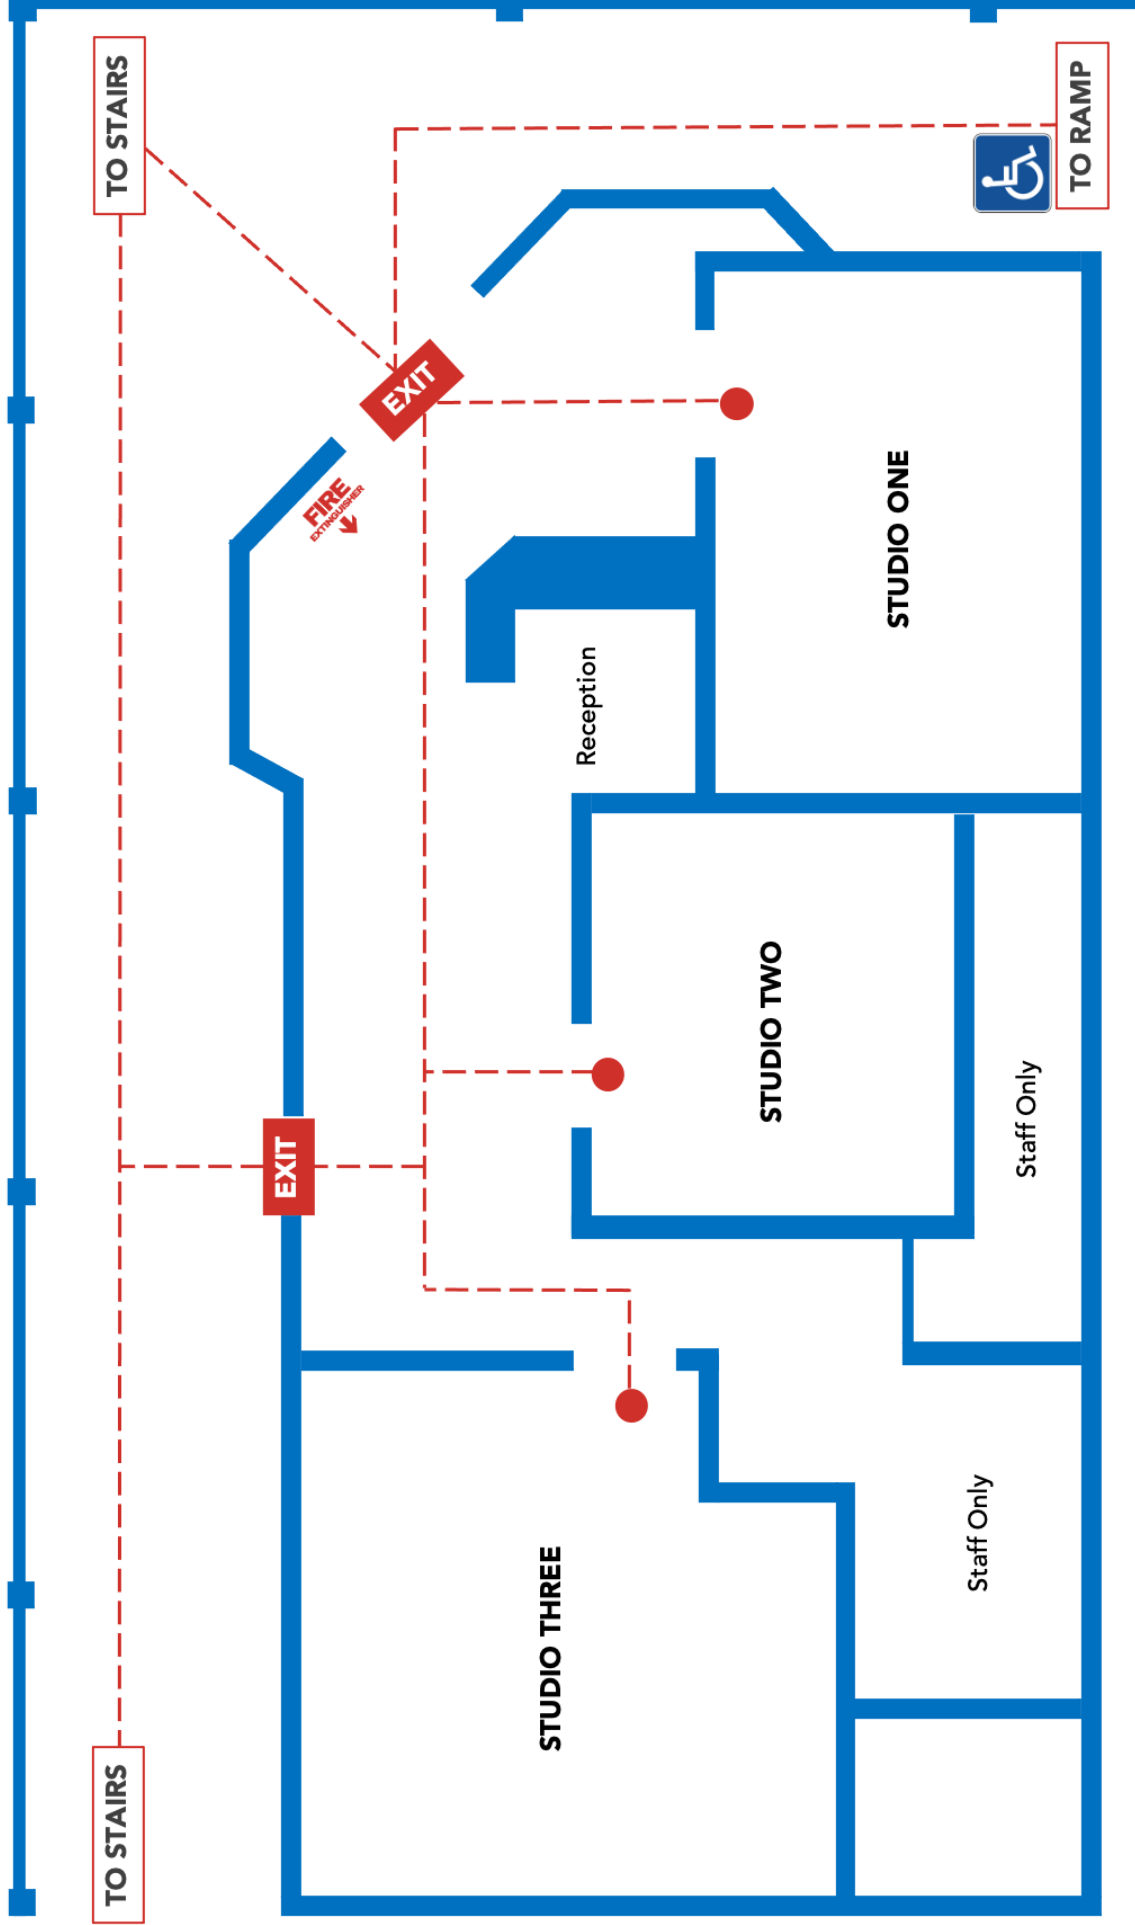

CARMEL PROSTUDIOS: Emergency Exits

Member How to Guide (Published June 1, 2021)

Have more questions or need help?
Contact us at hello@weddingprostudios.com
or submit a Ticket via the APP or online Member Portal