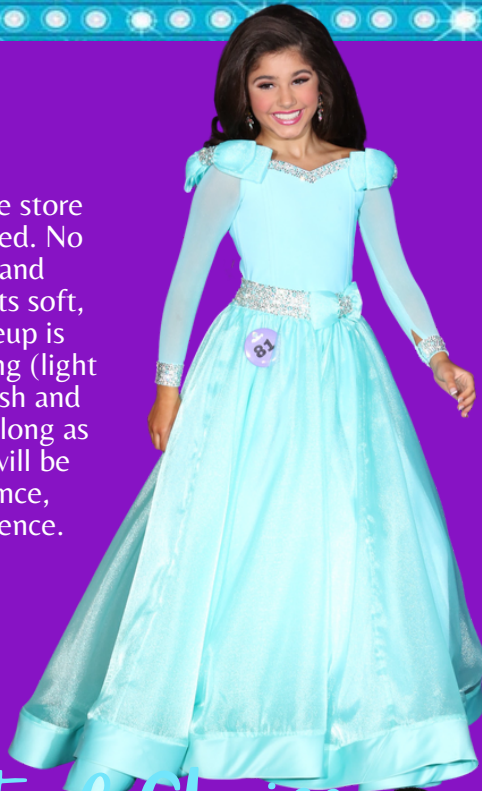

Beauty

Natural to Semi Glitz. Dress can be store bought or custom, and lightly stoned. No mega glitz dresses. Hair pieces and extensions are allowed as long as its soft, sweet and age appropriate. Makeup is allowed as long as it's natural looking (light foundation, light mascara, soft blush and lip gloss). Flippers may be worn as long as it's natural looking. Contestants will be scored on their Overall Appearance, Personality and Poise/Stage Presence.