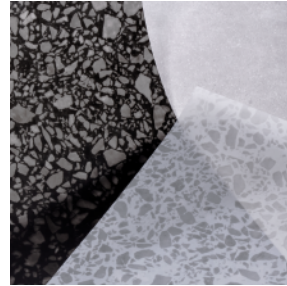

## Natural Series

“Optically Organic”

Delivering the look and feel of nature to your fingertips, the Natural Series captures the optically organic essence of the outdoors and brings it into your space. From the enhanced textures reflected in our 'Washi' finishes to the essence of stone created by the speciality matte finishes, the new range of FASARA™ Glass Finishes will add a true sense of nature and other unique surfaces to your space while beautifully expressing light and shadow.

Shigure - White  
Shigure - Gray  
Shigure - Black

Fibril - White

Brushed - White  
Brushed - Black

Terrazzo - White  
Terrazzo - Black

Travertine - White  
Travertine - Black