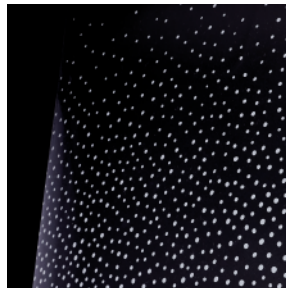

Shigure - White  
Shigure - Gray  
Shigure - Black

Fibril - White

Brushed - White  
Brushed - Black

Terrazzo - White  
Terrazzo - Black

Travertine - White  
Travertine - Black

Mist - W : Center gradation  
Mist - S : Single gradation  
Mist - PR : Single gradation

Sand : Center gradation

Pop - W : Center gradation  
Pop - S : Single gradation

Oval : Center gradation

Illumina Seamless - W2: Center gradation  
Illumina Seamless - S2: Single gradation  
Illumina Seamless - PR: Single gradation  
Illumina - PR: Single gradation