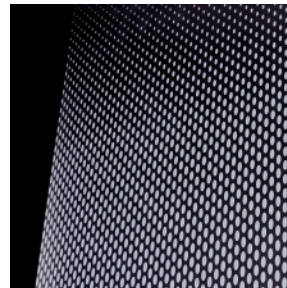

Shigure - White  
Shigure - Gray  
Shigure - Black

Fibril - White

Brushed - White  
Brushed - Black

Terrazzo - White  
Terrazzo - Black

Travertine - White  
Travertine - Black

## Gradation Series

“Holistic Harmony”

Our popular Gradation Series works harmoniously with its setting to maximize available light. A space where light is not only welcomed by the use of FASARA™ Glass Finishes, but encouraged, it delivers a true holistic harmony with nature. Ensuring privacy is kept without creating a sense of closure. With a variety of configurations to capture your privacy and design needs, the new range of patterns deliver simple elegance while enhancing space and natural light into your built environment.

Mist - W : Center gradation  
Mist - S : Single gradation  
Mist - PR : Single gradation

Sand : Center gradation

Pop - W : Center gradation  
Pop - S : Single gradation

Oval : Center gradation

Illumina Seamless - W2: Center gradation  
Illumina Seamless - S2: Single gradation  
Illumina Seamless - PR: Single gradation  
Illumina - PR: Single gradation