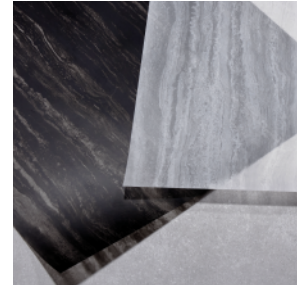

## Natural Series

“Optically Organic”

Delivering the look and feel of nature to your fingertips, the Natural Series captures the optically organic essence of the outdoors and brings it into your space. From the enhanced textures reflected in our 'Washi' finishes to the essence of stone created by the speciality matte finishes, the new range of FASARA™ Glass Finishes will add a true sense of nature and other unique surfaces to your space while beautifully expressing light and shadow.

Shigure - White  
Shigure - Gray  
Shigure - Black

Fibril - White

Brushed - White  
Brushed - Black

Terrazzo - White  
Terrazzo - Black

Travertine - White  
Travertine - Black