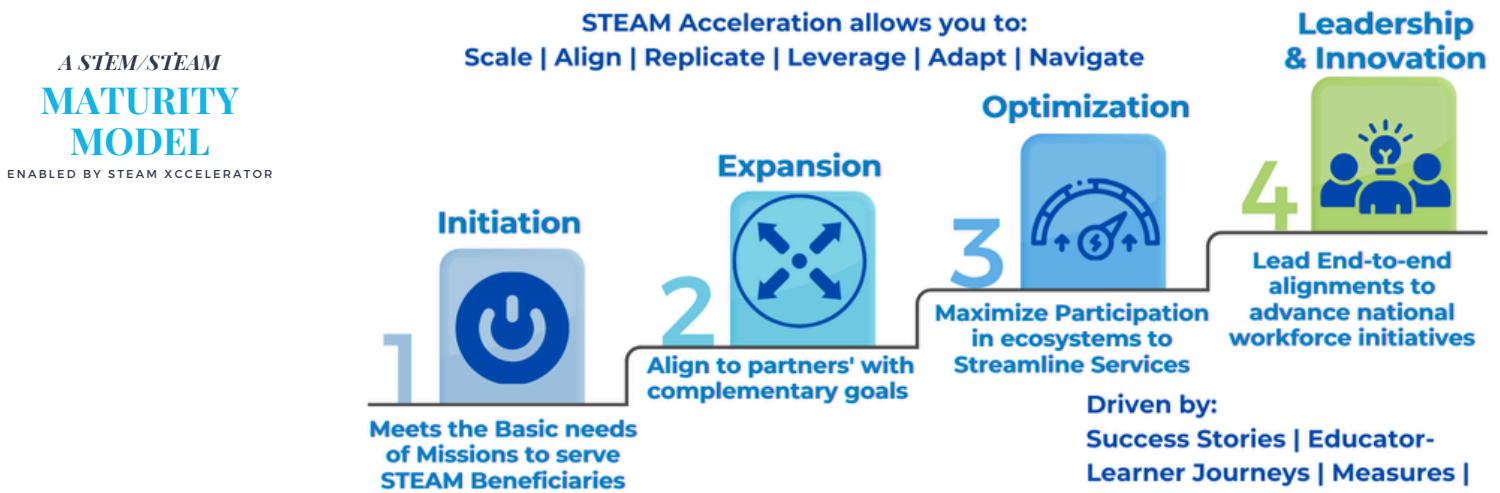

For The... STEM K-12 SRVC. PROVIDERS

Science, Technology, Engineering, Art, and Mathematics (STEAM)

Why You Care...

Identify Key Partnership Opportunities

Allows a seamless connection to outreach partners, including Universities, K-12 educators, service providers corporations and sponsors.

Forge Capacity-Building Partnerships

Forge alliances and use these relationships to elevate your initiatives to rapidly scale and broaden your impact.

Measure Success with Precision

Create and monitor custom KPIs aligned with your mission and vision, improve marketing, and show success for funding.

Streamline Operations with Automation

Increases administrative bandwidth through AI enabled automation of social media and event management.

Platform Features

Match Seekers and Givers

Easily connect with individuals and organizations seeking or offering resources and expertise.