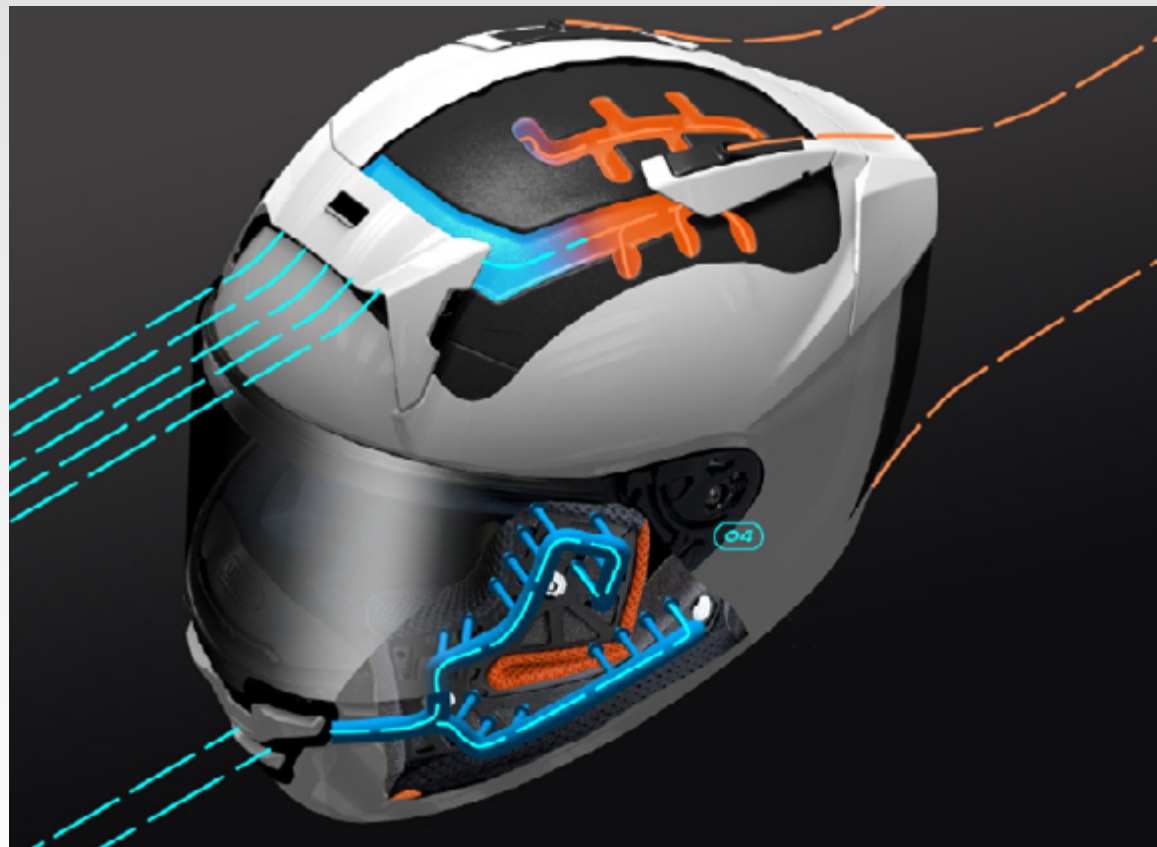

X-Fifteen

X-fifteen

BORN FROM RACING. WHEN DETAILS MAKE THE DIFFERENCE.

Track certified by the fastest rider on the planet, the X-FIFTEEN is a proven race weapon.

Pure Racing Helmet

AIM +

1450 grams

5 years warranty

Every detail of the X-FIFTEEN was carefully designed, tested and tuned, until this uncompromised masterpiece was born.

SAFETY

- Shock-absorbent shell in AIM+
- Modular EPS liner system with multiple densities
- Mist-retardant CWR-F2R Pinlock® visor
- Double D-Ring
- E.Q.R.S. security system (Emergency Quick Release System)
- DOT / ECE 22/06 / SNELL homologation

COMFORT

- 4 different outer shell sizes (XS-S/ M/ L/ XL-XXL)
- Modular centre pad
- Cheek pads in different thicknesses (31, 35, 39, 43 mm)
- All pads detachable, washable

VENTILATION

- High performance ventilation
- Innovative cheek vent system
- 7 closable air inlets & 6 air outlets