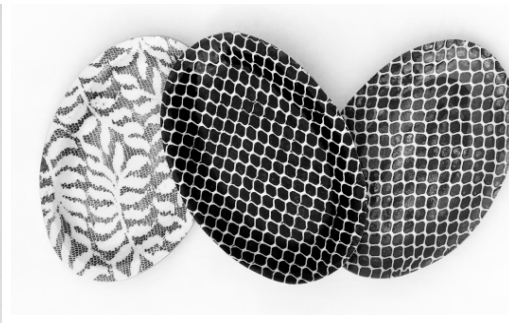

Bread Basket (#354)
12" x 6.5", 2.5" Deep

Bread Basket w/ Handles (#3541)

Some Pattern Restrictions

Canoe (#357)
13.75" x 4.5", 2" Deep

Some Pattern Restrictions

Tidbit Bowl (#922)
8.5" x 6.75"
1.5" Deep

Tidbit Tray (#921)
8.5" x 6.75"

Petite Oval (#827)
9.5" x 6.5"

Wine Coaster (#WCN)
5.25" Diam, 1" Deep

Only available in Dot pattern

Gourd Dip (#213)
6" Diam, 3" Deep

Mini Scallop (#202)
3.75" Diam,
1.5" Deep

Mini Dip (#233)
3.75" Diam,
2.5" Deep