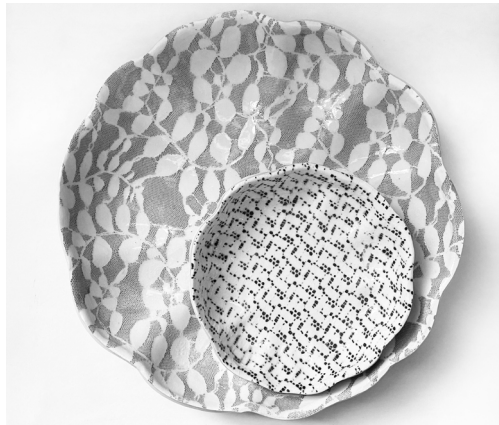

BEST SELLING SHAPES

BOWLS

Super Bowl (#300) 15" Diam
3.5" Deep

Med Serv (#924) 12" Diam
3" Deep

8" Bowl (#208) 8" Diam
2.5" Deep

Soup Bowl (#8068) 6.5" Diam
2" Deep

16" Centerpiece Bowl (#299) 16" Diam, 3" Deep

Flared Bowl (#298) 14" Diam, 2" Deep

Lg Rd Cocktail Tray (#410) 13.5" Diam,
2.5" Deep
Some Pattern Restrictions

Sm Rd Cocktail Tray (#411) 10.5" Diam, 2" Deep

Lg Scallop Bowl (#725) 14" Diam, 2.5" Deep
Some Pattern Restrictions

Med Scallop Bowl (#723) 8" Diam, 2" Deep

9" Veg Bowl w/ Handles (#207)
9" Diam, 2.5" Deep

Tall Salad Bowl (#612)
7.5" H, 10" Diam

Only available in Dot and Taj Patterns

Ramen Bowl (#222) 8" Diam, 3.75" Deep
Only available in Dot and Taj Patterns