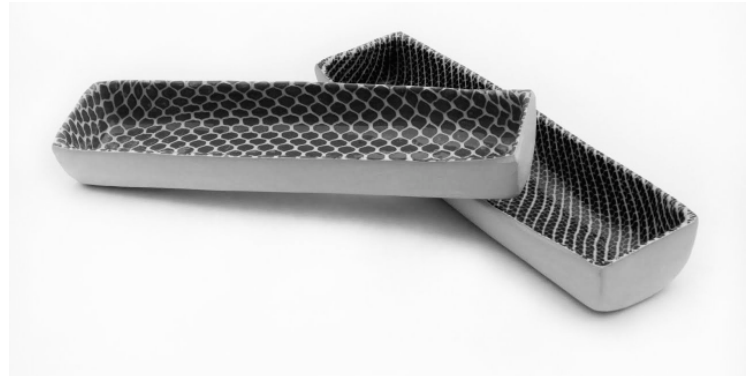

Tart Tray (#0708)
14" x 6.5"
Tart Tray w/ Handles (#0701)

Lg Party Platter (#330)
17x11", 1.5" tall

Med Party Platter (#331)
13x9", 1.5" tall

Sm Party Platter (#332)
9.5x8", 1.5" tall

ACCESSORIES

Baguette (#355)
18" x 6", 2" Deep

Bread Basket (#354)
12" x 6.5", 2.5" Deep

Bread Basket w/ Handles (#3541)

Some Pattern Restrictions

Canoe (#357)
13.75" x 4.5", 2" Deep

Some Pattern Restrictions

Tidbit Bowl (#922)
8.5" x 6.75"
1.5" Deep

Tidbit Tray (#921)
8.5" x 6.75"