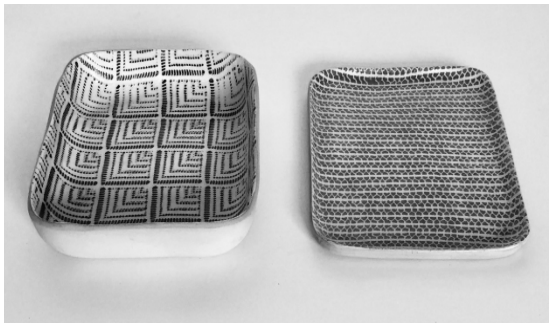

Tart Tray (#0708)
14" x 6.5"
Tart Tray w/ Handles (#0701)

Lg Party Platter (#330)
17x11", 1.5" tall

Med Party Platter (#331)
13x9", 1.5" tall

Sm Party Platter (#332)
9.5x8", 1.5" tall

ACCESSORIES

Baguette (#355)
18" x 6", 2" Deep

Bread Basket (#354)
12" x 6.5", 2.5" Deep

Bread Basket w/ Handles (#3541)

Some Pattern Restrictions

Canoe (#357)
13.75" x 4.5", 2" Deep

Some Pattern Restrictions

Tidbit Bowl (#922)
8.5" x 6.75"
1.5" Deep

Tidbit Tray (#921)
8.5" x 6.75"

Petite Oval (#827)
9.5" x 6.5"

Wine Coaster (#WCN)
5.25" Diam, 1" Deep

Only available in Dot pattern

Gourd Dip (#213)
6" Diam, 3" Deep

Mini Scallop (#202)
3.75" Diam,
1.5" Deep

Mini Dip (#233)
3.75" Diam,
2.5" Deep