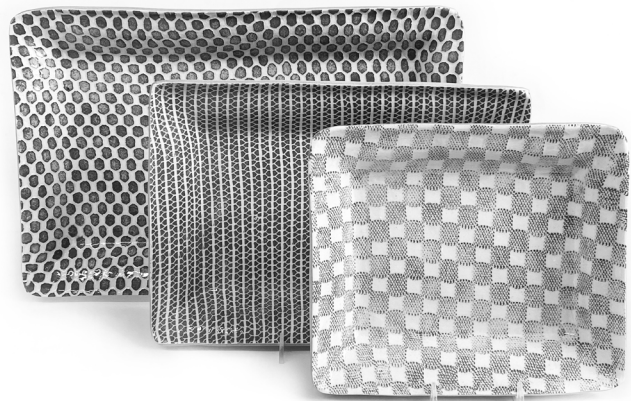

Bread Tray
(#822)
15" x 7"

11" Sq Tray
(#091)

9" Sq Tray
(#092)

Lg Oblong Tray
(#486)
15" x 8"; 1.5" deep

Sm Oblong Tray (#444)
13.75" x 7"; 1.25" deep

Lg Canape (#840)
17.5" x 6"

Sm Canape (#841)
9" x 7"

PLATTERS CONTINUED

Charcuterie Tray (#521)
14.5" x 11.75"

Asparagus Platter (#288)
14.5" x 8", 2" Deep

18x9" Oval w/ Handles (#880)
18" x 9"

Sm Oval w/ Handles (#823)
13" x 9"

13" RND w/ Handles (#901)
13" Diam x 2" Deep

Tasting Tray (#343)
14.5" x 7.5"
Pairs with
Tasting Trio #138

Tart Tray (#0708)
14" x 6.5"
Tart Tray w/ Handles (#0701)

Lg Party Platter (#330)
17x11", 1.5" tall

Med Party Platter (#331)
13x9", 1.5" tall

Sm Party Platter (#332)
9.5x8", 1.5" tall

ACCESSORIES

Baguette (#355)
18" x 6", 2" Deep