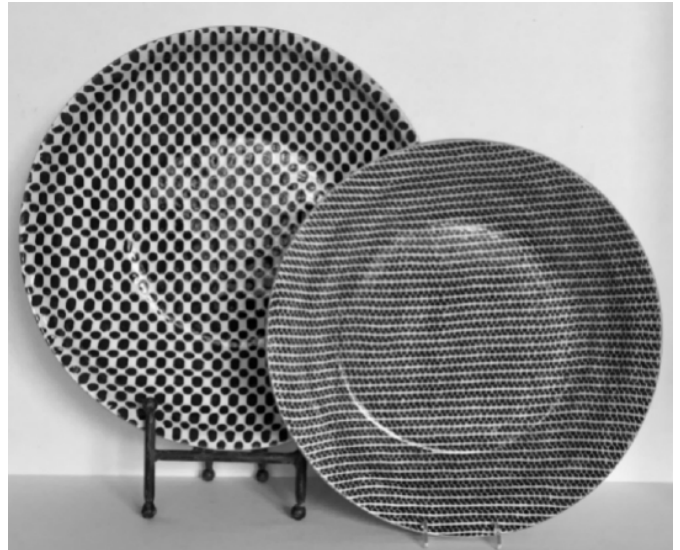

BEST SELLING SHAPES

BOWLS

Super Bowl (#300) 15" Diam
3.5" Deep

Med Serv (#924) 12" Diam
3" Deep

8" Bowl (#208) 8" Diam
2.5" Deep

Soup Bowl (#8068) 6.5" Diam
2" Deep

16" Centerpiece Bowl (#299) 16" Diam, 3" Deep

Flared Bowl (#298) 14" Diam, 2" Deep

Lg Rd Cocktail Tray (#410) 13.5" Diam,
2.5" Deep
Some Pattern Restrictions

Sm Rd Cocktail Tray (#411) 10.5" Diam, 2" Deep

Lg Scallop Bowl (#725) 14" Diam, 2.5" Deep
Some Pattern Restrictions

Med Scallop Bowl (#723) 8" Diam, 2" Deep

9" Veg Bowl w/ Handles (#207)
9" Diam, 2.5" Deep

Tall Salad Bowl (#612)
7.5" H, 10" Diam

Only available in Dot and Taj Patterns

Ramen Bowl (#222) 8" Diam, 3.75" Deep
Only available in Dot and Taj Patterns