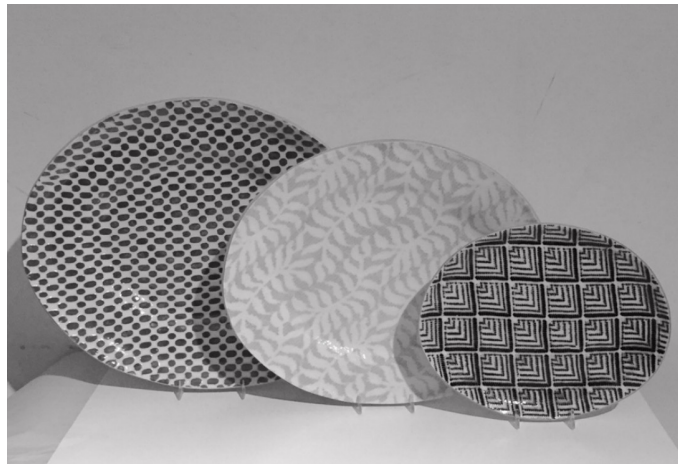

Med Scallop Bowl (#723) 8" Diam, 2" Deep

9" Veg Bowl w/ Handles (#207)
9" Diam, 2.5" Deep

Tall Salad Bowl (#612)
7.5" H, 10" Diam

Only available in Dot and Taj Patterns

Ramen Bowl (#222) 8" Diam, 3.75" Deep
Only available in Dot and Taj Patterns

Sm Salad Bowl (#610)
5" H, 8.5" Diam

Only available in Dot and Taj Patterns

Fruit Dessert Bowl (#811)
6" Diam, 1.5" Deep

Only available in Braid, Dot, Fern, and Taj patterns

PLATTERS

Lg Stacking Rec
(#943)
16.5" x 9.5"

Md Stacking Rec
(#942)
15" x 8.5"

Sm Stacking Rec
(#941)
12" x 6.5"

Banquet Oval (#056)
17" x 14"

Med Oval (#054)
15.5" x 13"

Sm Oval (#8238)
11.5" x 9"

Lg Fish Platter
(#8808)
18" x 9.5"

Sm Fish Platter
(#8248)
16" x 8.5"