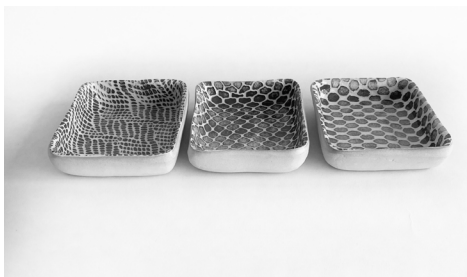

Bread Basket (#354)
12" x 6.5", 2.5" Deep

Bread Basket w/ Handles (#3541)

Some Pattern Restrictions

Canoe (#357)
13.75" x 4.5", 2" Deep

Some Pattern Restrictions

Tidbit Bowl (#922)
8.5" x 6.75"
1.5" Deep

Tidbit Tray (#921)
8.5" x 6.75"

Petite Oval (#827)
9.5" x 6.5"

Wine Coaster (#WCN)
5.25" Diam, 1" Deep

Only available in Dot pattern

Gourd Dip (#213)
6" Diam, 3" Deep

Mini Scallop (#202)
3.75" Diam,
1.5" Deep

Mini Dip (#233)
3.75" Diam,
2.5" Deep

Sq Dip (#235)
5x5", 3" Deep

Hexagon Vase (#603)
8" H

Only available in Taj and Pixel Patterns

Tasting Trio (Set of 3 Rect Dips) (#138)
5.5 x 4.5", 1" Deep EA
Pairs with Tasting Tray or Tart Tray
Comes in combination of patterns as shown.