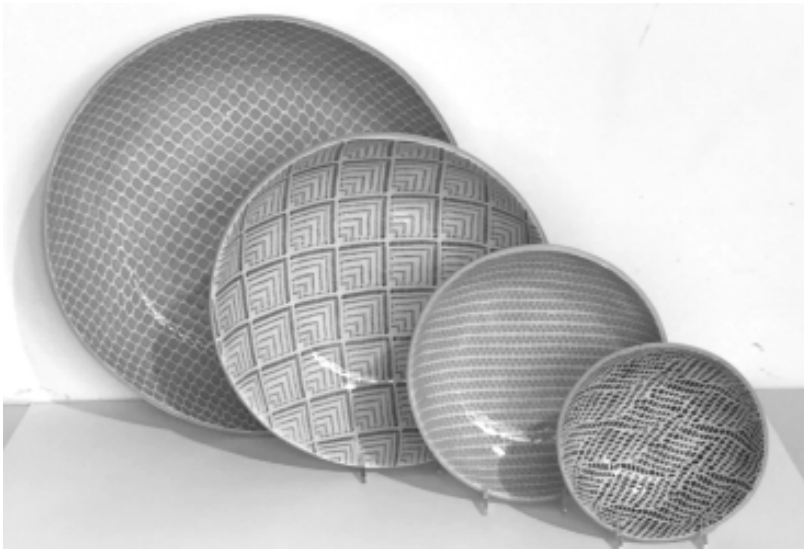

BEST SELLING SHAPES

BOWLS

Super Bowl (#300) 15" Diam
3.5" Deep

Med Serv (#924) 12" Diam
3" Deep

8" Bowl (#208) 8" Diam
2.5" Deep

Soup Bowl (#8068) 6.5" Diam
2" Deep

16" Centerpiece Bowl (#299) 16" Diam, 3" Deep

Flared Bowl (#298) 14" Diam, 2" Deep

Lg Rd Cocktail Tray (#410) 13.5" Diam,
2.5" Deep
Some Pattern Restrictions

Sm Rd Cocktail Tray (#411) 10.5" Diam, 2" Deep

Lg Scallop Bowl (#725) 14" Diam, 2.5" Deep
Some Pattern Restrictions

Med Scallop Bowl (#723) 8" Diam, 2" Deep

9" Veg Bowl w/ Handles (#207)
9" Diam, 2.5" Deep

Tall Salad Bowl (#612)
7.5" H, 10" Diam

Only available in Dot and Taj Patterns

Ramen Bowl (#222) 8" Diam, 3.75" Deep
Only available in Dot and Taj Patterns