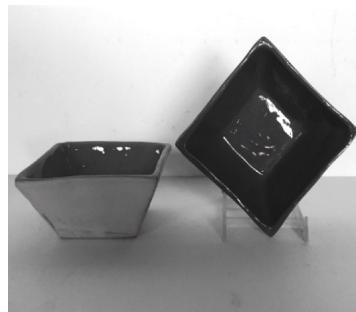

Petite Oval (#827)
9.5" x 6.5"

Wine Coaster (#WCN)
5.25" Diam, 1" Deep

Only available in Dot pattern

Gourd Dip (#213)
6" Diam, 3" Deep

Mini Scallop (#202)
3.75" Diam,
1.5" Deep

Mini Dip (#233)
3.75" Diam,
2.5" Deep

Sq Dip (#235)
5x5", 3" Deep

Hexagon Vase (#603)
8" H

Only available in Taj and Pixel Patterns

Tasting Trio (Set of 3 Rect Dips) (#138)
5.5 x 4.5", 1" Deep EA
Pairs with Tasting Tray or Tart Tray
Comes in combination of patterns as shown.