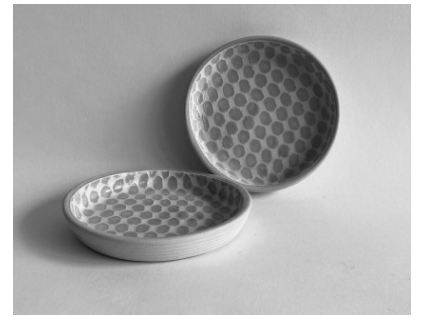

Tart Tray (#0708)
14" x 6.5"
Tart Tray w/ Handles (#0701)

Lg Party Platter (#330)
17x11", 1.5" tall

Med Party Platter (#331)
13x9", 1.5" tall

Sm Party Platter (#332)
9.5x8", 1.5" tall

ACCESSORIES

Baguette (#355)
18" x 6", 2" Deep

Bread Basket (#354)
12" x 6.5", 2.5" Deep

Bread Basket w/ Handles (#3541)

Some Pattern Restrictions

Canoe (#357)
13.75" x 4.5", 2" Deep

Some Pattern Restrictions

Tidbit Bowl (#922)
8.5" x 6.75"
1.5" Deep

Tidbit Tray (#921)
8.5" x 6.75"

Petite Oval (#827)
9.5" x 6.5"

Wine Coaster (#WCN)
5.25" Diam, 1" Deep

Only available in Dot pattern

Gourd Dip (#213)
6" Diam, 3" Deep

Mini Scallop (#202)
3.75" Diam,
1.5" Deep

Mini Dip (#233)
3.75" Diam,
2.5" Deep

Sq Dip (#235)
5x5", 3" Deep

Hexagon Vase (#603)
8" H

Only available in Taj and Pixel Patterns

Tasting Trio (Set of 3 Rect Dips) (#138)
5.5 x 4.5", 1" Deep EA
Pairs with Tasting Tray or Tart Tray
Comes in combination of patterns as shown.