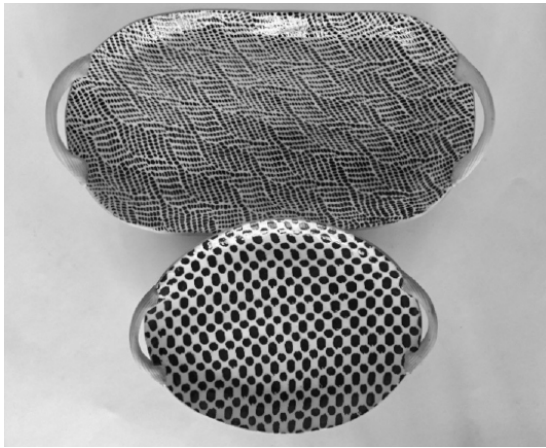

Bread Tray
(#822)
15" x 7"

11" Sq Tray
(#091)

9" Sq Tray
(#092)

Lg Oblong Tray
(#486)
15" x 8"; 1.5" deep

Sm Oblong Tray (#444)
13.75" x 7"; 1.25" deep

Lg Canape (#840)
17.5" x 6"

Sm Canape (#841)
9" x 7"

PLATTERS CONTINUED

Charcuterie Tray (#521)
14.5" x 11.75"

Asparagus Platter (#288)
14.5" x 8", 2" Deep

18x9" Oval w/ Handles (#880)
18" x 9"

Sm Oval w/ Handles (#823)
13" x 9"

13" RND w/ Handles (#901)
13" Diam x 2" Deep

Tasting Tray (#343)
14.5" x 7.5"
Pairs with
Tasting Trio #138