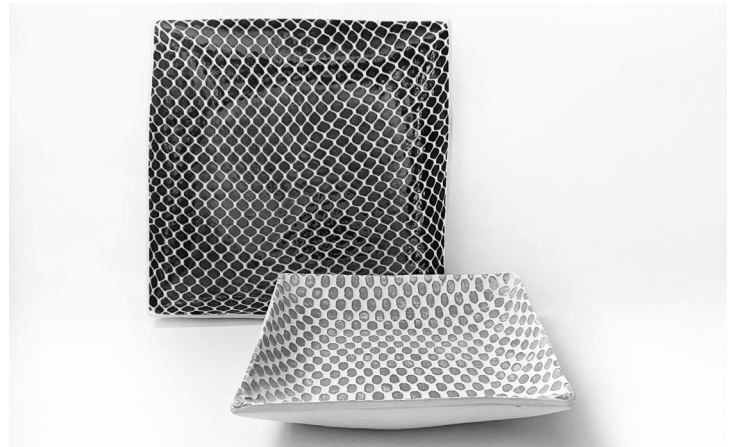

Med Scallop Bowl (#723) 8" Diam, 2" Deep

9" Veg Bowl w/ Handles (#207)
9" Diam, 2.5" Deep

Tall Salad Bowl (#612)
7.5" H, 10" Diam

Only available in Dot and Taj Patterns

Ramen Bowl (#222) 8" Diam, 3.75" Deep
Only available in Dot and Taj Patterns

Sm Salad Bowl (#610)
5" H, 8.5" Diam

Only available in Dot and Taj Patterns

Fruit Dessert Bowl (#811)
6" Diam, 1.5" Deep

Only available in Braid, Dot, Fern, and Taj patterns

PLATTERS

Lg Stacking Rec
(#943)
16.5" x 9.5"

Md Stacking Rec
(#942)
15" x 8.5"

Sm Stacking Rec
(#941)
12" x 6.5"

Banquet Oval (#056)
17" x 14"

Med Oval (#054)
15.5" x 13"

Sm Oval (#8238)
11.5" x 9"

Lg Fish Platter
(#8808)
18" x 9.5"

Sm Fish Platter
(#8248)
16" x 8.5"

Bread Tray
(#822)
15" x 7"

11" Sq Tray
(#091)

9" Sq Tray
(#092)

Lg Oblong Tray
(#486)
15" x 8"; 1.5" deep

Sm Oblong Tray (#444)
13.75" x 7"; 1.25" deep

Lg Canape (#840)
17.5" x 6"

Sm Canape (#841)
9" x 7"

PLATTERS CONTINUED