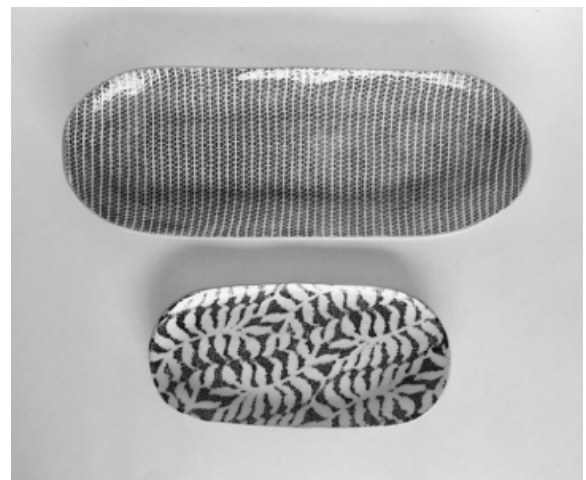

Bread Tray
(#822)
15" x 7"

11" Sq Tray
(#091)

9" Sq Tray
(#092)

Lg Oblong Tray
(#486)
15" x 8"; 1.5" deep

Sm Oblong Tray (#444)
13.75" x 7"; 1.25" deep

Lg Canape (#840)
17.5" x 6"

Sm Canape (#841)
9" x 7"

PLATTERS CONTINUED

Charcuterie Tray (#521)
14.5" x 11.75"

Asparagus Platter (#288)
14.5" x 8", 2" Deep

18x9" Oval w/ Handles (#880)
18" x 9"

Sm Oval w/ Handles (#823)
13" x 9"

13" RND w/ Handles (#901)
13" Diam x 2" Deep

Tasting Tray (#343)
14.5" x 7.5"
Pairs with
Tasting Trio #138