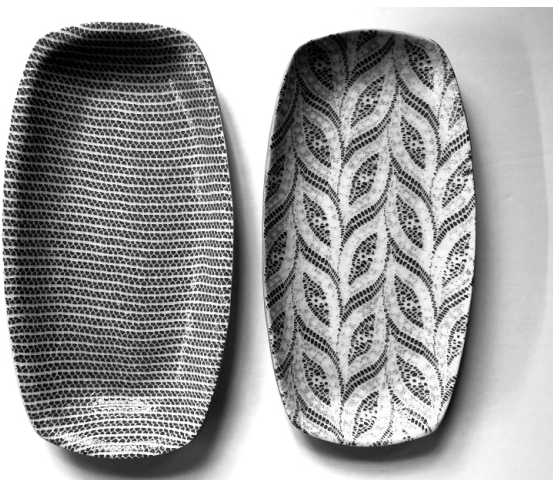

Med Scallop Bowl (#723) 8" Diam, 2" Deep

9" Veg Bowl w/ Handles (#207)
9" Diam, 2.5" Deep

Tall Salad Bowl (#612)
7.5" H, 10" Diam

Only available in Dot and Taj Patterns

Ramen Bowl (#222) 8" Diam, 3.75" Deep
Only available in Dot and Taj Patterns

Sm Salad Bowl (#610)
5" H, 8.5" Diam

Only available in Dot and Taj Patterns

Fruit Dessert Bowl (#811)
6" Diam, 1.5" Deep

Only available in Braid, Dot, Fern, and Taj patterns

PLATTERS

Lg Stacking Rec
(#943)
16.5" x 9.5"

Md Stacking Rec
(#942)
15" x 8.5"

Sm Stacking Rec
(#941)
12" x 6.5"

Banquet Oval (#056)
17" x 14"

Med Oval (#054)
15.5" x 13"

Sm Oval (#8238)
11.5" x 9"

Lg Fish Platter
(#8808)
18" x 9.5"

Sm Fish Platter
(#8248)
16" x 8.5"

Bread Tray
(#822)
15" x 7"

11" Sq Tray
(#091)

9" Sq Tray
(#092)

Lg Oblong Tray
(#486)
15" x 8"; 1.5" deep

Sm Oblong Tray (#444)
13.75" x 7"; 1.25" deep

Lg Canape (#840)
17.5" x 6"

Sm Canape (#841)
9" x 7"

PLATTERS CONTINUED