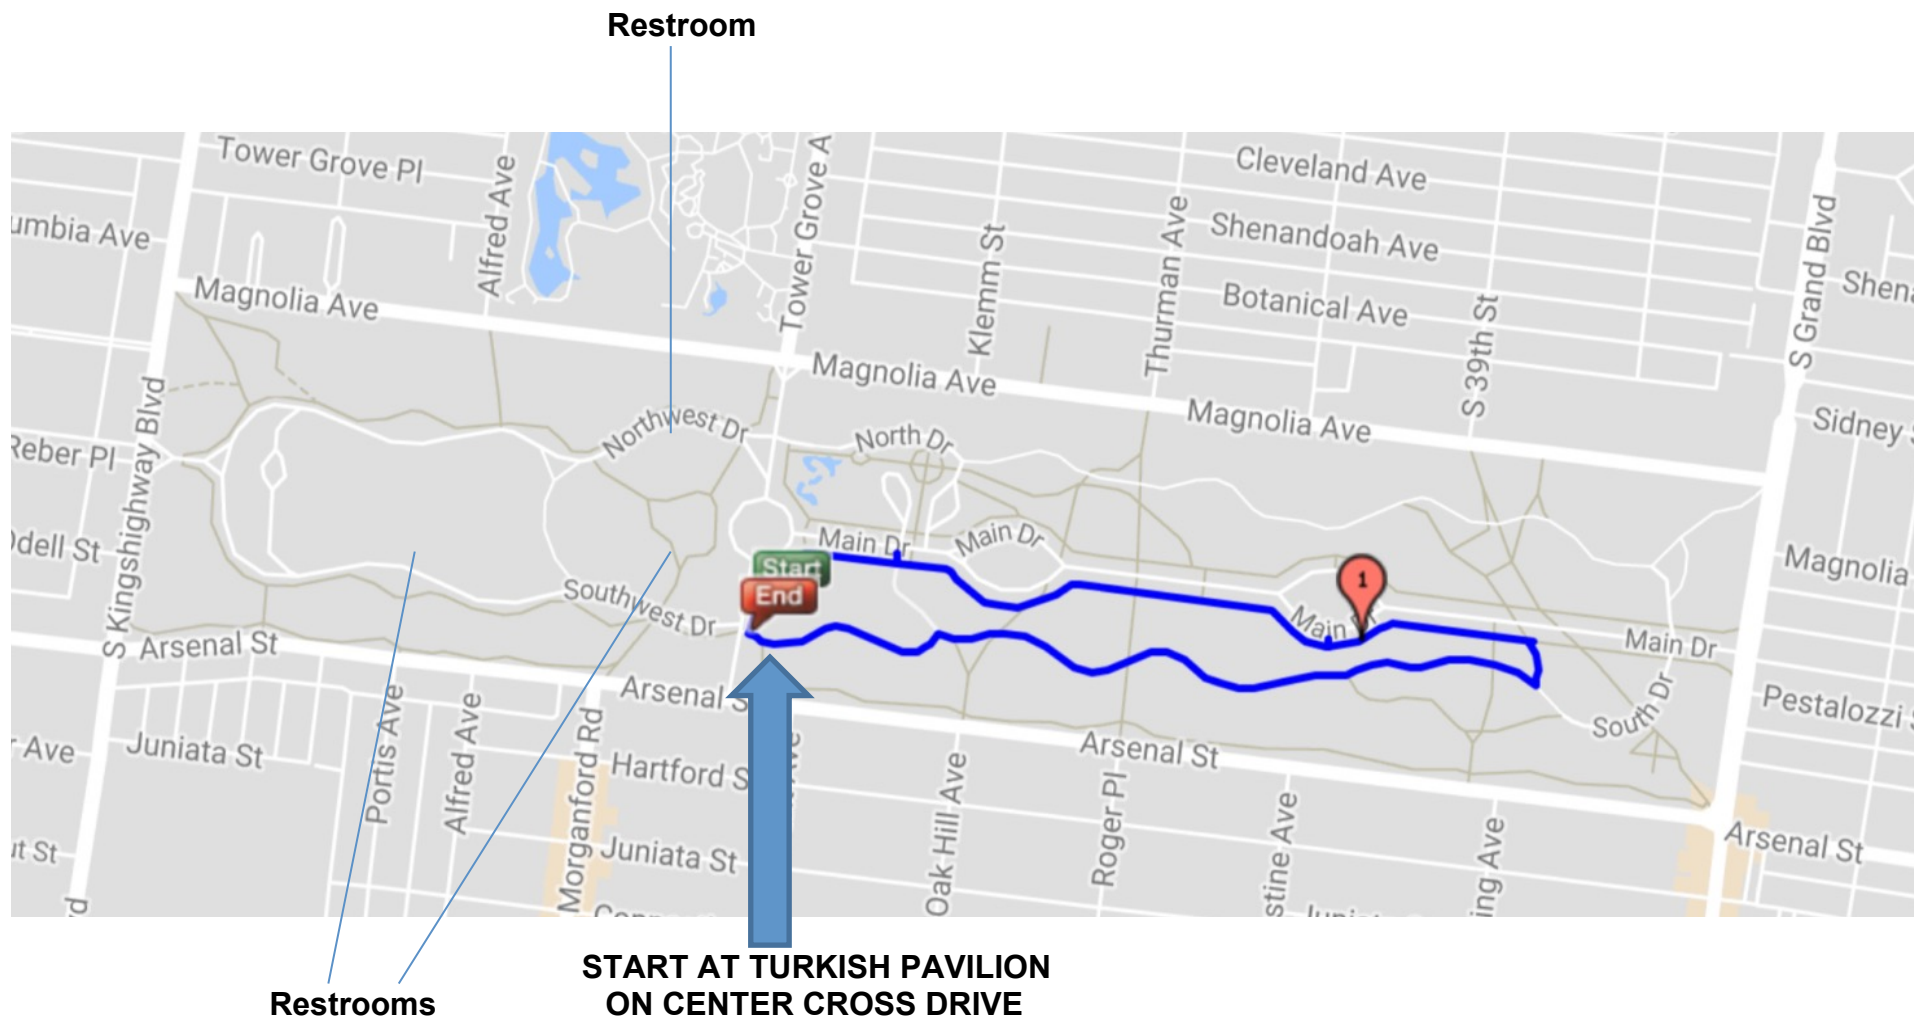

# MAP OF TOWER GROVE PARK FOR RACEWALKERS' CLUB OF ST. LOUIS AUGUST DUET RACES

RACE IS ON A STREET CLOSED TO TRAFFIC AND A PATH

2 LOOPS FOR 5K; 4 LOOPS FOR 10K