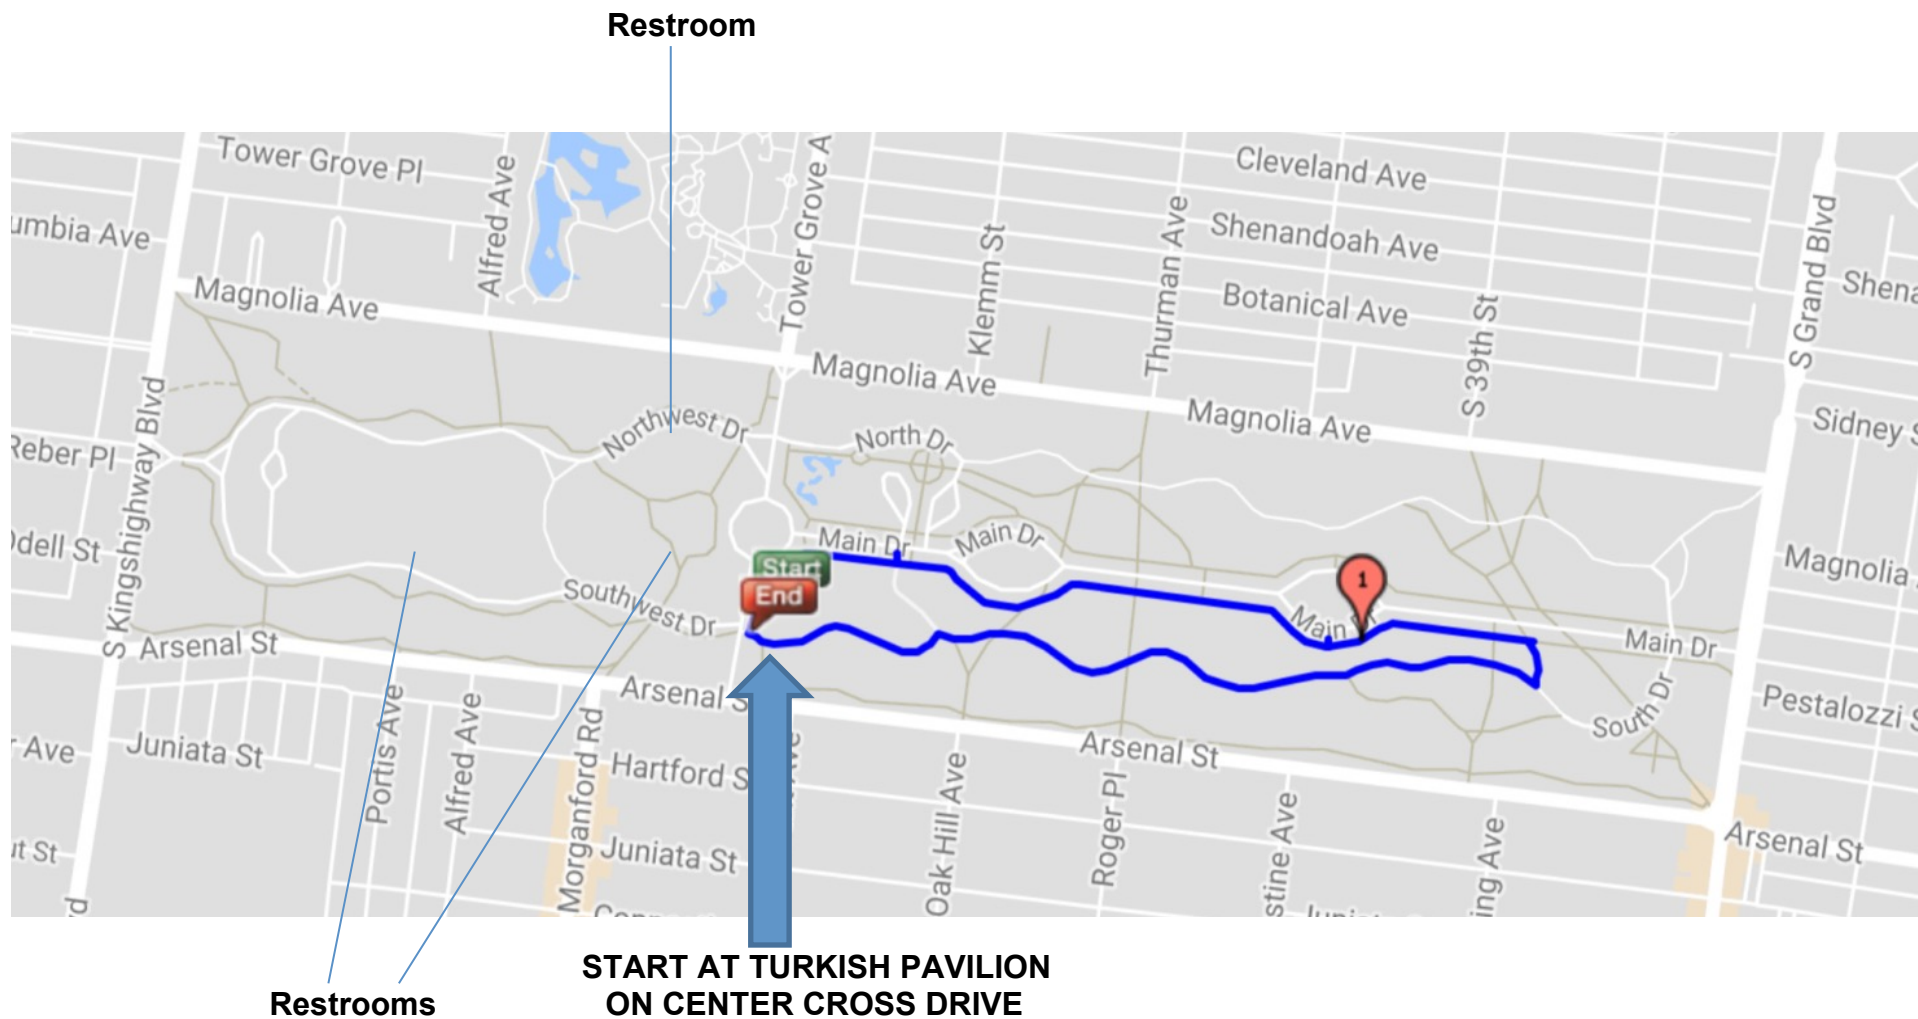

# MAP OF TOWER GROVE PARK FOR RACEWALKERS' CLUB OF ST. LOUIS AUGUST DUET RACES

RACE IS ON A STREET CLOSED TO TRAFFIC AND A PATH

2 LOOPS FOR 5K; 4 LOOPS FOR 10K