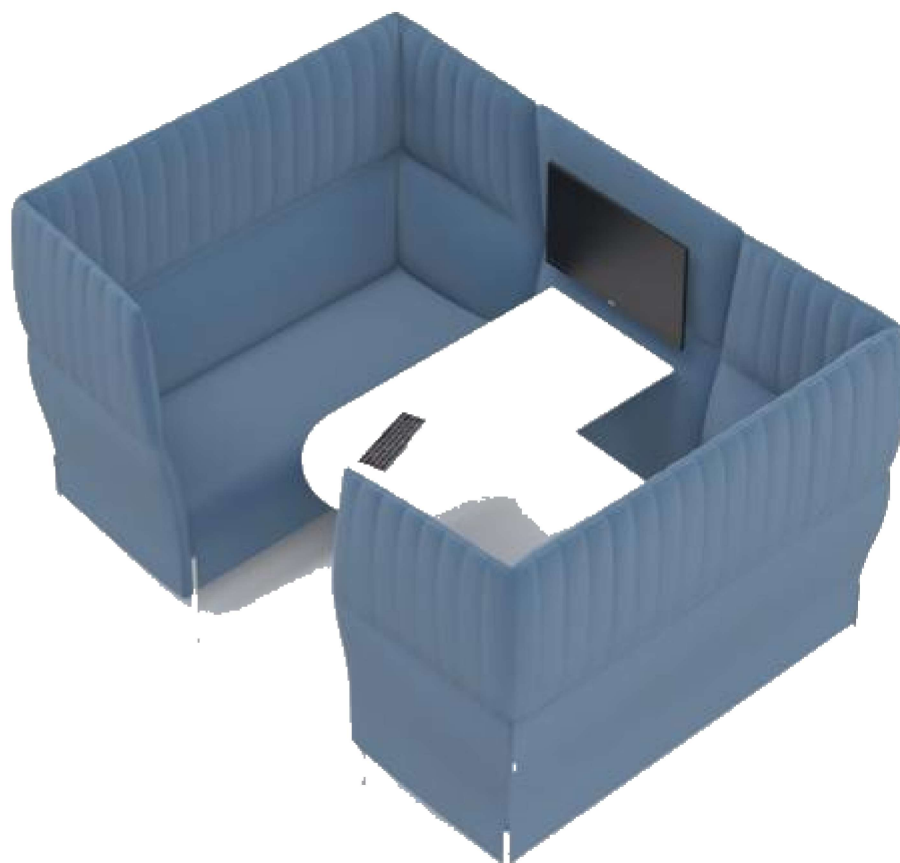

Pod Seating

The fundamental idea behind this product family - providing places of shelter and seclusion. It shields users both visually and acoustically from the surrounding environment, forming a space for withdrawal. With its integrated tablet desk, and cable inlet, High back pods offers a flexible and private workspace in the open-plan office for individual tasks requiring concentration

Single seat: L:660mm D:700mm H:800 -1230mm SH:425mm

Two seat : L:1200mm D:700mm H:800 - 1230mm SH:425mm

Three seat: L 1580mm D:750mm H:800 - 1450mm SH:425mm

Product code : HBS3012

Single seat: L:915mm D:715mm H:1400mm SH:450mm

Two seat : L:1250mm D:810mm H:1000 SH:400mm

Three seat: L 1900mm D:810mm H:1000 SH:400mm

Product code : HBS3015

Single seat: L:700mm D:800mm H:1130 SH:425mm

Two seat : L:1600mm D:800mm H:1130 SH:425mm

Three seat: L 2100mm D:800mm H:1130 SH:425mm

Product code : HBS3016

Two seat : L:1620mm D:745mm H:1270mm SH:450mm

Booth-seat: L:2300mm D:1620mm H:1270mm SH:450mm

Product code : HBS3017

Single seat: L800mm D:800mm H:1270 SH:450mm

Two seat : L:1500mm D:800mm H:1270 SH:450mm