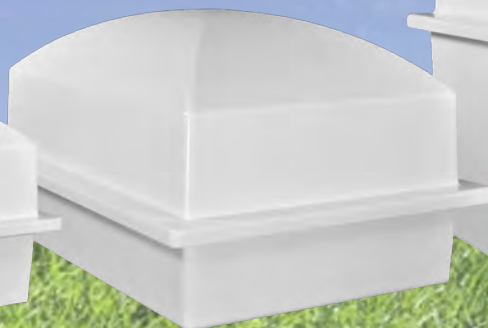

## A Fitting Tribute

**Color options  
in the Regent size:**

Sky Blue

Midnight Navy

Heavenly Pink

Royal Purple

Golden Sun

Granite Grey

Crowne vaults can be easily carried in a ceremony.  
#600 Regent shown

## Urn vaults that stand up to the pressure.

7.5"  
Tall

**#200  
Coronet**

*\*Holds the temporary container*

**#600  
Regent**

*\*Holds most regular urns or 2 temporary containers*

**#800  
Marquis**

*\*Accommodates dual and oversized urns or 6 temporary containers*