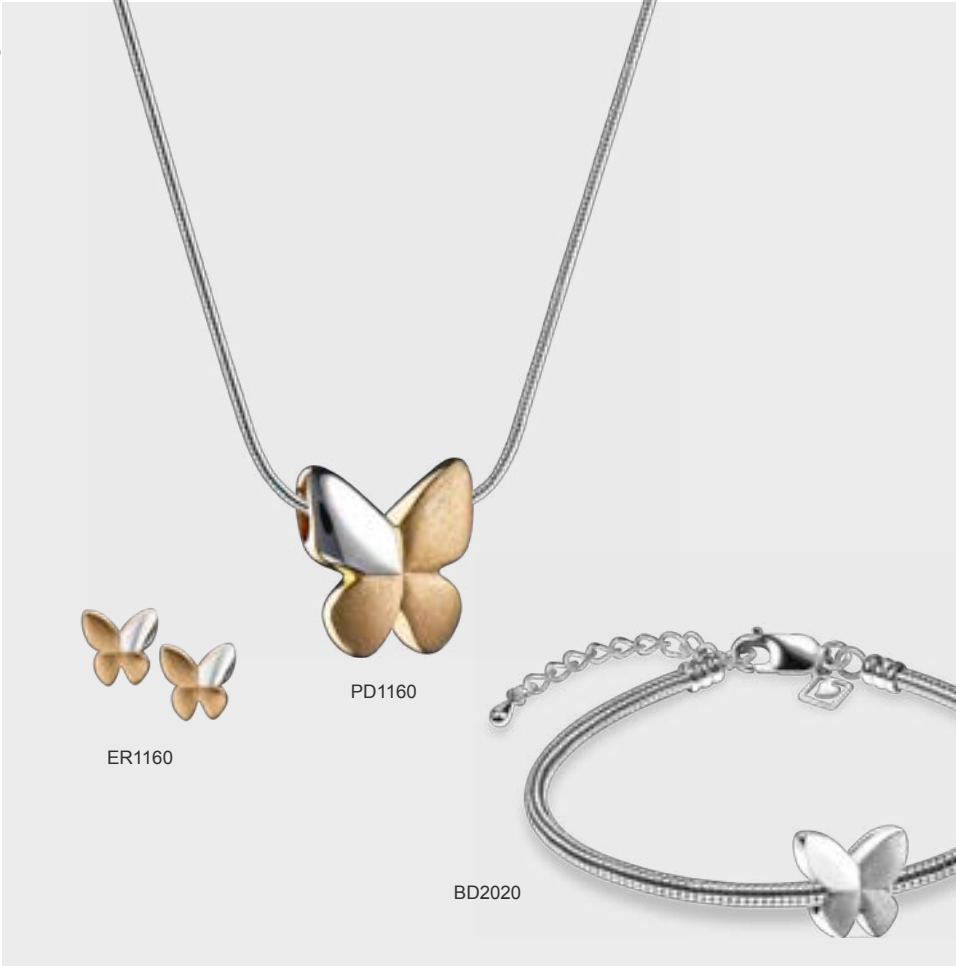

BD2060 TearDrop™ Ashes Bead Pol & Bru Silver | Vol. Symbolic | W 0.4 Inch H 0.4 Inch | Sterling 925 Silver | RhodiumCoat™

- ER1010** LoveHeart™ Stud Earrings Pol Silver | W 0.4 Inch H 0.4 Inch | Sterling 925 Silver | RhodiumCoat™
- ER1011** LoveHeart™ Stud Earrings Pol Gold Vermeil | W 0.4 Inch H 0.4 Inch | Sterling 925 Silver | RhodiumCoat™
- ER1020** TearDrop™ Stud Earrings Pol & Bru Silver | W 0.4 Inch H 0.5 Inch | Sterling 925 Silver | RhodiumCoat™
- ER1021** TearDrop™ Stud Earrings Pol & Bru Gold Vermeil | W 0.4 Inch H 0.5 Inch | Sterling 925 Silver | RhodiumCoat™
- ER1022** TearDrop™ Stud Earrings Pol Silver | W 0.4 Inch H 0.5 Inch | Sterling 925 Silver | RhodiumCoat™

Sterling 925 Silver Necklace included with Pendants
 Bracelet not included with Beads, sold separately as AC1001
 Earrings have no cavity for Ashes

LoveUrns® Treasure™ ~ Wear your Love™

TearDrop™
 UK PATENT 90017442360001.00 BRACELET SOLD SEPARATELY
 EU IPO 90017442360001.00
 US PATENT D717,515