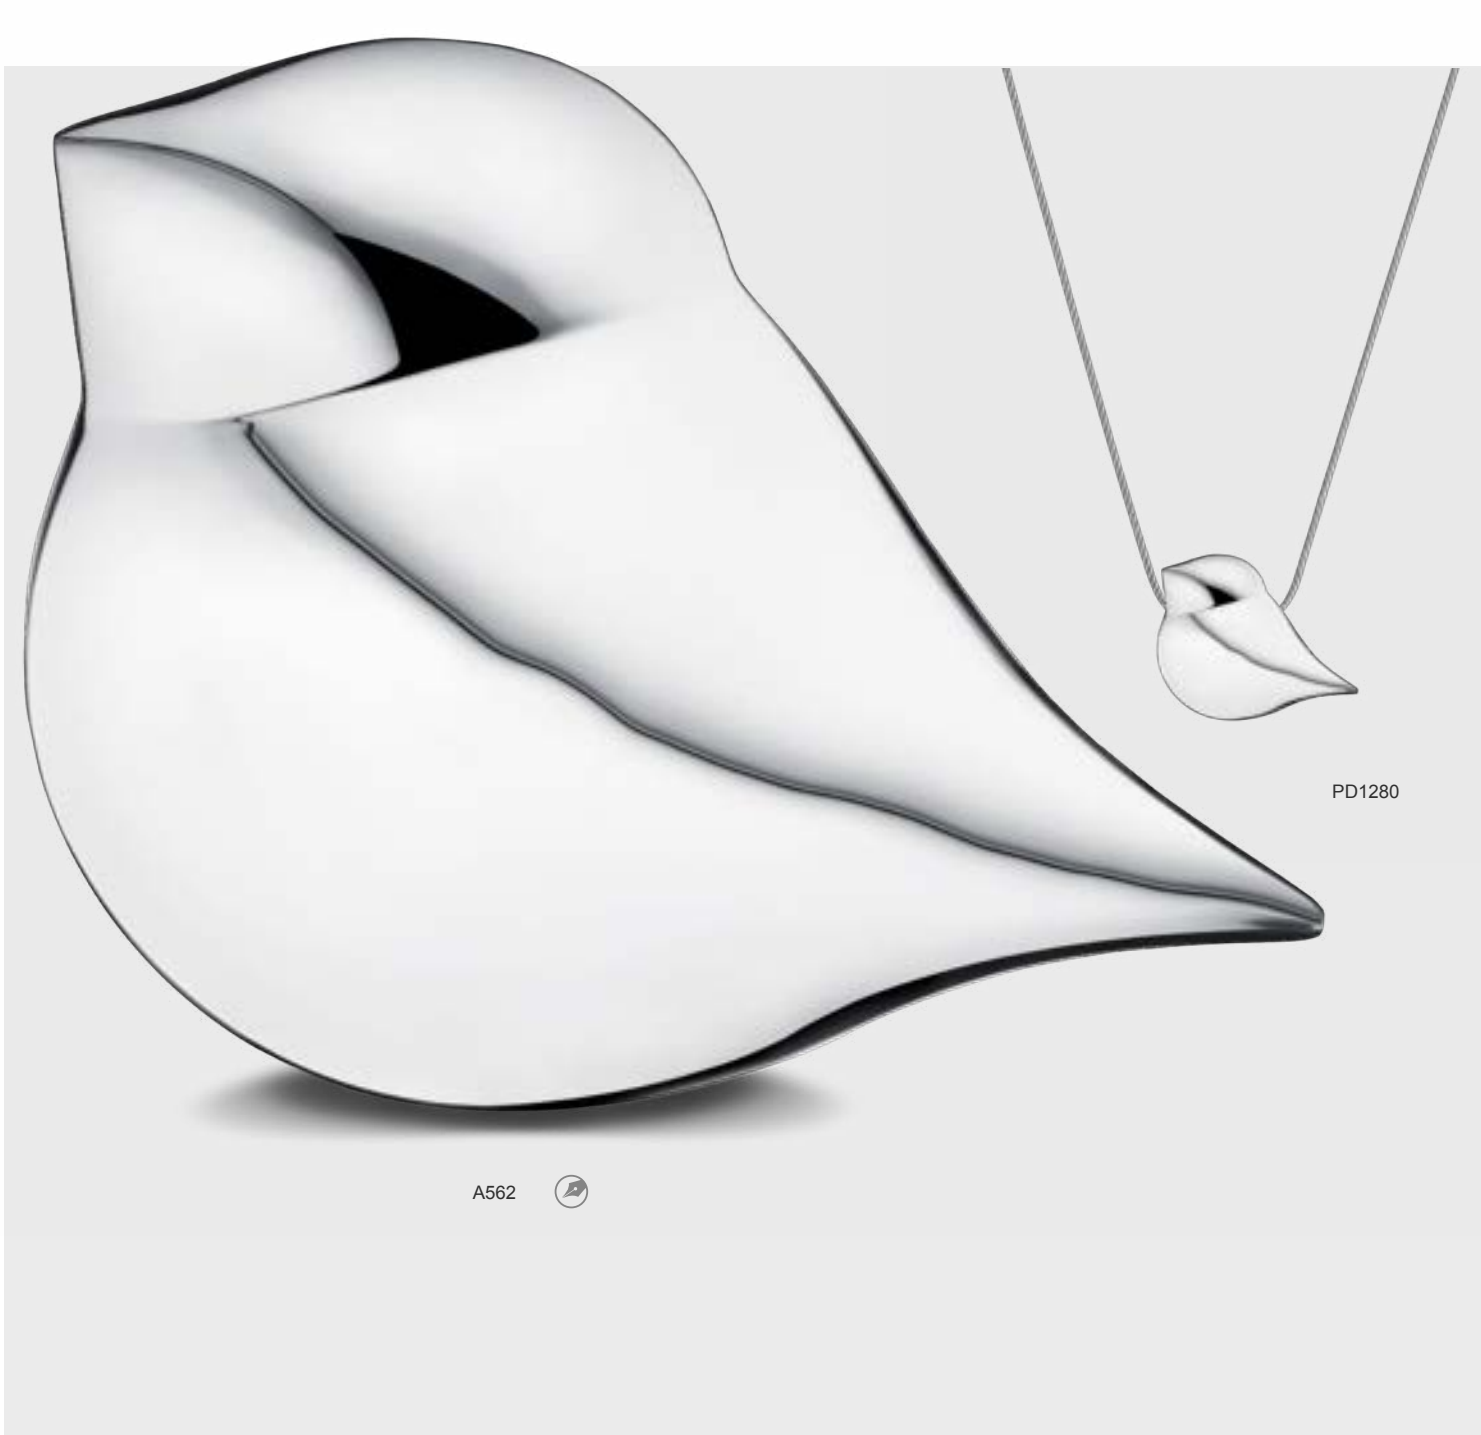

- **A562** SoulBird™ Standard Adult Urn Pol Silver | Vol. 235 Cu Inch | L 10.2 Inch W 7.3 Inch H 8.5 Inch | Brass | GlossCoat™
- **A563** SoulBird™ Standard Adult Urn Pol Silver | Vol. 226 Cu Inch | L 11.6 Inch W 7.3 Inch H 7.9 Inch | Brass | GlossCoat™
- **K562** SoulBird™ Keepsake Urn Pol Silver | Vol. 4 Cu Inch | L 3 Inch W 1.8 Inch H 2.4 Inch | Brass | GlossCoat™
- **K563** SoulBird™ Keepsake Urn Pol Silver | Vol. 4 Cu Inch | L 3.1 Inch W 2 Inch H 2 Inch | Brass | GlossCoat™

PD1280 SoulBird™ Ashes Pendant Pol Silver | Vol. Symbolic | W 0.7 Inch H 0.6 Inch | Sterling 925 Silver | RhodiumCoat™

Sterling 925 Silver Necklace included with Pendants

LoveUrns® Treasure™ ~ Wear your Love™

Handcrafted with Love™ by LoveUrns®

SoulBirds™

PD1280

A562