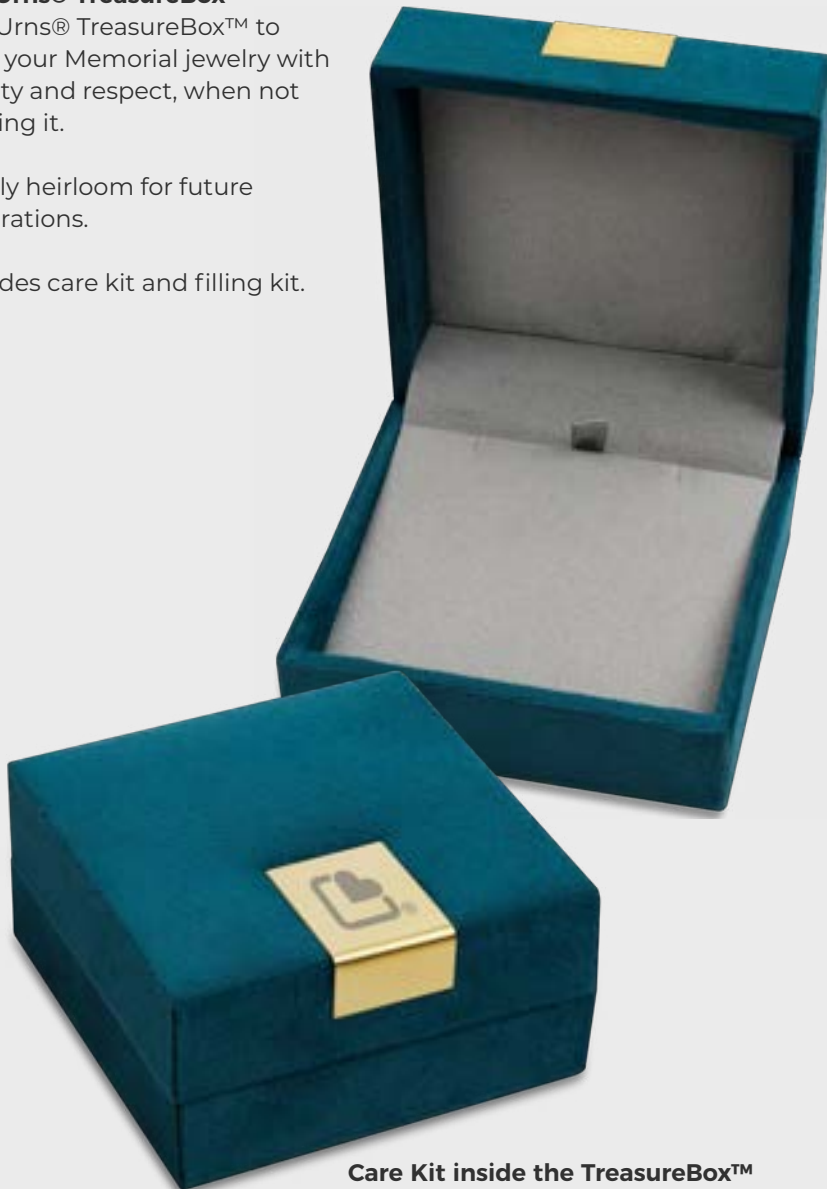

LoveUrns® Treasure

Treasure™ by LoveUrns® is the largest and finest selection of Cremation Jewelry made of Sterling Silver 925. The jewelry has a hollow chamber inside and a portion of ashes can be placed inside and sealed. Many of our customers purchase memorial jewelry to hand down as a family heirloom. We hope that in some small way our pieces will bring you years of comforting memories.

Necklace and Bracelet

Pendants include Necklace, made from 925 Sterling Silver Rhodium Plated. 18 Inch length with 2.25 Inch extension and lobster claw closure. Cremation Beads do not include a Bracelet. Separately available as #AC1001.

Ashes Chamber

Allen Screws and tools provided for easy opening and secure closing of ashes chamber.

Design

Combination of Classic and Contemporary designs ~ Discreet Memorial Jewelry.

LoveUrns® TreasureBox™

LoveUrns® TreasureBox™ to keep your Memorial jewelry with dignity and respect, when not wearing it.

Family heirloom for future generations.

Includes care kit and filling kit.

Care Kit inside the TreasureBox™
Please pull this fabric loop, to find the Care Kit kept underneath the surface.