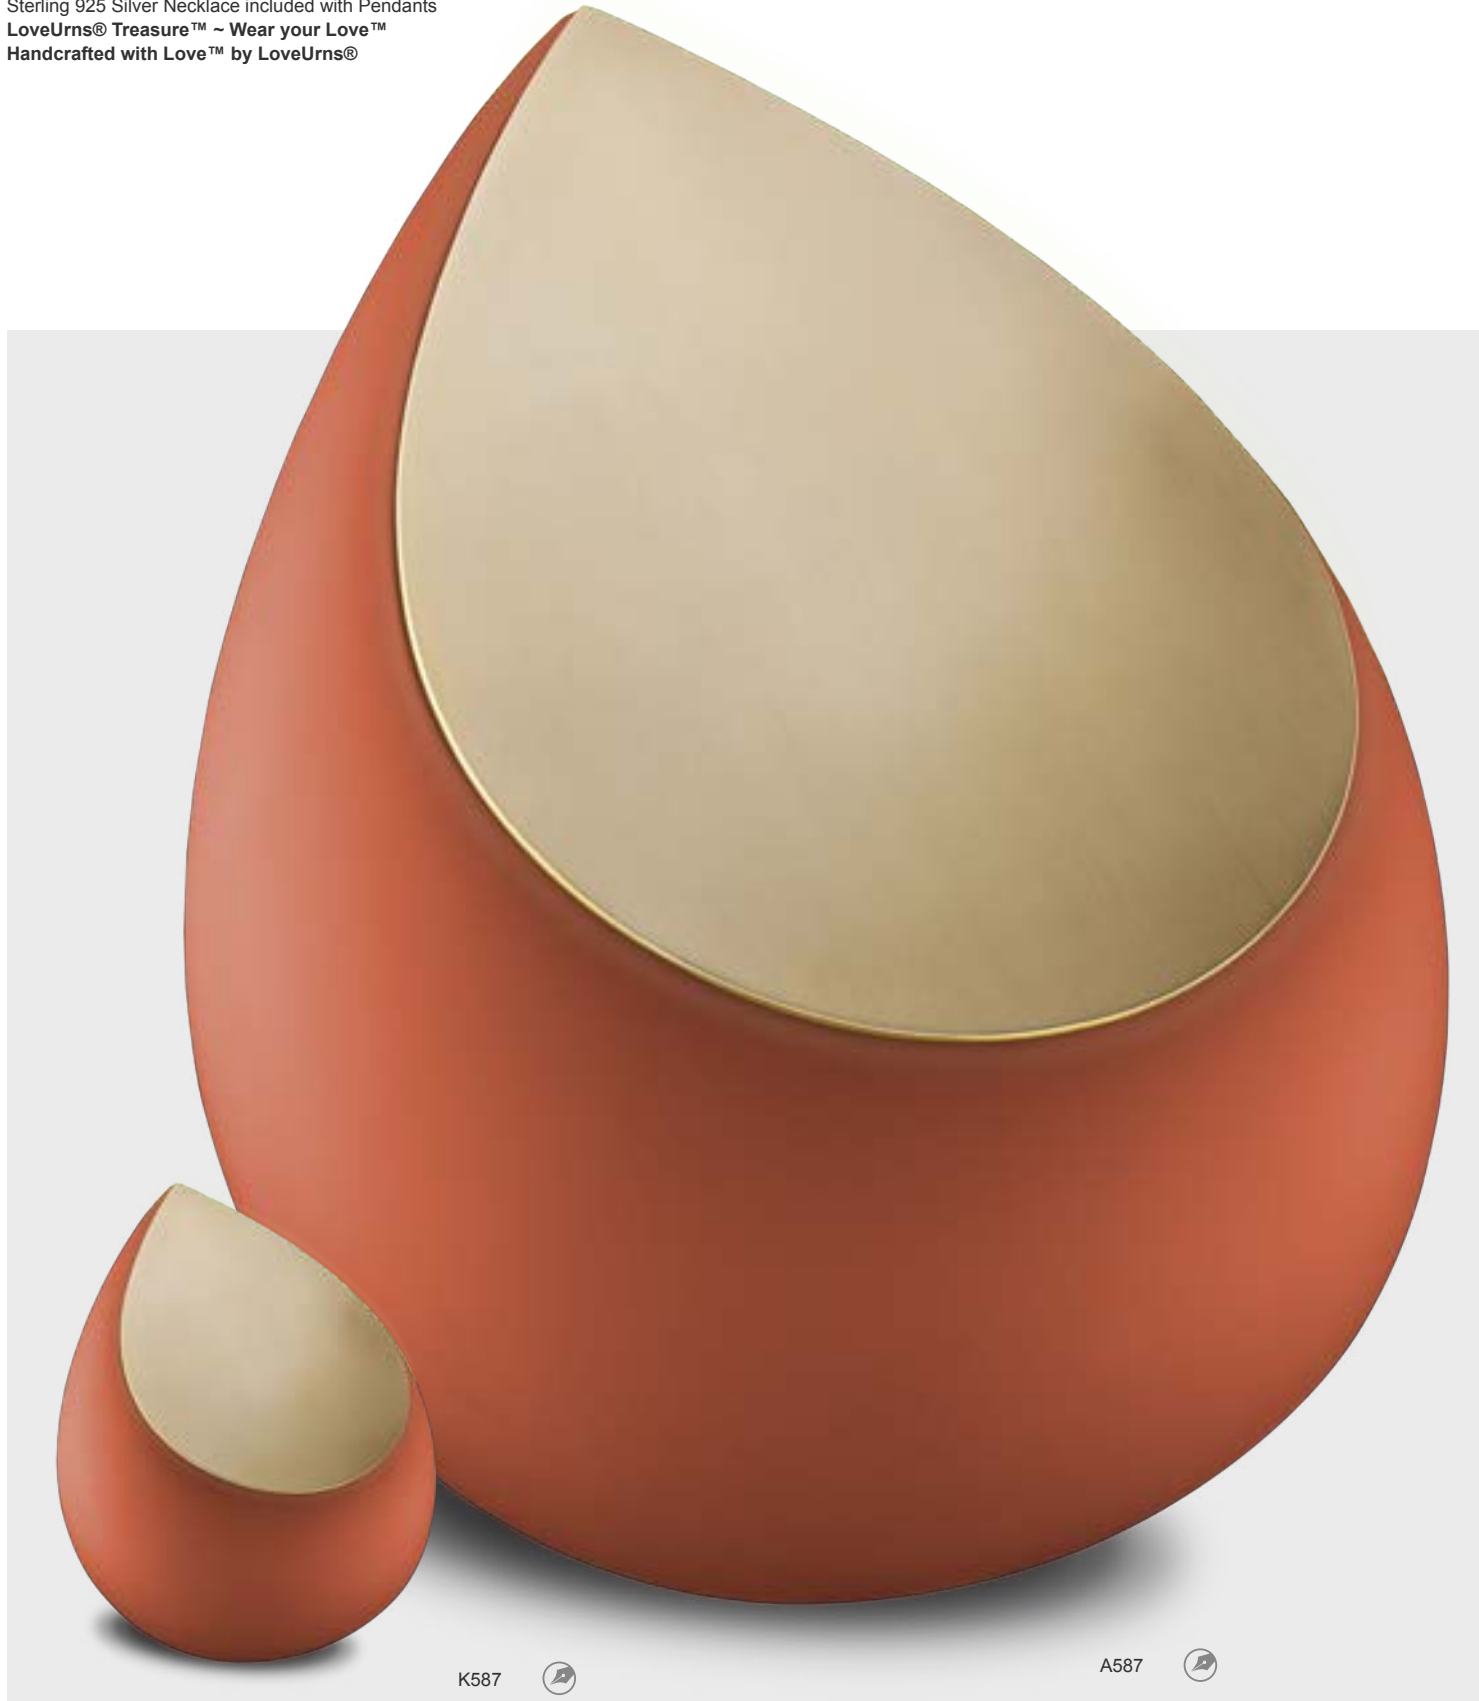

- **A587** Drop™ Standard Adult Urn Terracotta & Bru Gold | Vol. 293 Cu Inch | L 8.3 Inch W 8.5 Inch H 9.8 Inch | Stainless Steel & Alloy | SoftCoat™
- **M587** Drop™ Medium Urn Terracotta & Bru Gold | Vol. 52 Cu Inch | L 5.1 Inch W 5.1 Inch H 5.9 Inch | Stainless Steel & Alloy | SoftCoat™
- **H587** Drop™ Heart Keepsake Urn Terracotta & Bru Gold | Vol. 4 Cu Inch | L 2.8 Inch W 2.8 Inch H 1.8 Inch | Stainless Steel & Alloy | SoftCoat™
- **K587** Drop™ Keepsake Urn Terracotta & Bru Gold | Vol. 7 Cu Inch | L 2.6 Inch W 2.6 Inch H 3.1 Inch | Stainless Steel & Alloy | SoftCoat™
- **T587** Drop™ Tealight Urn Terracotta & Pol Silver | Vol. 19 Cu Inch | L 4.9 Inch W 4.7 Inch H 5.1 Inch | Brass & Alloy | SoftCoat™

- **PD1024** Drop™ Ashes Pendant Pol & Bru Silver | Vol. Symbolic | W 0.6 Inch H 0.7 Inch | Sterling 925 Silver | RhodiumCoat™
- **PD1025** Drop™ Ashes Pendant Pol & Bru Gold Vermeil | Vol. Symbolic | W 0.6 Inch H 0.7 Inch | Sterling 925 Silver | RhodiumCoat™
- **PD1026** Drop™ Ashes Pendant Pol & Bru Rose Gold Vermeil | Vol. Symbolic | W 0.6 Inch H 0.7 Inch | Sterling 925 Silver | RhodiumCoat™

Glass insert included with Tealights - Candle not included
Sterling 925 Silver Necklace included with Pendants
LoveUrns® Treasure™ ~ Wear your Love™
Handcrafted with Love™ by LoveUrns®

K587

A587

Drop™

US PATENT D938,688   EUIPO 007449244-0001   UK PATENT 90074492440001.00