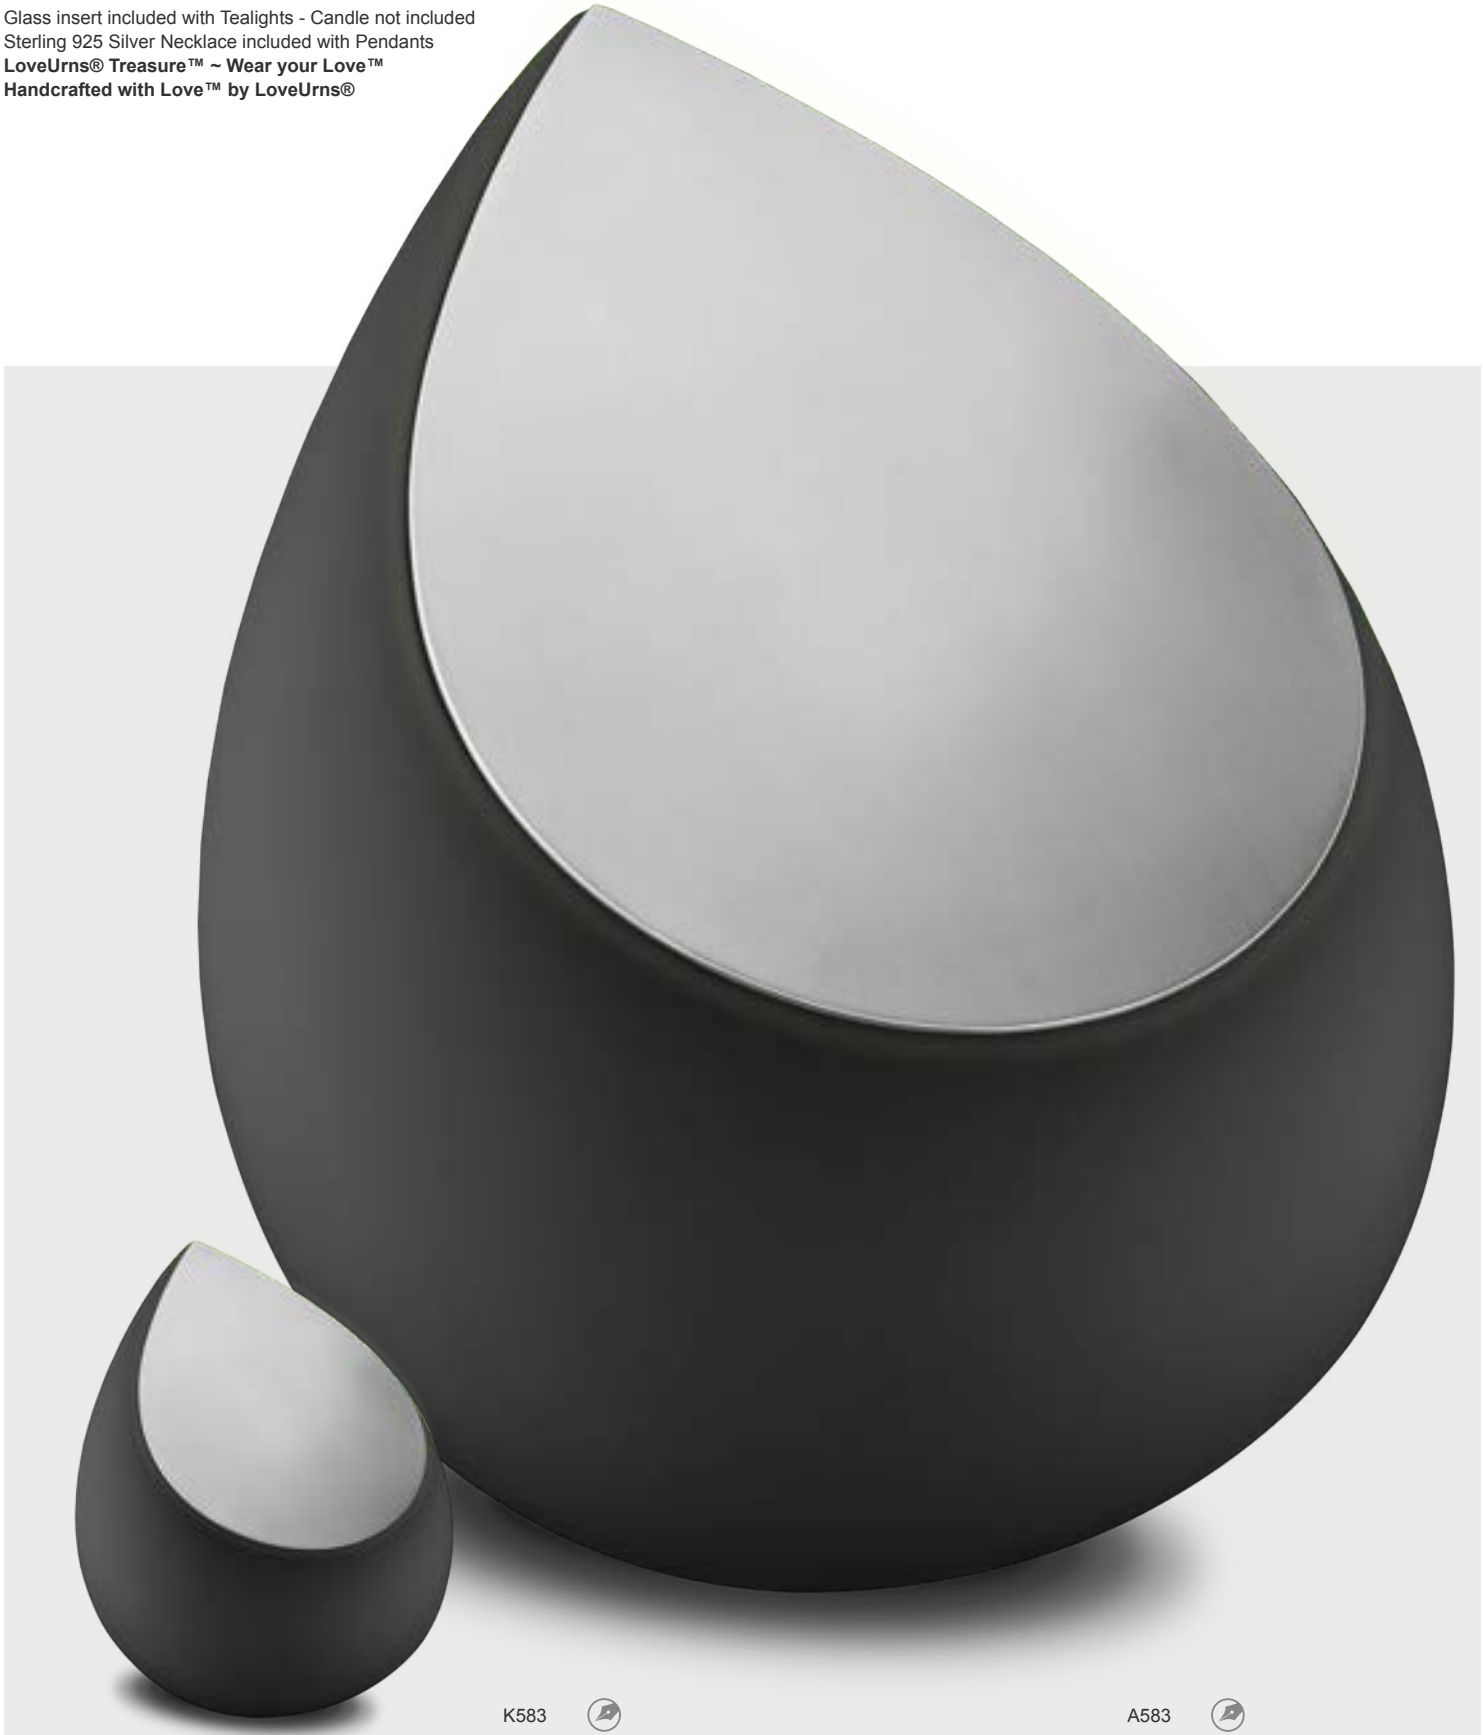

- **A583** Drop™ Standard Adult Urn Black & Bru Pewter | Vol. 293 Cu Inch | L 8.3 Inch W 8.5 Inch H 9.8 Inch | Stainless Steel & Alloy | SoftCoat™
- **M583** Drop™ Medium Urn Black & Bru Pewter | Vol. 52 Cu Inch | L 5.1 Inch W 5.1 Inch H 5.9 Inch | Stainless Steel & Alloy | SoftCoat™
- **H583** Drop™ Heart Keepsake Urn Black & Bru Pewter | Vol. 4 Cu Inch | L 2.8 Inch W 2.8 Inch H 1.8 Inch | Stainless Steel & Alloy | SoftCoat™
- **K583** Drop™ Keepsake Urn Black & Bru Pewter | Vol. 7 Cu Inch | L 2.6 Inch W 2.6 Inch H 3.1 Inch | Stainless Steel & Alloy | SoftCoat™
- **T583** Drop™ Tealight Urn Black & Pol Silver | Vol. 19 Cu Inch | L 4.9 Inch W 4.7 Inch H 5.1 Inch | Brass & Alloy | SoftCoat™

- **PD1024** Drop™ Ashes Pendant Pol & Bru Silver | Vol. Symbolic | W 0.6 Inch H 0.7 Inch | Sterling 925 Silver | RhodiumCoat™
- **PD1025** Drop™ Ashes Pendant Pol & Bru Gold Vermeil | Vol. Symbolic | W 0.6 Inch H 0.7 Inch | Sterling 925 Silver | RhodiumCoat™
- **PD1026** Drop™ Ashes Pendant Pol & Bru Rose Gold Vermeil | Vol. Symbolic | W 0.6 Inch H 0.7 Inch | Sterling 925 Silver | RhodiumCoat™

Glass insert included with Tealights - Candle not included
Sterling 925 Silver Necklace included with Pendants
LoveUrns® Treasure™ ~ Wear your Love™
Handcrafted with Love™ by LoveUrns®

Drop™

UK PATENT 90074492440001.00

EUIPO 007449244-0001

US PATENT D938,688

© LOVEURNS® 2023

K583

A583