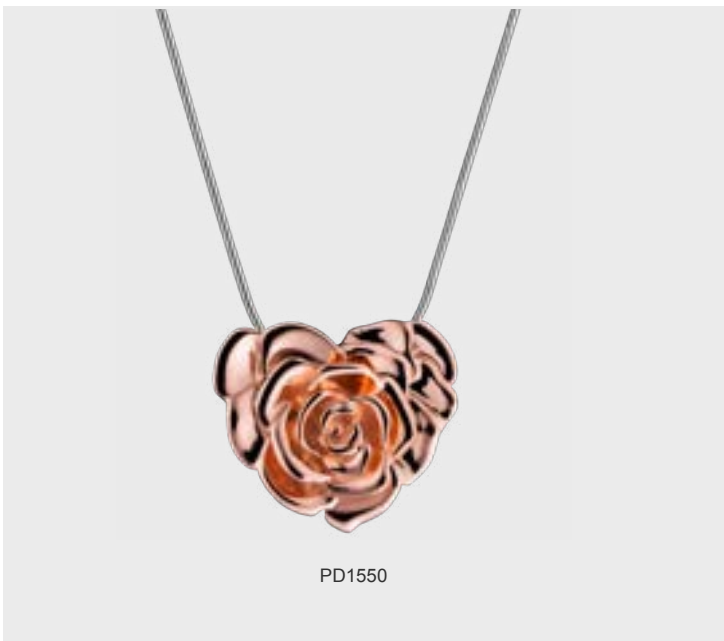

LoveRose™

PD1550