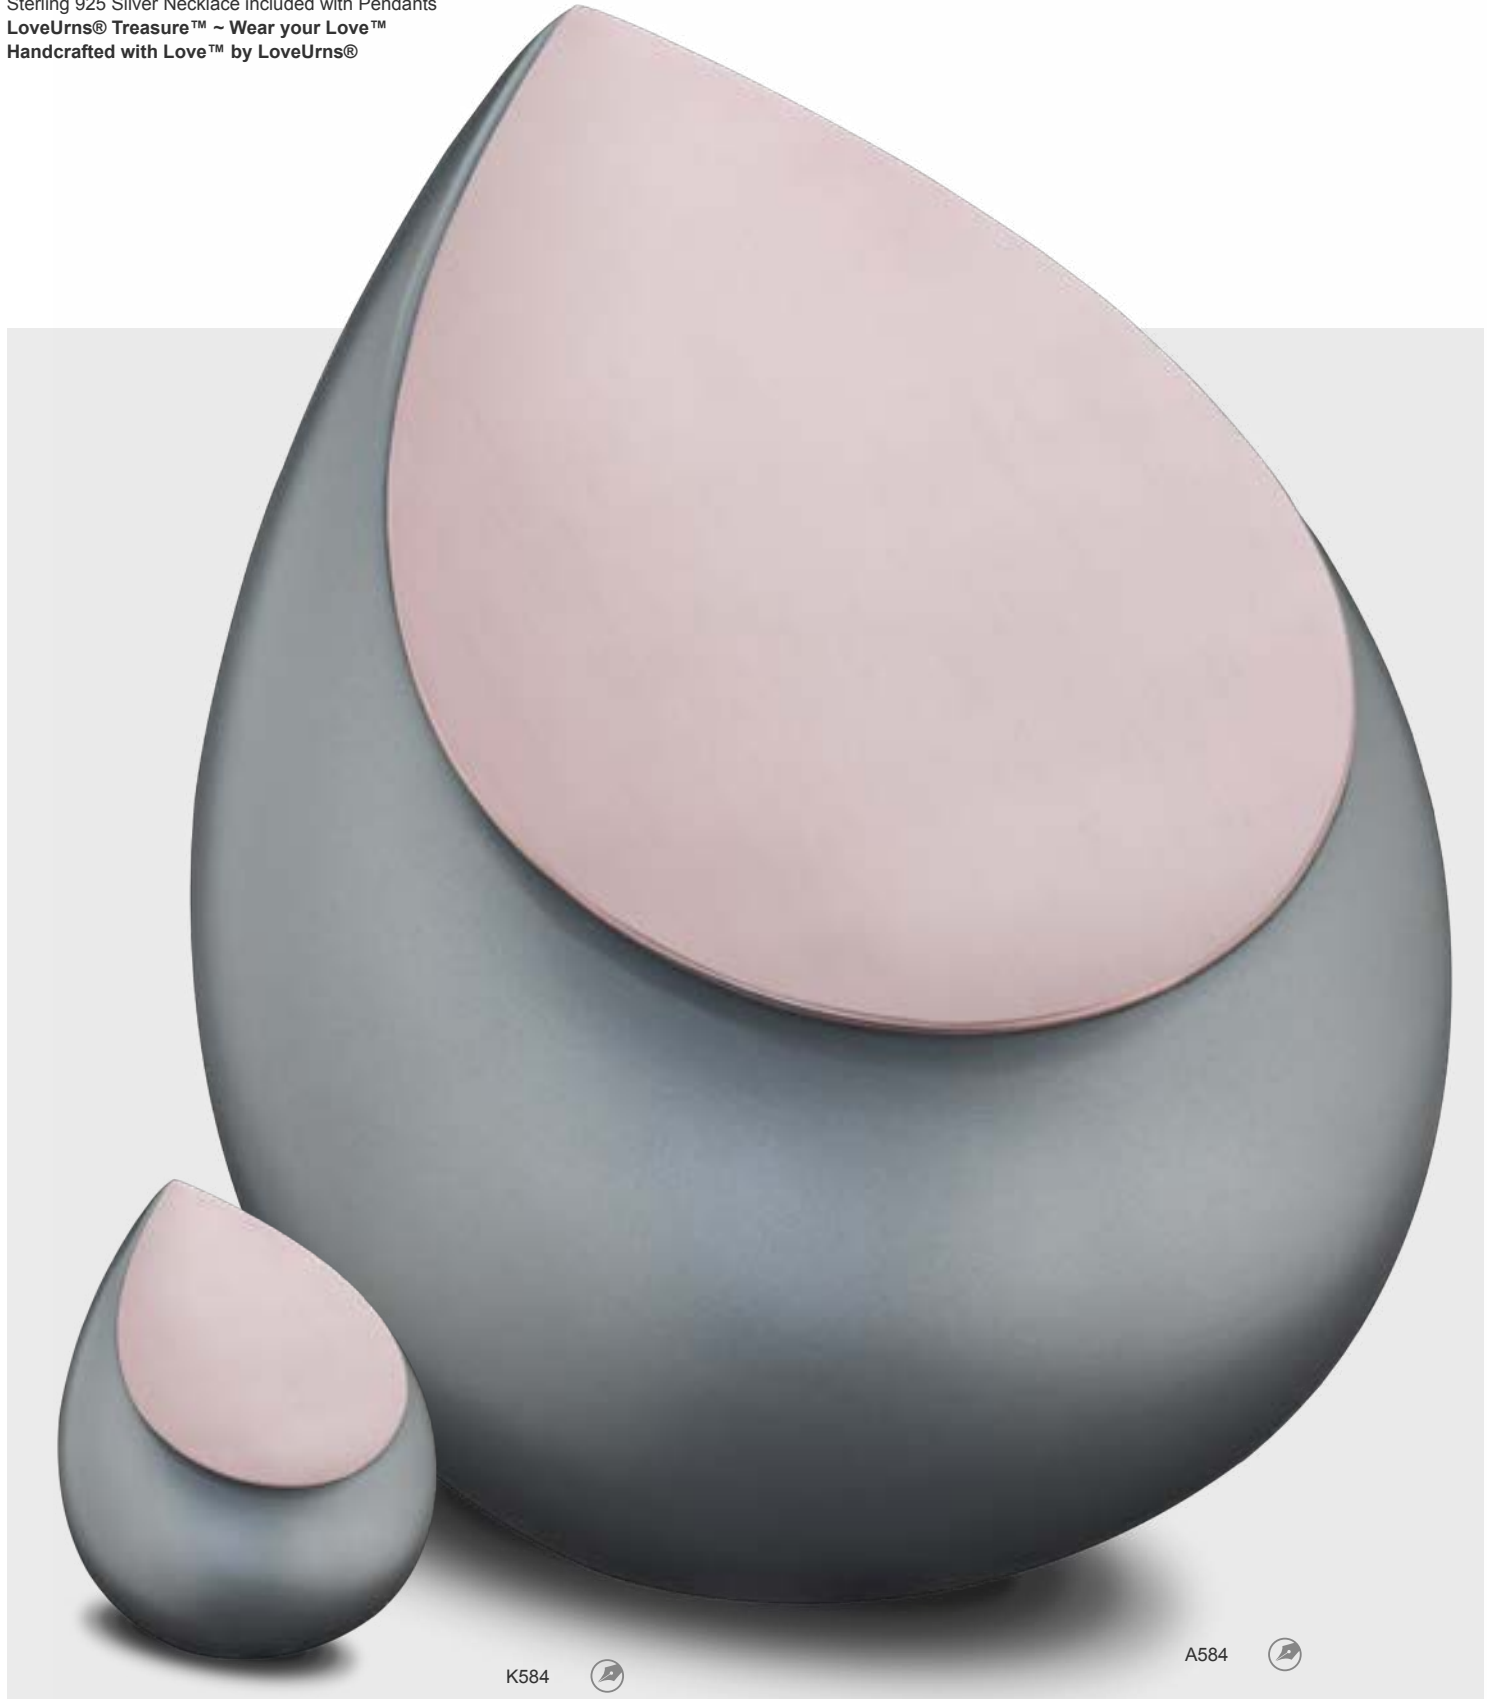

- **A584** Drop™ Standard Adult Urn French Grey & Bru RoseGold | Vol. 293 Cu Inch | L 8.3 Inch W 8.5 Inch H 9.8 Inch | Stainless Steel & Alloy | SoftCoat™
- **M584** Drop™ Medium Urn French Grey & Bru RoseGold | Vol. 52 Cu Inch | L 5.1 Inch W 5.1 Inch H 5.9 Inch | Stainless Steel & Alloy | SoftCoat™
- **H584** Drop™ Heart Keepsake Urn French Grey & Bru RoseGold | Vol. 4 Cu Inch | L 2.8 Inch W 2.8 Inch H 1.8 Inch | Stainless Steel & Alloy | SoftCoat™
- **K584** Drop™ Keepsake Urn French Grey & Bru RoseGold | Vol. 7 Cu Inch | L 2.6 Inch W 2.6 Inch H 3.1 Inch | Stainless Steel & Alloy | SoftCoat™
- **T584** Drop™ Tealight Urn French Grey & Pol Silver | Vol. 19 Cu Inch | L 4.9 Inch W 4.7 Inch H 5.1 Inch | Brass & Alloy | SoftCoat™

- **PD1024** Drop™ Ashes Pendant Pol & Bru Silver | Vol. Symbolic | W 0.6 Inch H 0.7 Inch | Sterling 925 Silver | RhodiumCoat™
- **PD1025** Drop™ Ashes Pendant Pol & Bru Gold Vermeil | Vol. Symbolic | W 0.6 Inch H 0.7 Inch | Sterling 925 Silver | RhodiumCoat™
- **PD1026** Drop™ Ashes Pendant Pol & Bru Rose Gold Vermeil | Vol. Symbolic | W 0.6 Inch H 0.7 Inch | Sterling 925 Silver | RhodiumCoat™

Glass insert included with Tealights - Candle not included
Sterling 925 Silver Necklace included with Pendants
LoveUrns® Treasure™ ~ Wear your Love™
Handcrafted with Love™ by LoveUrns®

K584

A584