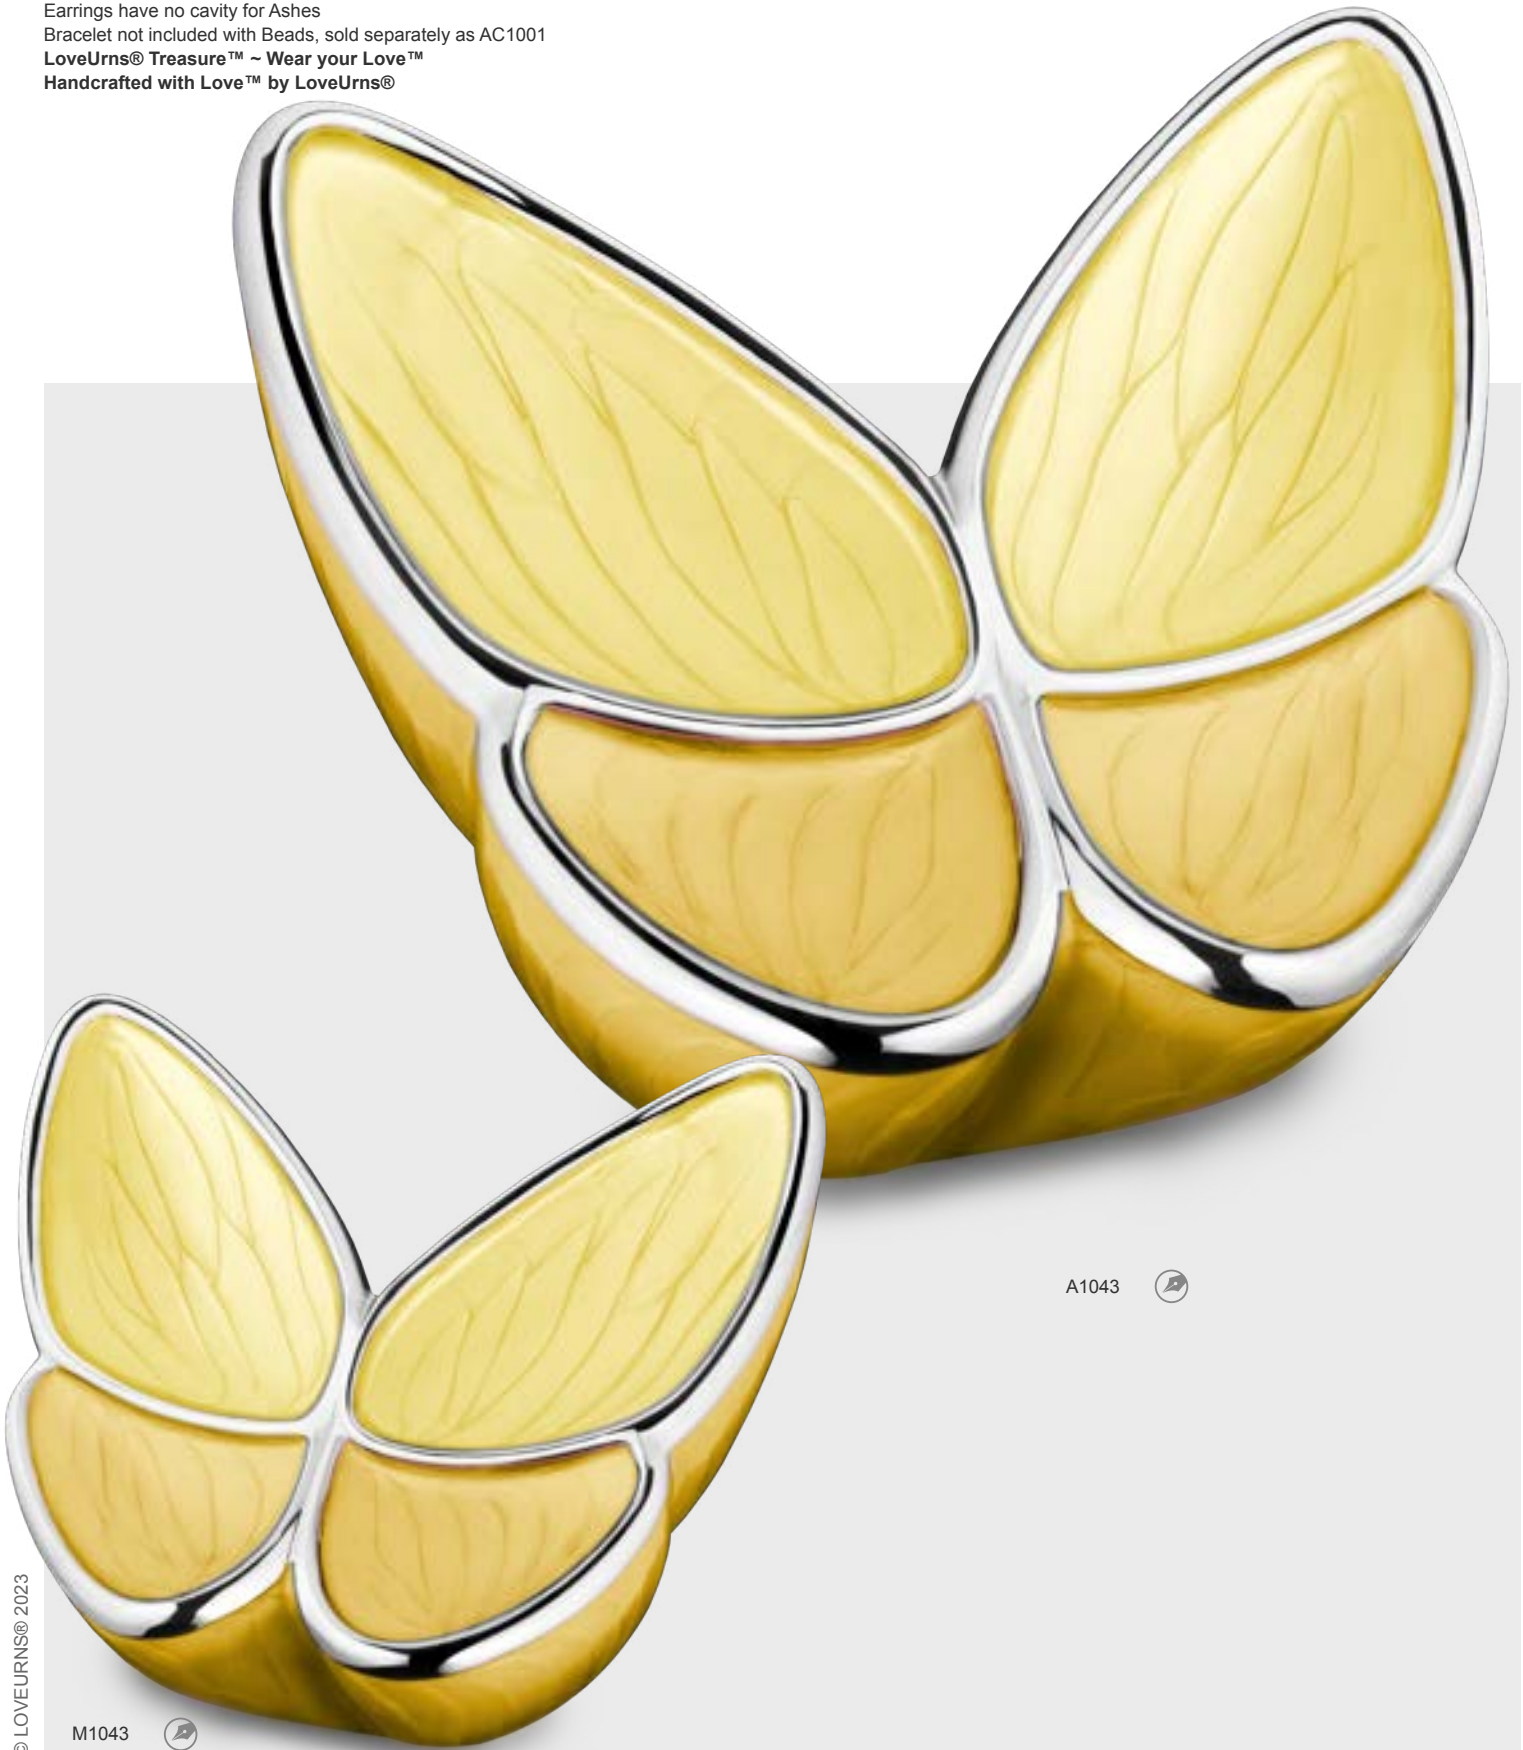

A1043 Wings of Hope™ Standard Adult Urn Pearl Yellow & Pol Silver | Vol. 220 Cu Inch | L 8.3 Inch W 10.6 Inch H 9.1 Inch | Brass & Alloy | PearlCoat™
M1043 Wings of Hope™ Medium Urn Pearl Yellow & Pol Silver | Vol. 25 Cu Inch | L 4.5 Inch W 6.5 Inch H 4.5 Inch | Brass & Alloy | PearlCoat™
K1043 Wings of Hope™ Keepsake Urn Pearl Yellow & Pol Silver | Vol. 4 Cu Inch | L 2.4 Inch W 3.3 Inch H 2.4 Inch | Brass & Alloy | PearlCoat™

PD1203 Wings of Hope™ Ashes Pendant Pearl Yellow & Pol Silver | Vol. Symbolic | W 0.8 Inch H 0.6 Inch | Sterling 925 Silver | RhodiumCoat™
BD2093 Wings of Hope™ Ashes Bead Pearl Yellow & Pol Silver | Vol. Symbolic | W 0.5 Inch H 0.5 Inch | Sterling 925 Silver | RhodiumCoat™
ER1203 Wings of Hope™ Stud Earrings Pearl Yellow & Pol Silver | W 0.5 Inch H 0.4 Inch | Sterling 925 Silver | RhodiumCoat™

Sterling 925 Silver Necklace included with Pendants
Earrings have no cavity for Ashes
Bracelet not included with Beads, sold separately as AC1001
LoveUrns® Treasure™ ~ Wear your Love™
Handcrafted with Love™ by LoveUrns®

Wings of Hope™

A1043

M1043