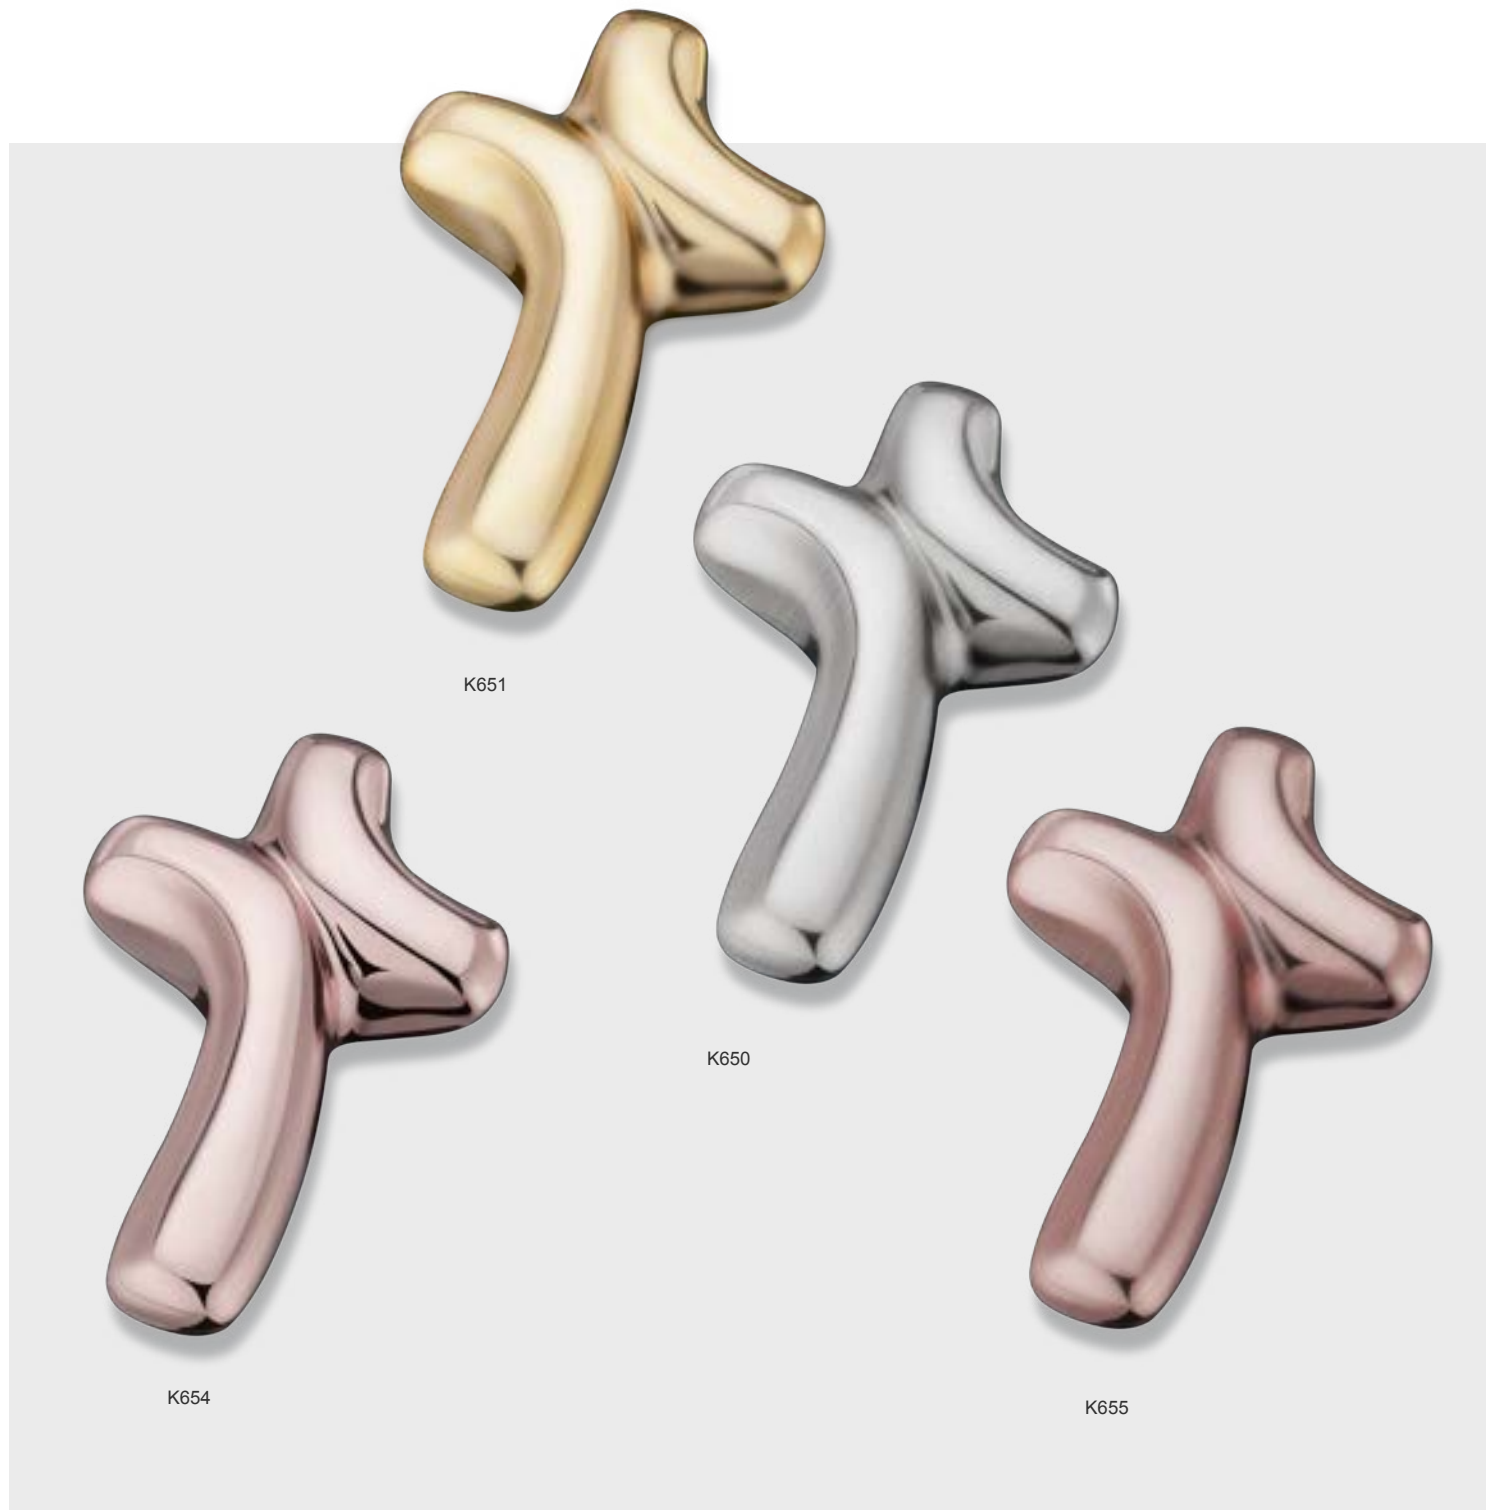

- **K650** ComfortCross™ Keepsake Urn Bru Pewter | Vol. 4 Cu Inch | L 4.1 Inch W 2.6 Inch H 1.4 Inch | Brass | GlossCoat™
- **K651** ComfortCross™ Keepsake Urn Bru Gold | Vol. 4 Cu Inch | L 4.1 Inch W 2.6 Inch H 1.4 Inch | Brass | GlossCoat™
- **K652** ComfortCross™ Keepsake Urn Pol Silver | Vol. 4 Cu Inch | L 4.1 Inch W 2.6 Inch H 1.4 Inch | Brass | GlossCoat™
- **K653** ComfortCross™ Keepsake Urn Pol Gold | Vol. 4 Cu Inch | L 4.1 Inch W 2.6 Inch H 1.4 Inch | Brass | GlossCoat™
- **K654** ComfortCross™ Keepsake Urn Pol RoseGold | Vol. 4 Cu Inch | L 4.1 Inch W 2.6 Inch H 1.4 Inch | Brass | GlossCoat™
- **K655** ComfortCross™ Keepsake Urn Bru RoseGold | Vol. 4 Cu Inch | L 4.1 Inch W 2.6 Inch H 1.4 Inch | Brass | GlossCoat™

- **PD1132** ComfortCross™ Ashes Pendant Pol Silver | Vol. Symbolic | W 0.5 Inch H 0.8 Inch | Sterling 925 Silver | RhodiumCoat™
- **PD1133** ComfortCross™ Ashes Pendant Pol Gold | Vol. Symbolic | W 0.5 Inch H 0.8 Inch | Sterling 925 Silver | RhodiumCoat™

Sterling 925 Silver Necklace included with Pendants
LoveUrns® Treasure™ ~ Wear your Love™
Handcrafted with Love™ by LoveUrns®

K651

K650

K654

K655

ComfortCross™