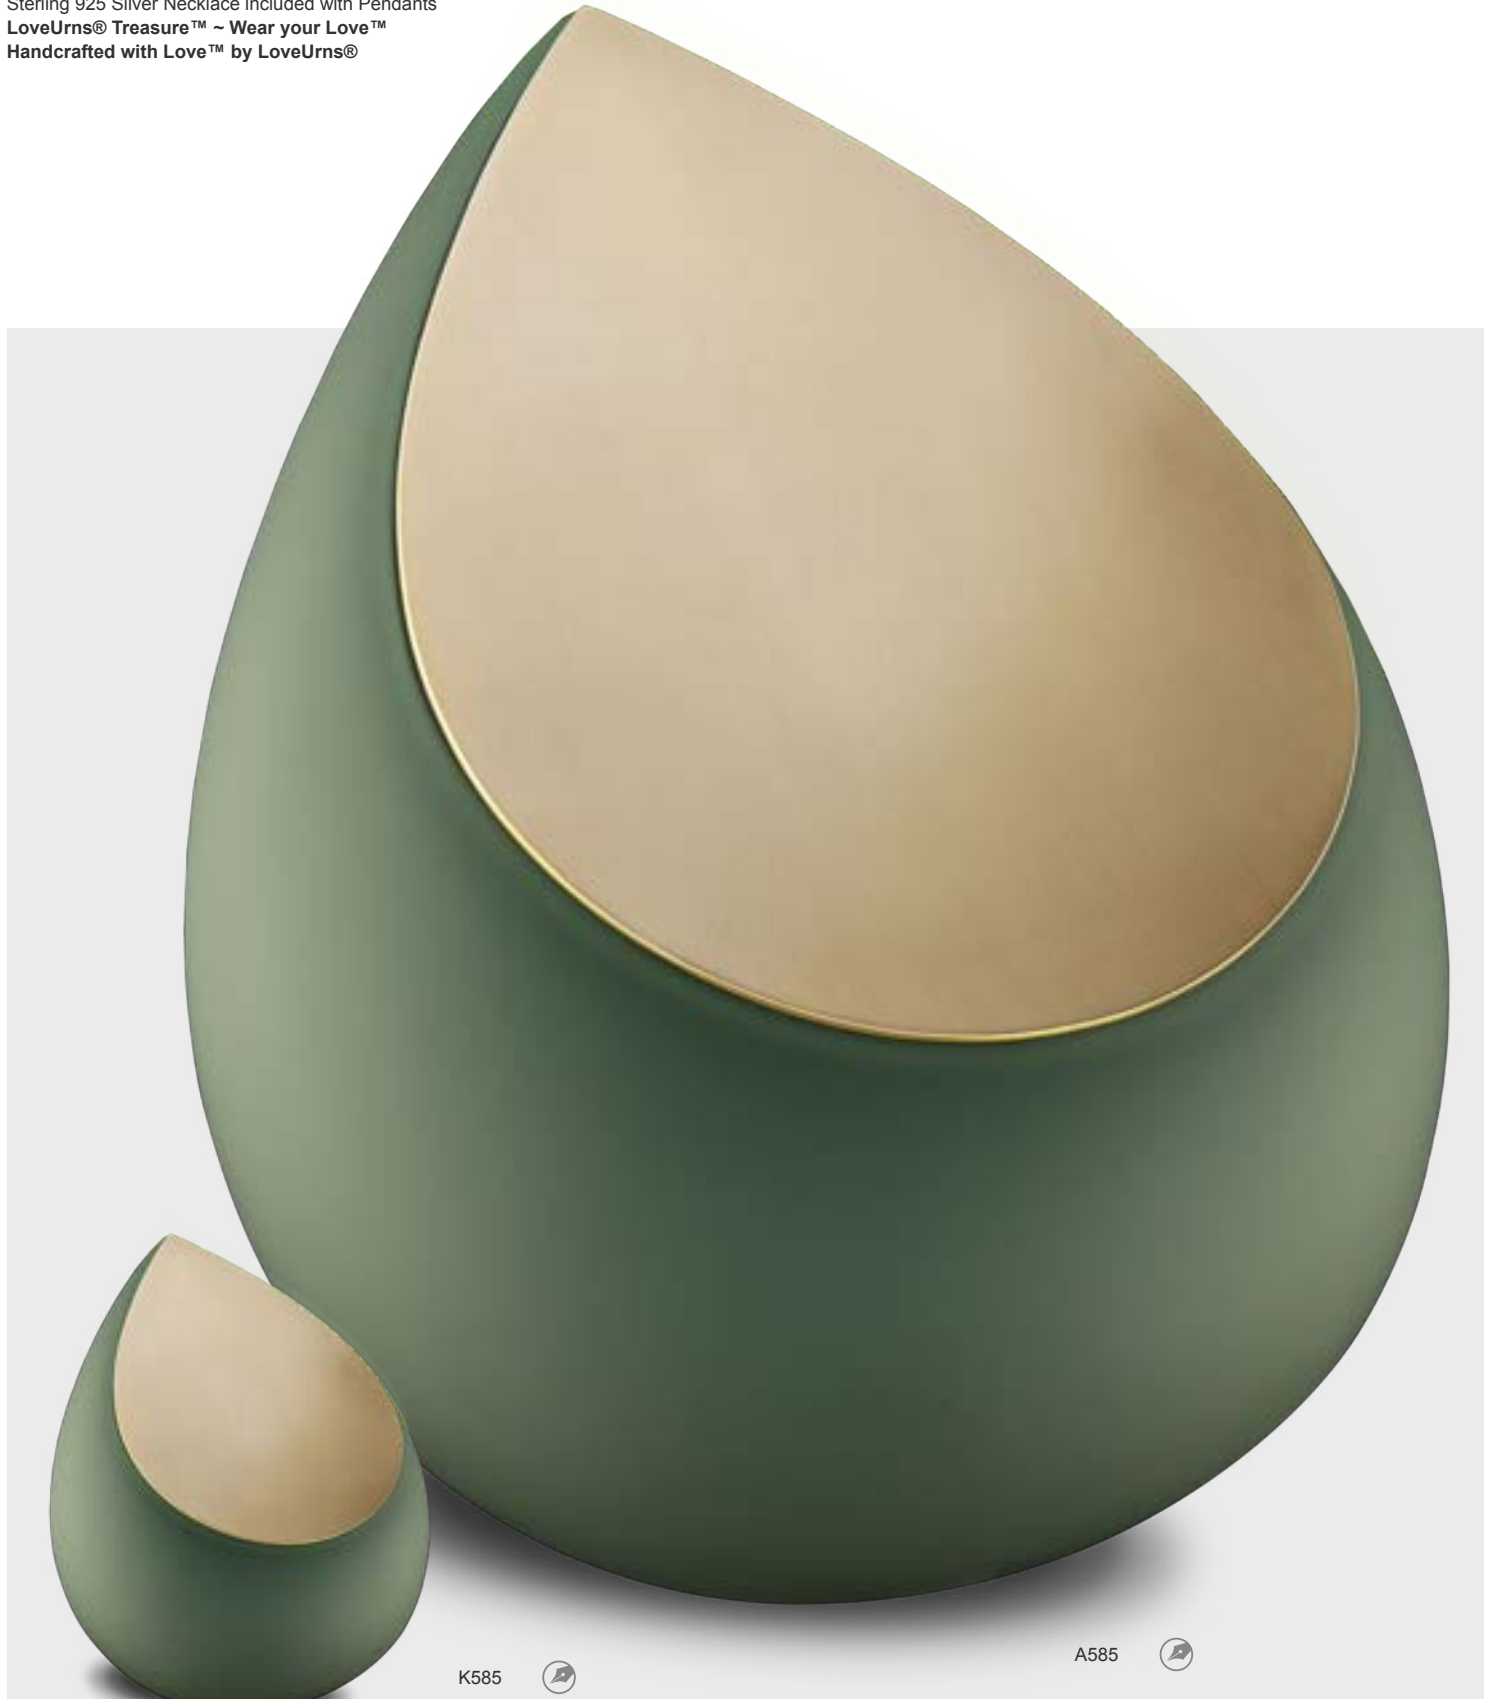

- **A585** Drop™ Standard Adult Urn Sage Green & Bru Gold | Vol. 293 Cu Inch | L 8.3 Inch W 8.5 Inch H 9.8 Inch | Stainless Steel & Alloy | SoftCoat™
- **M585** Drop™ Medium Urn Sage Green & Bru Gold | Vol. 52 Cu Inch | L 5.1 Inch W 5.1 Inch H 5.9 Inch | Stainless Steel & Alloy | SoftCoat™
- **H585** Drop™ Heart Keepsake Urn Sage Green & Bru Gold | Vol. 4 Cu Inch | L 2.8 Inch W 2.8 Inch H 1.8 Inch | Stainless Steel & Alloy | SoftCoat™
- **K585** Drop™ Keepsake Urn Sage Green & Bru Gold | Vol. 7 Cu Inch | L 2.6 Inch W 2.6 Inch H 3.1 Inch | Stainless Steel & Alloy | SoftCoat™
- **T585** Drop™ Tealight Urn Sage Green & Pol Silver | Vol. 19 Cu Inch | L 4.9 Inch W 4.7 Inch H 5.1 Inch | Brass & Alloy | SoftCoat™

- **PD1024** Drop™ Ashes Pendant Pol & Bru Silver | Vol. Symbolic | W 0.6 Inch H 0.7 Inch | Sterling 925 Silver | RhodiumCoat™
- **PD1025** Drop™ Ashes Pendant Pol & Bru Gold Vermeil | Vol. Symbolic | W 0.6 Inch H 0.7 Inch | Sterling 925 Silver | RhodiumCoat™
- **PD1026** Drop™ Ashes Pendant Pol & Bru Rose Gold Vermeil | Vol. Symbolic | W 0.6 Inch H 0.7 Inch | Sterling 925 Silver | RhodiumCoat™

Glass insert included with Tealights - Candle not included
Sterling 925 Silver Necklace included with Pendants
LoveUrns® Treasure™ ~ Wear your Love™
Handcrafted with Love™ by LoveUrns®

K585

A585