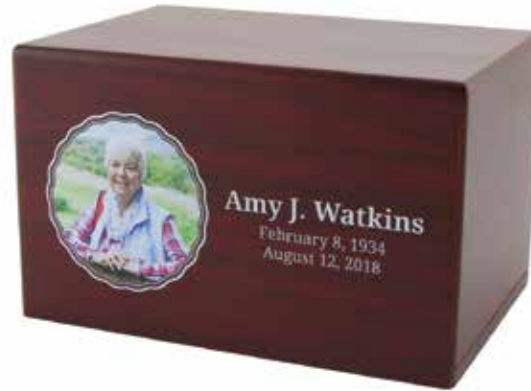

1 SELECT A PRODUCT