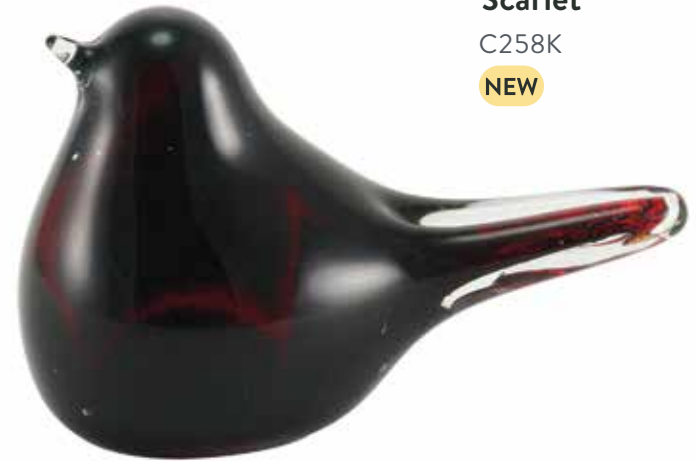

Scarlet
C258K
NEW