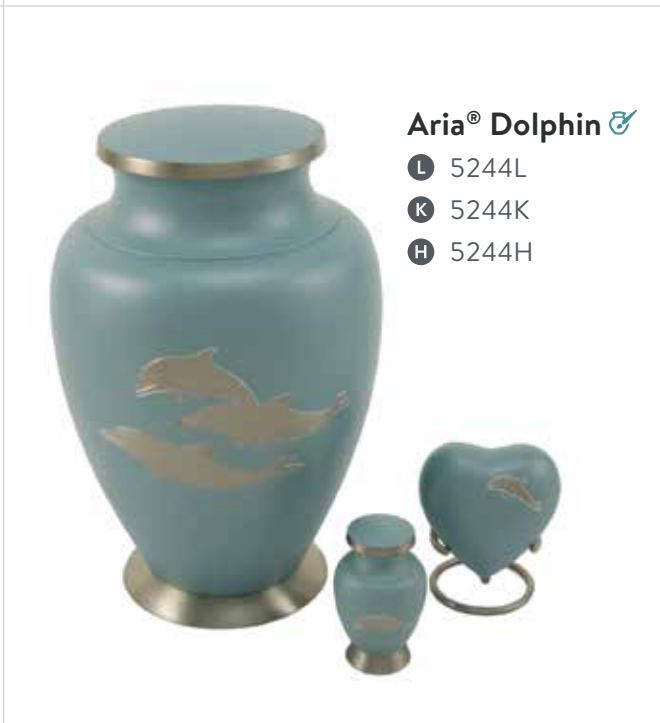

Aria® Rose
L 5243L
K 5243K
H 5243H

Aria® Dolphin
L 5244L
K 5244K
H 5244H