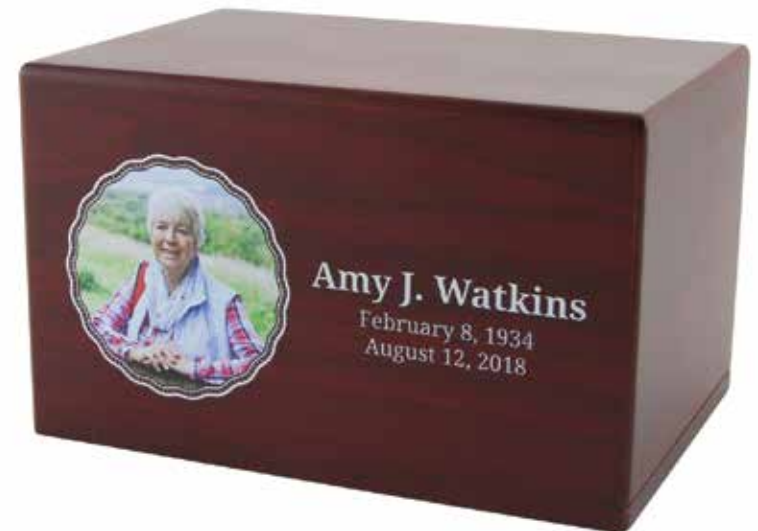

PHOTO PRINTING

You can now customize an urn with a photo of your loved one. Welcome to the newest addition of customization – photo print technology. This new service produces vibrant, photo-realistic printing with a scratch-resistant, durable surface.

The custom photo printing process includes four key steps:

1. 1 Select a product
2. 2 Select a design template
3. 3 Select a font
4. 4 Select a photo