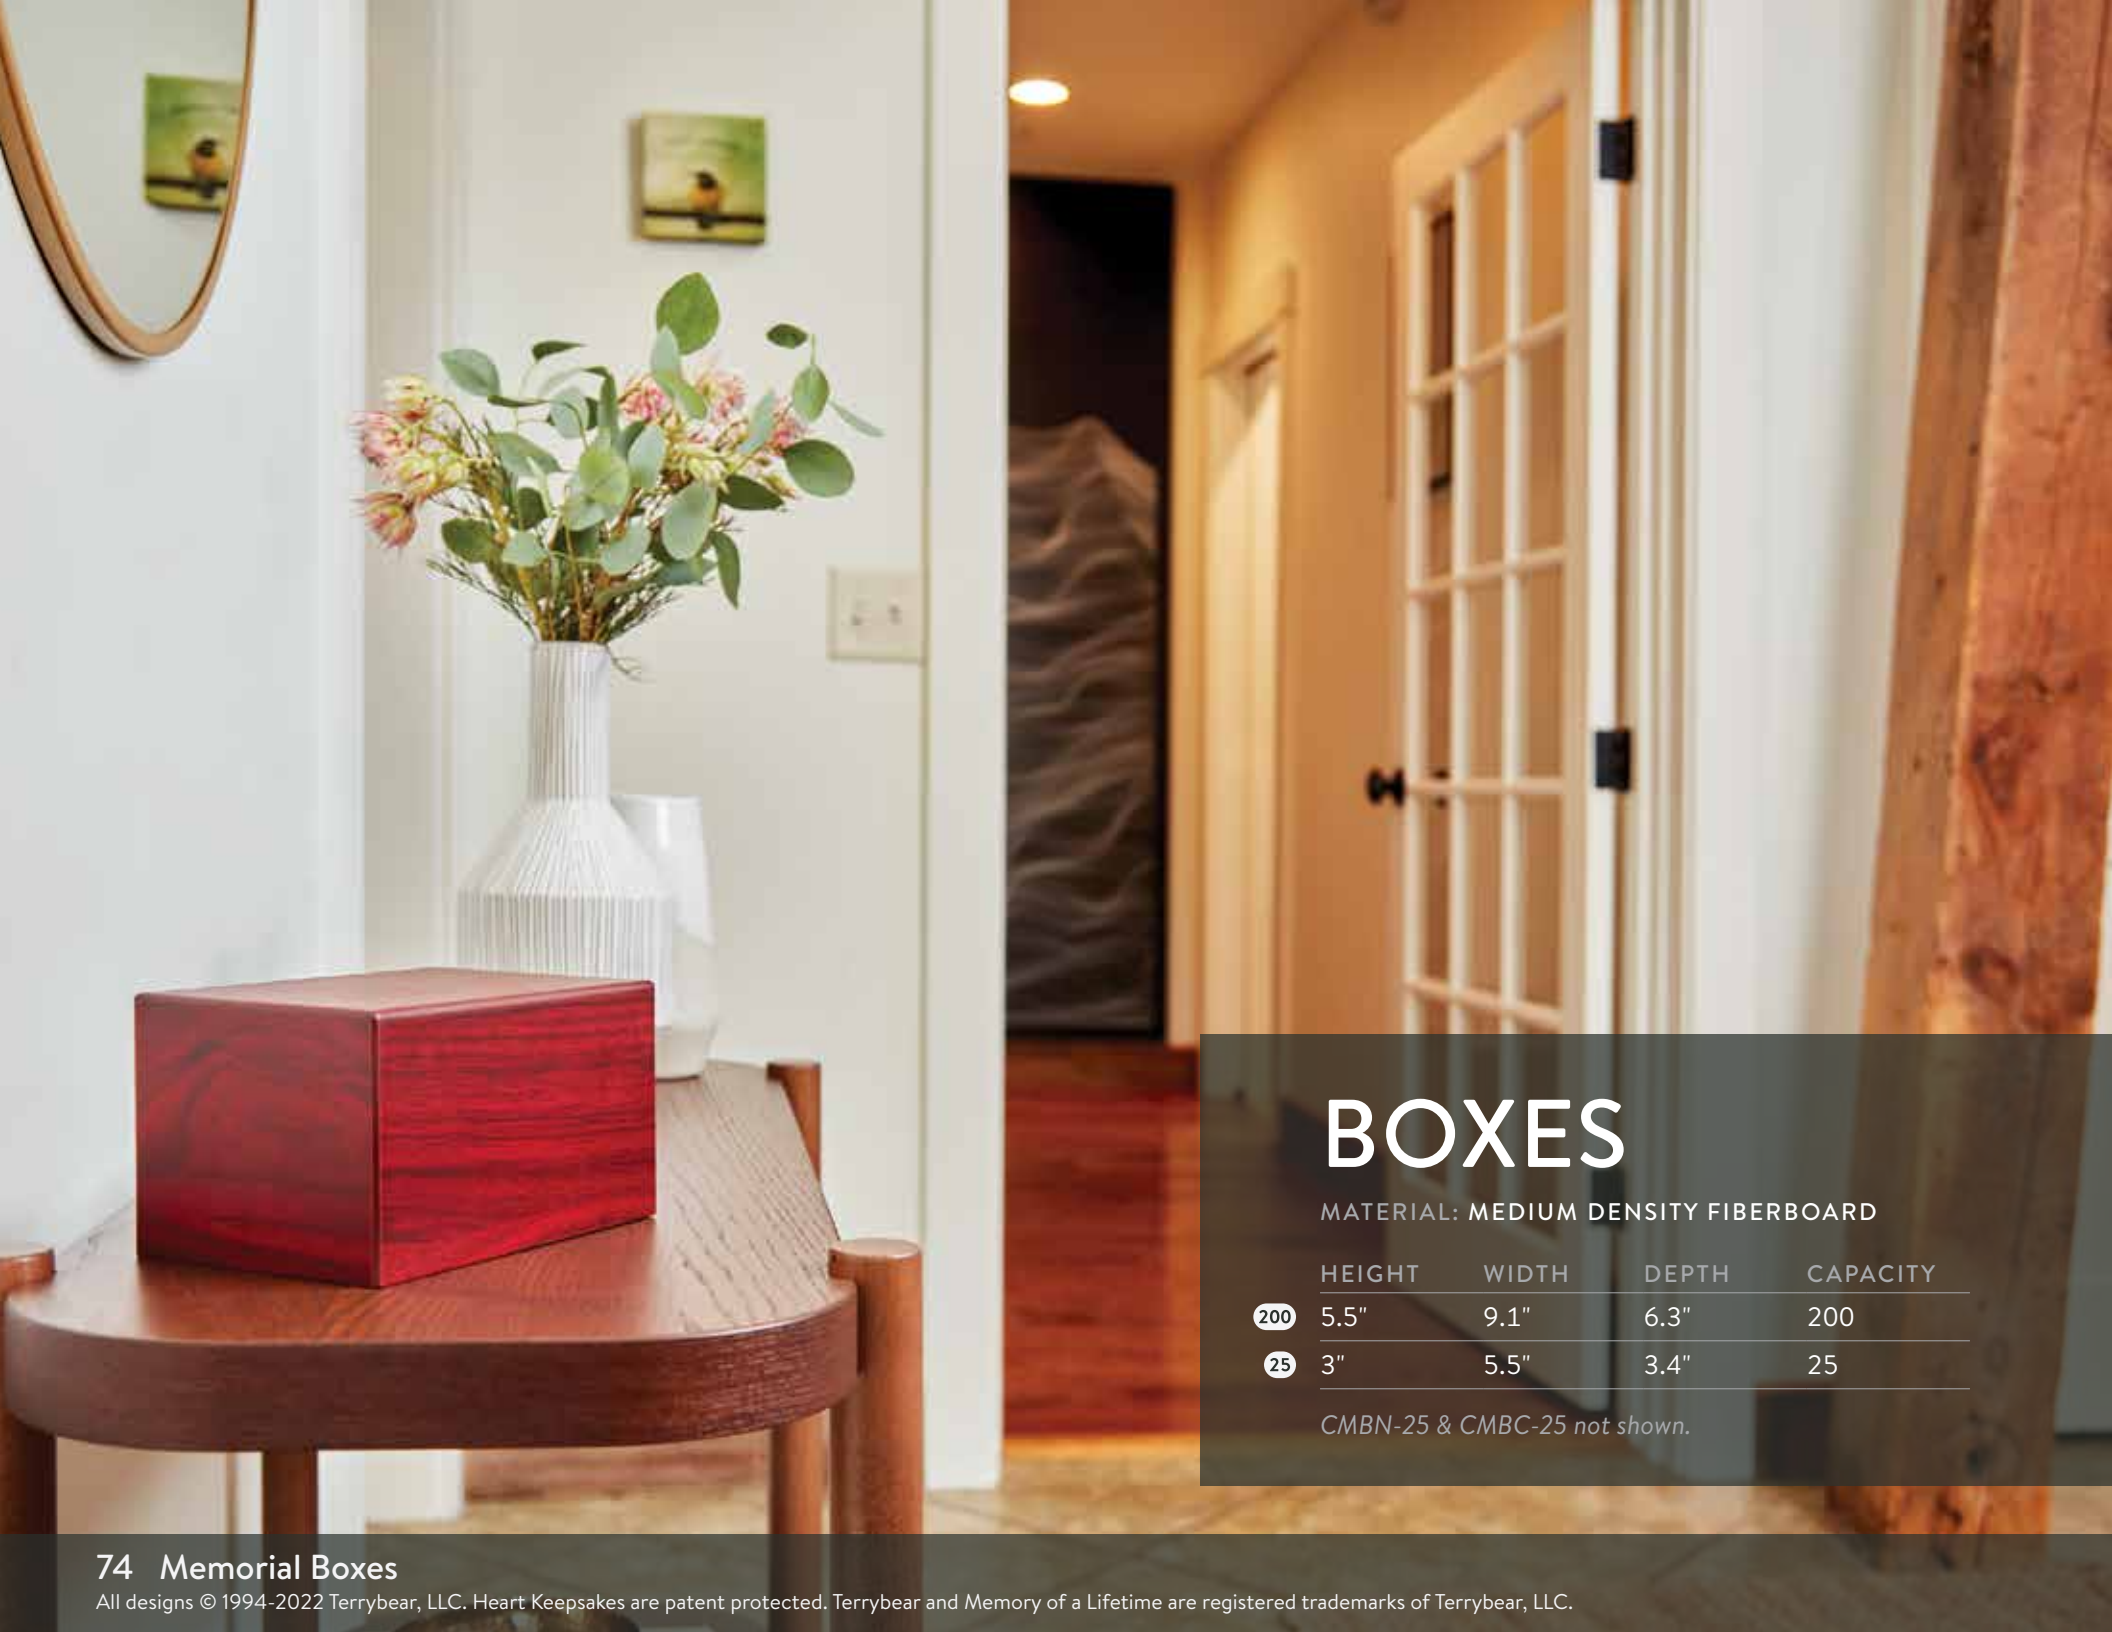

BOXES

MATERIAL: MEDIUM DENSITY FIBERBOARD

	HEIGHT	WIDTH	DEPTH	CAPACITY
200	5.5"	9.1"	6.3"	200
25	3"	5.5"	3.4"	25

CMBN-25 & CMBC-25 not shown.

74 Memorial Boxes

All designs © 1994-2022 Terrybear, LLC. Heart Keepsakes are patent protected. Terrybear and Memory of a Lifetime are registered trademarks of Terrybear, LLC.