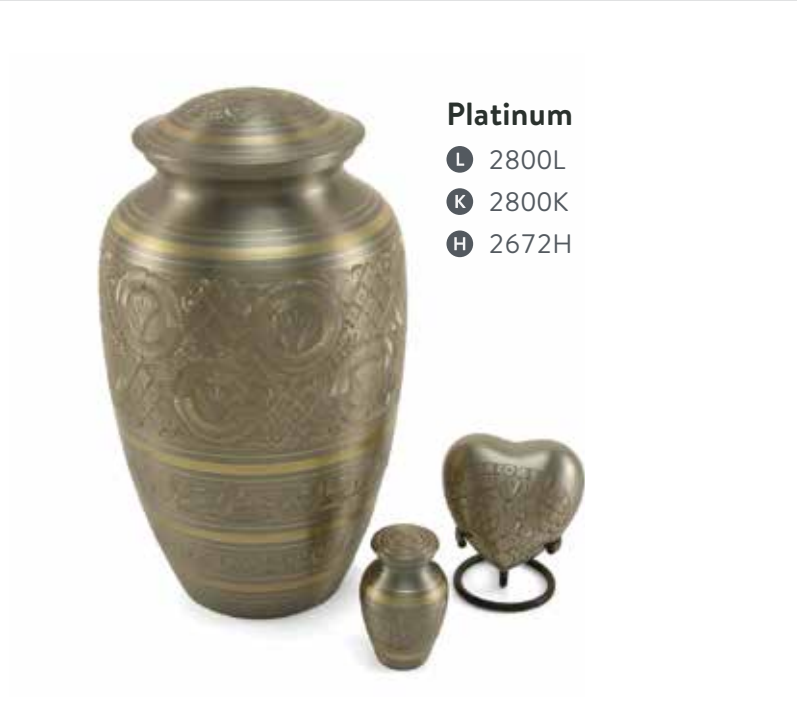

Platinum

- L 2800L
- K 2800K
- H 2672H