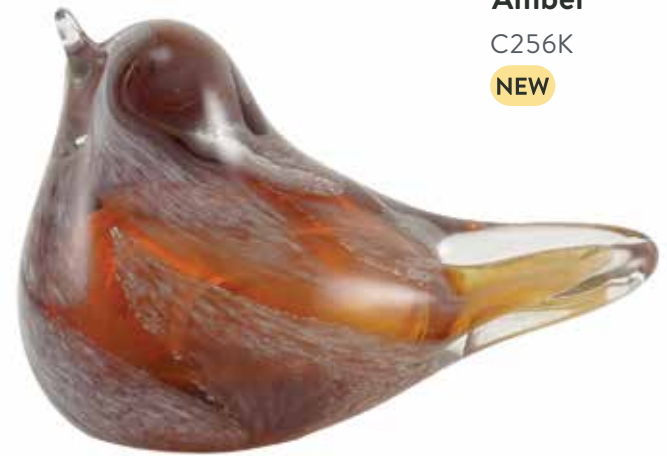

Treble Clef 
J100107
NEW

LYRICAL SONGBIRD

MATERIAL: GLASS

BOTTOM LOADED CLOSURE FOR REMAINS.

HEIGHT	WIDTH	DEPTH	CAPACITY
3.15"	5.12"	2.76"	Nominal

AVAILABLE Q1 2023

Azure
C255K
NEW

Amber
C256K
NEW