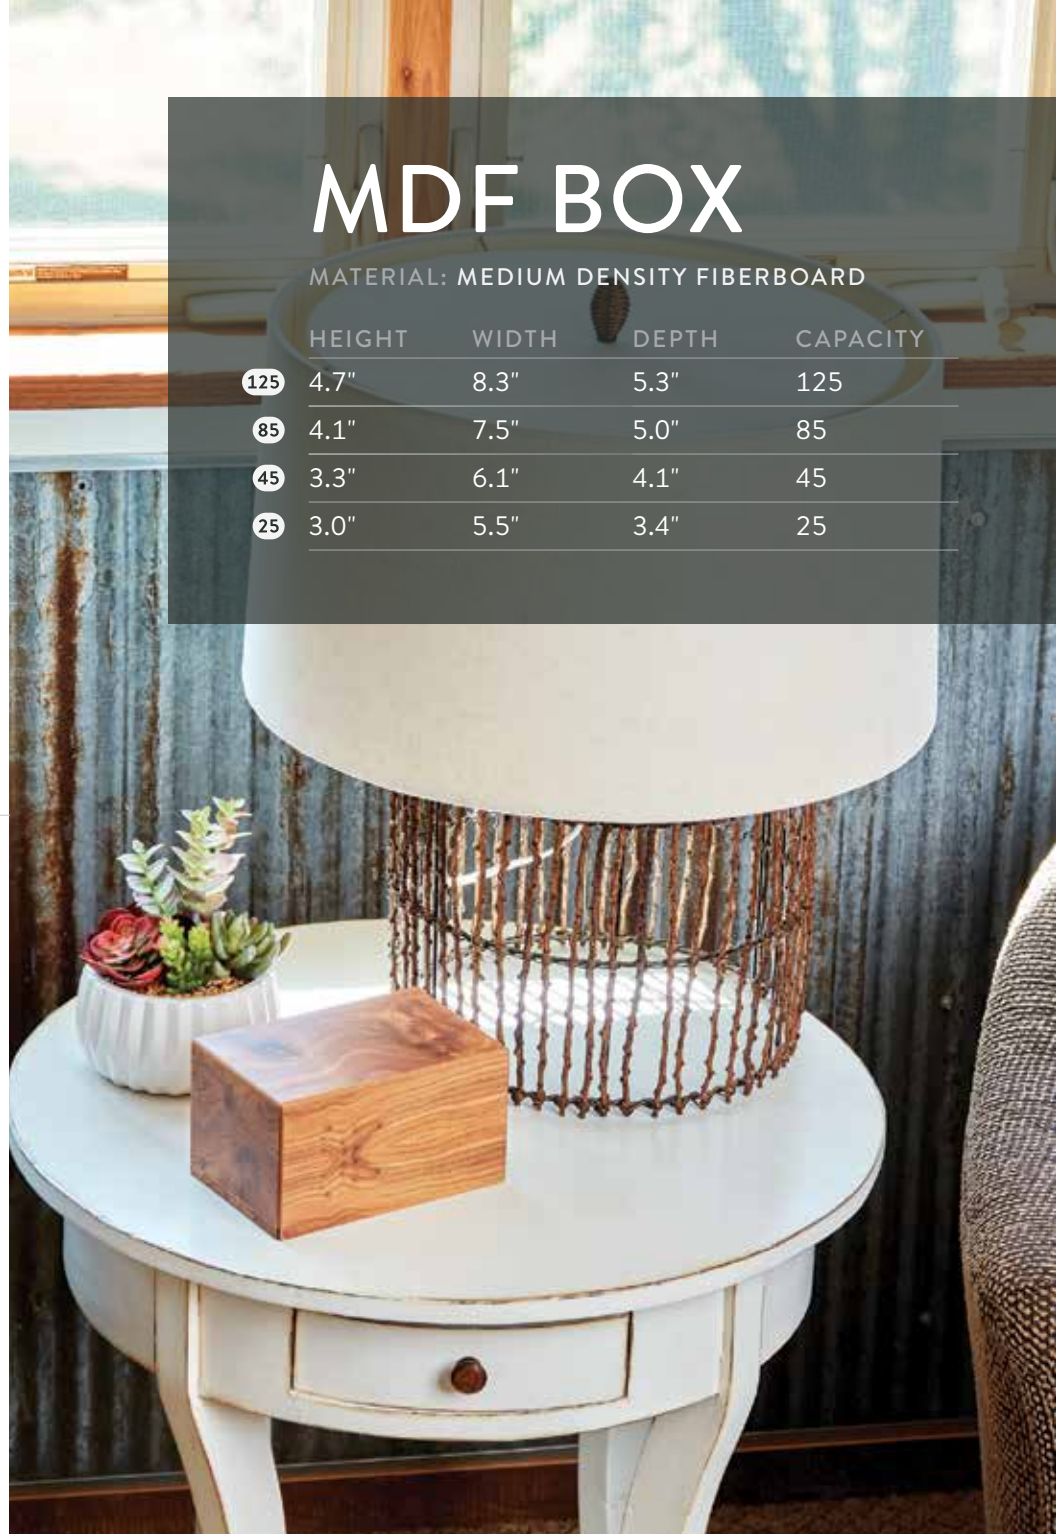

45 CMBC-45

25 CMBC-25

MDF BOX

MATERIAL: MEDIUM DENSITY FIBERBOARD

	HEIGHT	WIDTH	DEPTH	CAPACITY
125	4.7"	8.3"	5.3"	125
85	4.1"	7.5"	5.0"	85
45	3.3"	6.1"	4.1"	45
25	3.0"	5.5"	3.4"	25

36 Memorial Box Collection