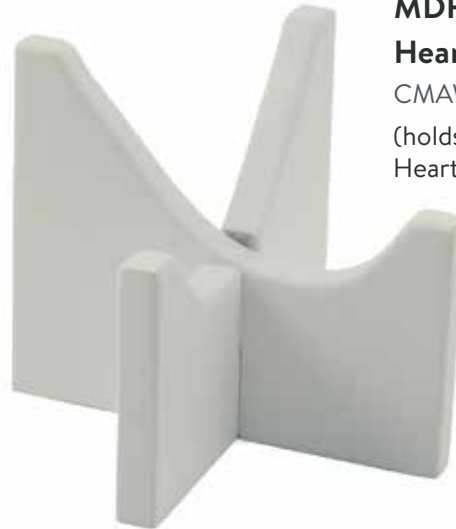

**MDF White
Heart Stand**
CMAWHS
(holds Arielle
Heart keepsakes)