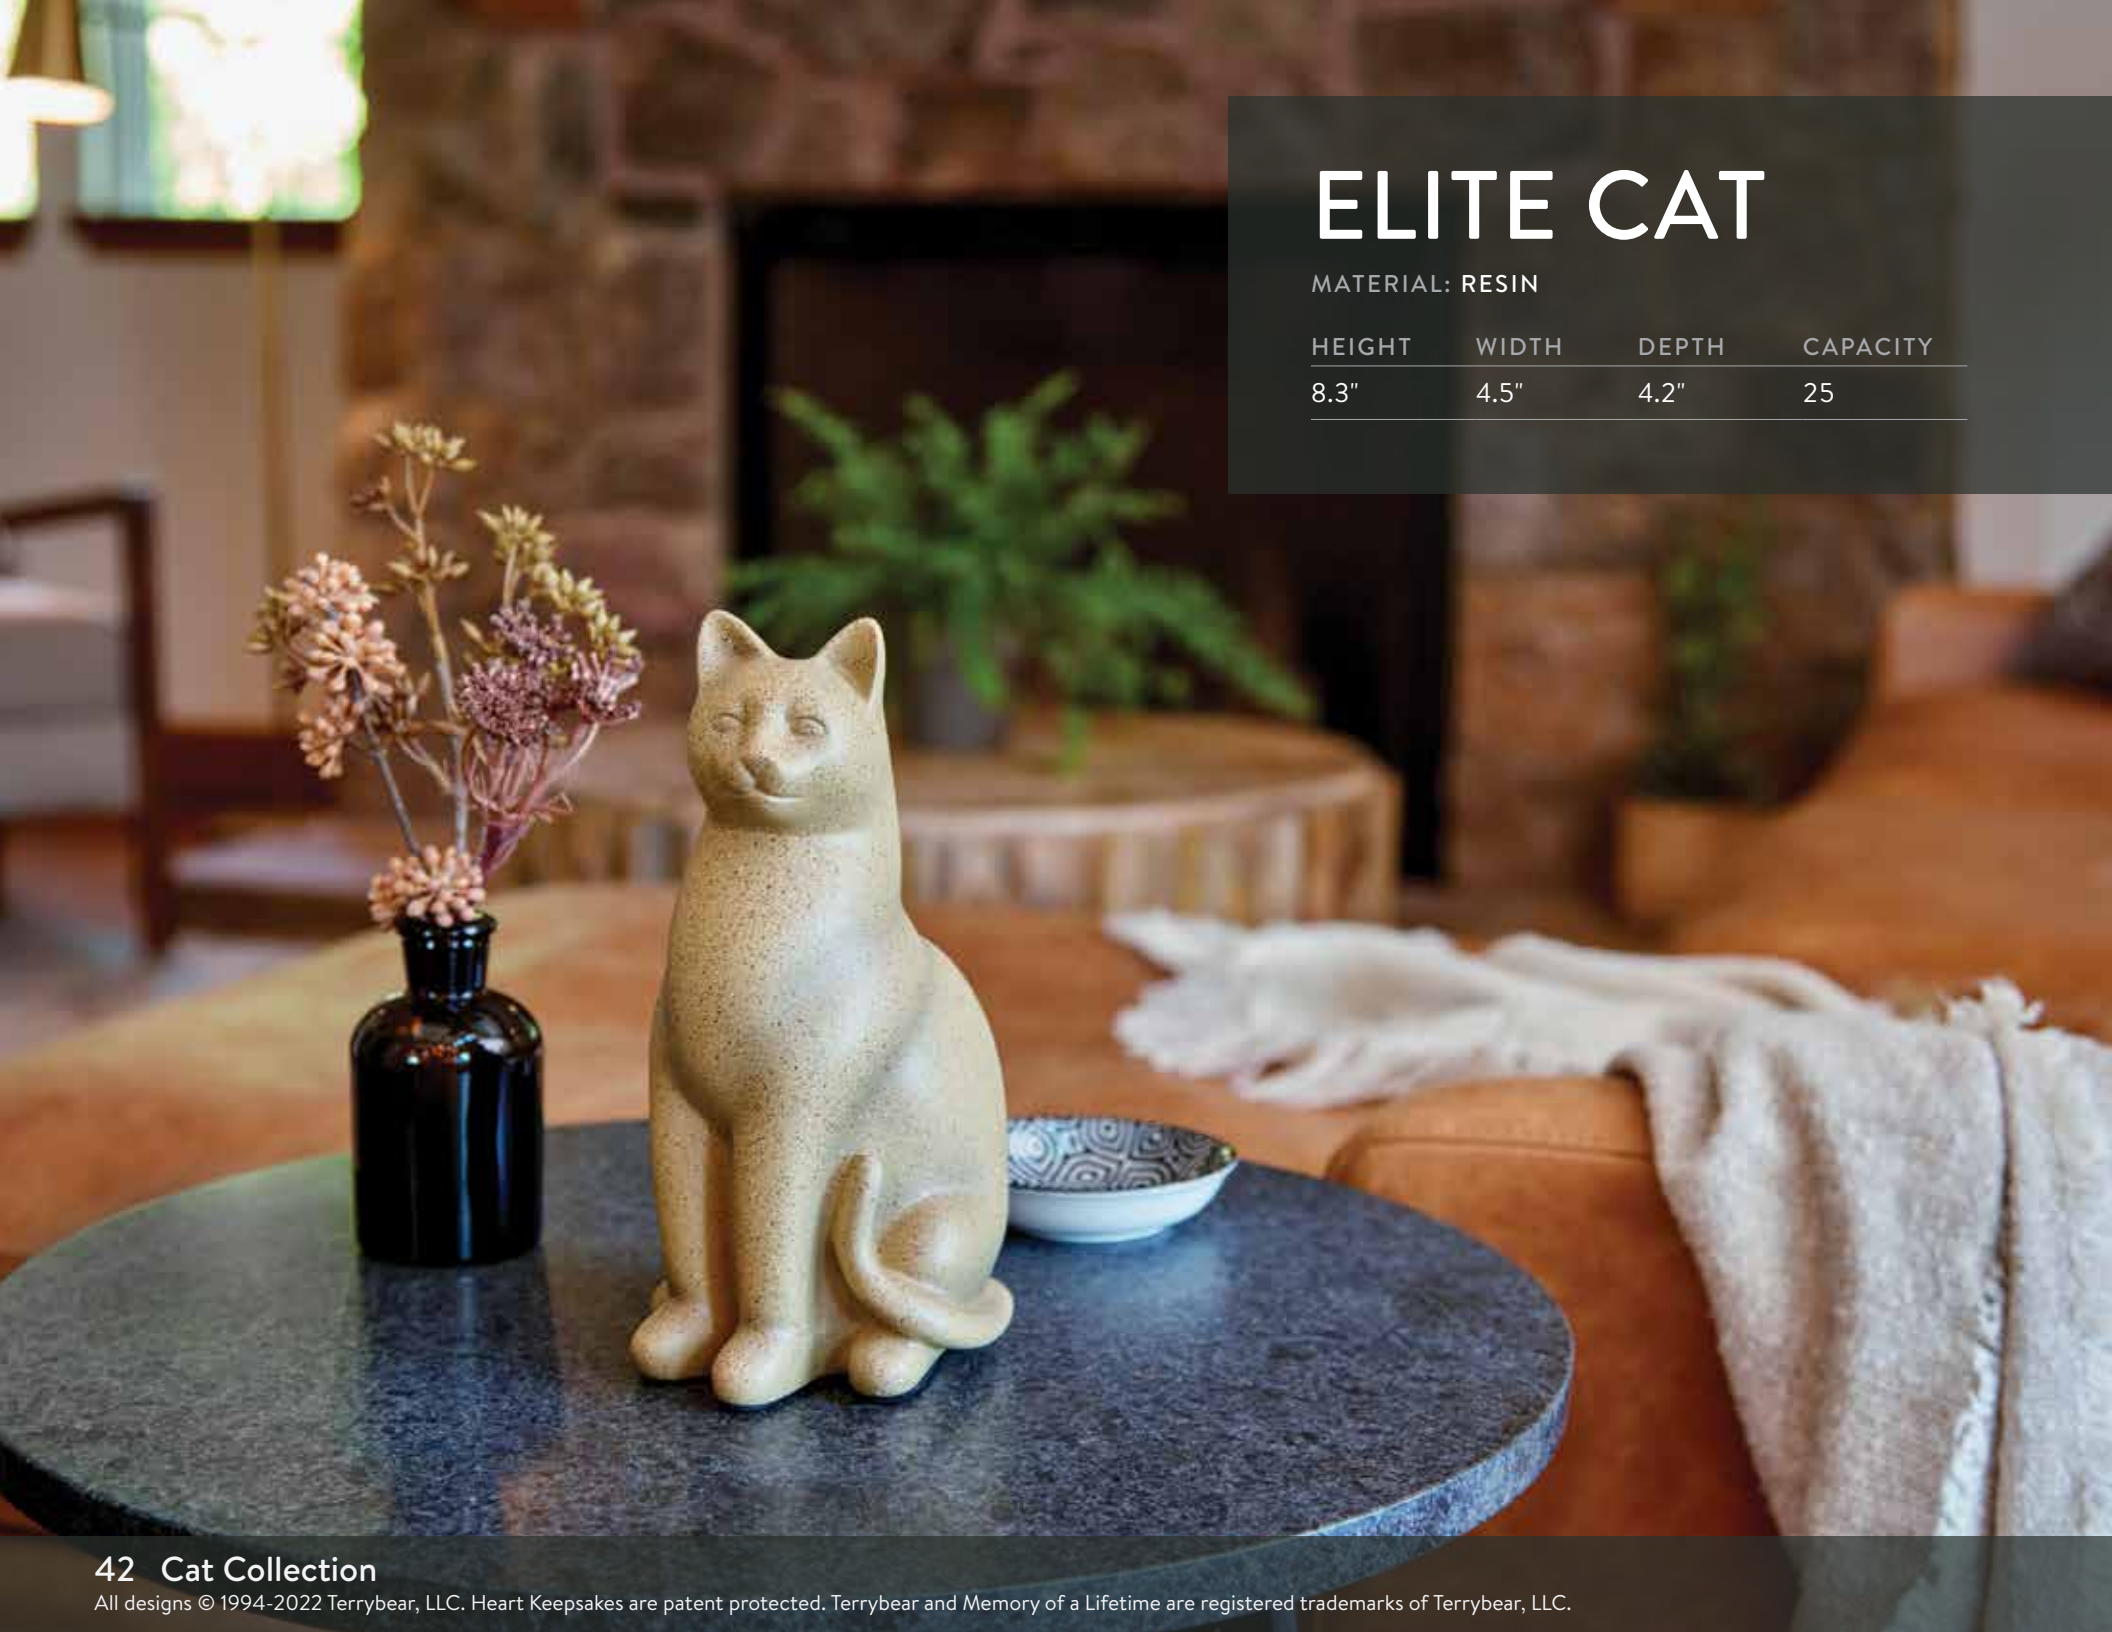

All designs © 1994-2022 Terrybear, LLC. Heart Keepsakes are patent protected. Terrybear and Memory of a Lifetime are registered trademarks of Terrybear, LLC.

ELITE CAT

MATERIAL: RESIN

HEIGHT	WIDTH	DEPTH	CAPACITY
8.3"	4.5"	4.2"	25