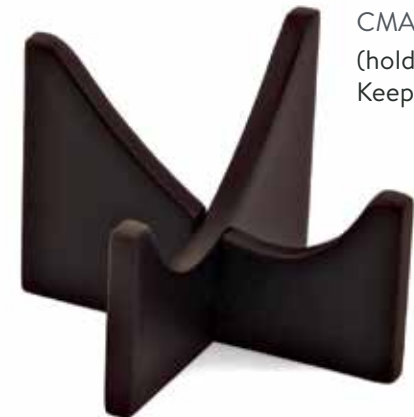

**MDF Small
Cherry Heart
Stand**
CMACHKS
(holds Heart
Keepsakes)