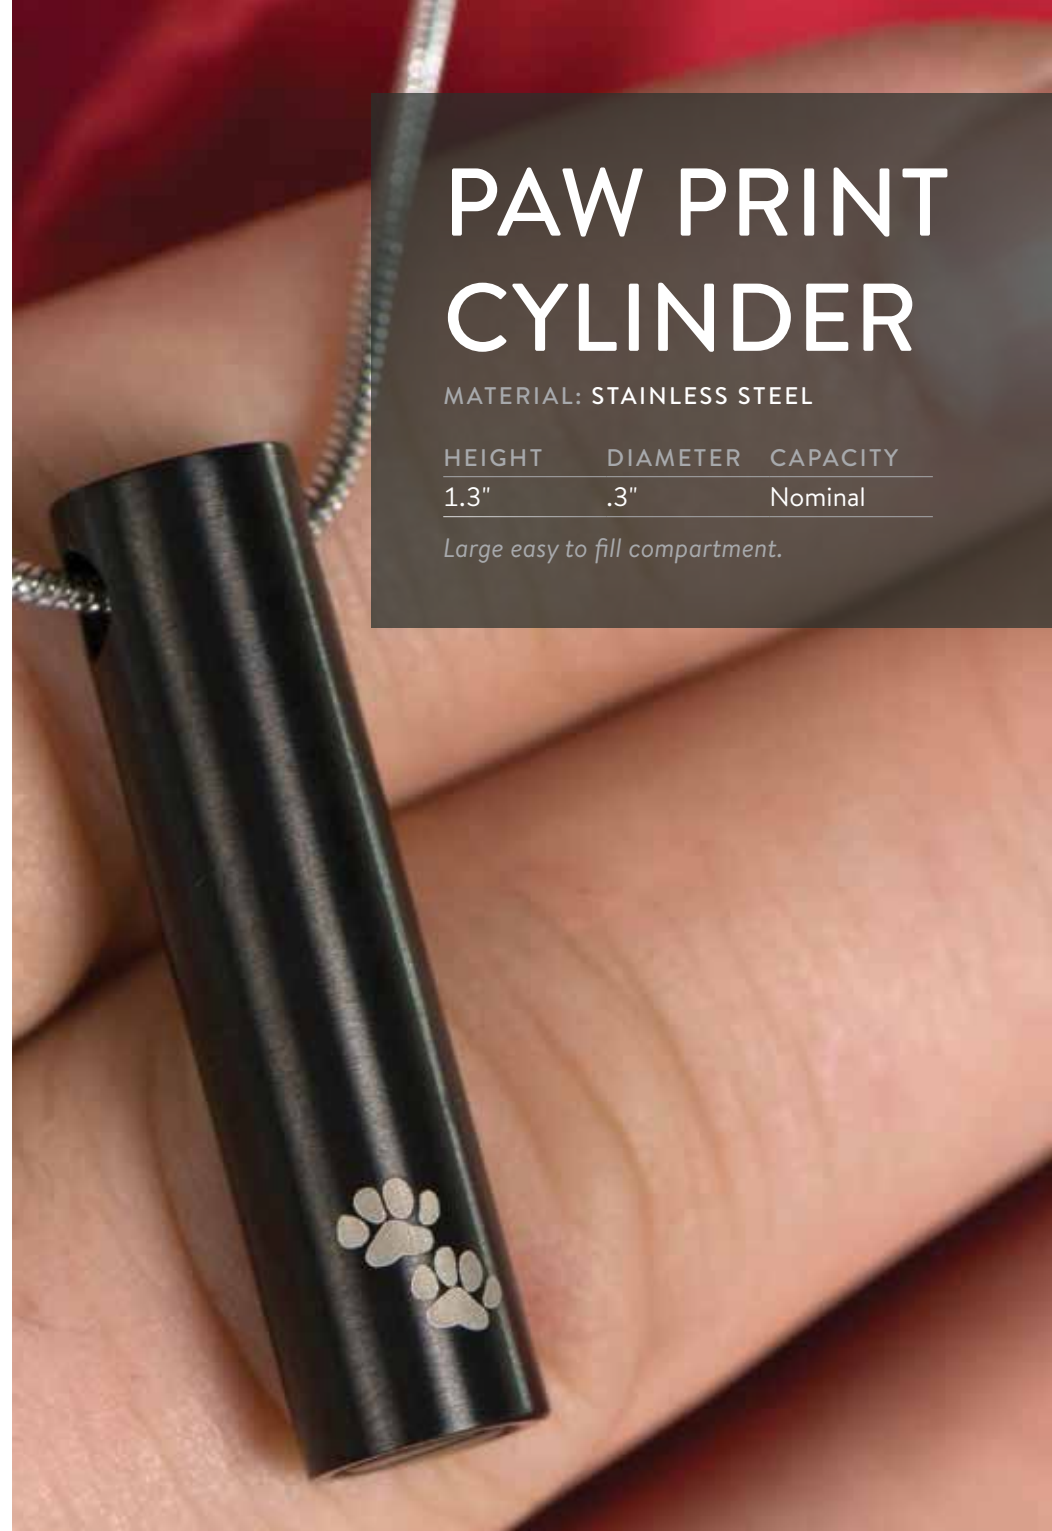

Blue 
J8003

Onyx 
J8010

PAW PRINT CYLINDER

MATERIAL: STAINLESS STEEL

HEIGHT	DIAMETER	CAPACITY
1.3"	.3"	Nominal

Large easy to fill compartment.

PAW PRINTS

MATERIAL: STAINLESS STEEL