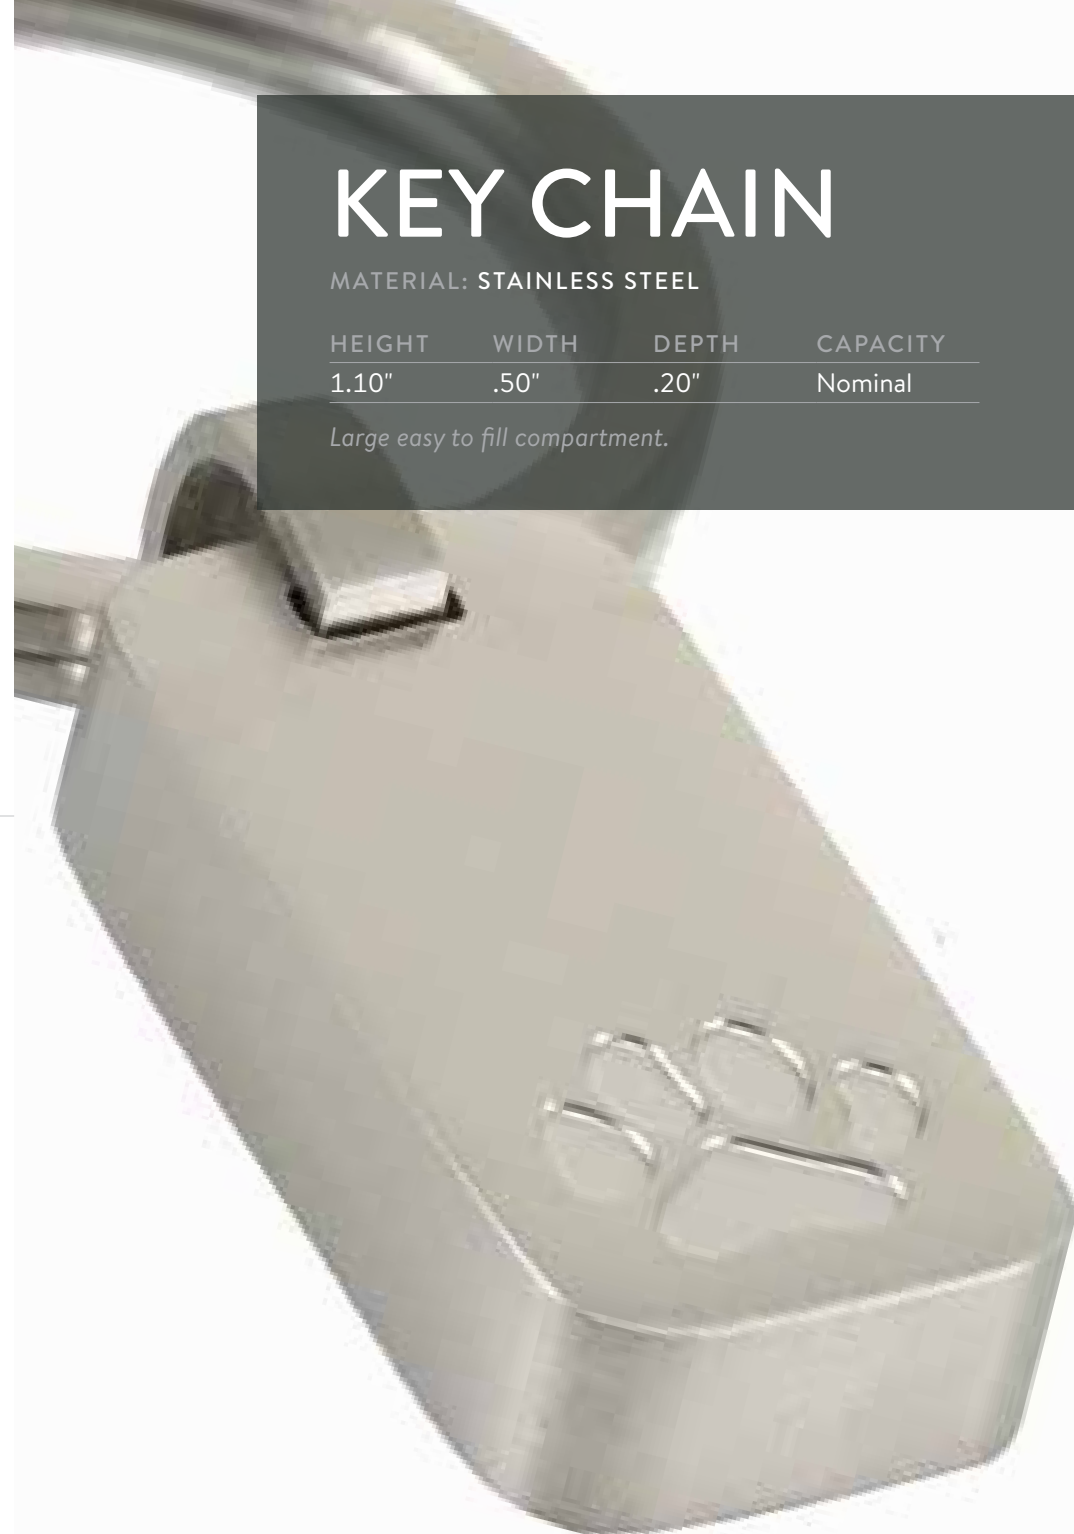

KEY CHAIN

MATERIAL: STAINLESS STEEL

HEIGHT	WIDTH	DEPTH	CAPACITY
1.10"	.50"	.20"	Nominal

Large easy to fill compartment.

Personalization

Name (6 character limit)

Raleway

Initials