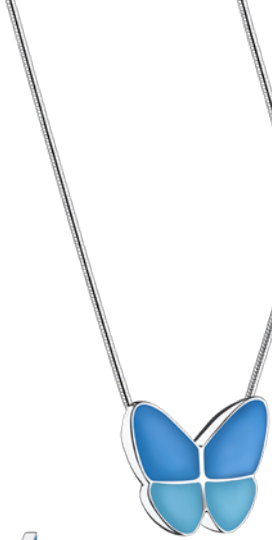

PD1201

ER1201