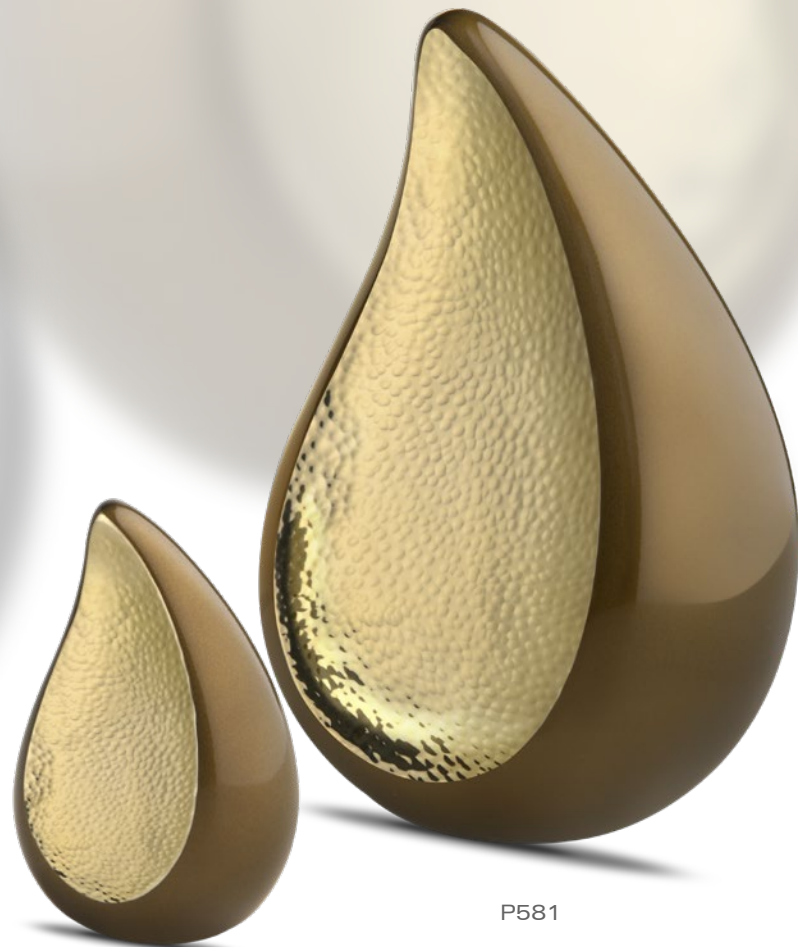

Tear Drop™

Unique TearDrop™ shaped urn beautifully captures the sacredness in tears and convey deep emotions.

Contemporary shape with eternal meaning. Handcrafting each urn takes a lot of time and dedication, creating flawless finishes. Made of Solid Cast Brass.

Threaded Screw opening on Bottom.

Protected with GlossCoat™ Handcrafted with Love by LoveUrns®

P580 - Medium TearDrop™ Brushed Pewter Midnight
P581 - Medium TearDrop™ Hammered Gold Bronze
P582 - Medium TearDrop™ Hammered Silver Black
6"H 4"W 3"D, 22 Cu Inch, Brass

K580 - Keepsake TearDrop™ Brushed Pewter Midnight
K581 - Keepsake TearDrop™ Hammered Gold Bronze
K582 - Keepsake TearDrop™ Hammered Silver Black
3"H 2"W 1.5"D, 3 Cu Inch, Brass

K581

P581