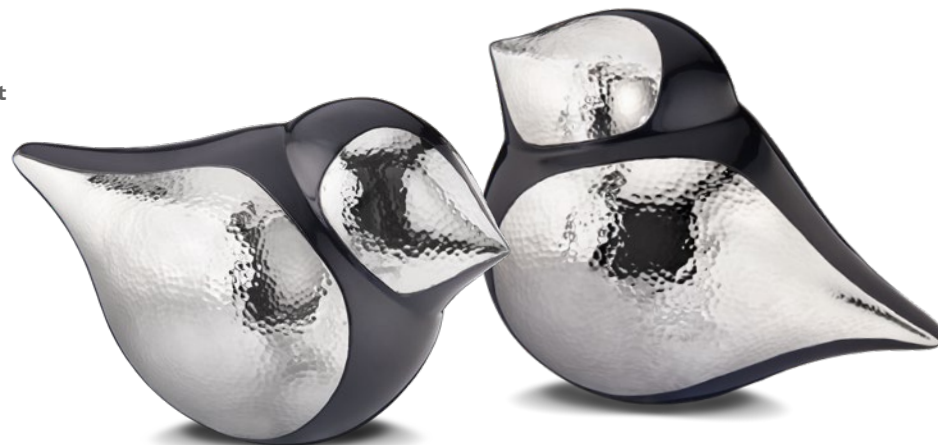

A551

A550

K551

K550

A550 - Adult LoveBird™ Midnight
A551 - Adult LoveBird™ Bronze
9"W 7.5"H 6"D, 100 Cu Inch, Brass

K550 - Keepsake LoveBird™ Midnight
K551 - Keepsake LoveBird™ Bronze
3.25"W 2.5"H 2.25"D, 3.5 Cu Inch, Brass

A560 - Adult SoulBird™ Male
11"W 9"H 7"D, 220 Cu Inch, Brass

A561 - Adult SoulBird™ Female
12"W 8"H 7"D, 220 Cu Inch, Brass

K560 - Keepsake SoulBird™ Male
3"W 2"H 2"D, 3 Cu Inch, Brass

K561 - Keepsake SoulBird™ Female
3"W 2.25"H 2"D, 3 Cu Inch, Brass