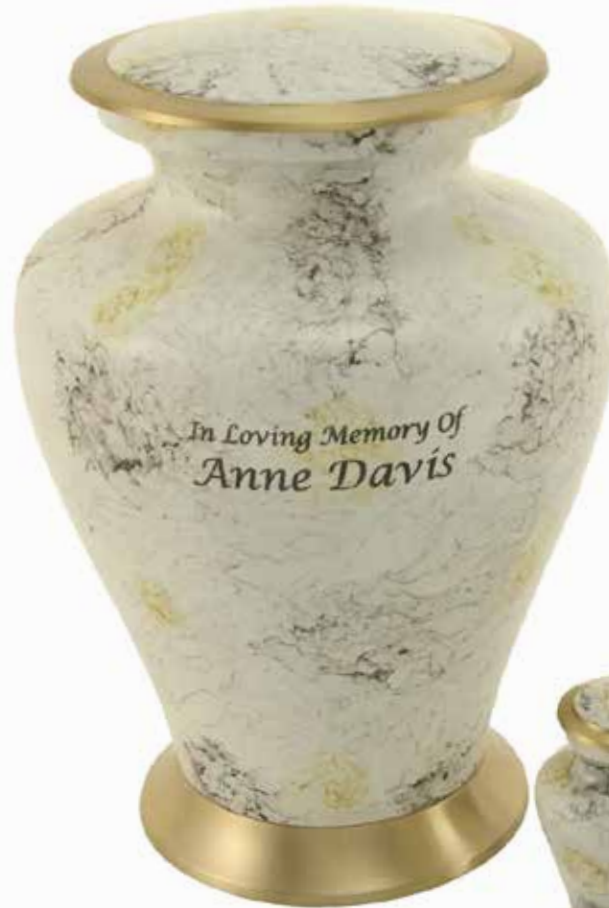

GLENWOOD

Material: Aluminum and Brass

	Height	Width	Depth	Capacity
L	10.1"	7.3"	7.3"	200
K	2.9"	2.1"	2.1"	Up to 5
H	2.7"	2.9"	1.6"	3

P
Blue Marble
L 4501L
K 4501K

P
Gray Marble
L 4502L
K 4502K

P
White Marble
L 4500L
K 4500K
H 4500H