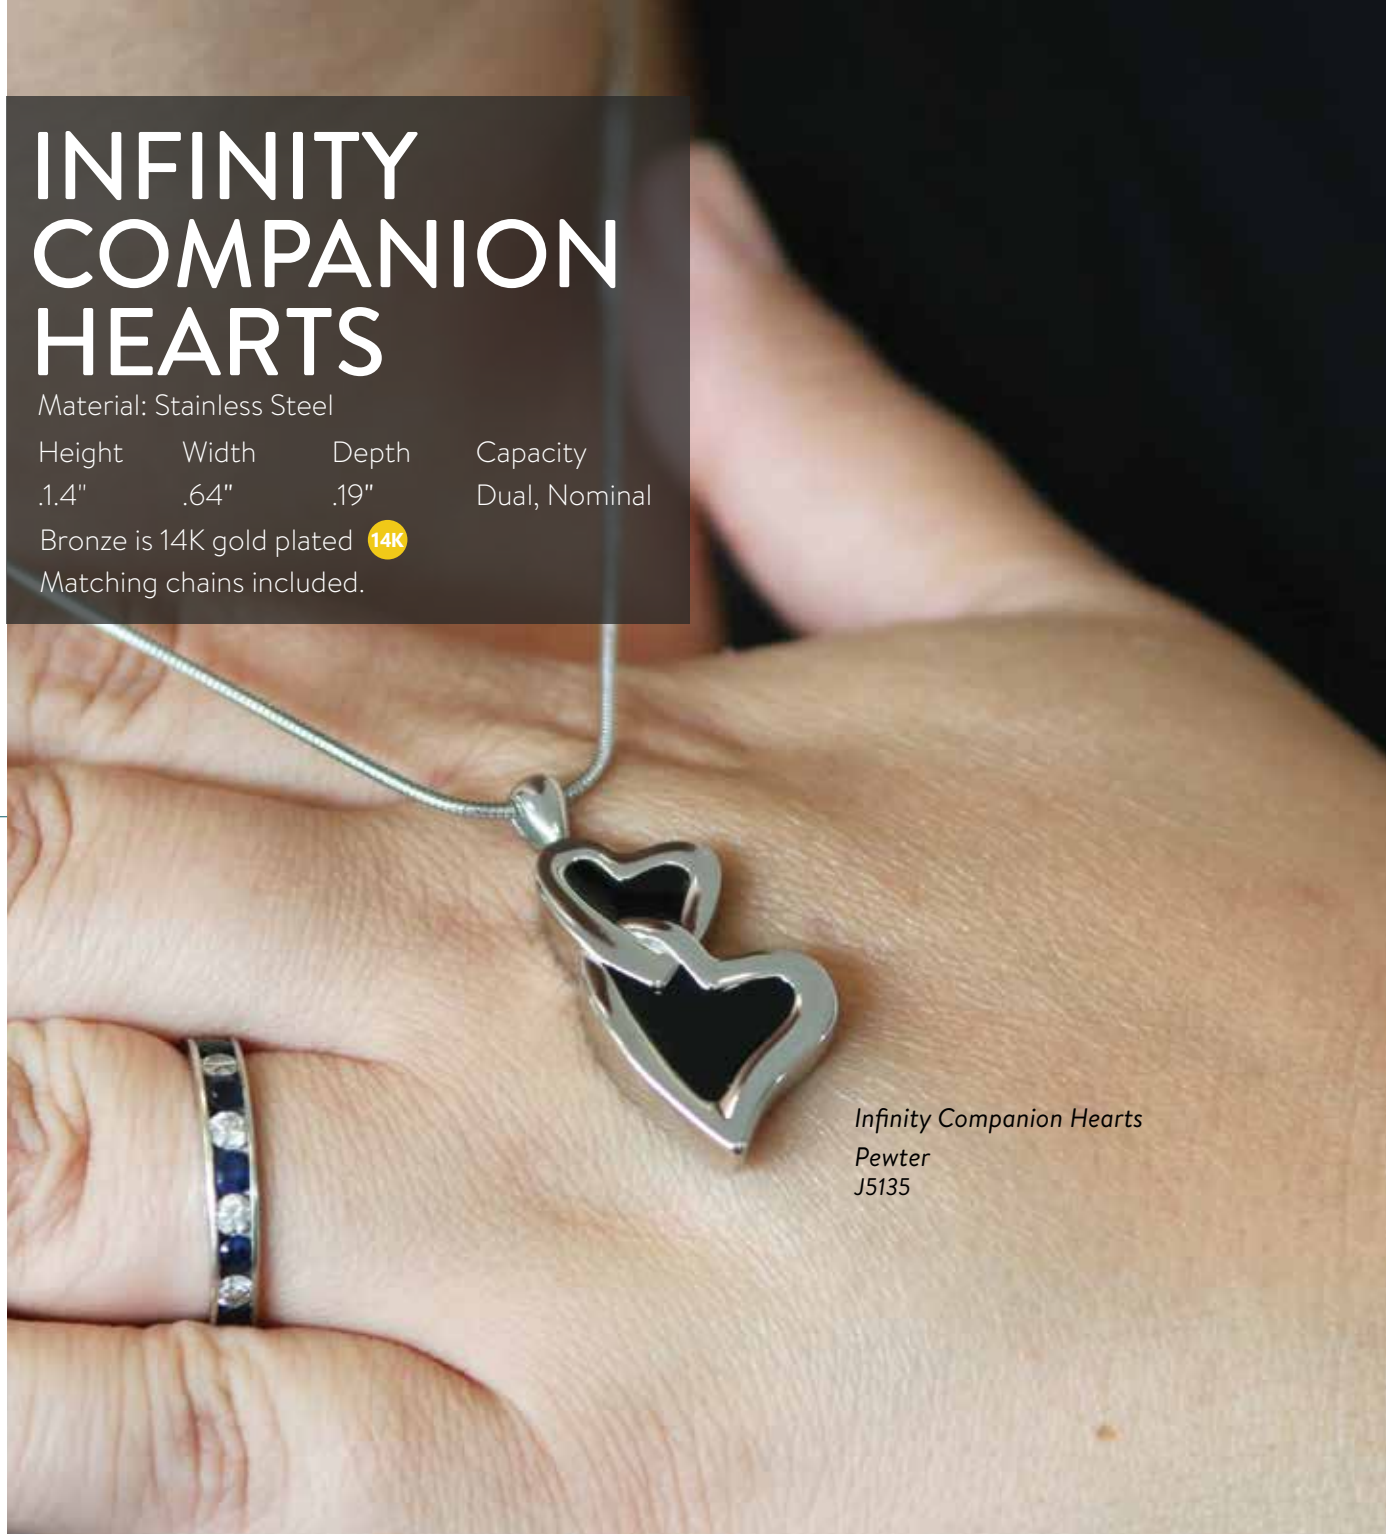

P 14K
Bronze
J5085

Companion Cylinder
Pewter
J5086

INFINITY COMPANION HEARTS

Material: Stainless Steel

Height	Width	Depth	Capacity
.14"	.64"	.19"	Dual, Nominal

Bronze is 14K gold plated **14K**

Matching chains included.

Pewter
J5135

Infinity Companion Hearts
Pewter
J5135