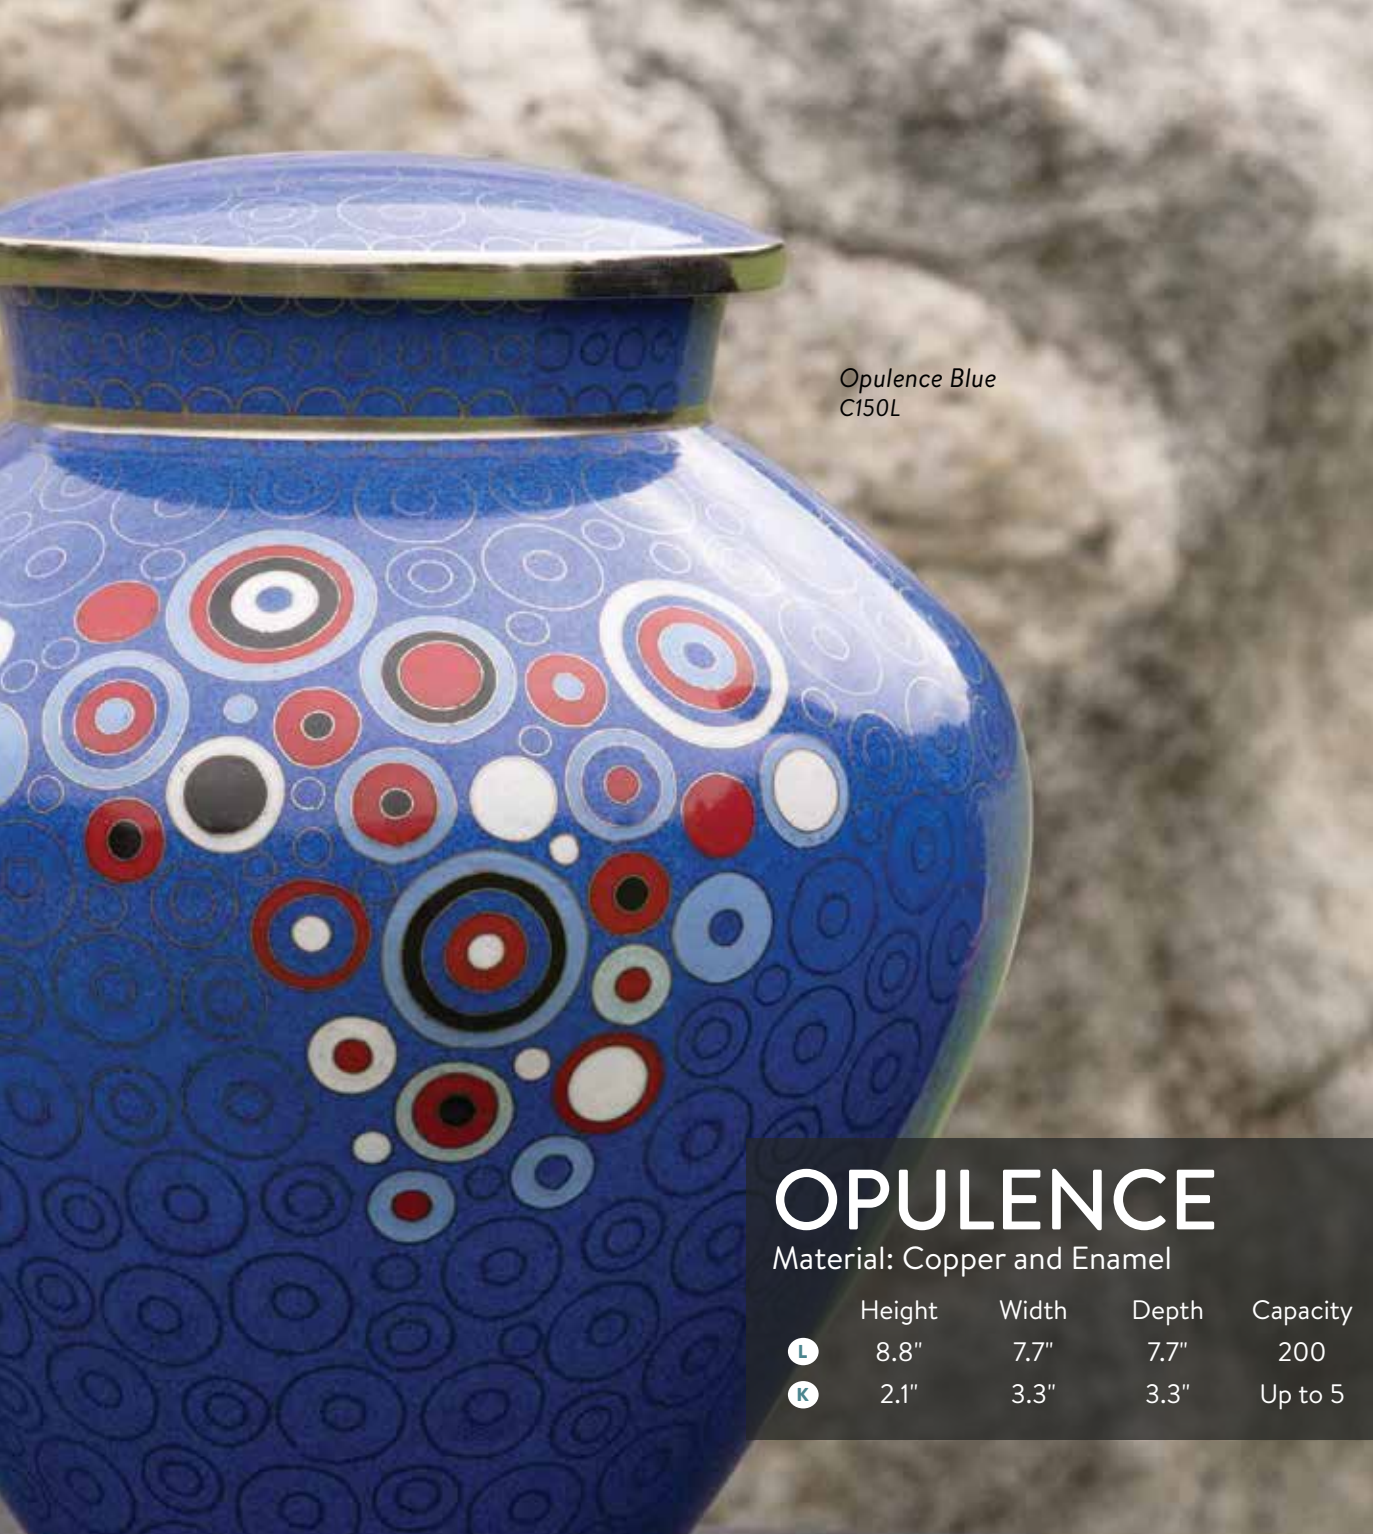

*Essence Rose
C201L*

Azure

- L** C202L
- K** C202K
- H** C202H

Opal

- L** C203L
- K** C203K
- H** C203H

Opulence Blue
C150L

OPULENCE

Material: Copper and Enamel