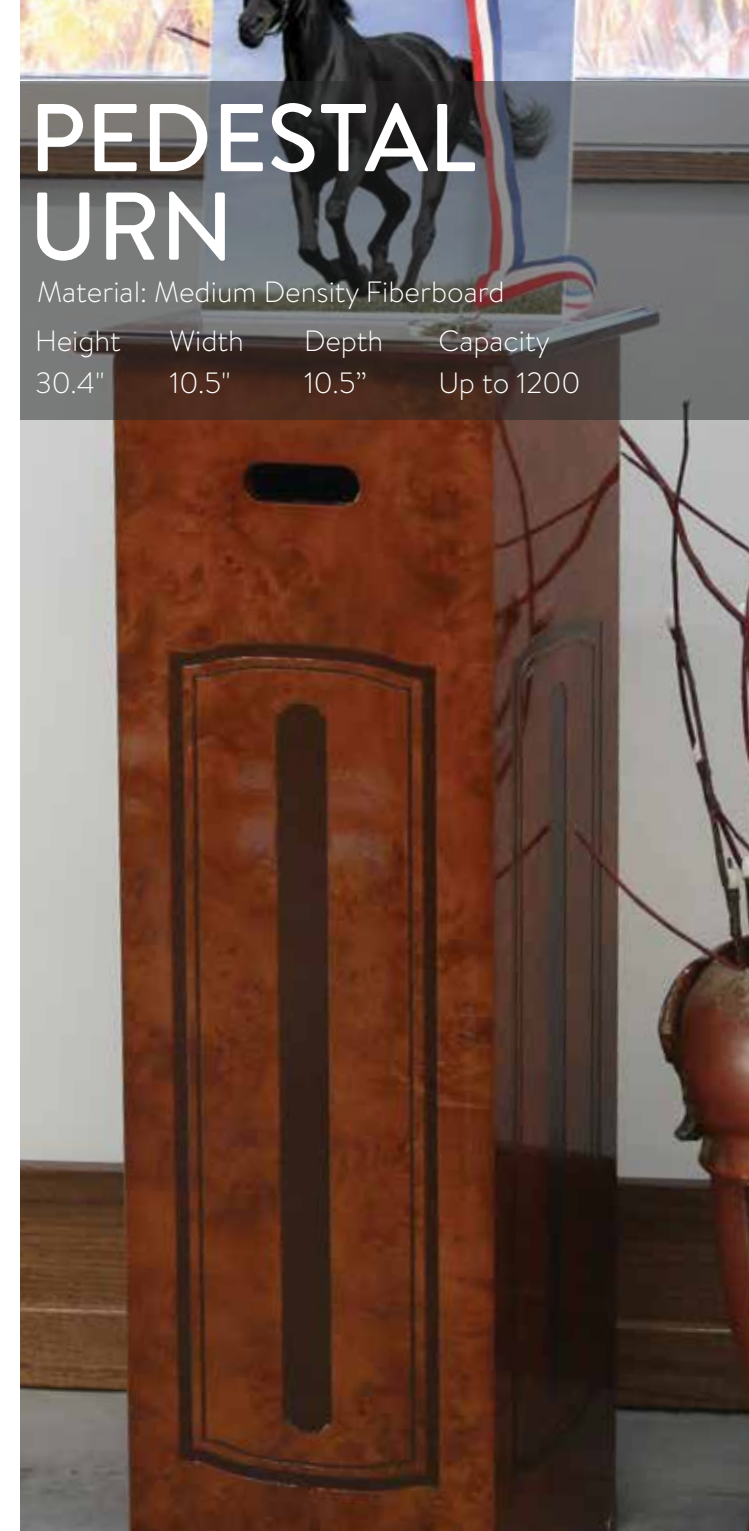

Pedestal Urn
CM1011

Inner removable memento shelf

Use as Equine Urn

Use as Family Pet Urn

P
Large
 CMB770

P
Small
 CMB770S

PAW PRINT MEMORY CHEST

Material: Medium Density Fiberboard