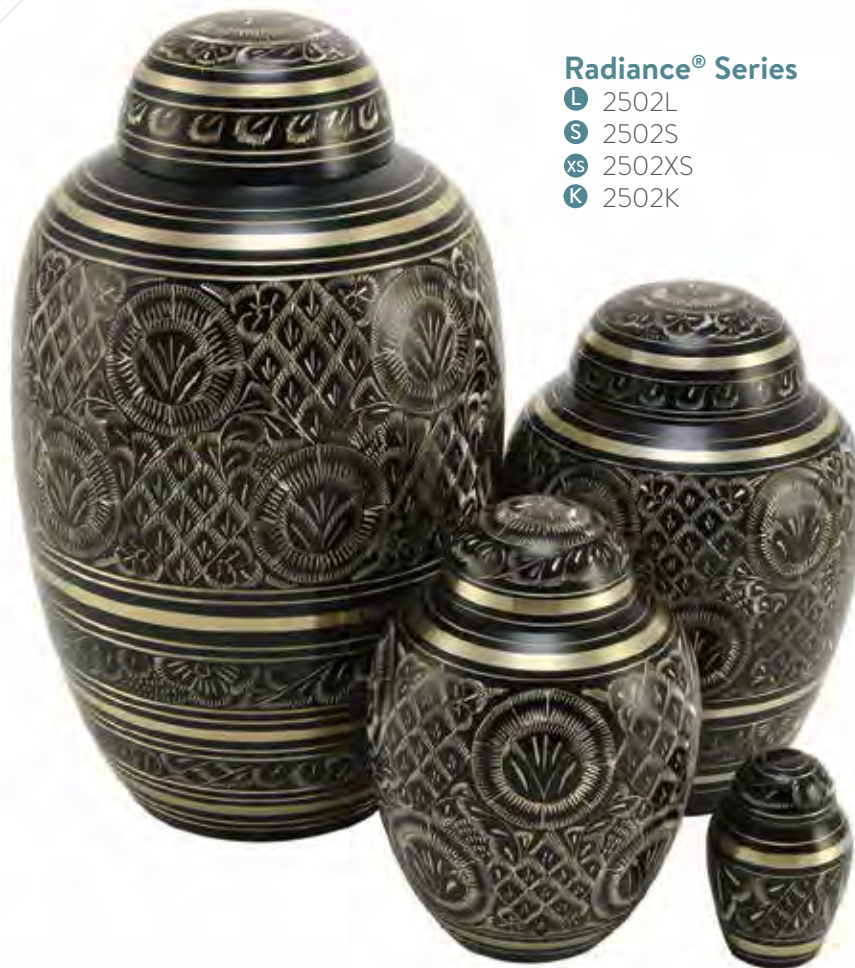

Floral Blush
C115XS

Floral Blush
C115XS

FLORAL ELITE

Material: Copper with Enamel

Height	Width	Depth	Capacity
5.9"	4.3"	4.3"	50

ORIGINALS

Material: Brass

	Height	Width	Depth	Capacity
L	10.6"	6.3"	6.3"	190
S	6.8"	4.8"	4.8"	80
XS	5.3"	4.2"	4.2"	45
K	2.4"	1.7"	1.7"	Up to 5