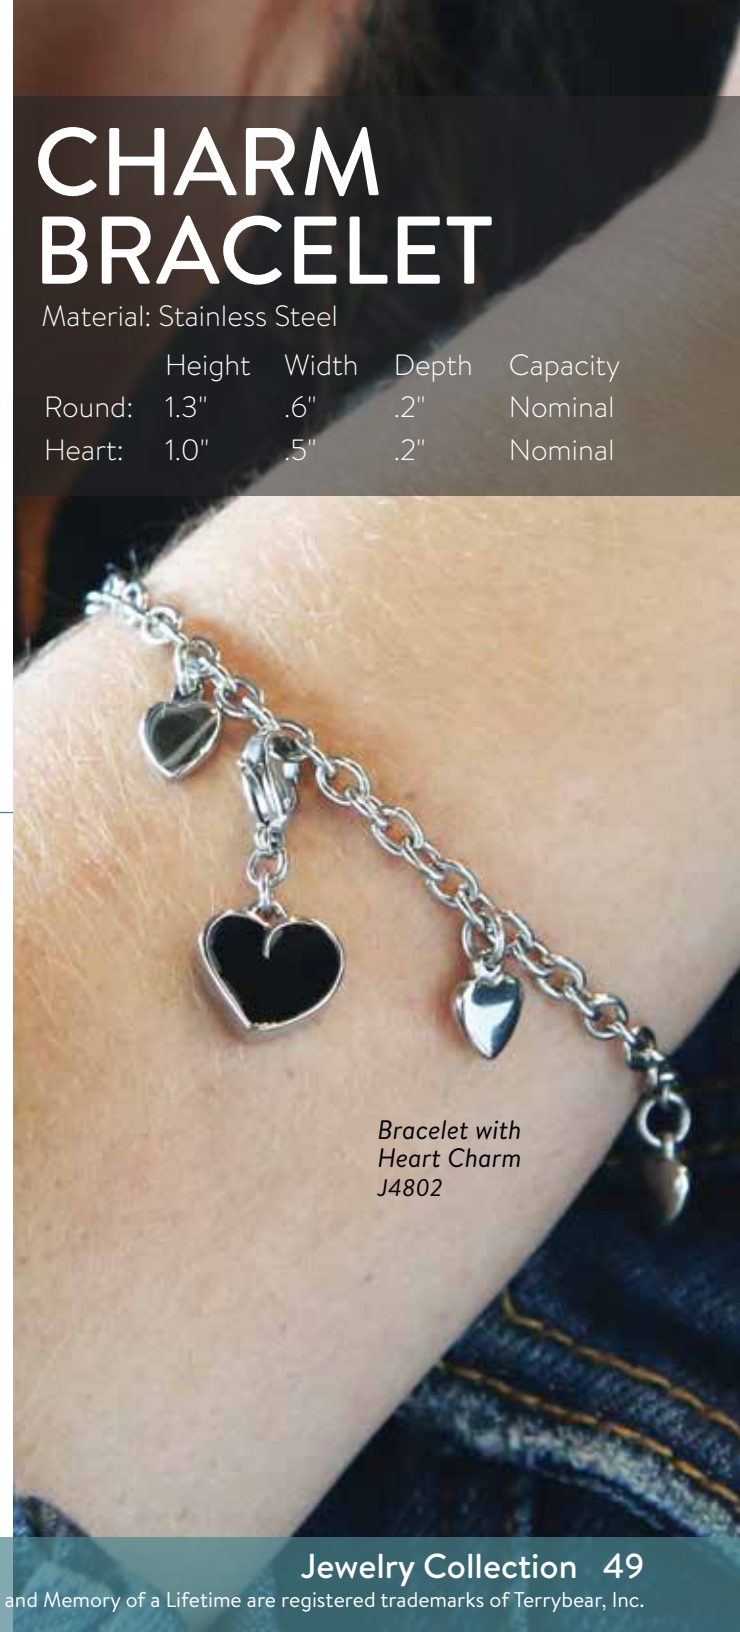

*Bracelet with Heart Charm
J4802*

CHARM BRACELET

Material: Stainless Steel

	Height	Width	Depth	Capacity
Round:	1.3"	.6"	.2"	Nominal
Heart:	1.0"	.5"	.2"	Nominal