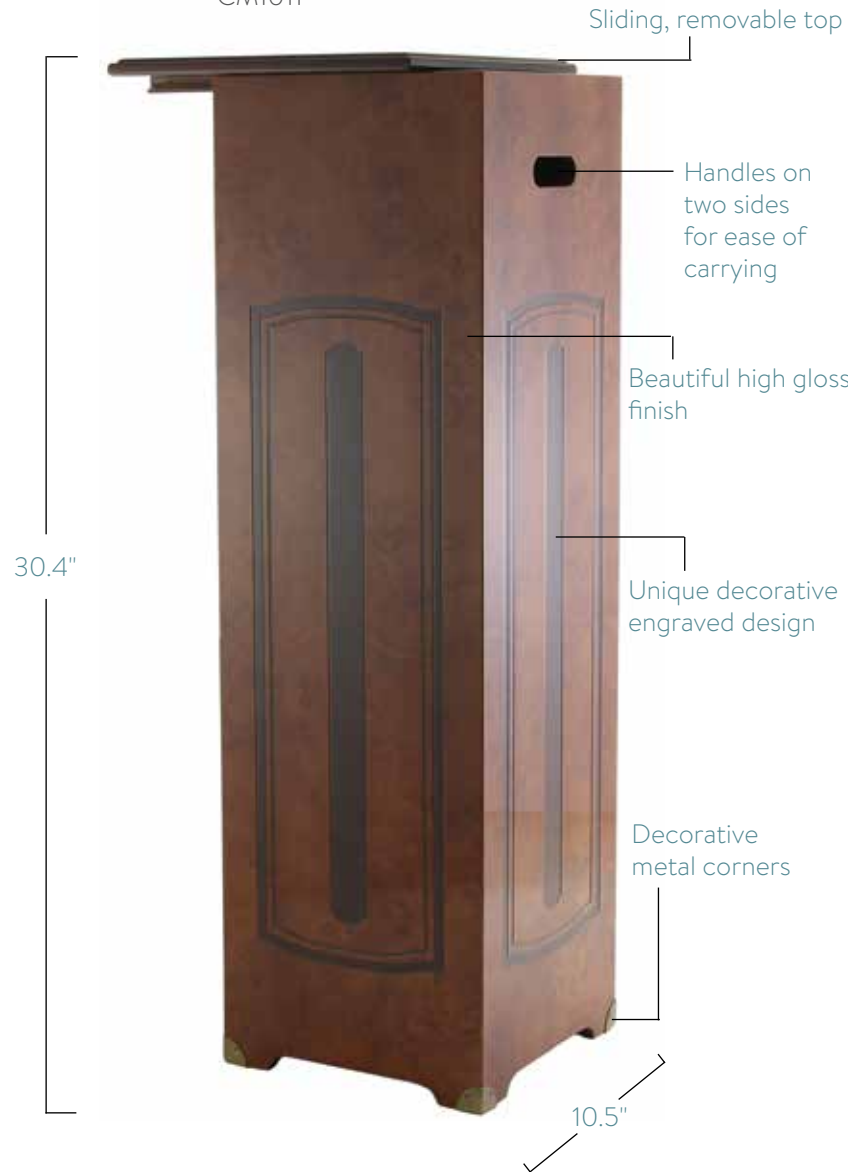

PEDESTAL URN

Material: Medium Density Fiberboard

Height	Width	Depth	Capacity
30.4"	10.5"	10.5"	Up to 1200

Pedestal Urn
CM1011