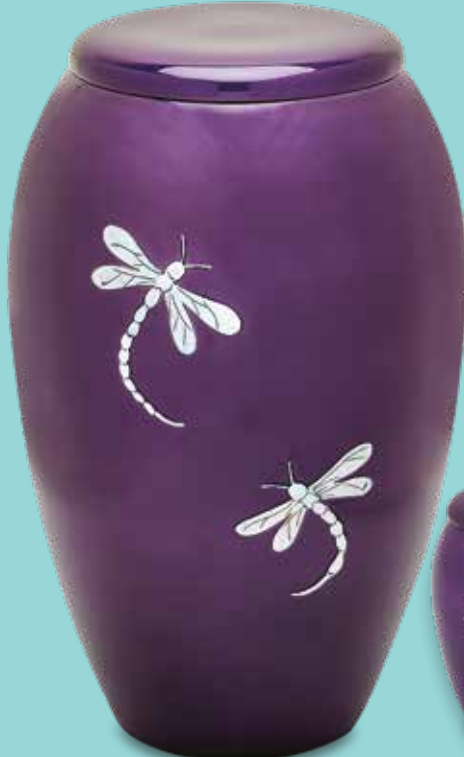

Mother Of Pearl Adult Urns

All urns on this page are made of 100% aluminum and come with a threaded, airtight screw on lid to ensure contents remain securely in place. Craftsmen cut Mother of Pearl pieces and hand glue it on the urn. Then several layers of lacquer are applied by skilled artisans to ensure a high quality finish.

Tokens

These token urns are made of aluminum, imported from Vietnam and also feature a threaded, airtight screw on lid.

7710-10
Yellow Hummingbird

7710-3

7732-3

7732-10
Sea Turtle

7744-3

7734-10
Dragonfly