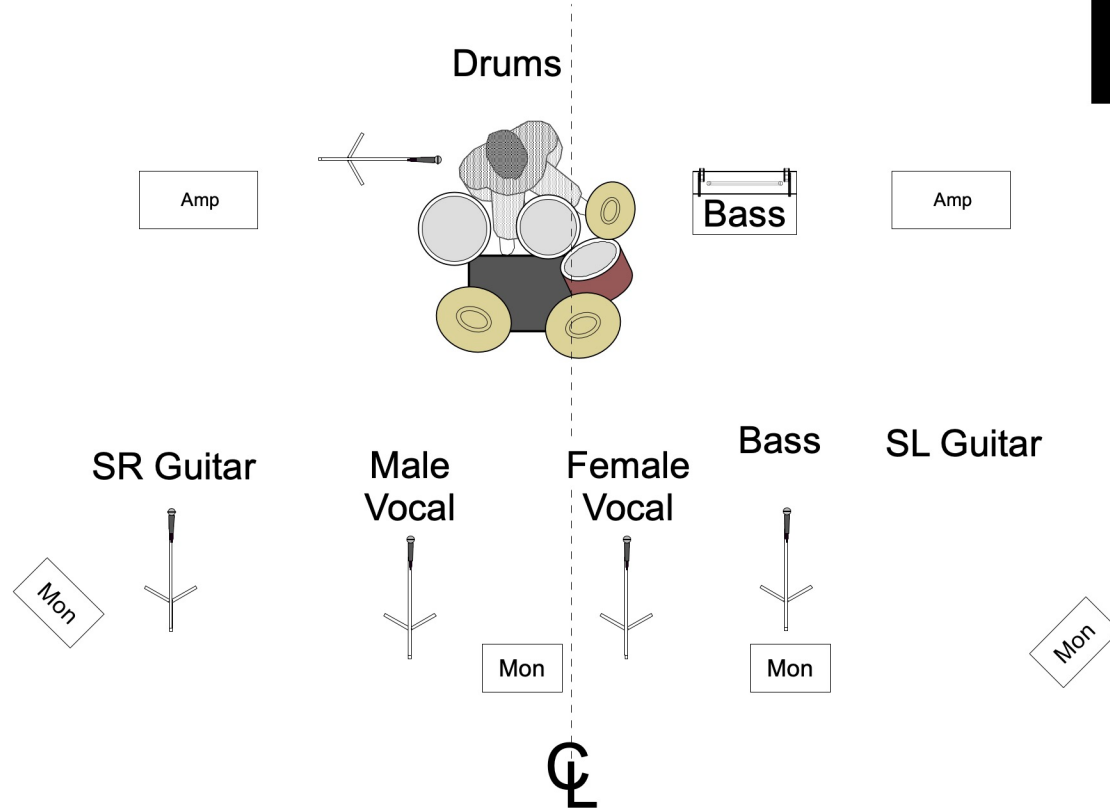

Wildwood Country Band

Note: Lighting to be basic looks.
Simple changes - no strobing.
Minimum smoke or haze.

Basic Stage Layout

A

A

B

B

Wildwood Country:

- 1 5 x Vocalists: SR Guitar, M/F Lead Vocal, Bass, Drummer (We have our own mic's).
- 2 1 x Bass DI, 2 x E Guitar amp mic's (We have our own mic's)
- 3 5 x Drum sends
- 4 Male Vocal & Drummer have IEM systems
- 5 All others use wedges (We have our own if needed)
- 6
- 7 Please provide all cables & stands