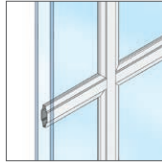

Grilles PELLA® ARCHITECT SERIES® TRADITIONAL

GRILLES

Choose the look of true divided light, removable roomside grilles or make cleaning easier by selecting grilles-between-the-glass.

OGEE INTEGRAL LIGHT TECHNOLOGY¹
7/8", 1-1/4" OR 2"