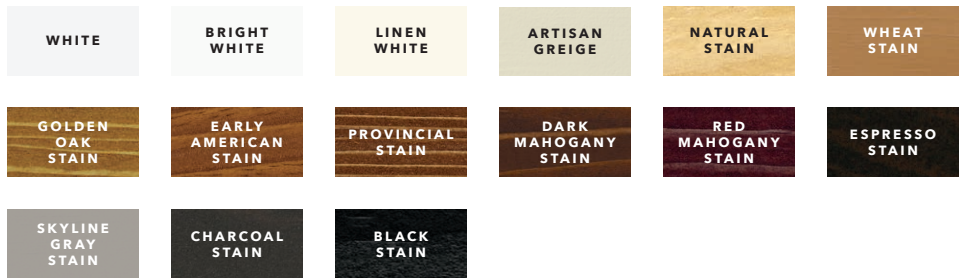

PATIO DOOR STYLES

SLIDING

HINGED

BIFOLD

MULTI-SLIDE

Colors & Finishes PELLA® ARCHITECT SERIES® TRADITIONAL

WOOD TYPES

Choose the wood species that best complements your home's interior. White oak, red oak, cherry and maple are available as custom solutions.

PREFINISHED PINE INTERIOR COLORS

When you select pine, we can prefinish in your choice of seven stains or three paint colors. Unfinished or primed and ready-to-paint are also available.

ALUMINUM-CLAD EXTERIOR COLORS