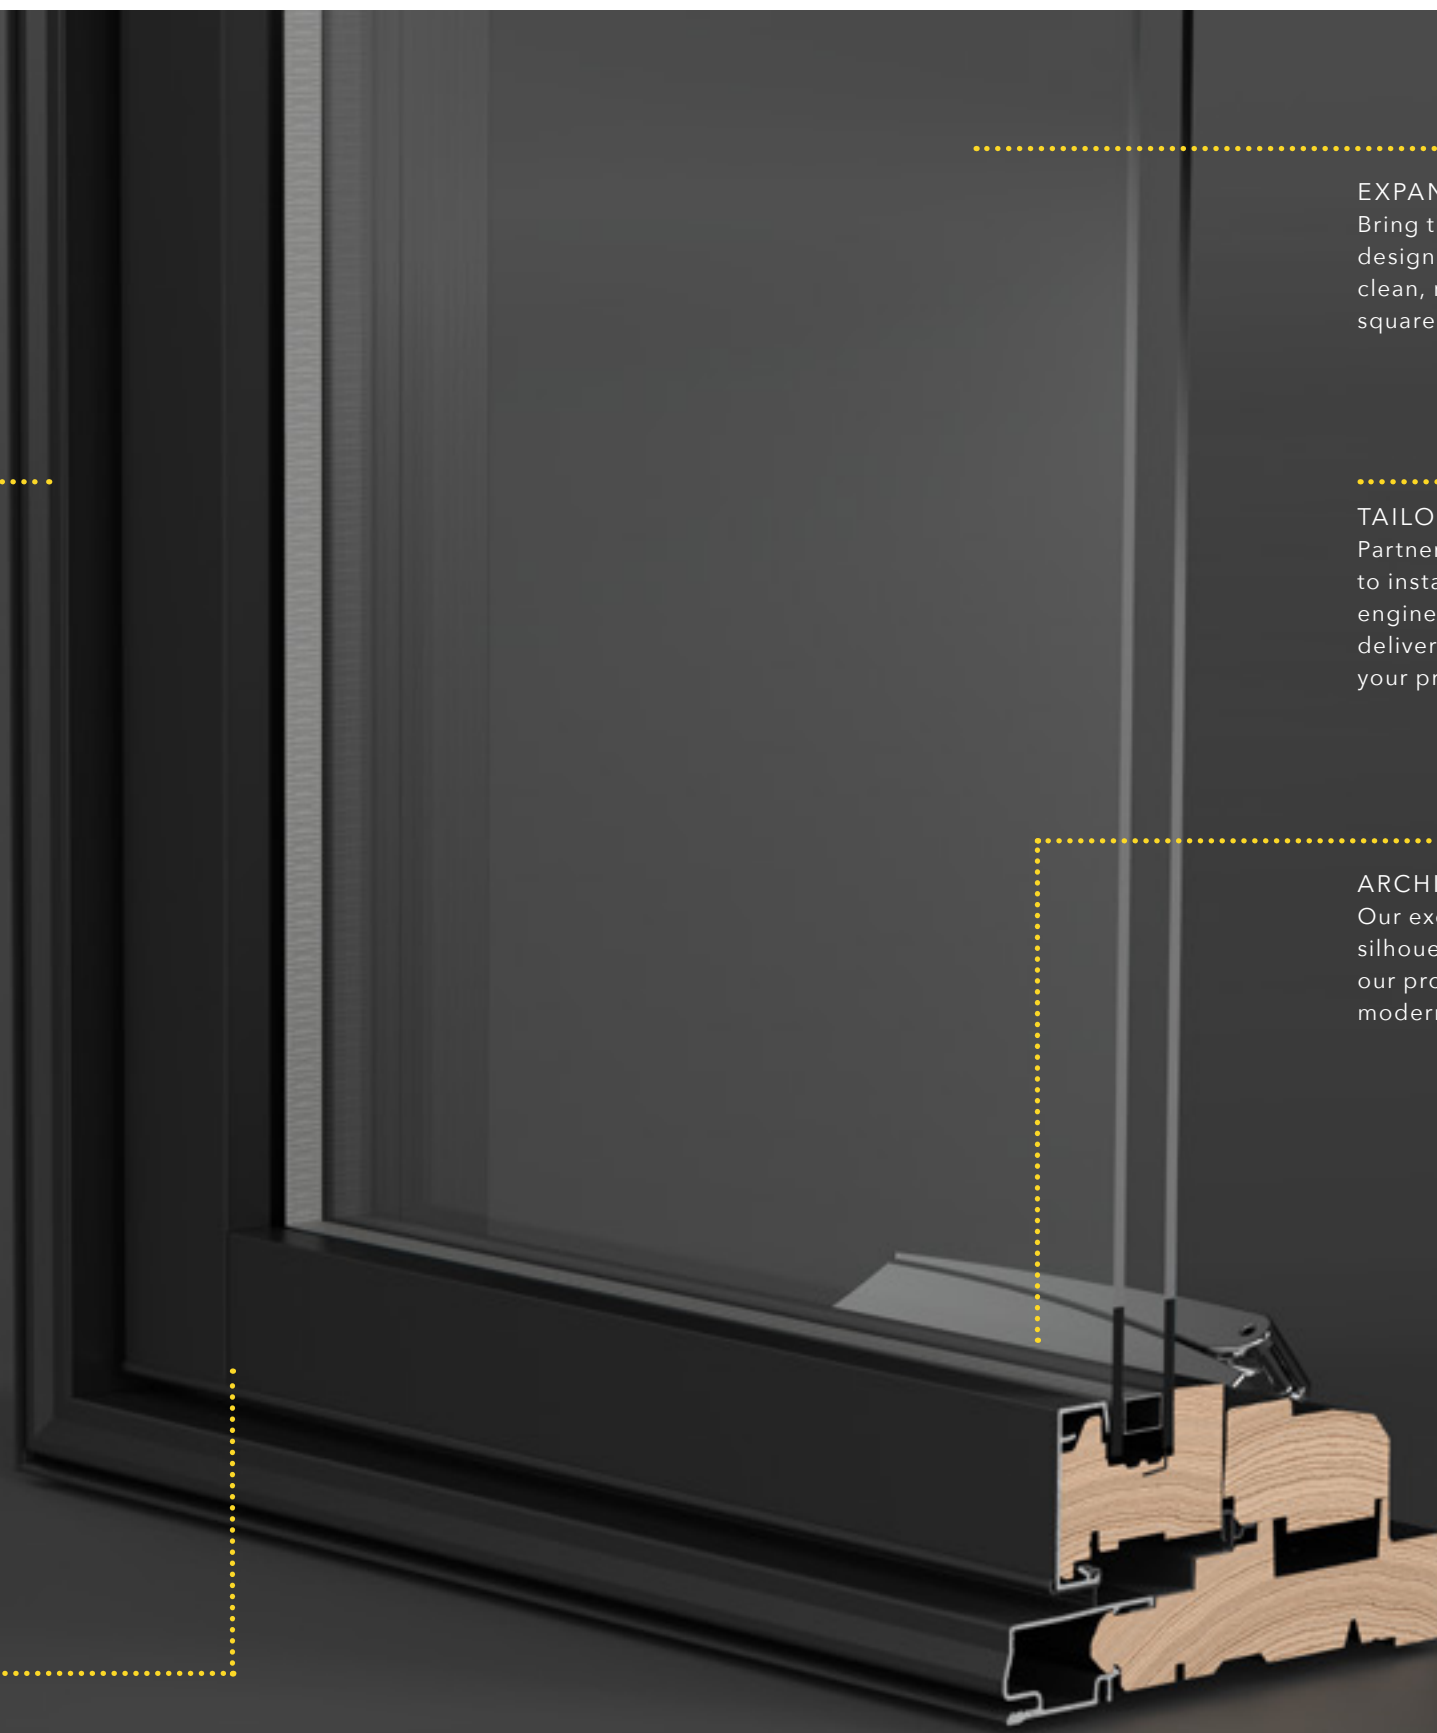

ARCHITECT-INSPIRED HARDWARE

Our exclusively designed hardware offers sleek silhouettes and premium finishes to complement our products while honoring their sophisticated modern design.