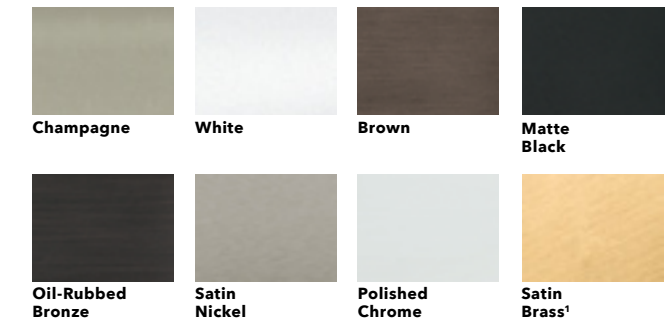

Finishes:

PATIO DOOR HARDWARE

Modern Collection

To complement your style, we've partnered with Baldwin, the #1 premium hardware brand. The hardware collection is made of solid-forged brass and features bold designs and added security enhancements.