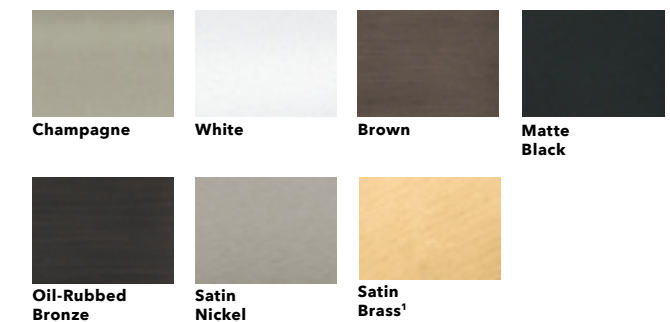

COLORS & FINISHES

Wood Types

Choose the wood species that best complements your project's interior.

Prefinished Pine Interior Colors

When you select pine, we can prefinish in your choice of four paint colors or eleven stains. Unfinished or primed and ready-to-paint are also available.

BALDWIN

Finishes:

Essential Collection

Elevate your style and transform your home with elegant selections.

Finishes:

Additional hardware collections available. See your local Pella sales rep for more options.