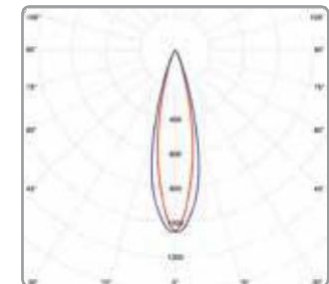

COLOURS

STANDARDS, COMPLIANCE

PRODUCT FEATURES

LED mini track lights adopt the super mini design, high quality led chips, efficient optical technology, excellent thermal management, more colour temperature, use to the pavilion, the museum exhibition space, such as such as display ark, clothes closet and other places, have the effect of accent light.

INSTALLATION

Insert to the track