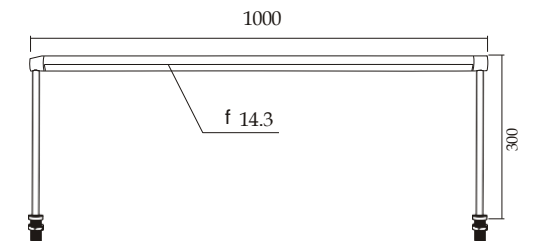

COLOURS

STANDARDS, COMPLIANCE