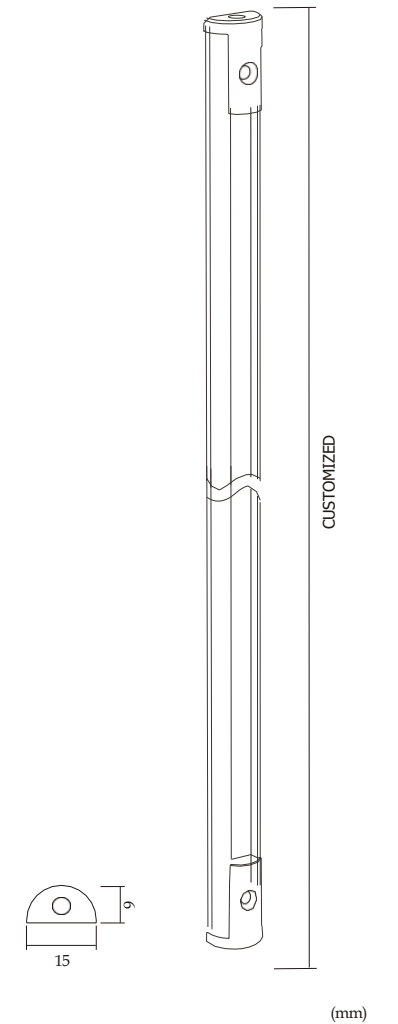

POWER SUPPLY

INPUT CURRENT

COLOURS

STANDARDS, COMPLIANCE

► Suggest 1 meter 5 lights, the whole set not more than 10 lights

INSTALLATION

SURFACE MOUNTED

DIMENSIONS