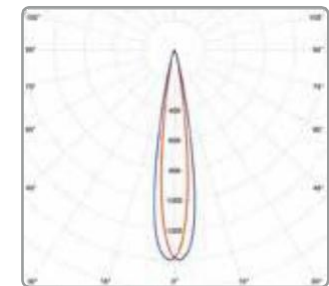

(mm)

PRODUCT FEATURES

Adopt the super mini design, high quality LED chips, efficient optical technology, anti-dazzle design, excellent thermal management and a variety of color temperature, dedicated to the pavilion, the museum exhibition space, such as display ark, clothes closet and other places, have the effect of accent lighting.

INSTALLATION

RECESEED