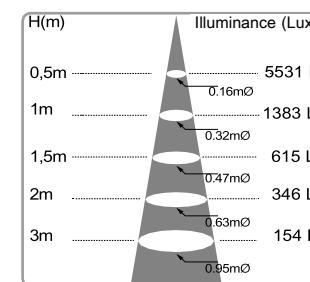

COLOURS

STANDARDS, COMPLIANCE

(mm)

PRODUCT FEATURES

Mini magnetic spot light, aluminum precision machining molding, surface electrostatic spraying process. The integrated heat dissipation structure enables LED chip to dissipate heat rapidly, ensuring the average life of the light source can reach 50,000 hours. Can be divided to increase or decrease the number of lamp, choose the light color to meet different application environment, HQ LED cold light source, no radiation, no strobe, for the spectrum does not contain red, ultraviolet light, protect the subject. Suitable for jewelry, jewelry, clocks, antiques and other display cabinets, display small space as the key lighting.

INSTALLATION

Insert to the track