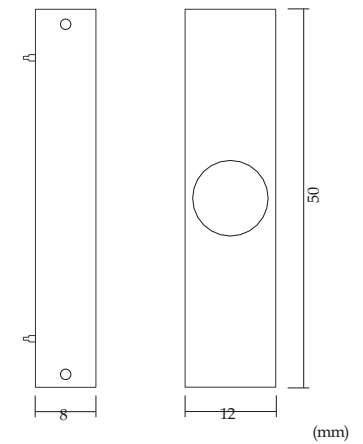

PRODUCT FEATURES

Mini magnetic spot light, aluminum precision machining molding, surface electrostatic spraying process. The integrated heat dissipation structure enables LED chip to dissipate heat rapidly, ensuring the average life of the light source can reach 50,000 hours. Can be divided to increase or decrease the number of lamp, choose the light color to meet different application environment, HQ LED cold light source, no radiation, no strobe, for the spectrum does not contain red, ultraviolet light, protect the subject. Suitable for jewelry, jewelry, clocks, antiques and other display cabinets, display small space as the key lighting.

INSTALLATION

Insert to the track