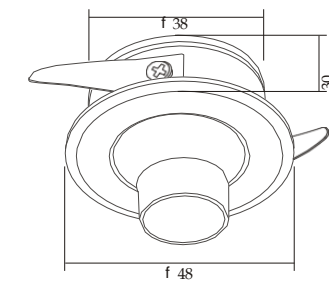

COLOURS

STANDARDS, COMPLIANCE

(mm)

PRODUCT FEATURES

Adopt the super mini design, high quality LED chips, efficient optical technology, anti-dazzle design, excellent thermal management and a variety of color temperature, dedicated to the pavilion, the museum exhibition space, such as display ark, clothes closet and other places, have the effect of accent lighting.

INSTALLATION

RECESEED