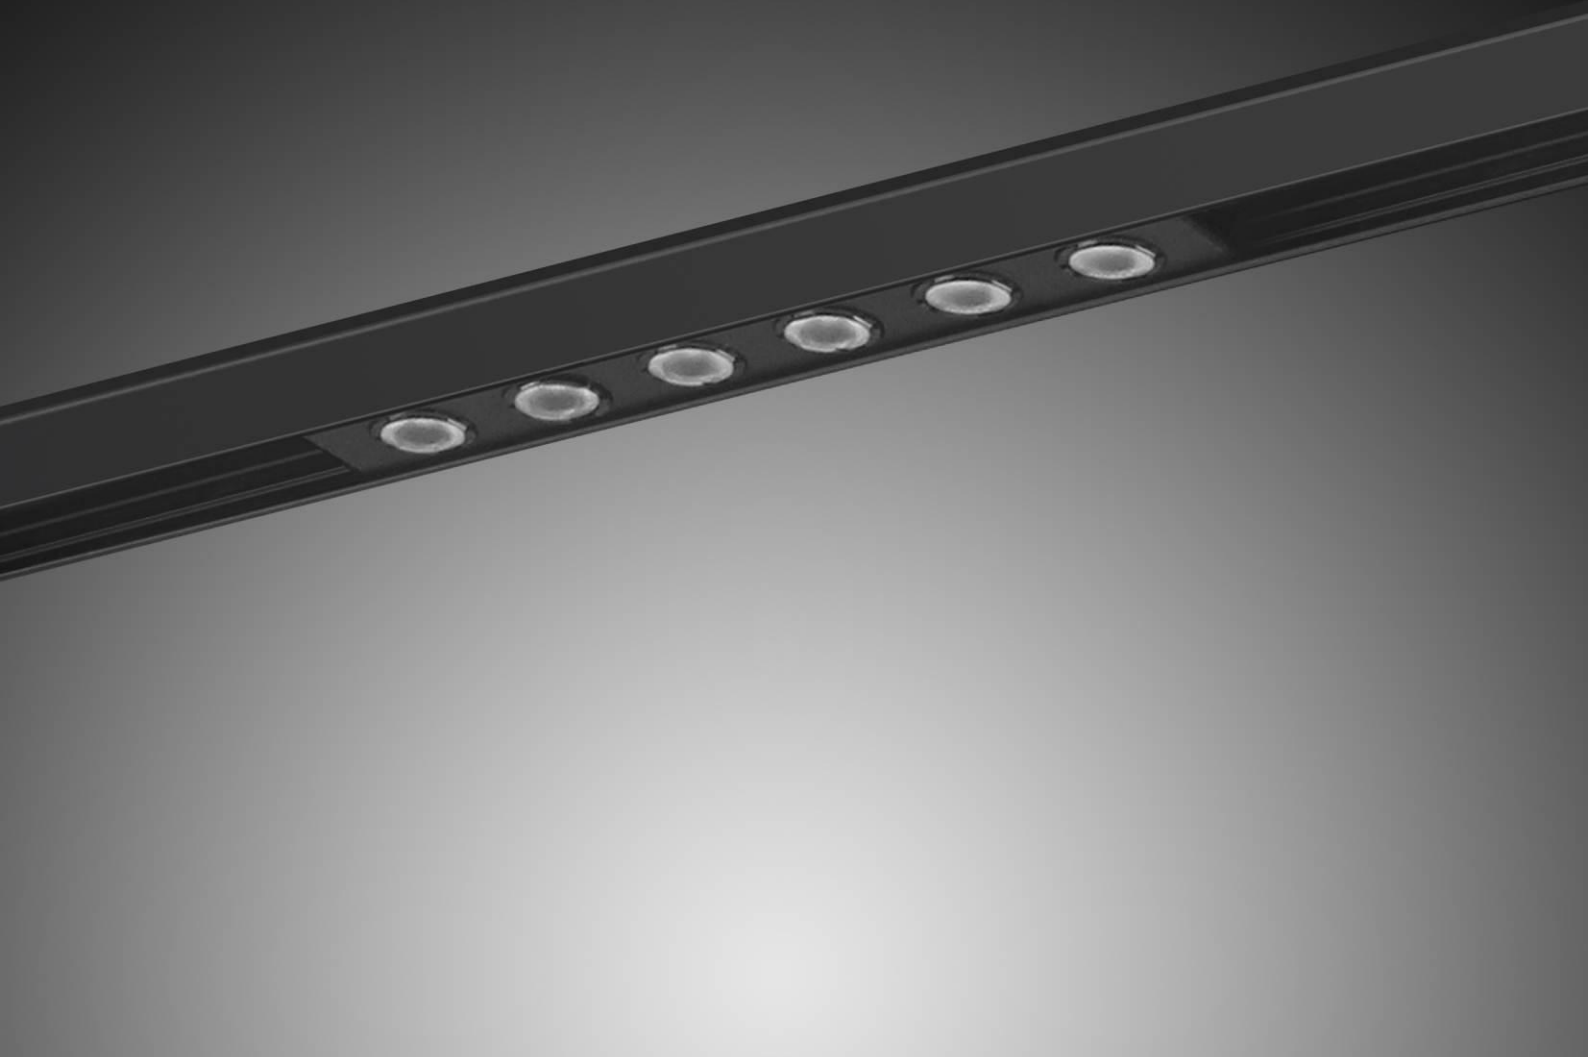

T2021E

OUTPUT / LUMENS

3W 280LM

POWER SUPPLY

DC 12-24V

DEGREES

CHIP

OSRAM

COLOUR TEMPERATURE

3000K 4000K 6500K

COLOUR RENDERING INDEX

80Ra 90Ra

灯体颜色 COLOURS

STANDARDS, COMPLIANCE