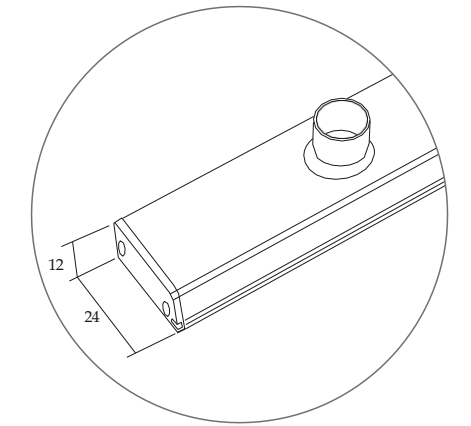

Black Grey

STANDARDS, COMPLIANCE

CE RoHS WEEE 35°C / 20°C 50000 hours IP20

(mm)

PRODUCT FEATURES

Adopt the classic three Angle shape appearance design, high quality lamp bead, efficient optical technology, excellent thermal management, a variety of color temperature, special dry exhibition hall, the museum exhibition space, such as display ark, clothes closet and other places, have the effect of accent lighting.