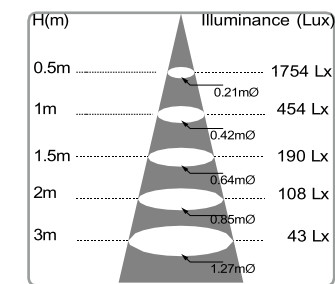

Black and Grey color swatches

STANDARDS, COMPLIANCE

CE, RoHS, Energy Star, 35°C/20°C, 50000 hours, IP20

(mm)

PRODUCT FEATURES

Mini magnetic spot light, aluminum precision machining molding, surface electrostatic spraying process. The integrated heat dissipation structure enables LED chip to dissipate heat rapidly, ensuring the average life of the light source can reach 50,000 hours. Can be divided to increase or decrease the number of lamp, choose the light color to meet different application environment, HQ LED cold light source, no radiation, no strobe, for the spectrum does not contain red, ultraviolet light, protect the subject. Suitable for jewelry, jewelry, clocks, antiques and other display cabinets, display small space as the key lighting.