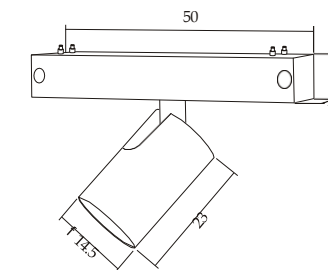

COLOURS

STANDARDS, COMPLIANCE

(mm)

PRODUCT FEATURES

Mini magnetic spot light, aluminum precision machining molding, surface electrostatic spraying process. The integrated heat dissipation structure enables LED chip to dissipate heat rapidly, ensuring the average life of the light source can reach 50,000 hours. Can be divided to increase or decrease the number of lamp, choose the light color to meet different application environment, HQ LED cold light source, no radiation, no strobe, for the spectrum does not contain red, ultraviolet light, protect the subject. Suitable for jewelry, jewelry, clocks, antiques and other display cabinets, display small space as the key lighting.

INSTALLATION

Insert to the track