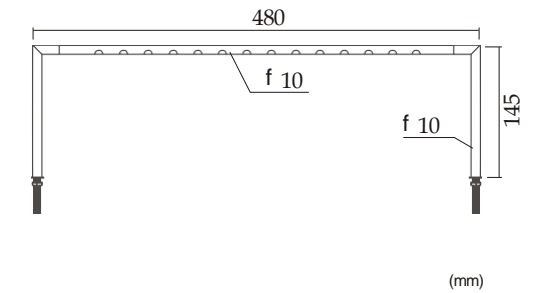

STANDARDS, COMPLIANCE

CE RoHS WEEE 35°C / 20°C 50000 hours IP20

PRODUCT FEATURES

Super mini design, high quality LED light source, the perfect lighting, create a fruity, full incomparable perfect light type. The spectrum does not contain red, ultraviolet light, protect the subject, does not contain harmful substances mercury. More suitable for the pavilion, the museum exhibition space, such as display ark, clothes closet and other places, have the effect of key lighting.

INSTALLATION

FIX WITH CLIPS