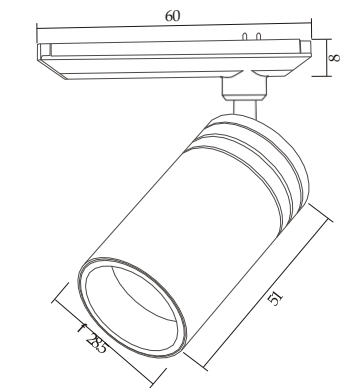

(mm)

PRODUCT FEATURES

Mini magnetic spot light, aluminum precision machining molding, surface electrostatic spraying process. The integrated heat dissipation structure enables LED chip to dissipate heat rapidly, ensuring the average life of the light source can reach 50,000 hours. Can be divided to increase or decrease the number of lamp, choose the light color to meet different application environment, HQ LED cold light source, no radiation, no strobe, for the spectrum does not contain red, ultraviolet light, protect the subject. Suitable for jewelry, jewelry, clocks, antiques and other display cabinets, display small space as the key lighting.

INSTALLATION

Insert to the track