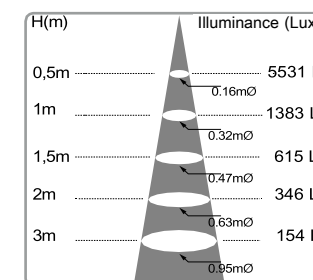

COLOURS

STANDARDS, COMPLIANCE

(mm)

PRODUCT FEATURES

Mini magnetic spot light, aluminum precision machining molding, surface electrostatic spraying process. The integrated heat dissipation structure enables LED chip to dissipate heat rapidly, ensuring the average life of the light source can reach 50,000 hours. Can be divided to increase or decrease the number of lamp, choose the light color to meet different application environment, HQ LED cold light source, no radiation, no strobe, for the spectrum does not contain red, ultraviolet light, protect the subject. Suitable for jewelry, jewelry, clocks, antiques and other display cabinets, display small space as the key lighting.

INSTALLATION

Insert to the track