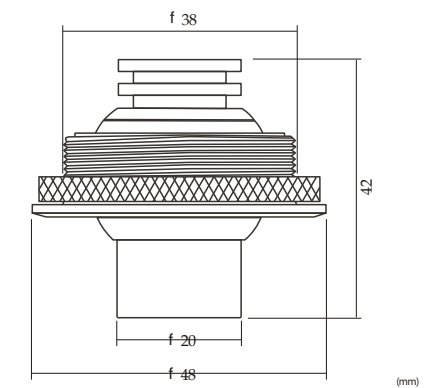

COLOUR TEMPERATURE

3000K 4000K 6000K

COLOUR RENDERING INDEX

80Ra 90Ra

COLOURS

STANDARDS, COMPLIANCE

PRODUCT FEATURES

Adopt the super mini design, high quality LED chips, efficient optical technology, anti-dazzle design, excellent thermal management and a variety of color temperature, dedicated to the pavilion, the museum exhibition space, such as display ark, clothes closet and other places, have the effect of accent lighting.