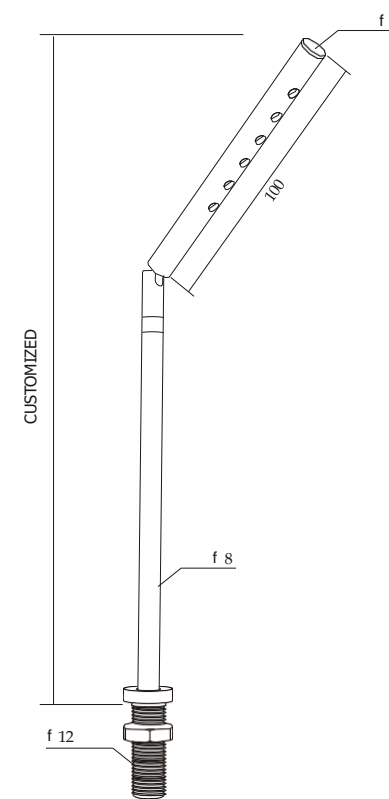

COLOURS

STANDARDS, COMPLIANCE

CE, RoHS, Energy Star, 35°C/20°C, 50000 hours, IP20

(mm)

PRODUCT FEATURES

Made of high quality LED light source, exquisite appearance, smooth texture, precision optical design, create a fruity, full incomparable perfect light type. Spectrum contains no red, uv, protection is according to the content, do not contain harmful substances mercury, caring human body health, protect the environment. Diversified product range, can choose suitable products according to the different environmental needs.

INSTALLATION

HOLE 13mm, FIX THE BASE