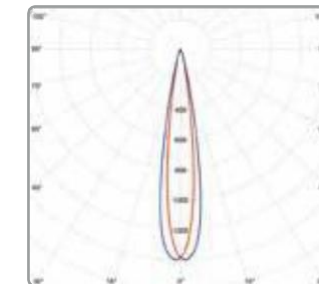

(mm)

PRODUCT FEATURES

Mini track spot lights adopt high quality LED chips, exquisite shape, delicate texture, matching precision light design to create a round, full and incomparable perfect light. The spectrum does not contain red, ultraviolet light, the protection is according to the object, does not contain harmful substances mercury, care for human health, environmental protection love the earth. Suitable for exhibition halls, museums, such as display cabinets, cabinets and other places, play the role of key light.

INSTALLATION

Insert to the track