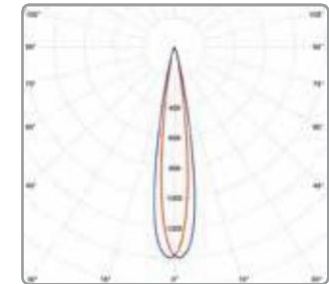

(mm)

PRODUCT FEATURES

Made of high quality LED light source, exquisite appearance, smooth texture, precision optical design, create a fruity, full incomparable perfect light type. Spectrum contains no red, uv, protection is according to the content, do not contain harmful substances mercury, caring human body health, protect the environment. Diversified product range, can choose suitable products according to the different environmental needs.

INSTALLATION

HOLE 13mm, FIX THE BASE