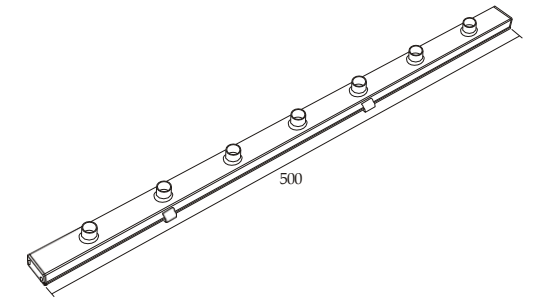

(mm)

PRODUCT FEATURES

Adopt the classic three Angle shape appearance design, high quality lamp bead, efficient optical technology, excellent thermal management, a variety of color temperature, special dry exhibition hall, the museum exhibition space, such as display ark, clothes closet and other places, have the effect of accent lighting.

INSTALLATION

FIX WITH CLIPS