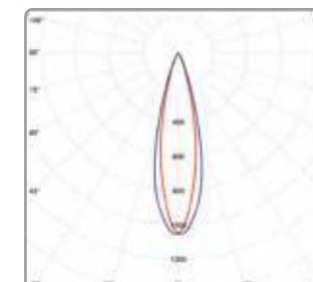

(mm)

PRODUCT FEATURES

LED mini track lights adopt the super mini design, high quality led chips, efficient optical technology, excellent thermal management, more colour temperature, use to the pavilion, the museum exhibition space, such as such as display ark, clothes closet and other places, have the effect of accent light.

INSTALLATION

Insert to the track