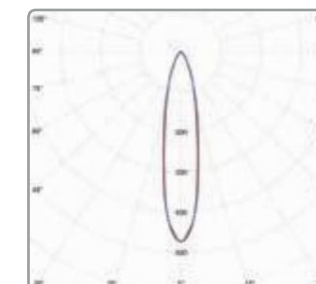

COLOUR TEMPERATURE

COLOUR RENDERING INDEX

COLOURS

STANDARDS, COMPLIANCE

(mm)

PRODUCT FEATURES

Mini magnetic spot light, aluminum precision machining molding, surface electrostatic spraying process. The integrated heat dissipation structure enables LED chip to dissipate heat rapidly, ensuring the average life of the light source can reach 50,000 hours. Can be divided to increase or decrease the number of lamp, choose the light color to meet different application environment, HQ LED cold light source, no radiation, no strobe, for the spectrum does not contain red, ultraviolet light, protect the subject. Suitable for jewelry, jewelry, clocks, antiques and other display cabinets, display small space as the key lighting.

INSTALLATION

Insert to the track