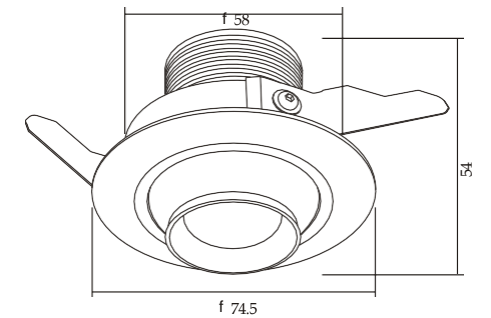

(mm)

PRODUCT FEATURES

Adopt the super mini design, high quality LED chips, efficient optical technology, anti-dazzle design, excellent thermal management and a variety of color temperature, dedicated to the pavilion, the museum exhibition space, such as display ark, clothes closet and other places, have the effect of accent lighting.

INSTALLATION

RECESEED