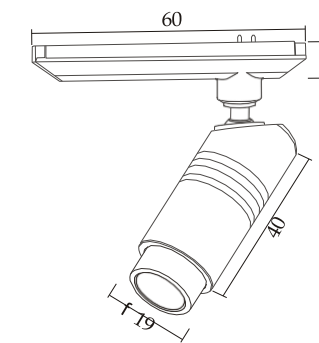

(mm)

PRODUCT FEATURES

Mini magnetic spot light, aluminum precision machining molding, surface electrostatic spraying process. The integrated heat dissipation structure enables LED chip to dissipate heat rapidly, ensuring the average life of the light source can reach 50,000 hours. Can be divided to increase or decrease the number of lamp, choose the light color to meet different application environment, HQ LED cold light source, no radiation, no strobe, for the spectrum does not contain red, ultraviolet light, protect the subject. Suitable for jewelry, jewelry, clocks, antiques and other display cabinets, display small space as the key lighting.

INSTALLATION

Insert to the track