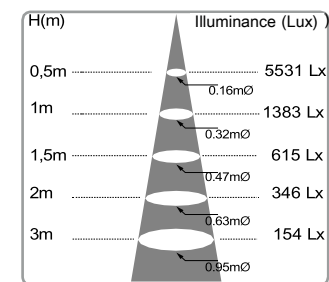

(mm)

PRODUCT FEATURES

Mini track spot lights adopt high quality LED chips, exquisite shape, delicate texture, matching precision light design to create a round, full and incomparable perfect light. The spectrum does not contain red, ultraviolet light, the protection is according to the object, does not contain harmful substances mercury, care for human health, environmental protection love the earth. Suitable for exhibition halls, museums, such as display cabinets, cabinets and other places, play the role of key light.