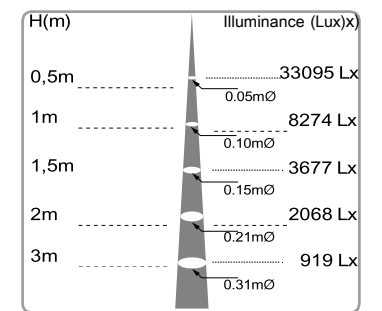

Black Grey

STANDARDS, COMPLIANCE

CE RoHS Energy Star 35°C/20°C 50000 hours IP20

(mm)

PRODUCT FEATURES

Mini magnetic spot light, aluminum precision machining molding, surface electrostatic spraying process. The integrated heat dissipation structure enables LED chip to dissipate heat rapidly, ensuring the average life of the light source can reach 50,000 hours. Can be divided to increase or decrease the number of lamp, choose the light color to meet different application environment, HQ LED cold light source, no radiation, no strobe, for the spectrum does not contain red, ultraviolet light, protect the subject. Suitable for jewelry, jewelry, clocks, antiques and other display cabinets, display small space as the key lighting.