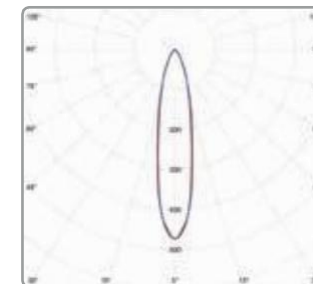

COLOURS

STANDARDS, COMPLIANCE

(mm)

PRODUCT FEATURES

Mini magnetic spot light, aluminum precision machining molding, surface electrostatic spraying process. The integrated heat dissipation structure enables LED chip to dissipate heat rapidly, ensuring the average life of the light source can reach 50,000 hours. Can be divided to increase or decrease the number of lamp, choose the light color to meet different application environment, HQ LED cold light source, no radiation, no strobe, for the spectrum does not contain red, ultraviolet light, protect the subject. Suitable for jewelry, jewelry, clocks, antiques and other display cabinets, display small space as the key lighting.

INSTALLATION

Insert to the track