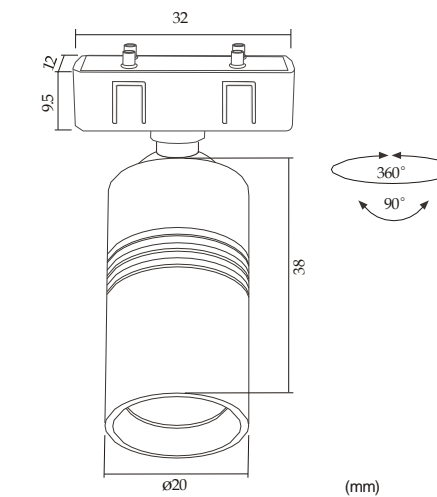

PRODUCT FEATURES

LED mini track lights adopt the super mini design, high quality led chips, efficient optical technology, excellent thermal management, more colour temperature, use to the pavilion, the museum exhibition space, such as such as display ark, clothes closet and other places, have the effect of accent light.

INSTALLATION

Insert to the track