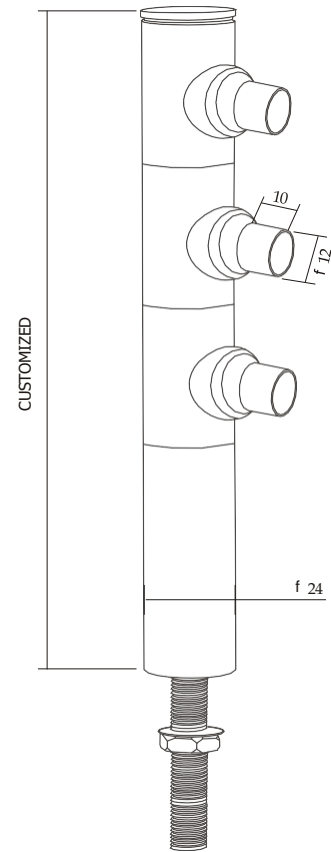

COLOURS

STANDARDS, COMPLIANCE

(mm)

PRODUCT FEATURES

Made of high quality LED light source, exquisite appearance, smooth texture, precision optical design, create a fruity, full incomparable perfect light type. Spectrum contains no red, uv, protection is according to the content, do not contain harmful substances mercury, caring human body health, protect the environment. Diversified product range, can choose suitable products according to the different environmental needs.

INSTALLATION

HOLE 13mm, FIX THE BASE