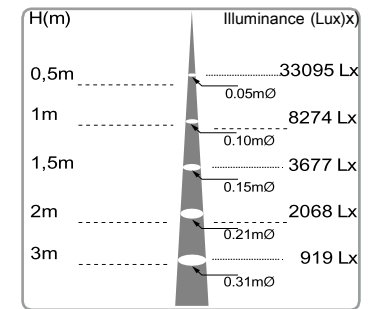

(mm)

PRODUCT FEATURES

Adopt the super mini design, high quality LED chips, efficient optical technology, anti-dazzle design, excellent thermal management and a variety of color temperature, dedicated to the pavilion, the museum exhibition space, such as display ark, clothes closet and other places, have the effect of accent lighting.

INSTALLATION

RECESEED