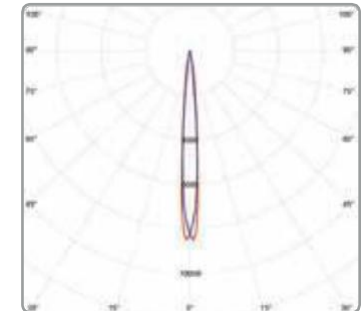

(mm)

PRODUCT FEATURES

Mini magnetic spot light, aluminum precision machining molding, surface electrostatic spraying process. The integrated heat dissipation structure enables LED chip to dissipate heat rapidly, ensuring the average life of the light source can reach 50,000 hours. Can be divided to increase or decrease the number of lamp, choose the light color to meet different application environment, HQ LED cold light source, no radiation, no strobe, for the spectrum does not contain red, ultraviolet light, protect the subject. Suitable for jewelry, jewelry, clocks, antiques and other display cabinets, display small space as the key lighting.

INSTALLATION

Insert to the track