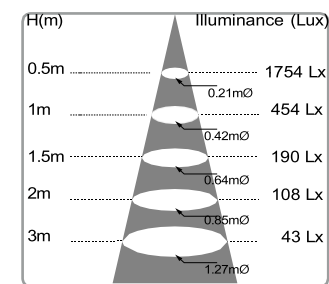

3000K 4000K 6000K

COLOUR RENDERING INDEX

80Ra 90Ra

COLOURS

STANDARDS, COMPLIANCE

(mm)

PRODUCT FEATURES

Mini track spot lights adopt high quality LED chips, exquisite shape, delicate texture, matching precision light design to create a round, full and incomparable perfect light. The spectrum does not contain red, ultraviolet light, the protection is according to the object, does not contain harmful substances mercury, care for human health, environmental protection love the earth. Suitable for exhibition halls, museums, such as display cabinets, cabinets and other places, play the role of key light.