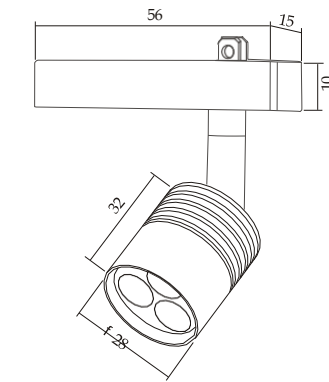

(mm)

PRODUCT FEATURES

Mini track spot lights adopt high quality LED chips, exquisite shape, delicate texture, matching precision light design to create a round, full and incomparable perfect light. The spectrum does not contain red, ultraviolet light, the protection is according to the object, does not contain harmful substances mercury, care for human health, environmental protection love the earth. Suitable for exhibition halls, museums, such as display cabinets, cabinets and other places, play the role of key light.

INSTALLATION

Insert to the track