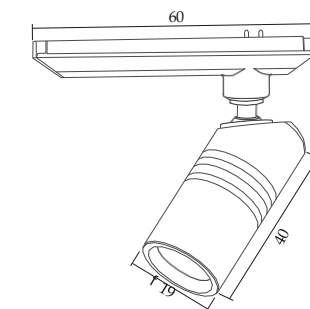

(mm)

PRODUCT FEATURES

Mini magnetic spot light, aluminum precision machining molding, surface electrostatic spraying process. The integrated heat dissipation structure enables LED chip to dissipate heat rapidly, ensuring the average life of the light source can reach 50,000 hours. Can be divided to increase or decrease the number of lamp, choose the light color to meet different application environment, HQ LED cold light source, no radiation, no strobe, for the spectrum does not contain red, ultraviolet light, protect the subject. Suitable for jewelry, jewelry, clocks, antiques and other display cabinets, display small space as the key lighting.

INSTALLATION

Insert to the track