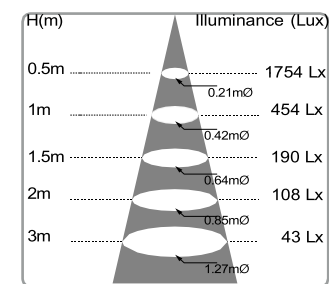

(mm)

PRODUCT FEATURES

Mini magnetic spot light, aluminum precision machining molding, surface electrostatic spraying process. The integrated heat dissipation structure enables LED chip to dissipate heat rapidly, ensuring the average life of the light source can reach 50,000 hours. Can be divided to increase or decrease the number of lamp, choose the light color to meet different application environment, HQ LED cold light source, no radiation, no strobe, for the spectrum does not contain red, ultraviolet light, protect the subject. Suitable for jewelry, jewelry, clocks, antiques and other display cabinets, display small space as the key lighting.

INSTALLATION

Insert to the track