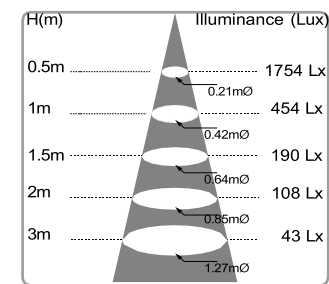

Black Grey

STANDARDS, COMPLIANCE

CE RoHS WEEE 35°C / 20°C 50000 hours IP20

(mm)

PRODUCT FEATURES

Adopt the super mini design, high quality LED chips, efficient optical technology, anti-dazzle design, excellent thermal management and a variety of color temperature, dedicated to the pavilion, the museum exhibition space, such as display ark, clothes closet and other places, have the effect of accent lighting.