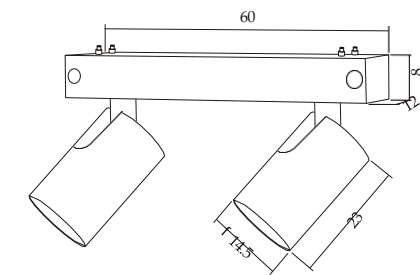

(mm)

PRODUCT FEATURES

Mini magnetic spot light, aluminum precision machining molding, surface electrostatic spraying process. The integrated heat dissipation structure enables LED chip to dissipate heat rapidly, ensuring the average life of the light source can reach 50,000 hours. Can be divided to increase or decrease the number of lamp, choose the light color to meet different application environment, HQ LED cold light source, no radiation, no strobe, for the spectrum does not contain red, ultraviolet light, protect the subject. Suitable for jewelry, jewelry, clocks, antiques and other display cabinets, display small space as the key lighting.

INSTALLATION

Insert to the track