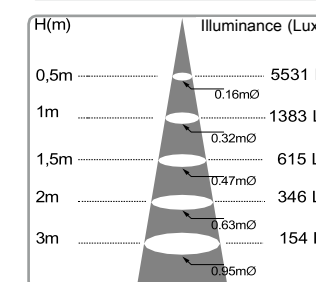

(mm)

PRODUCT FEATURES

Mini track spot lights adopt high quality LED chips, exquisite shape, delicate texture, matching precision light design to create a round, full and incomparable perfect light.

The spectrum does not contain red, ultraviolet light, the protection is according to the object, does not contain harmful substances mercury, care for human health, environmental protection love the earth.

Suitable for exhibition halls, museums, such as display cabinets, cabinets and other places, play the role of key light.

INSTALLATION

Insert to the track