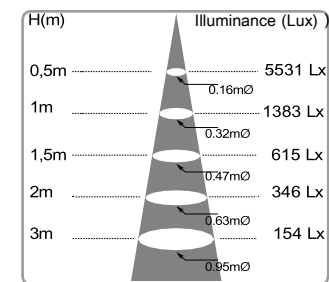

Black Grey

STANDARDS, COMPLIANCE

CE RoHS Energy Star 35°C/20°C 50000 hours IP20

(mm)

PRODUCT FEATURES

Adopt the super mini design, high quality LED chips, efficient optical technology, anti-dazzle design, excellent thermal management and a variety of color temperature, dedicated to the pavilion, the museum exhibition space, such as display ark, clothes closet and other places, have the effect of accent lighting.