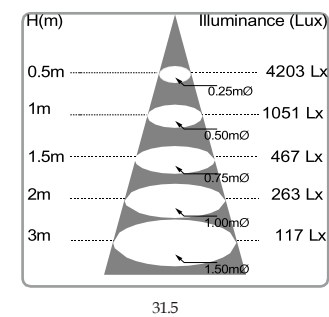

CHIP

COLOUR TEMPERATURE

3000K 4000K 6000K

COLOUR RENDERING INDEX

80Ra 90Ra

COLOURS

STANDARDS, COMPLIANCE

PRODUCT FEATURES