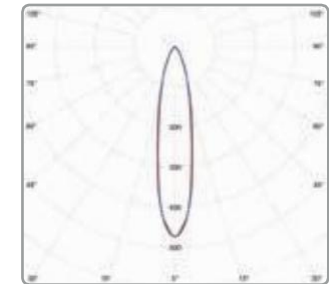

(mm)

PRODUCT FEATURES

Mini magnetic spot light, aluminum precision machining molding, surface electrostatic spraying process. The integrated heat dissipation structure enables LED chip to dissipate heat rapidly, ensuring the average life of the light source can reach 50,000 hours. Can be divided to increase or decrease the number of lamp, choose the light color to meet different application environment, HQ LED cold light source, no radiation, no strobe, for the spectrum does not contain red, ultraviolet light, protect the subject. Suitable for jewelry, jewelry, clocks, antiques and other display cabinets, display small space as the key lighting.

INSTALLATION

Insert to the track