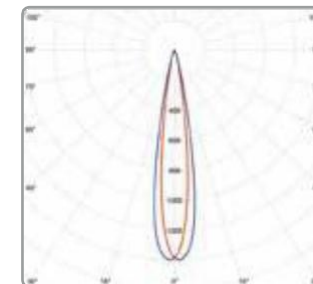

CHIP

COLOUR TEMPERATURE

3000K 4000K 6000K

COLOUR RENDERING INDEX

80Ra 90Ra

COLOURS

STANDARDS, COMPLIANCE

PRODUCT FEATURES