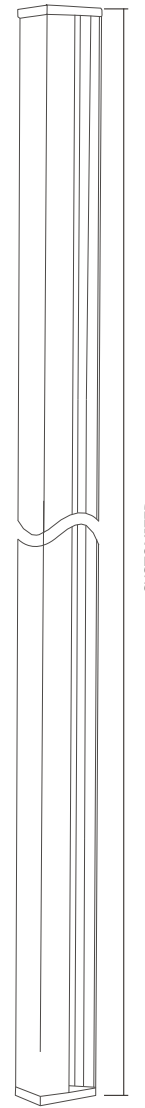

DIMENSIONS