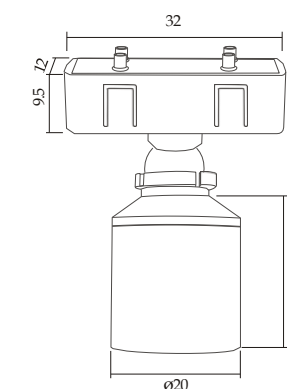

(mm)

PRODUCT FEATURES

LED mini track lights adopt the super mini design, high quality led chips, efficient optical technology, excellent thermal management, more colour temperature, use to the pavilion, the museum exhibition space, such as such as display ark, clothes closet and other places, have the effect of accent light.

INSTALLATION

Insert to the track