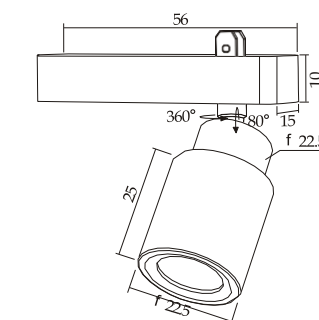

(mm)

PRODUCT FEATURES

Mini track spot lights adopt high quality LED chips, exquisite shape, delicate texture, matching precision light design to create a round, full and incomparable perfect light. The spectrum does not contain red, ultraviolet light, the protection is according to the object, does not contain harmful substances mercury, care for human health, environmental protection love the earth. Suitable for exhibition halls, museums, such as display cabinets, cabinets and other places, play the role of key light.

INSTALLATION

Insert to the track