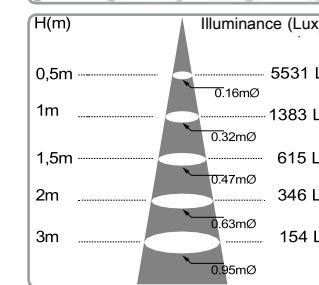

(mm)

PRODUCT FEATURES

Mini track spot lights adopt high quality LED chips, exquisite shape, delicate texture, matching precision light design to create a round, full and incomparable perfect light. The spectrum does not contain red, ultraviolet light, the protection is according to the object, does not contain harmful substances mercury, care for human health, environmental protection love the earth. Suitable for exhibition halls, museums, such as display cabinets, cabinets and other places, play the role of key light.

INSTALLATION

Insert to the track