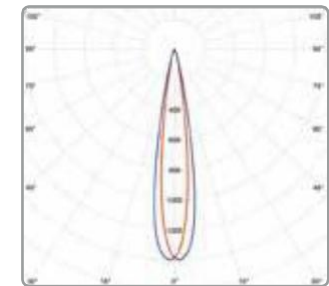

(mm)

PRODUCT FEATURES

Mini magnetic spot light, aluminum precision machining molding, surface electrostatic spraying process. The integrated heat dissipation structure enables LED chip to dissipate heat rapidly, ensuring the average life of the light source can reach 50,000 hours. Can be divided to increase or decrease the number of lamp, choose the light color to meet different application environment, HQ LED cold light source, no radiation, no strobe, for the spectrum does not contain red, ultraviolet light, protect the subject. Suitable for jewelry, jewelry, clocks, antiques and other display cabinets, display small space as the key lighting.

INSTALLATION

Insert to the track