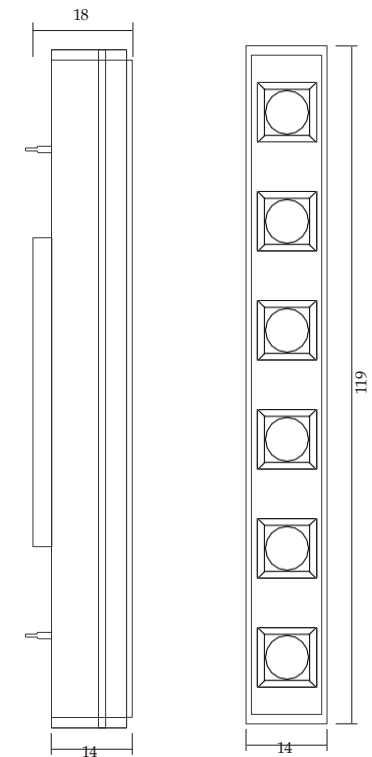

STANDARDS, COMPLIANCE

CE, RoHS, Energy Star, 35°C/20°C, 50000 hours, IP20