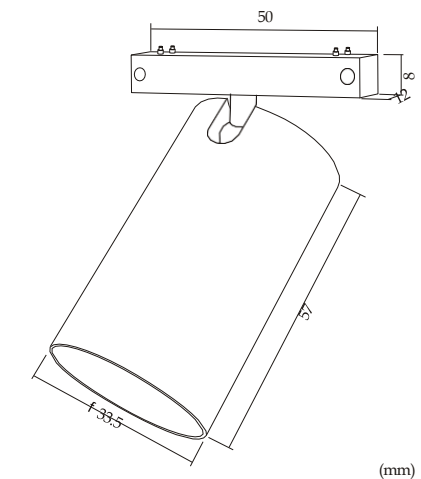

(mm)

PRODUCT FEATURES

Mini magnetic spot light, aluminum precision machining molding, surface electrostatic spraying process. The integrated heat dissipation structure enables LED chip to dissipate heat rapidly, ensuring the average life of the light source can reach 50,000 hours. Can be divided to increase or decrease the number of lamp, choose the light color to meet different application environment, HQ LED cold light source, no radiation, no strobe, for the spectrum does not contain red, ultraviolet light, protect the subject. Suitable for jewelry, jewelry, clocks, antiques and other display cabinets, display small space as the key lighting.

INSTALLATION

Insert to the track