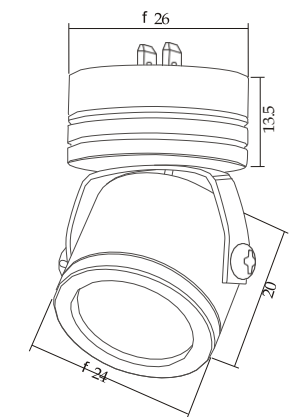

(mm)

PRODUCT FEATURES

Mini track spot lights adopt high quality LED chips, exquisite shape, delicate texture, matching precision light design to create a round, full and incomparable perfect light. The spectrum does not contain red, ultraviolet light, the protection is according to the object, does not contain harmful substances mercury, care for human health, environmental protection love the earth. Suitable for exhibition halls, museums, such as display cabinets, cabinets and other places, play the role of key light.

INSTALLATION

Insert to the track