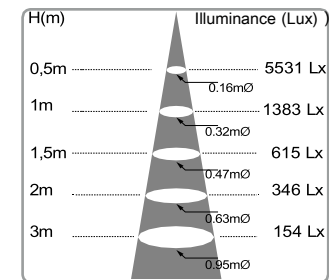

(mm)

PRODUCT FEATURES

Made of high quality LED light source, exquisite appearance, smooth texture, precision optical design, create a fruity, full incomparable perfect light type. Spectrum contains no red, uv, protection is according to the content, do not contain harmful substances mercury, caring human body health, protect the environment. Diversified product range, can choose suitable products according to the different environmental needs.

INSTALLATION

HOLE 13mm, FIX THE BASE