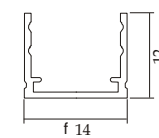

Track is equipped with a security card clasp, more secure.

The lights can be placed in any position of lamps and lanterns and adjust at any time.

POWER SUPPLY

COLOURS

STANDARDS, COMPLIANCE

DIMENSIONS |

(mm)