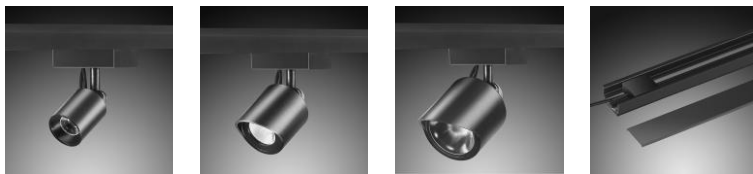

T2004A	T2004B	T2004C	T2004
P.033	P.035	P.037	P.039