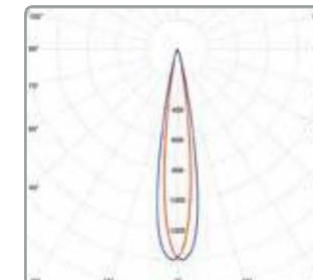

COLOURS

STANDARDS, COMPLIANCE

(mm)

PRODUCT FEATURES

Mini magnetic spot light, aluminum precision machining molding, surface electrostatic spraying process. The integrated heat dissipation structure enables LED chip to dissipate heat rapidly, ensuring the average life of the light source can reach 50,000 hours. Can be divided to increase or decrease the number of lamp, choose the light color to meet different application environment, HQ LED cold light source, no radiation, no strobe, for the spectrum does not contain red, ultraviolet light, protect the subject. Suitable for jewelry, jewelry, clocks, antiques and other display cabinets, display small space as the key lighting.

INSTALLATION

Insert to the track