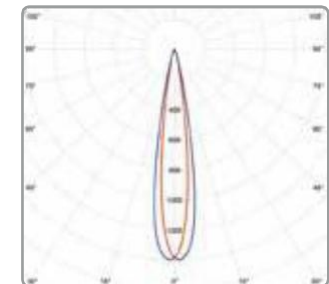

(mm)

PRODUCT FEATURES

Adopt the super mini design, high quality LED chips, efficient optical technology, anti-dazzle design, excellent thermal management and a variety of color temperature, dedicated to the pavilion, the museum exhibition space, such as display ark, clothes closet and other places, have the effect of accent lighting.

INSTALLATION

RECESEED