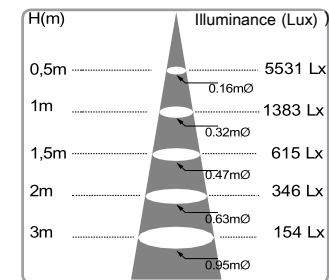

(mm)

PRODUCT FEATURES

Mini magnetic spot light, aluminum precision machining molding, surface electrostatic spraying process. The integrated heat dissipation structure enables LED chip to dissipate heat rapidly, ensuring the average life of the light source can reach 50,000 hours. Can be divided to increase or decrease the number of lamp, choose the light color to meet different application environment, HQ LED cold light source, no radiation, no strobe, for the spectrum does not contain red, ultraviolet light, protect the subject. Suitable for jewelry, jewelry, clocks, antiques and other display cabinets, display small space as the key lighting.