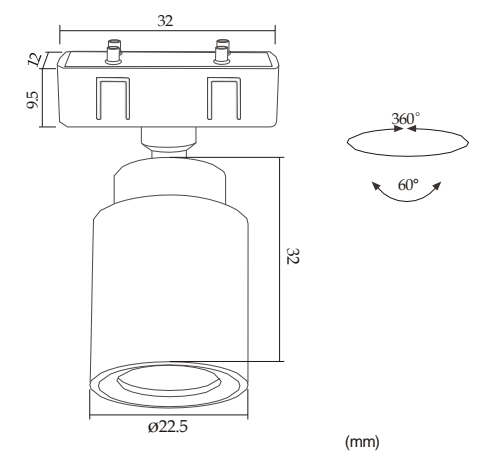

PRODUCT FEATURES

LED mini track lights adopt the super mini design, high quality led chips, efficient optical technology, excellent thermal management, more colour temperature, use to the pavilion, the museum exhibition space, such as such as display ark, clothes closet and other places, have the effect of accent light.

INSTALLATION

Insert to the track