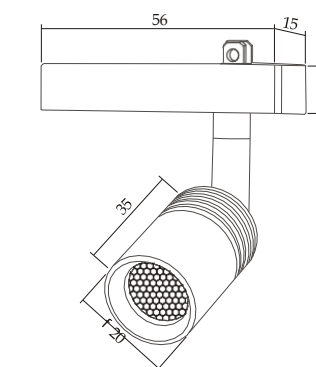

(mm)

PRODUCT FEATURES

Mini track spot lights adopt high quality LED chips, exquisite shape, delicate texture, matching precision light design to create a round, full and incomparable perfect light.

The spectrum does not contain red, ultraviolet light, the protection is according to the object, does not contain harmful substances mercury, care for human health, environmental protection love the earth.

Suitable for exhibition halls, museums, such as display cabinets, cabinets and other places, play the role of key light.

INSTALLATION

Insert to the track