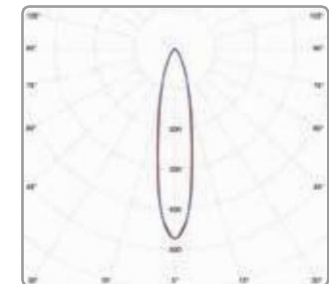

3000K 4000K 6000K

COLOUR RENDERING INDEX

80Ra 90Ra

COLOURS

STANDARDS, COMPLIANCE

(mm)

PRODUCT FEATURES

Mini track spot lights adopt high quality LED chips, exquisite shape, delicate texture, matching precision light design to create a round, full and incomparable perfect light. The spectrum does not contain red, ultraviolet light, the protection is according to the object, does not contain harmful substances mercury, care for human health, environmental protection love the earth. Suitable for exhibition halls, museums, such as display cabinets, cabinets and other places, play the role of key light.