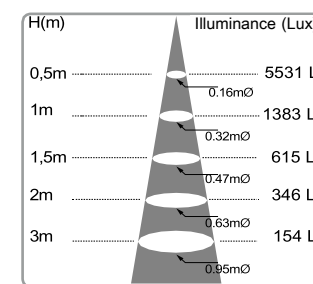

CHIP

COLOUR TEMPERATURE

3000K 4000K 6000K

COLOUR RENDERING INDEX

80Ra 90Ra

COLOURS

STANDARDS, COMPLIANCE

PRODUCT FEATURES