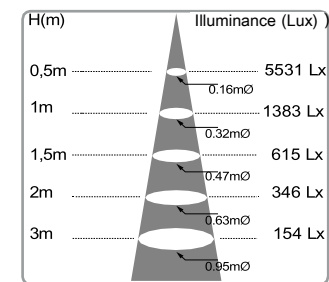

Black and Grey color swatches

STANDARDS, COMPLIANCE

CE, RoHS, Energy Star, 35°C/20°C, 50000 hours, IP20

(mm)

PRODUCT FEATURES

Mini magnetic spot light, aluminum precision machining molding, surface electrostatic spraying process. The integrated heat dissipation structure enables LED chip to dissipate heat rapidly, ensuring the average life of the light source can reach 50,000 hours. Can be divided to increase or decrease the number of lamp, choose the light color to meet different application environment, HQ LED cold light source, no radiation, no strobe, for the spectrum does not contain red, ultraviolet light, protect the subject. Suitable for jewelry, jewelry, clocks, antiques and other display cabinets, display small space as the key lighting.