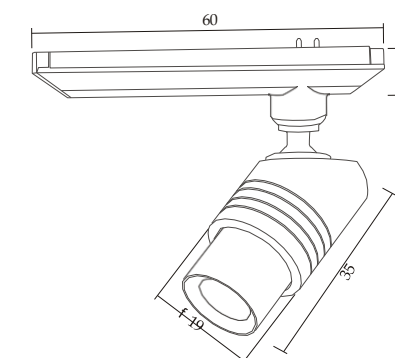

COLOUR TEMPERATURE

COLOUR RENDERING INDEX

COLOURS

STANDARDS, COMPLIANCE

(mm)

PRODUCT FEATURES

Mini magnetic spot light, aluminum precision machining molding, surface electrostatic spraying process. The integrated heat dissipation structure enables LED chip to dissipate heat rapidly, ensuring the average life of the light source can reach 50,000 hours. Can be divided to increase or decrease the number of lamp, choose the light color to meet different application environment, HQ LED cold light source, no radiation, no strobe, for the spectrum does not contain red, ultraviolet light, protect the subject. Suitable for jewelry, jewelry, clocks, antiques and other display cabinets, display small space as the key lighting.

INSTALLATION

Insert to the track