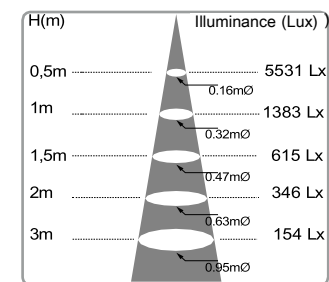

COLOURS

STANDARDS, COMPLIANCE

(mm)

PRODUCT FEATURES

Adopt the super mini design, high quality LED chips, efficient optical technology, anti-dazzle design, excellent thermal management and a variety of color temperature, dedicated to the pavilion, the museum exhibition space, such as display ark, clothes closet and other places, have the effect of accent lighting.

INSTALLATION

RECESEED