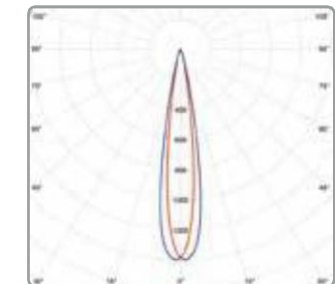

COLOUR TEMPERATURE

3000K 4000K 6000K

COLOUR RENDERING INDEX

80Ra 90Ra

COLOURS

STANDARDS, COMPLIANCE

PRODUCT FEATURES

Adopt the super mini design, high quality LED chips, efficient optical technology, anti-dazzle design, excellent thermal management and a variety of color temperature, dedicated to the pavilion, the museum exhibition space, such as display ark, clothes closet and other places, have the effect of accent lighting.