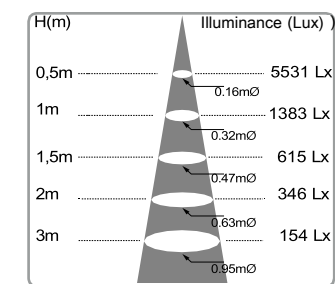

COLOUR TEMPERATURE

3000K 4000K 6000K

COLOUR RENDERING INDEX

80Ra 90Ra

COLOURS

STANDARDS, COMPLIANCE

PRODUCT FEATURES

Adopt the super mini design, high quality LED chips, efficient optical technology, anti-dazzle design, excellent thermal management and a variety of color temperature, dedicated to the pavilion, the museum exhibition space, such as display ark, clothes closet and other places, have the effect of accent lighting.