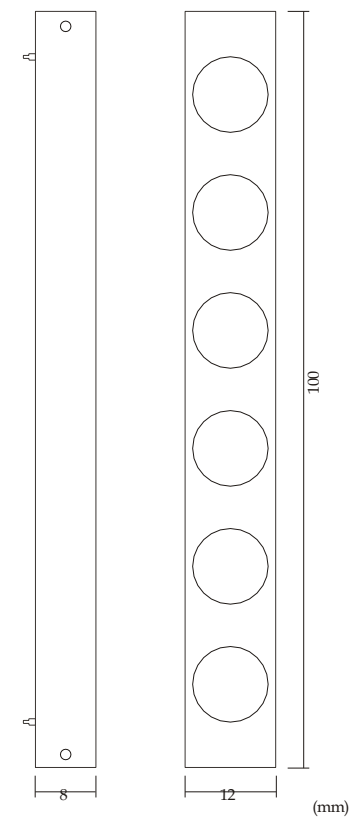

PRODUCT FEATURES

Mini magnetic spot light, aluminum precision machining molding, surface electrostatic spraying process. The integrated heat dissipation structure enables LED chip to dissipate heat rapidly, ensuring the average life of the light source can reach 50,000 hours. Can be divided to increase or decrease the number of lamp, choose the light color to meet different application environment, HQ LED cold light source, no radiation, no strobe, for the spectrum does not contain red, ultraviolet light, protect the subject. Suitable for jewelry, jewelry, clocks, antiques and other display cabinets, display small space as the key lighting.

INSTALLATION

Insert to the track