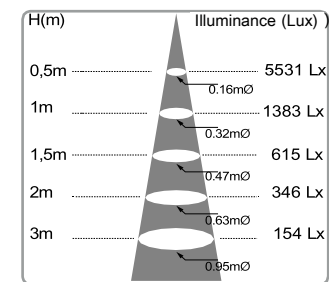

(mm)

PRODUCT FEATURES

Mini track spot lights adopt high quality LED chips, exquisite shape, delicate texture, matching precision light design to create a round, full and incomparable perfect light. The spectrum does not contain red, ultraviolet light, the protection is according to the object, does not contain harmful substances mercury, care for human health, environmental protection love the earth. Suitable for exhibition halls, museums, such as display cabinets, cabinets and other places, play the role of key light.

INSTALLATION

Insert to the track