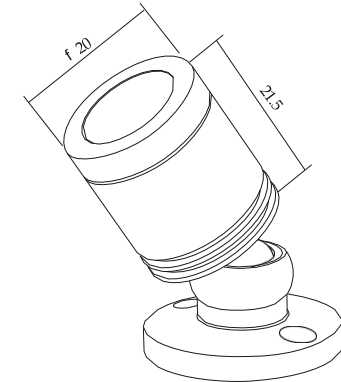

Black Grey

STANDARDS, COMPLIANCE

CE RoHS WEEE 35°C / 20°C 50000 hours IP20

(mm)

PRODUCT FEATURES

Adopt the super mini design, high quality LED chips, efficient optical technology, anti-dazzle design, excellent thermal management and a variety of color temperature, dedicated to the pavilion, the museum exhibition space, such as display ark, clothes closet and other places, have the effect of accent lighting.