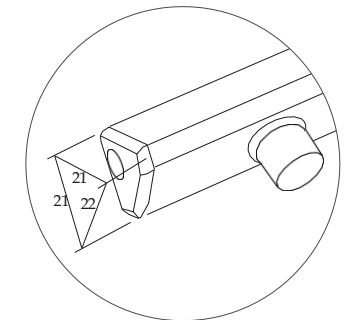

Black Grey

STANDARDS, COMPLIANCE

CE RoHS Energy Star 35°C / 20°C 50000 hours IP20

(mm)

PRODUCT FEATURES

Adopt the classic three Angle shape appearance design, high quality lamp bead, efficient optical technology, excellent thermal management, a variety of color temperature, special dry exhibition hall, the museum exhibition space, such as display ark, clothes closet and other places, have the effect of accent lighting.