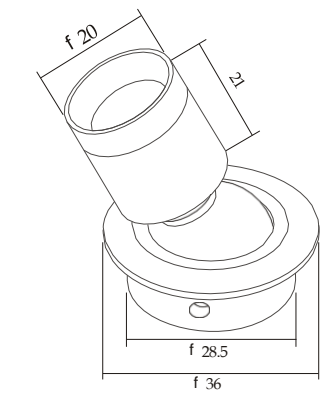

Black Grey

STANDARDS, COMPLIANCE

CE RoHS Energy Star 35°C/20°C 50000 hours IP20

(mm)

PRODUCT FEATURES

Adopt the super mini design, high quality LED chips, efficient optical technology, anti-dazzle design, excellent thermal management and a variety of color temperature, dedicated to the pavilion, the museum exhibition space, such as display ark, clothes closet and other places, have the effect of accent lighting.