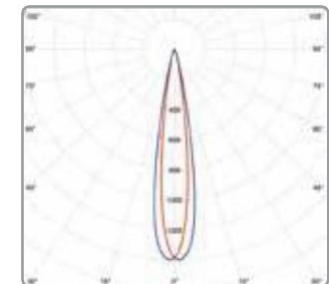

(mm)

PRODUCT FEATURES

Mini track spot lights adopt high quality LED chips, exquisite shape, delicate texture, matching precision light design to create a round, full and incomparable perfect light. The spectrum does not contain red, ultraviolet light, the protection is according to the object, does not contain harmful substances mercury, care for human health, environmental protection love the earth. Suitable for exhibition halls, museums, such as display cabinets, cabinets and other places, play the role of key light.

INSTALLATION

Insert to the track