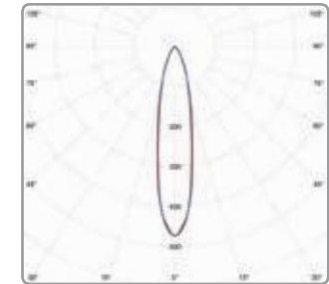

(mm)

PRODUCT FEATURES

Adopt the super mini design, high quality LED chips, efficient optical technology, anti-dazzle design, excellent thermal management and a variety of color temperature, dedicated to the pavilion, the museum exhibition space, such as display ark, clothes closet and other places, have the effect of accent lighting.

INSTALLATION

SURFACE MOUNTED