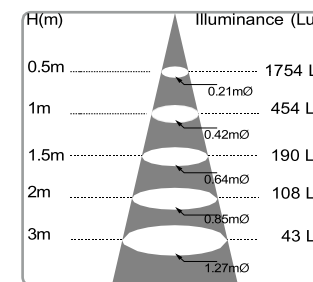

COLOURS

STANDARDS, COMPLIANCE

(mm)

PRODUCT FEATURES

Mini magnetic spot light, aluminum precision machining molding, surface electrostatic spraying process. The integrated heat dissipation structure enables LED chip to dissipate heat rapidly, ensuring the average life of the light source can reach 50,000 hours. Can be divided to increase or decrease the number of lamp, choose the light color to meet different application environment, HQ LED cold light source, no radiation, no strobe, for the spectrum does not contain red, ultraviolet light, protect the subject. Suitable for jewelry, jewelry, clocks, antiques and other display cabinets, display small space as the key lighting.

INSTALLATION

Insert to the track