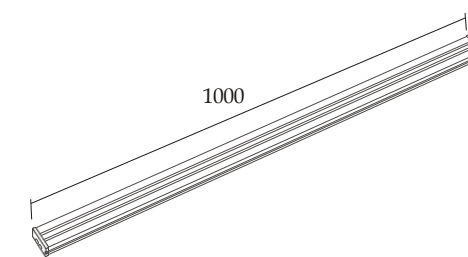

Track is equipped with a security card clasp, more secure.

The lights can be placed in any position of lamps and lanterns and adjust at any time.

POWER SUPPLY

INPUT CURRENT

COLOURS

STANDARDS, COMPLIANCE

DIMENSIONS