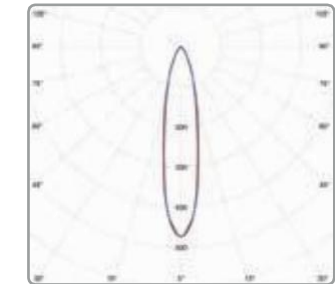

(mm)

PRODUCT FEATURES

Mini magnetic spot light, aluminum precision machining molding, surface electrostatic spraying process. The integrated heat dissipation structure enables LED chip to dissipate heat rapidly, ensuring the average life of the light source can reach 50,000 hours. Can be divided to increase or decrease the number of lamp, choose the light color to meet different application environment, HQ LED cold light source, no radiation, no strobe, for the spectrum does not contain red, ultraviolet light, protect the subject. Suitable for jewelry, jewelry, clocks, antiques and other display cabinets, display small space as the key lighting.

INSTALLATION

Insert to the track