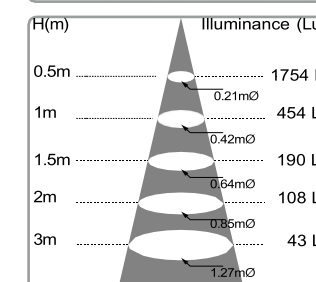

COLOURS

STANDARDS, COMPLIANCE

(mm)

PRODUCT FEATURES

Mini magnetic spot light, aluminum precision machining molding, surface electrostatic spraying process. The integrated heat dissipation structure enables LED chip to dissipate heat rapidly, ensuring the average life of the light source can reach 50,000 hours. Can be divided to increase or decrease the number of lamp, choose the light color to meet different application environment, HQ LED cold light source, no radiation, no strobe, for the spectrum does not contain red, ultraviolet light, protect the subject. Suitable for jewelry, jewelry, clocks, antiques and other display cabinets, display small space as the key lighting.