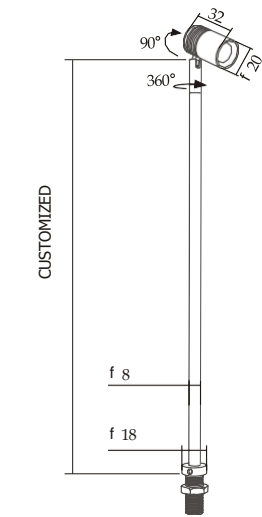

(mm)

PRODUCT FEATURES

Made of high quality LED light source, exquisite appearance, smooth texture, precision optical design, create a fruity, full incomparable perfect light type. Spectrum contains no red, uv, protection is according to the content, do not contain harmful substances mercury, caring human body health, protect the environment. Diversified product range, can choose suitable products according to the different environmental needs.

INSTALLATION

HOLE 13mm, FIX THE BASE