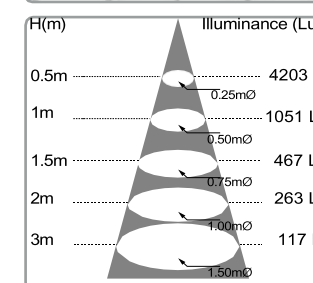

(mm)

PRODUCT FEATURES

LED mini track lights adopt the super mini design, high quality led chips, efficient optical technology, excellent thermal management, more colour temperature, use to the pavilion, the museum exhibition space, such as such as display ark, clothes closet and other places, have the effect of accent light.

INSTALLATION

Insert to the track