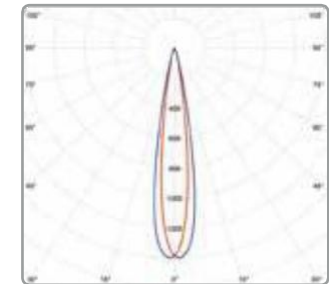

(mm)

PRODUCT FEATURES

Mini magnetic spot light, aluminum precision machining molding, surface electrostatic spraying process. The integrated heat dissipation structure enables LED chip to dissipate heat rapidly, ensuring the average life of the light source can reach 50,000 hours. Can be divided to increase or decrease the number of lamp, choose the light color to meet different application environment, HQ LED cold light source, no radiation, no strobe, for the spectrum does not contain red, ultraviolet light, protect the subject. Suitable for jewelry, jewelry, clocks, antiques and other display cabinets, display small space as the key lighting.

INSTALLATION

Insert to the track