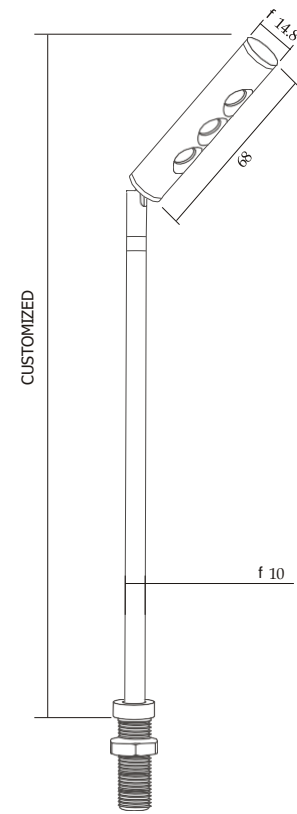

STANDARDS, COMPLIANCE

(mm)

PRODUCT FEATURES

Made of high quality LED light source, exquisite appearance, smooth texture, precision optical design, create a fruity, full incomparable perfect light type. Spectrum contains no red, uv, protection is according to the content, do not contain harmful substances mercury, caring human body health, protect the environment. Diversified product range, can choose suitable products according to the different environmental needs.

INSTALLATION

HOLE 13mm, FIX THE BASE