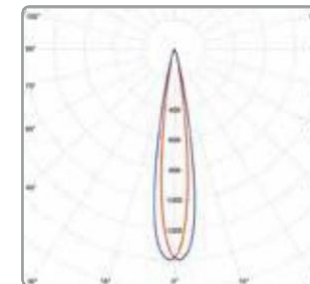

COLOURS

STANDARDS, COMPLIANCE

(mm)

PRODUCT FEATURES

Mini magnetic spot light, aluminum precision machining molding, surface electrostatic spraying process. The integrated heat dissipation structure enables LED chip to dissipate heat rapidly, ensuring the average life of the light source can reach 50,000 hours. Can be divided to increase or decrease the number of lamp, choose the light color to meet different application environment, HQ LED cold light source, no radiation, no strobe, for the spectrum does not contain red, ultraviolet light, protect the subject. Suitable for jewelry, jewelry, clocks, antiques and other display cabinets, display small space as the key lighting.

INSTALLATION

Insert to the track