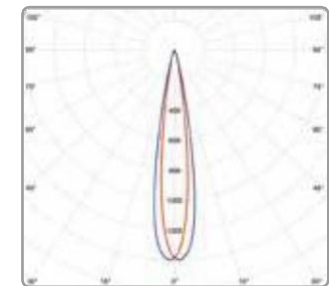

DEGREES

CHIP

COLOUR TEMPERATURE

3000K 4000K 6000K

COLOUR RENDERING INDEX

80Ra 90Ra

COLOURS

STANDARDS, COMPLIANCE