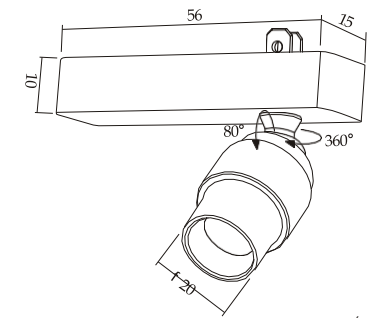

(mm)

PRODUCT FEATURES

Mini track spot lights adopt high quality LED chips, exquisite shape, delicate texture, matching precision light design to create a round, full and incomparable perfect light. The spectrum does not contain red, ultraviolet light, the protection is according to the object, does not contain harmful substances mercury, care for human health, environmental protection love the earth. Suitable for exhibition halls, museums, such as display cabinets, cabinets and other places, play the role of key light.

INSTALLATION

Insert to the track