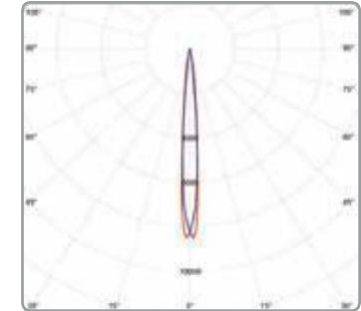

(mm)

PRODUCT FEATURES

Adopt the super mini design, high quality LED chips, efficient optical technology, anti-dazzle design, excellent thermal management and a variety of color temperature, dedicated to the pavilion, the museum exhibition space, such as display ark, clothes closet and other places, have the effect of accent lighting.

INSTALLATION

RECESEED