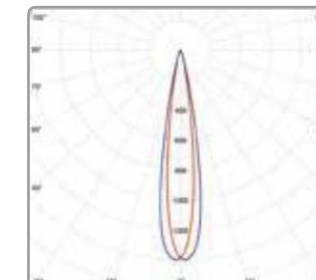

(mm)

PRODUCT FEATURES

Mini track spot lights adopt high quality LED chips, exquisite shape, delicate texture, matching precision light design to create a round, full and incomparable perfect light.

The spectrum does not contain red, ultraviolet light, the protection is according to the object, does not contain harmful substances mercury, care for human health, environmental protection love the earth.

Suitable for exhibition halls, museums, such as display cabinets, cabinets and other places, play the role of key light.

INSTALLATION

Insert to the track