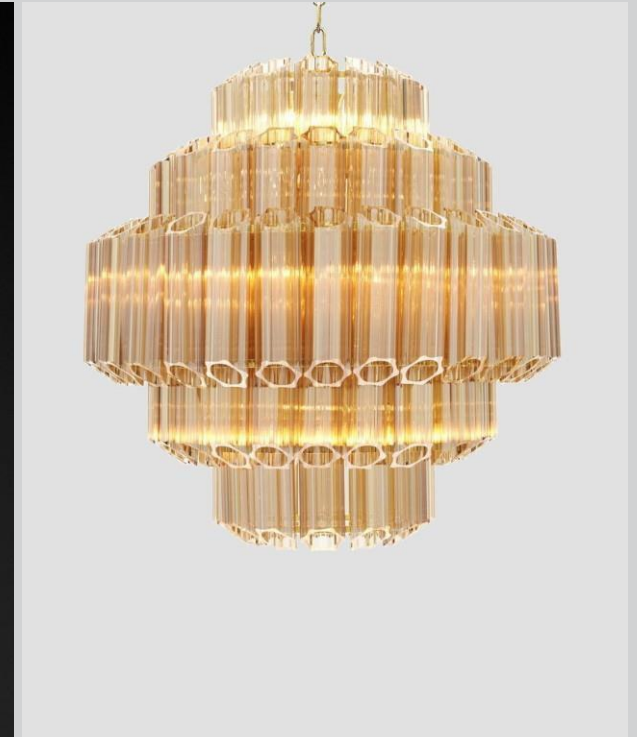

SS-190007

Item No: SS-190007

Size: D 660mm H 670mm

Light Source: 12 x E14 Max. 40W

Wire: 1000mm

Material: glass, metal

Colour: customizable

CCT: 2700K/3000K/4000K/6000K

Voltage: 110-230V

IP Rating: 20

SS-190007

058