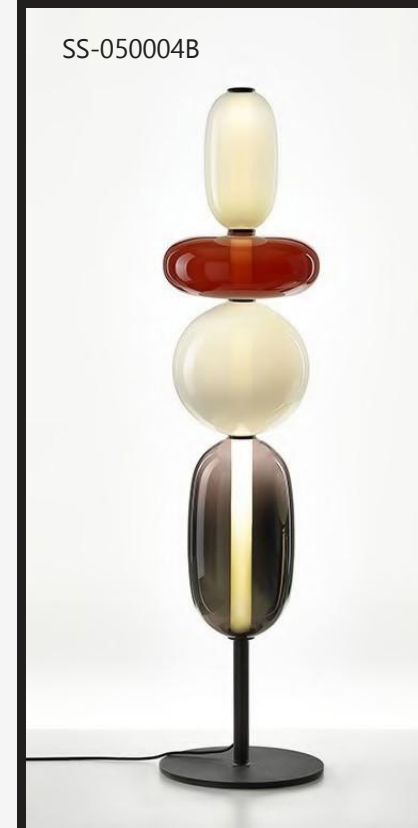

SS-060004 , SS-050004

Item No: SS-060004A
Size: D 220mm H 450mm
Light Source: LED 15W
Switch: on/off
Wire: 1600mm

Item No: SS-060004B
Size: D 220mm H 450mm
Light Source: LED 15W
Switch: on/off
Wire: 1600mm

Item No: SS-050004A
Size: D 250mm H 1000mm
Light Source: LED 18W
Switch: on/off
Wire: 1800mm

Item No: SS-050004B
Size: D 250mm H 1000mm
Light Source: LED 18W
Switch: on/off
Wire: 1800mm

Item No: SS-050004C
Size: D 250mm H 1000mm
Light Source: LED 18W
Switch: on/off
Wire: 1800mm

Material: glass, acrylic, metal
Colour: customizable
CCT: 2700K/3000K/4000K/6000K
Voltage: 110-230V
IP Rating: 20