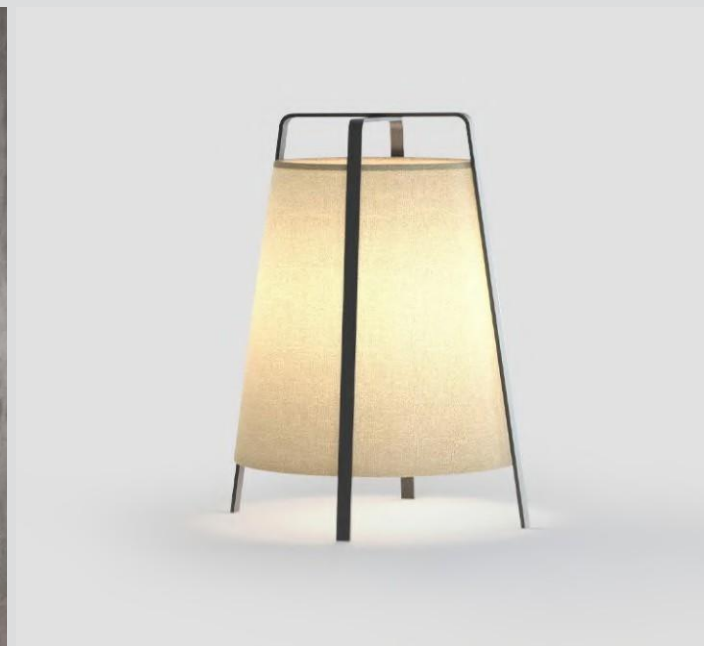

SS-060143

Item No: SS-060143/28

Size: D 280mm H 350mm

Light Source: 1 x E27 Max. 60W

Item No: SS-060143/48

Size: D 480mm H 590mm

Light Source: 1 x E27 Max. 60W

Material: metal, fabric

Colour: customizable

Switch: on/off

Wire: 1600mm

CCT: 2700K/3000K/4000K/6000K

Voltage: 110-230V

IP Rating: 20

SS-060143

169