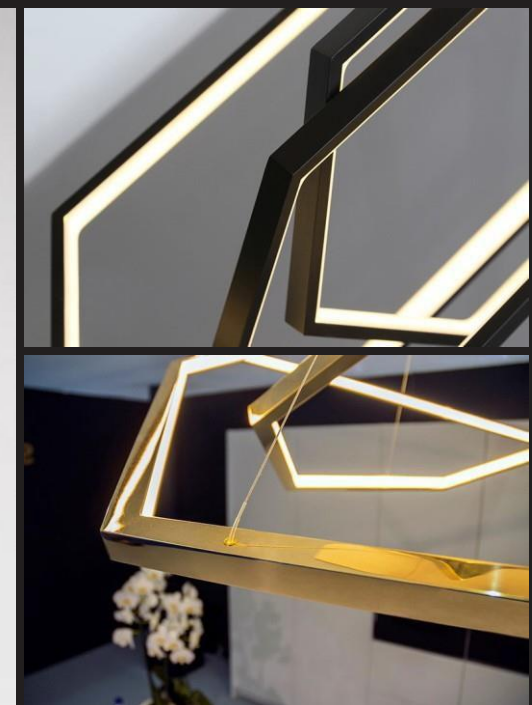

SS-090090

Item No: SS-090090A/80

Size: L 462mm W 400mm (Per shade) 1 PC

L 693mm W 600mm (Per shade) 1 PC

L 924mm W 800mm (Per shade) 1 PC

Light Source: LED 80W

Item No: SS-090090A/100

Size: L 693mm W 600mm (Per shade) 1 PC

L 924mm W 800mm (Per shade) 1 PC

L 1155mm W 1000mm (Per shade) 1 PC

Light Source: LED 110W

Item No: SS-090090A/120

Size: L 924mm W 800mm (Per shade) 1 PC

L 1155mm W 1000mm (Per shade) 1 PC

L 1386mm W 1200mm (Per shade) 1 PC

Light Source: LED 140W

Item No: SS-090090B/120

Size: D 800mm (Per shade) 3 PCS

D 1000mm (Per shade) 1 PC

D 1200mm (Per shade) 2 PCS

Light Source: LED 230W

Item No: SS-090081B

Material: metal, silica gel

Colour: customizable

Wire: 2000mm

CCT: 2700K/3000K/4000K/6000K

Voltage: 110-230V

IP Rating: 20