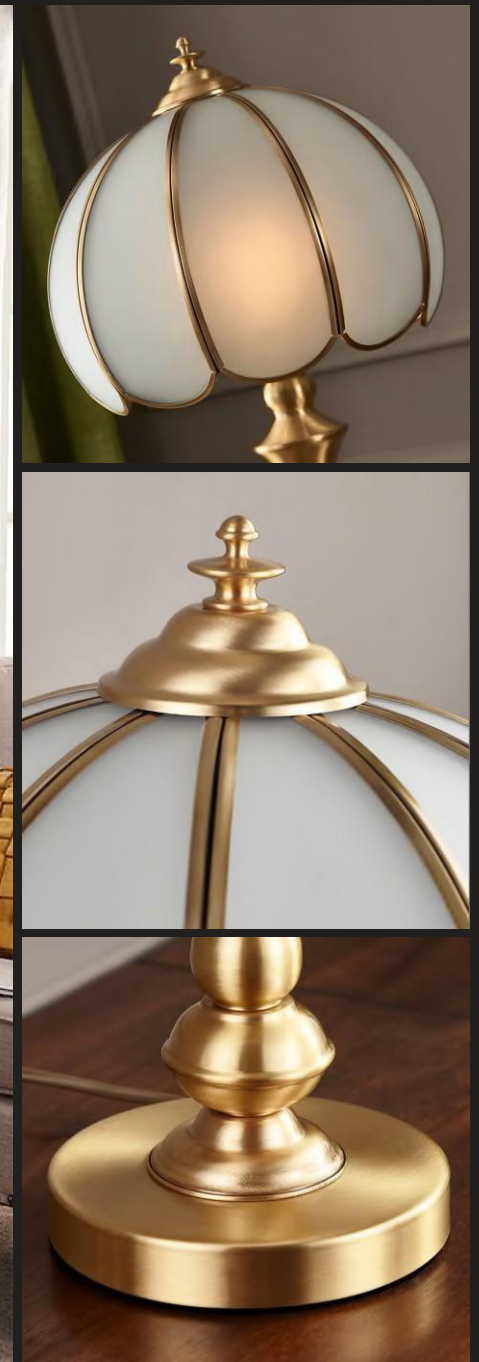

SS-060147, SS-050147