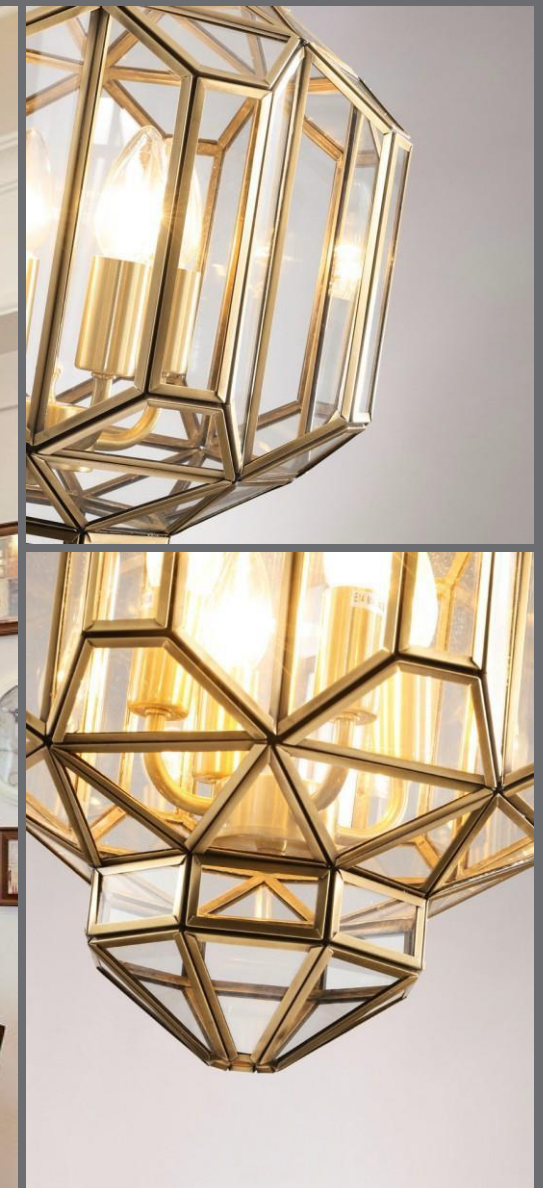

SS-190002/40

SS-190002

Item No: SS-1900021/40

Size: D 400mm H 580mm

Light Source: 4 x E14 Max. 40W

Item No: SS-190002/60

Size: D 600mm H 780mm

Light Source: 6 x E14 Max. 40W

Material: glass, metal

Wire: 1000mm

Colour: customizable

CCT: 2700K/3000K/4000K/6000K

Voltage: 110-230V

IP Rating: 20

SS-190002

047