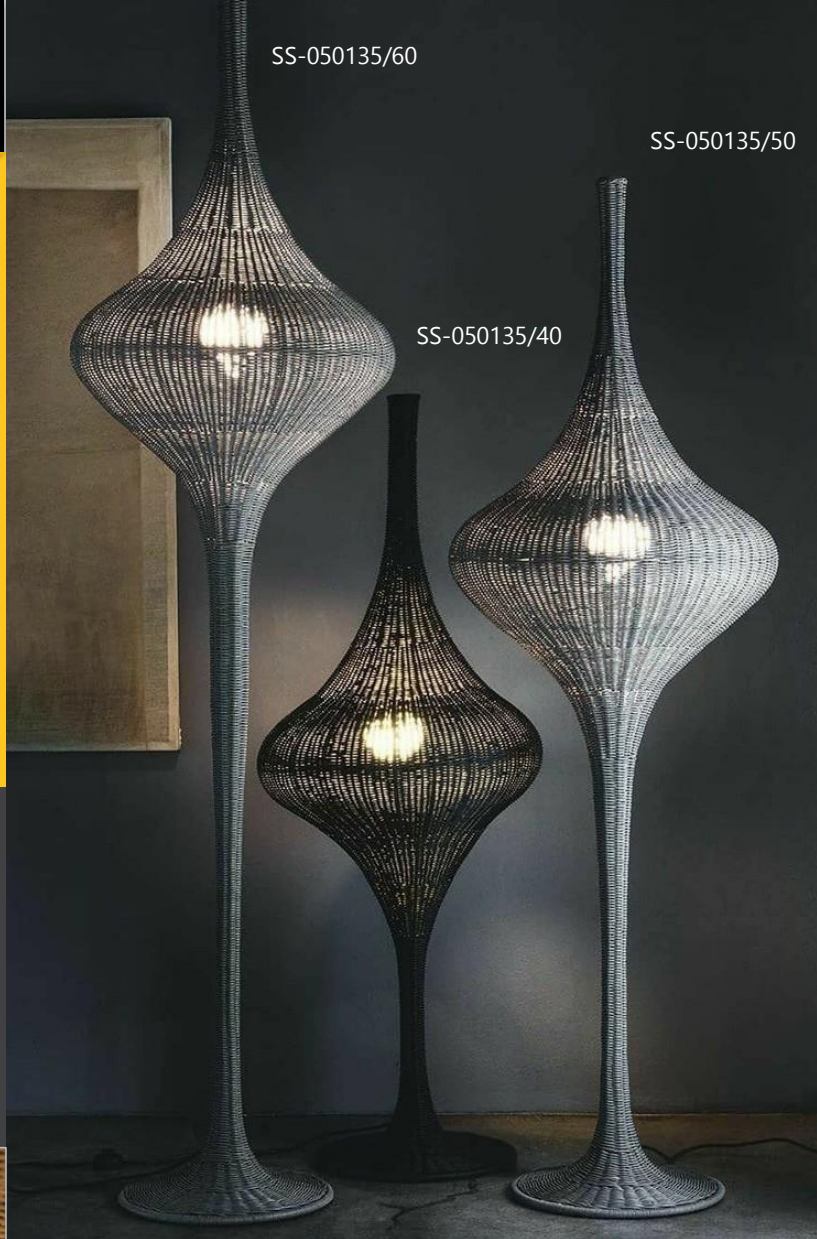

Material: rattan, metal  
Switch: on/off  
Wire: 1800mm  
Colour: customizable  
CCT: 2700K/3000K/4000K/6000K  
Voltage: 110-230V  
IP Rating: 20