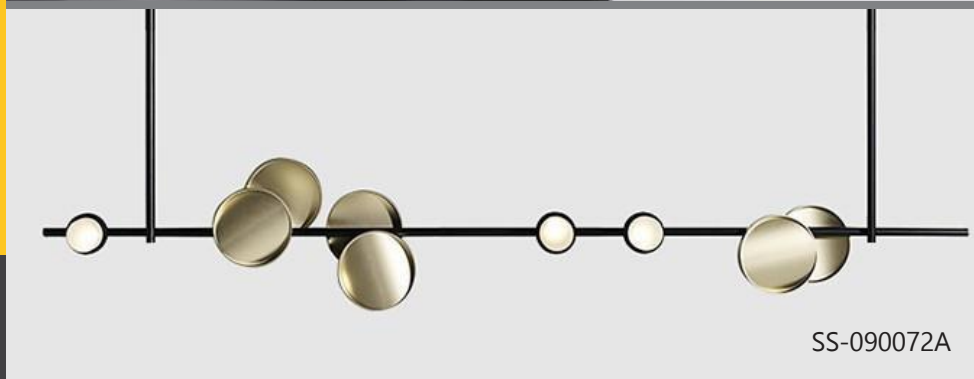

SS-090072

Item No: SS-090072A/120
Size: L 1200mm W 200mm H 240mm
Light Source: 6 x LED 3W
6 x LED 1.5W
Pole: customizable size

Item No: SS-090072A/140
Size: L 1400mm W 200 H 240mm
Light Source: 6 x LED 3W
6 x LED 1.5W
Pole: customizable size

Item No: SS-090072A/160
Size: L 1600mm W 200mm H 240mm
Light Source: 6 x LED 3W
6 x LED 1.5W
Pole: customizable size

Item No: SS-090072B
Size: D 240mm H 1500mm
Light Source: 4 x LED 3W

Item No: SS-090072C
Size: D 240mm H 1500mm
Light Source: 4 x LED 3W
1 x GU10 Max. 35W

Material: metal, acrylic
Colour: customizable
CCT: 2700K/3000K/4000K/6000K
Voltage: 110-230V
IP Rating: 20

SS-090072A