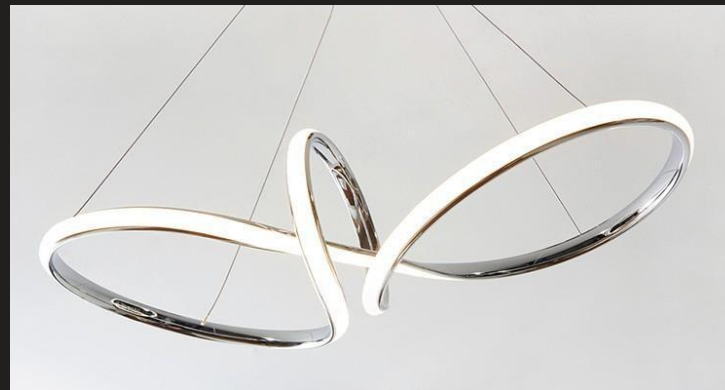

SS-090084

Item No: SS-090084

Size: L 600mm W 200mm H 200mm

Light Source: LED 50W

Item No: SS-090084

Size: L 800mm W 270mm H 270mm

Light Source: LED 65W

Material: metal, silica gel

Colour: customizable

Wire: 1500mm

CCT: 2700K/3000K/4000K/6000K

Voltage: 110-230V

IP Rating: 20