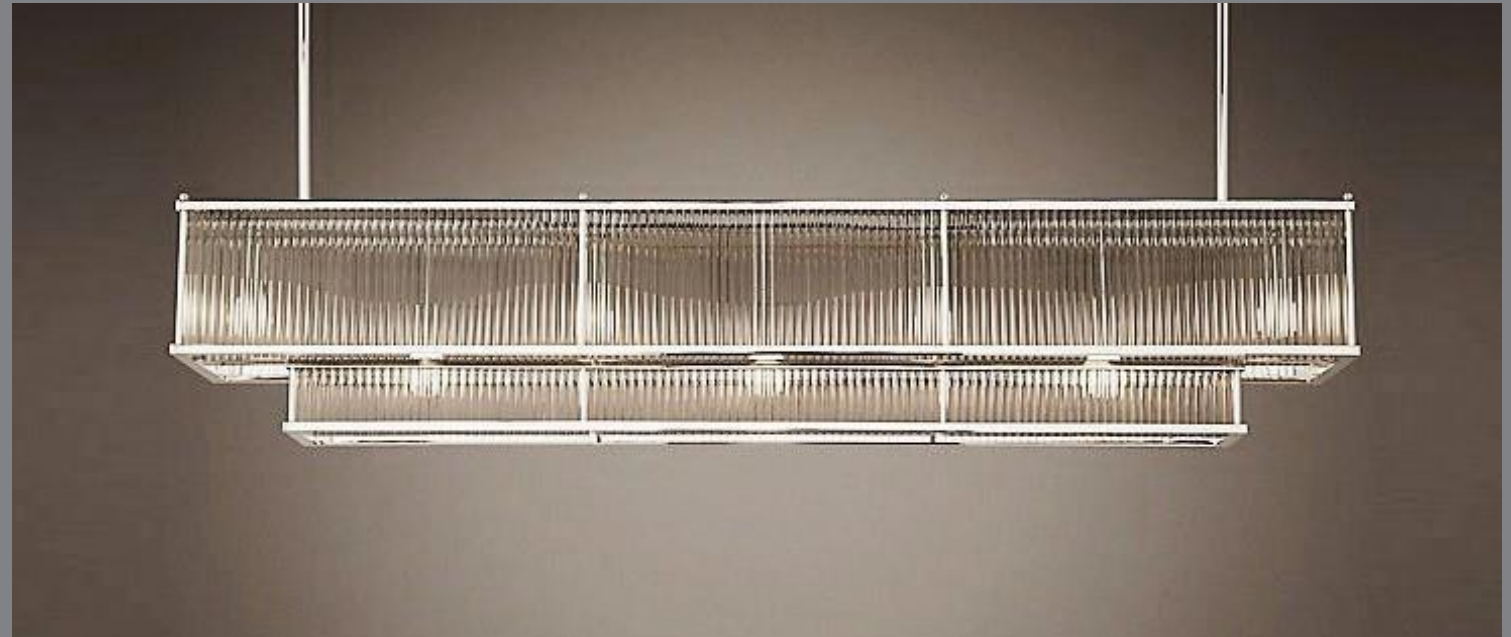

Size: L 1830mm W 390mm H 450mm

Light Source: 9 x E14 Max. 40W

Material: glass, metal

Colour: customizable

Pole: customizable size

CCT: 2700K/3000K/4000K/6000K

Voltage: 110-230V

IP Rating: 20