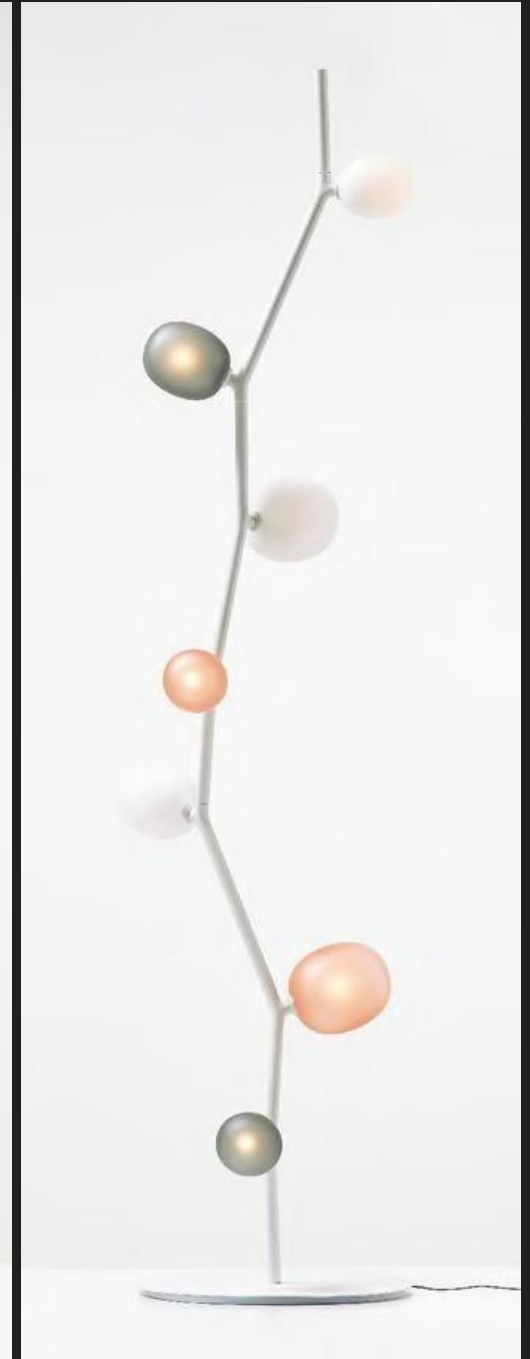

SUN SHINE

SS-050003

Item No: SS-050003

Size: D 390mm H 1830mm

Light Source: 7 x G9 LED 3W

Switch: on/off

Wire: 1800mm

Material: glass, metal

Colour: customizable

CCT: 2700K/3000K/4000K/6000K

Voltage: 110-230V

IP Rating: 20

SS-050003

006