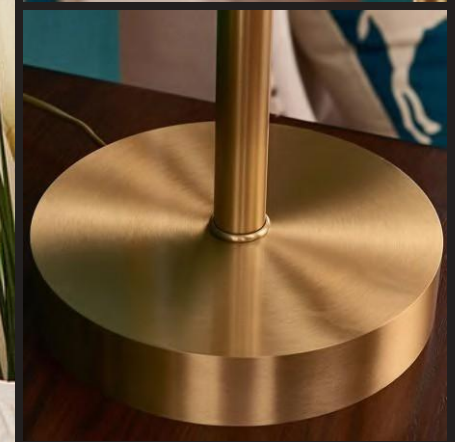

SUN SHINE

SS-160012

Item No: SS-160012

Size: D 360mm H 660mm

Light Source: 3 x E14 Max. 40W

Switch: on/off

Wire: 1600mm

Material: metal, glass

Colour: customizable

CCT: 2700K/3000K/4000K/6000K

Voltage: 110-230V

IP Rating: 20

SS-160012

168