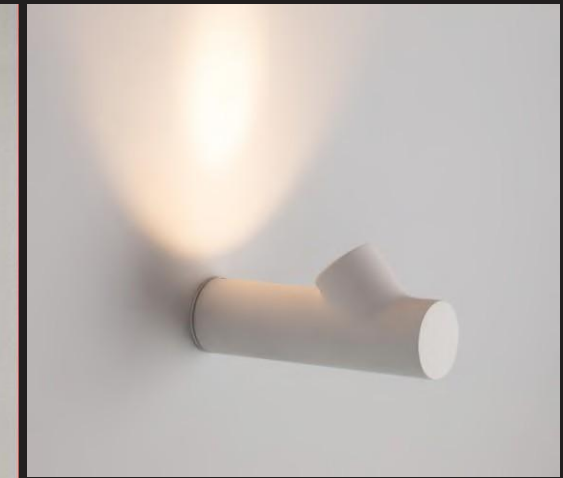

SUN SHINE

SS-070116

Item No: SS-070116

Size: W 65mm D 230mm H 100mm

Light Source: LED 7 W

Material: metal

Colour: customizable

CCT: 2700K/3000K/4000K/6000K

Voltage: 110-230V

IP Rating: 65

SS-070116

139