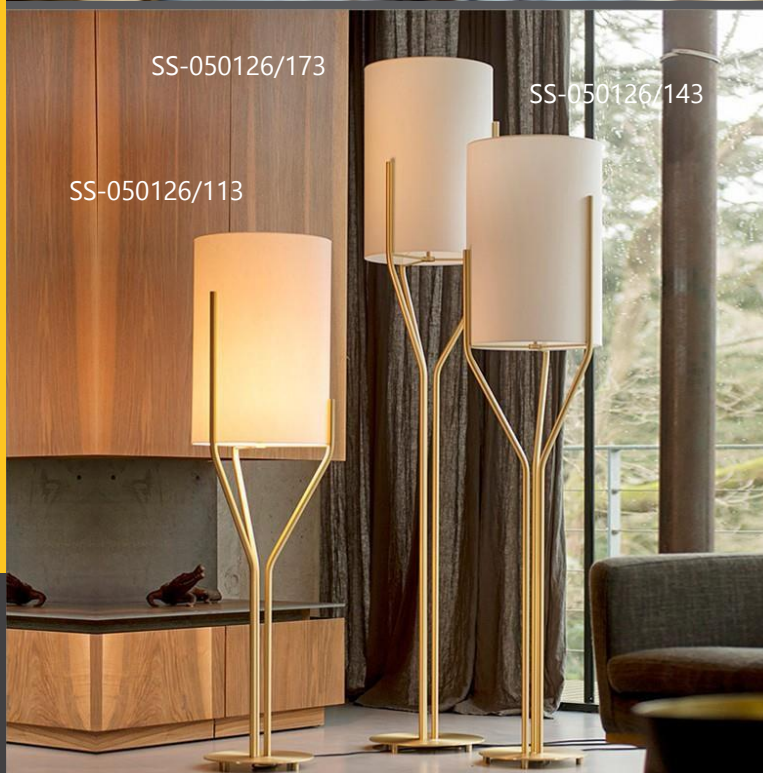

SS-060126, SS-050126

Item No: SS-060126

Size: D 200mm H 640mm

Light Source: 1 x E27 Max. 60W

Switch: on/off

Wire: 1600mm

Item No: SS-050126/113

Size: D 300mm H 1130mm

Light Source: 1 x E27 Max. 60W

Switch: on/off

Wire: 1800mm

Item No: SS-050126/143

Size: D 300mm H 1430mm

Light Source: 1 x E27 Max. 60W

Switch: on/off

Wire: 1800mm

Item No: SS-050126/173

Size: D 300mm H 1730mm

Light Source: 1 x E27 Max. 60W

Switch: on/off

Wire: 1800mm

Material: metal, fabric

Colour: customizable

CCT: 2700K/3000K/4000K/6000K

Voltage: 110-230V

IP Rating: 20