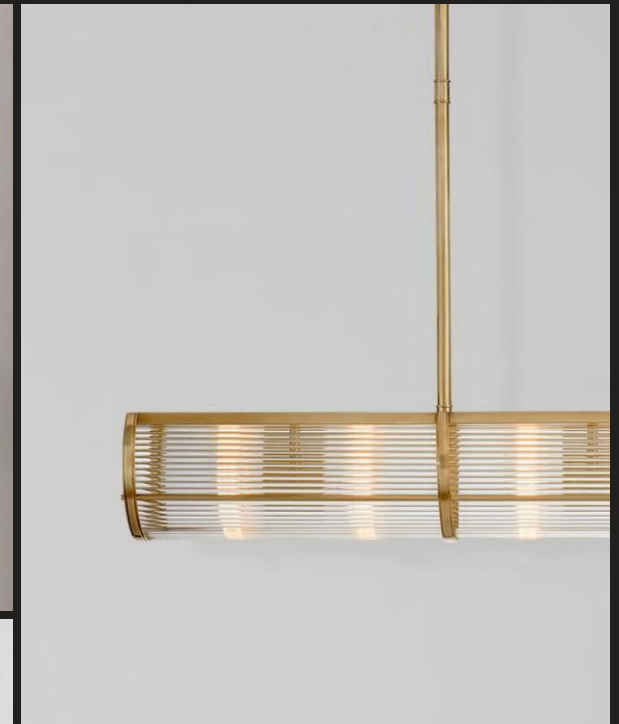

SUN SHINE

SS-190005

Item No: SS-190005/90

Size: L 900mm W 210mm H 170mm

Light Source: LED 18W

Item No: SS-190005/120

Size: L 1200mm W 210mm H 170mm

Light Source: LED 24W

Item No: SS-190005/150

Size: L 1500mm W 210mm H 170mm

Light Source: LED 30W

Item No: SS-190005/180

Size: L 1800mm W 210mm H 170mm

Light Source: LED 36W

Material: crystal, metal

Colour: customizable

Pole: customizable size

CCT: 2700K/3000K/4000K/6000K

Voltage: 110-230V

IP Rating: 20

SS-190005

056