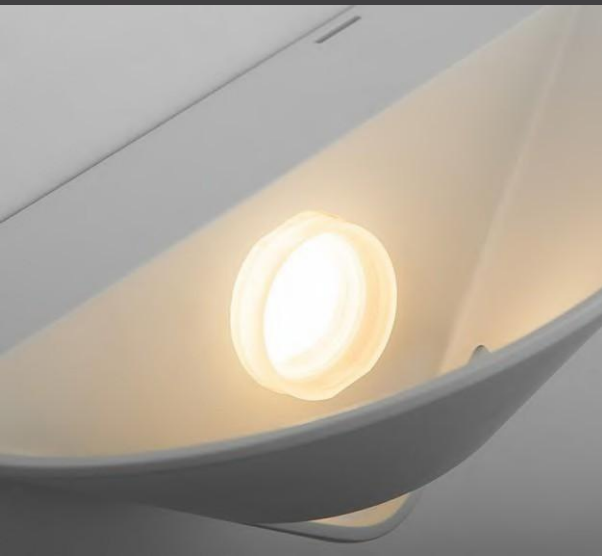

SUN SHINE

SS-070117

Item No: SS-070117

Size: W 180mm D 134mm H 72mm

Light Source: LED 5 W

Material: metal, acrylic

Colour: customizable

CCT: 2700K/3000K/4000K/6000K

Voltage: 110-230V

IP Rating: 20

SS-070117

140