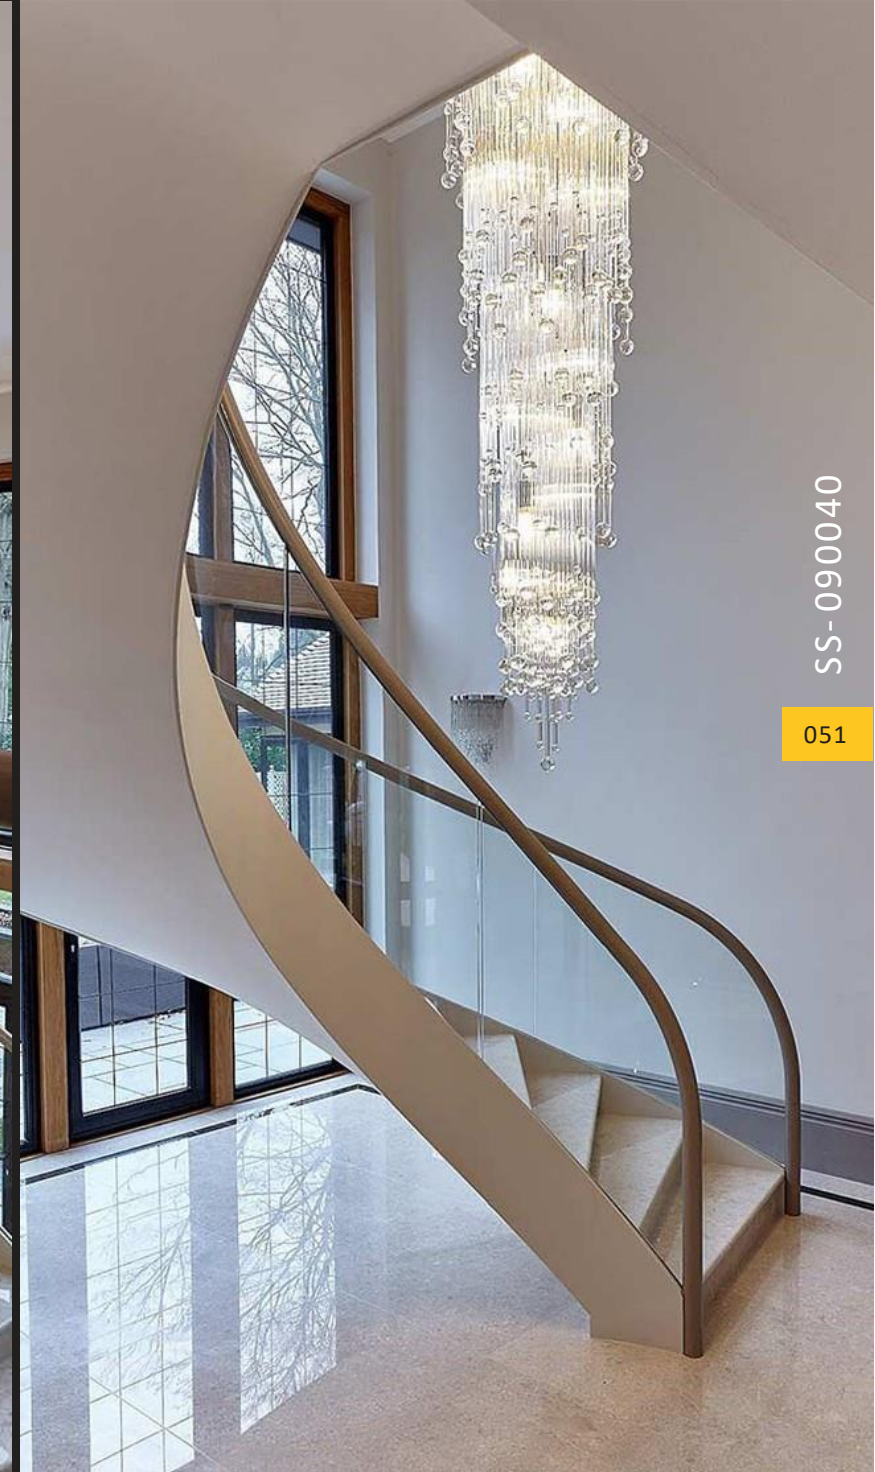

SUN SHINE

SS-090040

Item No: SS-090040

Size: D 500mm H 1800mm

Light Source: 27 x E14 Max. 40W

Material: glass, metal

Colour: customizable

CCT: 2700K/3000K/4000K/6000K

Voltage: 110-230V

IP Rating: 20

SS-090040

051