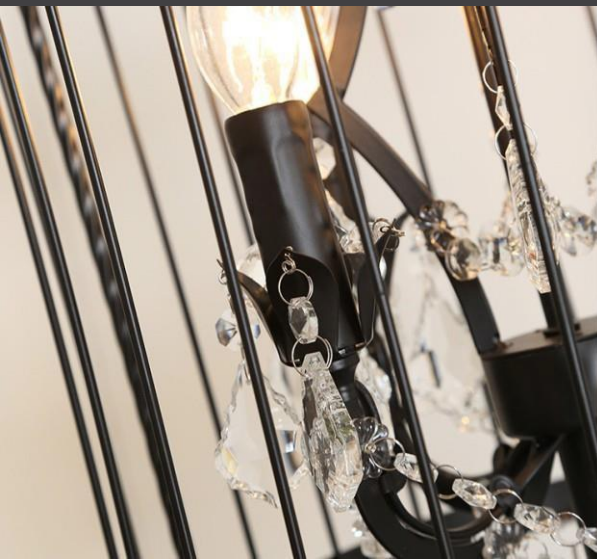

## SS-060122, SS-050122

Item No: SS-060122  
Size: L 450mm W 150mm H 630mm  
Light Source: 1 x E27 Max. 60W  
Switch: on/off  
Wire: 1600mm

Item No: SS-050122  
Size: L 500mm W 200mm H 1650mm  
Light Source: 1 x E27 Max. 60W  
Switch: on/off  
Wire: 1800mm