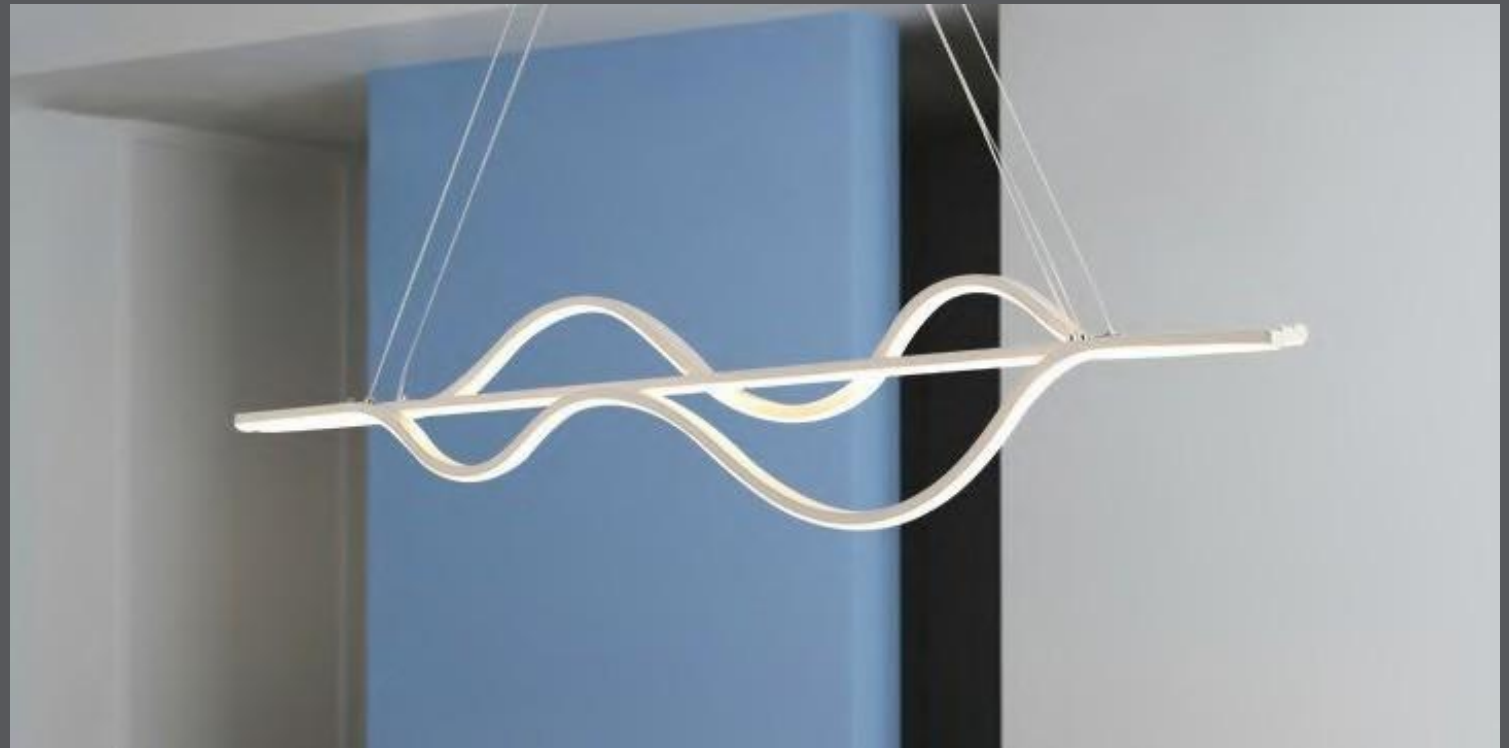

SS-090082

Item No: SS-090082

Size: L 1000mm W 90mm H 200mm

Light Source: LED 40W

Item No: SS-090082

Size: L 1200mm W 90mm H 200mm

Light Source: LED 48W

Material: metal, silica gel

Colour: customizable

Wire: 1500mm

CCT: 2700K/3000K/4000K/6000K

Voltage: 110-230V

IP Rating: 20

SS-090082

102