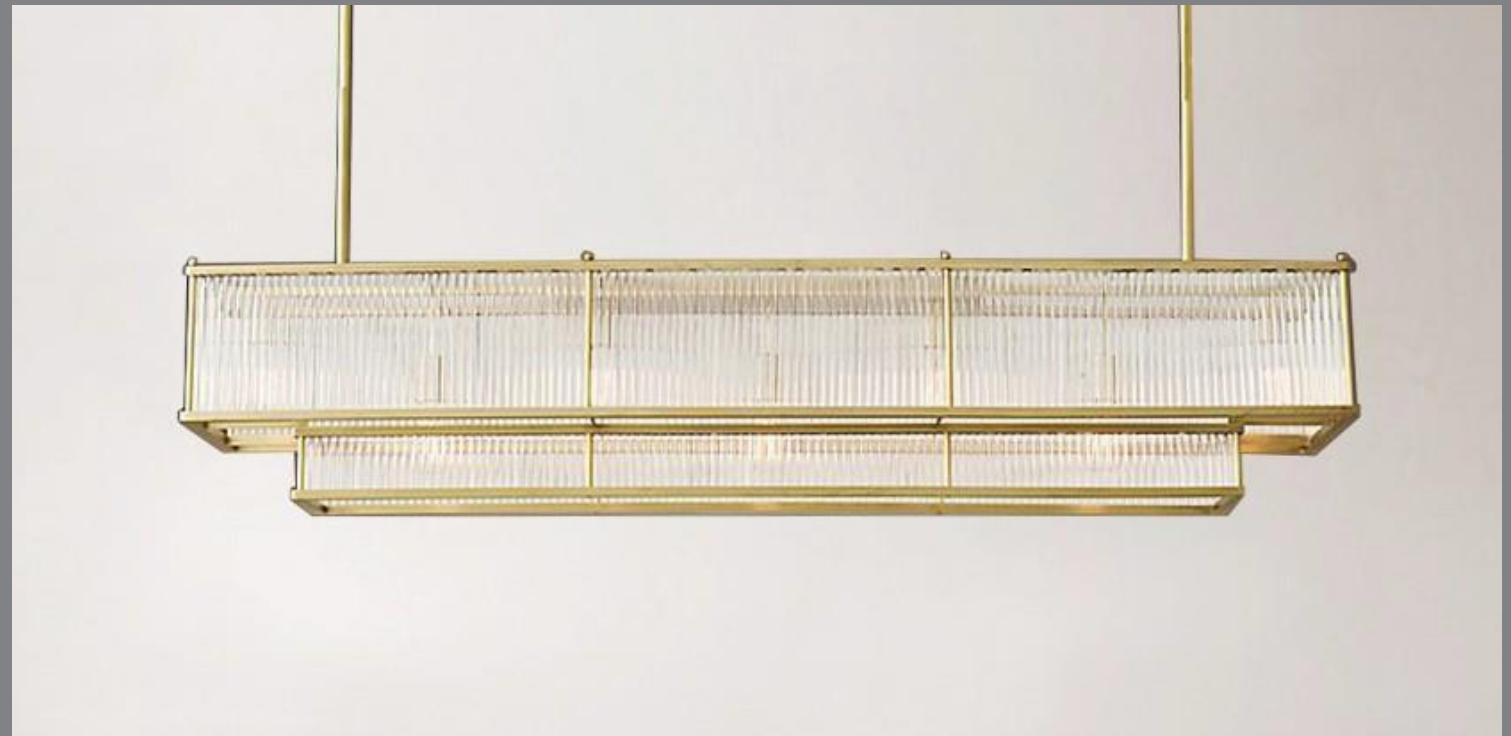

Size: L 1830mm W 390mm H 450mm

Light Source: 9 x E14 Max. 40W

Material: glass, metal

Colour: customizable

Pole: customizable size

CCT: 2700K/3000K/4000K/6000K

Voltage: 110-230V

IP Rating: 20