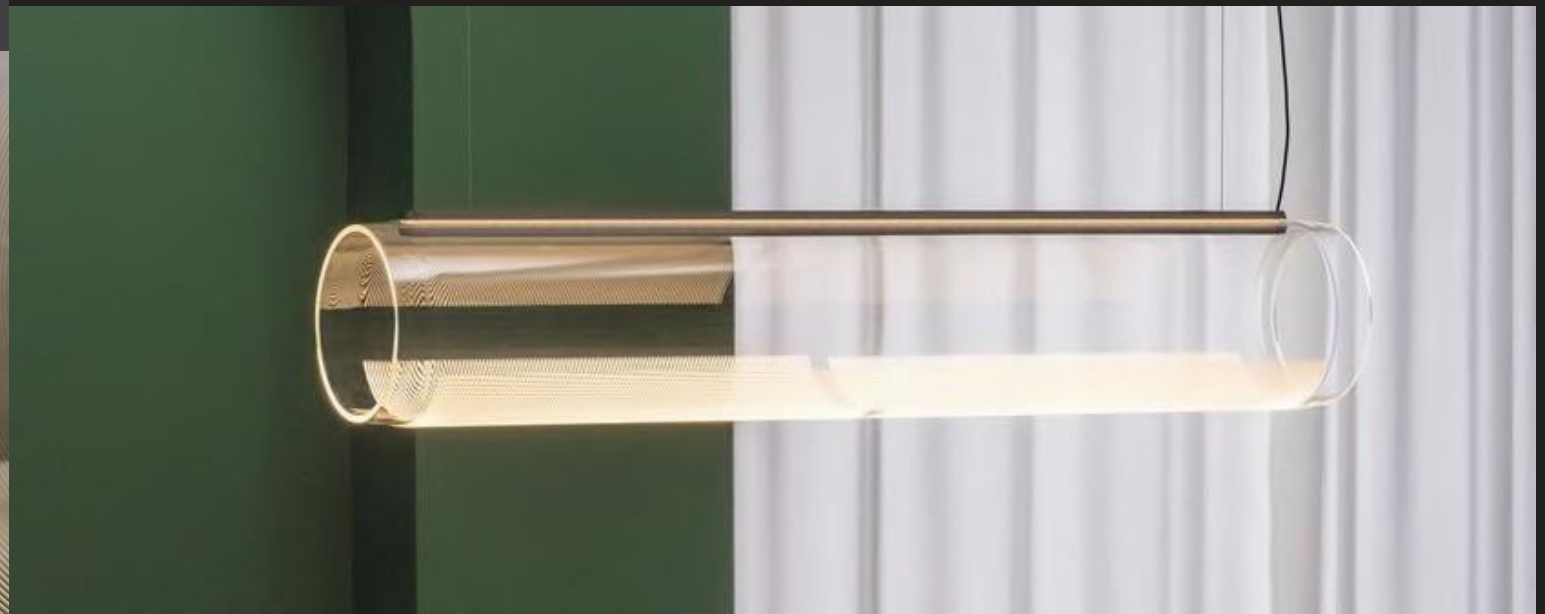

SUN SHINE

SS-090033

Item No: SS-090033

Size: L 890mm D 160mm (Per shade)

Light Source: LED 30W

Wire: 1500mm

Material: glass, metal

Colour: customizable

CCT: 2700K/3000K/4000K/6000K

Voltage: 110-230V

IP Rating: 20

SS-090033

043