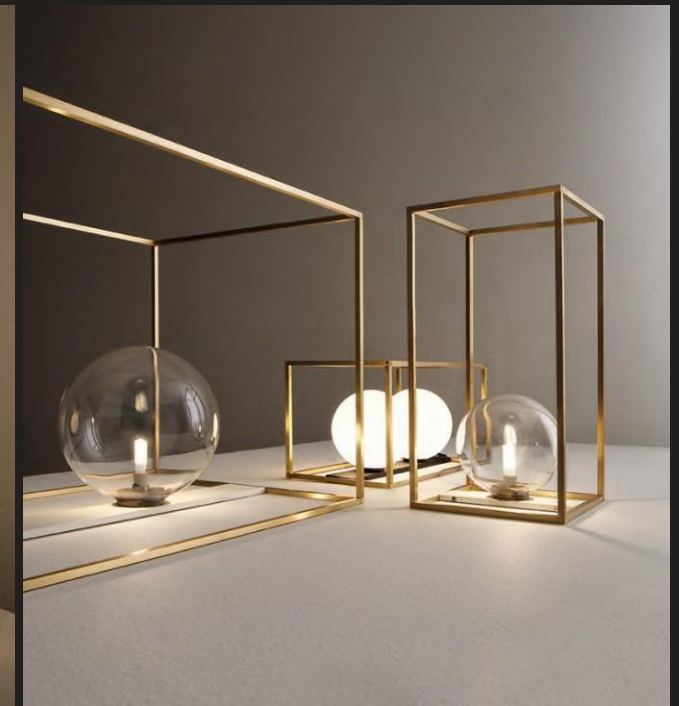

SS-090006, SS-080006

Item No: SS-090006A/40
Size: L 200mm W 200mm H 400mm
Light Source: 1 x E27 Max. 60W
Wire: 1200mm

Item No: SS-090006A/80
Size: L 400mm W 400mm H 800mm
Light Source: 1 x E27 Max. 60W
Wire: 1000mm

Item No: SS-090006B/40
Size: L 400mm W 200mm H 200mm
Light Source: 2 x E27 Max. 60W
Wire: 1500mm

Item No: SS-090006B/80
Size: L 800mm W 400mm H 400mm
Light Source: 2 x E27 Max. 60W
Wire: 1200mm

Item No: SS-080006A/40
Size: L 200mm W 200mm H 400mm
Light Source: 1 x E27 Max. 60W

Item No: SS-080006A/80
Size: L 400mm W 400mm H 800mm
Light Source: 1 x E27 Max. 60W

Item No: SS-080006B/40
Size: L 400mm W 200mm H 200mm
Light Source: 2 x E27 Max. 60W

Item No: SS-080006B/80
Size: L 800mm W 400mm H 400mm
Light Source: 2 x E27 Max. 60W

Item No: SS-080006C/80
Size: L 800mm W 400 H 400mm
Light Source: 1 x E27 Max. 60W

Material: glass, metal
Colour: customizable
CCT: 2700K/3000K/4000K/6000K
Voltage: 110-230V
IP Rating: 20