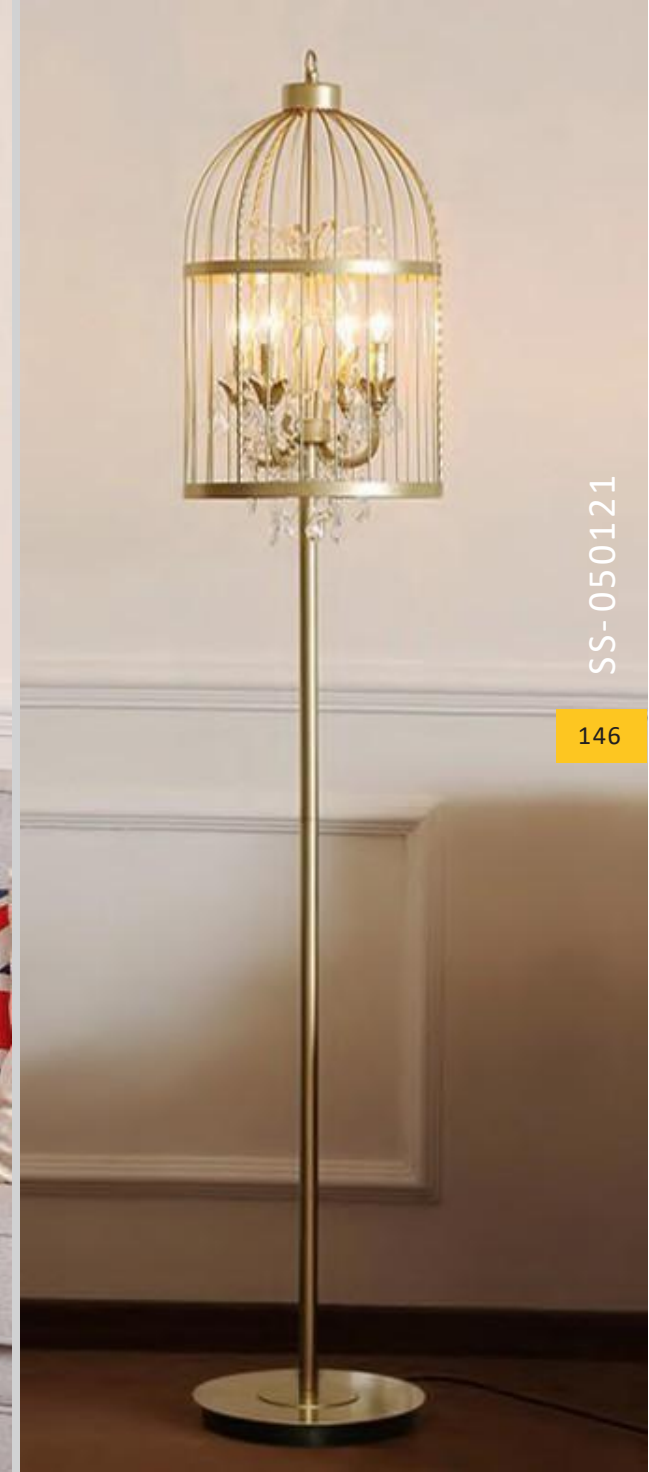

SUN SHINE

SS-050121

Item No: SS-050121

Size: D 350mm H 1780mm

Light Source: 4 x E14 Max. 40W

Switch: on/off

Wire: 1800mm

Material: metal, crystal

Colour: customizable

CCT: 2700K/3000K/4000K/6000K

Voltage: 110-230V

IP Rating: 20

SS-050121

146