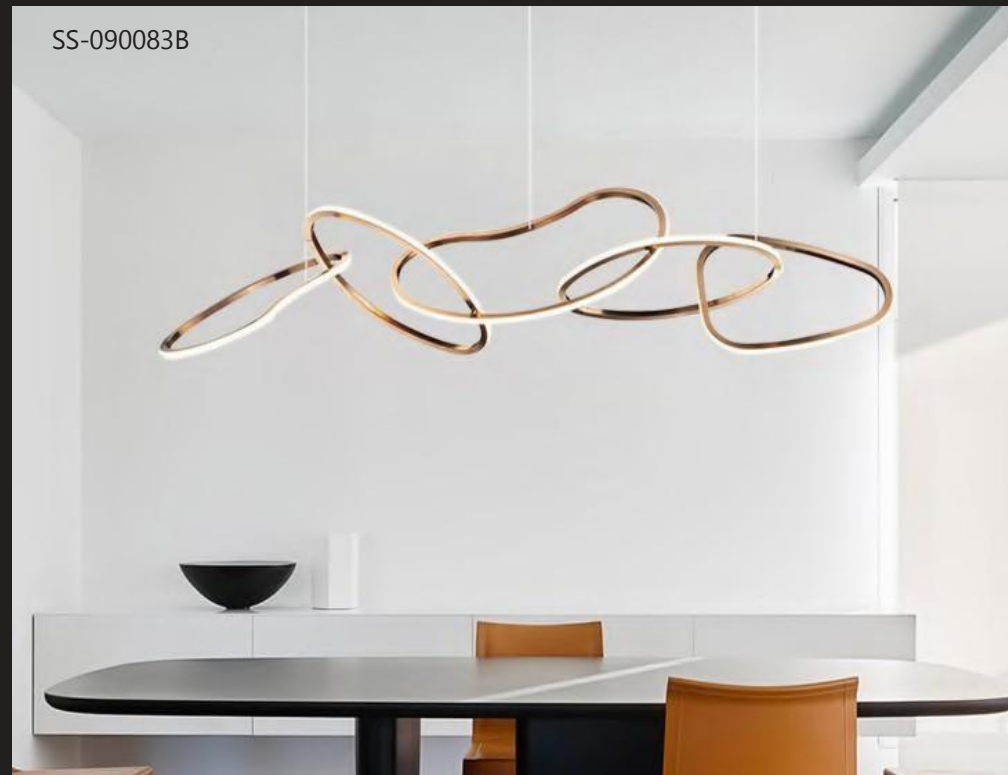

SS-090083

Item No: SS-090083A
Size: D 600mm H 300mm
Light Source: LED 50W

Item No: SS-090083A
Size: D 800mm H 300mm
Light Source: LED 70W

Item No: SS-090083A
Size: D 1000mm H 300mm
Light Source: LED 90W

Item No: SS-090083B
Size: L 800mm W 270mm H 300mm
Light Source: LED 22W

Item No: SS-090083B
Size: L 1000mm W 270mm H 300mm
Light Source: LED 28W

Item No: SS-090083B
Size: L 1200mm W 270mm H 300mm
Light Source: LED 33W

Item No: SS-090083B
Size: L 1500mm W 270mm H 300mm
Light Source: LED 42W

Material: metal, silica gel
Colour: customizable
Wire: 1500mm
CCT: 2700K/3000K/4000K/6000K
Voltage: 110-230V
IP Rating: 20