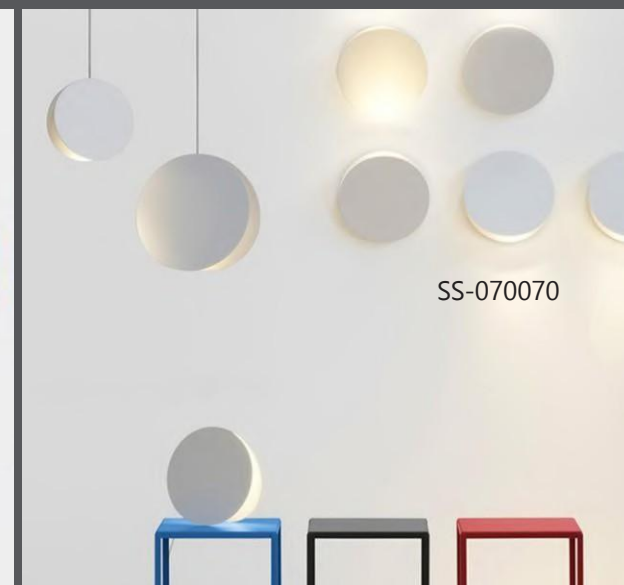

SUN SHINE

SS-090070, SS-070070

Item No: SS-090070/20 (Per shade)

Size: D 200mm

Light Source: LED 5W

Wire: 1500mm

Item No: SS-090070/30 (Per shade)

Size: D 300mm

Light Source: LED 5W

Wire: 1500mm

Item No: SS-070070/20 (Per shade)

Size: D 200mm

Light Source: LED 5W

Item No: SS-070070/30 (Per shade)

Size: D 300mm

Light Source: LED 5W

Material: metal

Colour: customizable

CCT: 2700K/3000K/4000K/6000K

Voltage: 110-230V

IP Rating: 20

SS-090070, SS-070070

090