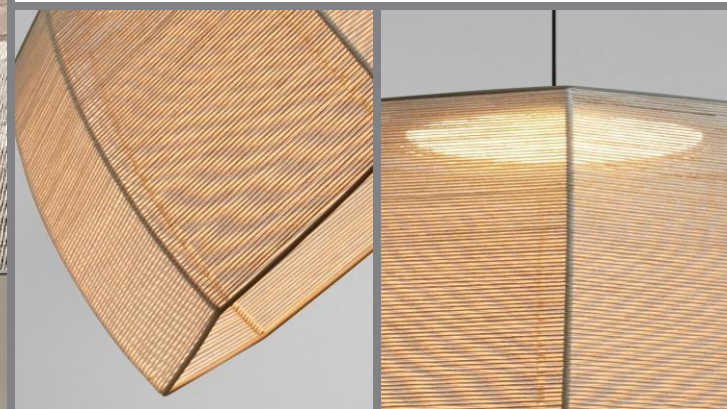

SUN SHINE

SS-090099

Item No: SS-090099/35

Size: D 350mm H 290mm (Per shade)

Light Source: LED 28W

Item No: SS-090099/45

Size: D 450mm H 370mm (Per shade)

Light Source: LED 40W

Item No: SS-090099/55

Size: D 550mm H 450mm (Per shade)

Light Source: LED 55W

Material: liSSn, metal

Colour: customizable

Wire: 1500mm

CCT: 2700K/3000K/4000K/6000K

Voltage: 110-230V

IP Rating: 20

SS-090099

120