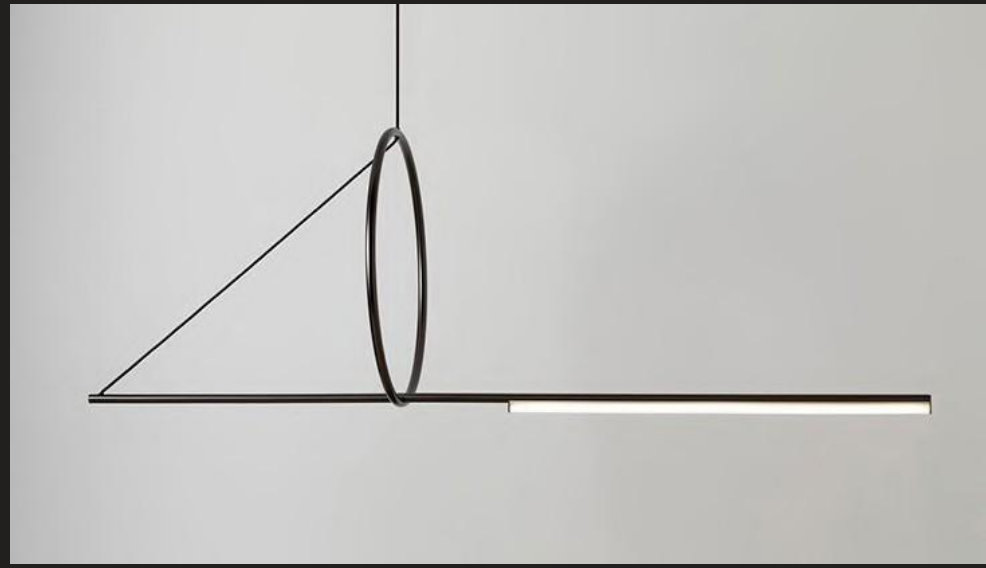

SUN SHINE

SS-090094

Item No: SS-090094/120

Size: L 1200mm W 400mm H 400mm

Light Source: LED 18W

Item No: SS-090094/170

Size: L 1700mm W 600mm H 600mm

Light Source: LED 24W

Material: metal, PC

Colour: customizable

Wire: 1500mm

CCT: 2700K/3000K/4000K/6000K

Voltage: 110-230V

IP Rating: 20

SS-090094

115