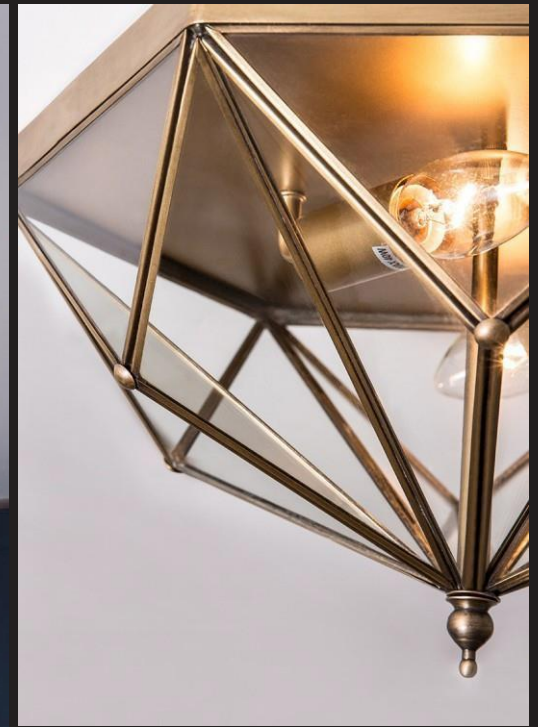

SS-180011

Item No: SS-180011

Size: D 330mm H 200mm

Light Source: 2 x E14 Max. 40W

Material: glass, metal

Colour: customizable

CCT: 2700K/3000K/4000K/6000K

Voltage: 110-230V

IP Rating: 20

SS-180011

129