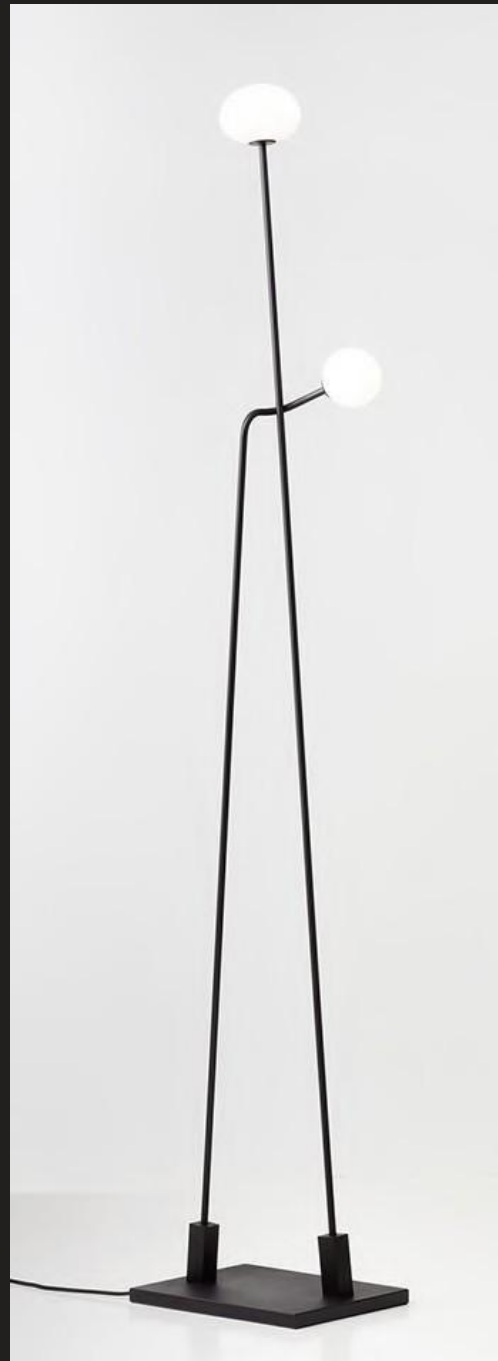

SUN SHINE

SS-050129

Item No: SS-050129

Size: L 380mm W 300mm H 2100mm

Light Source: 2 x G9 Max. 40W

Switch: on/off

Wire: 1800mm

Material: metal, glass

Colour: customizable

CCT: 2700K/3000K/4000K/6000K

Voltage: 110-230V

IP Rating: 20

SS-050129

154