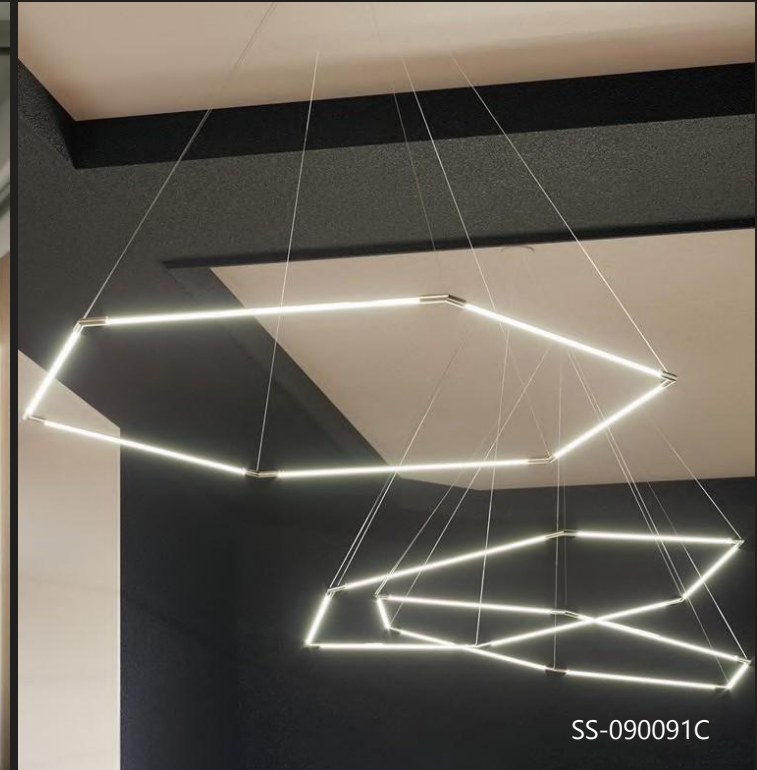

SS-090091A