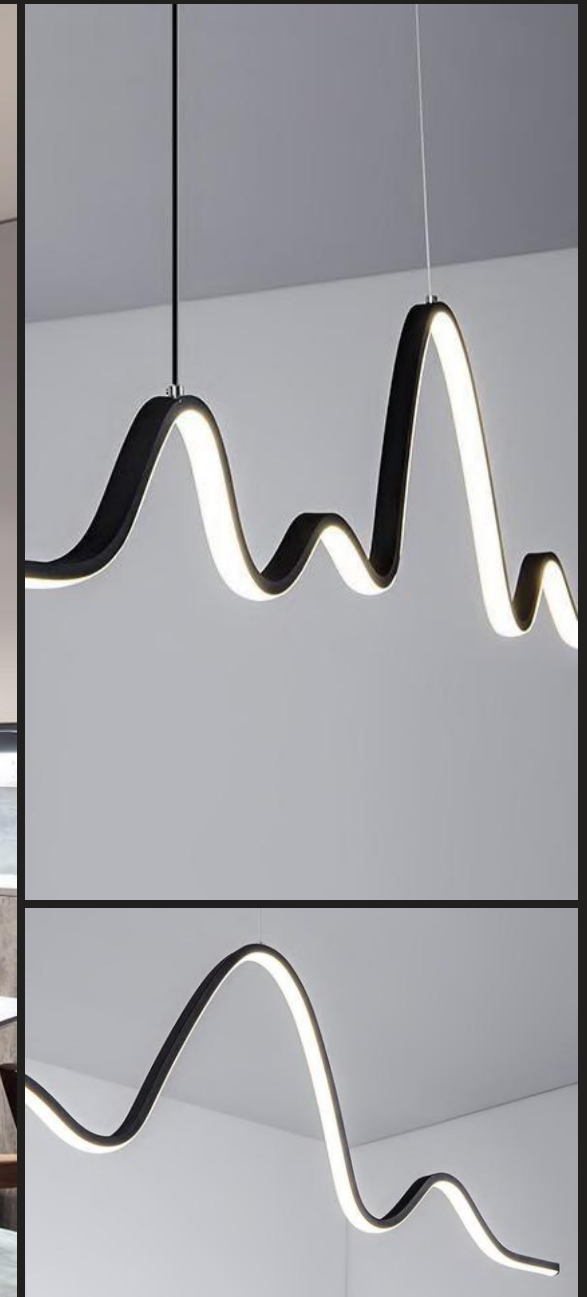

SUN SHINE

SS-090081

Item No: SS-090081

Size: L 1250mm W 30mm H 250mm

Light Source: LED 28W

Material: metal, silica gel

Colour: customizable

Wire: 1500mm

CCT: 2700K/3000K/4000K/6000K

Voltage: 110-230V

IP Rating: 20

SS-090081

101