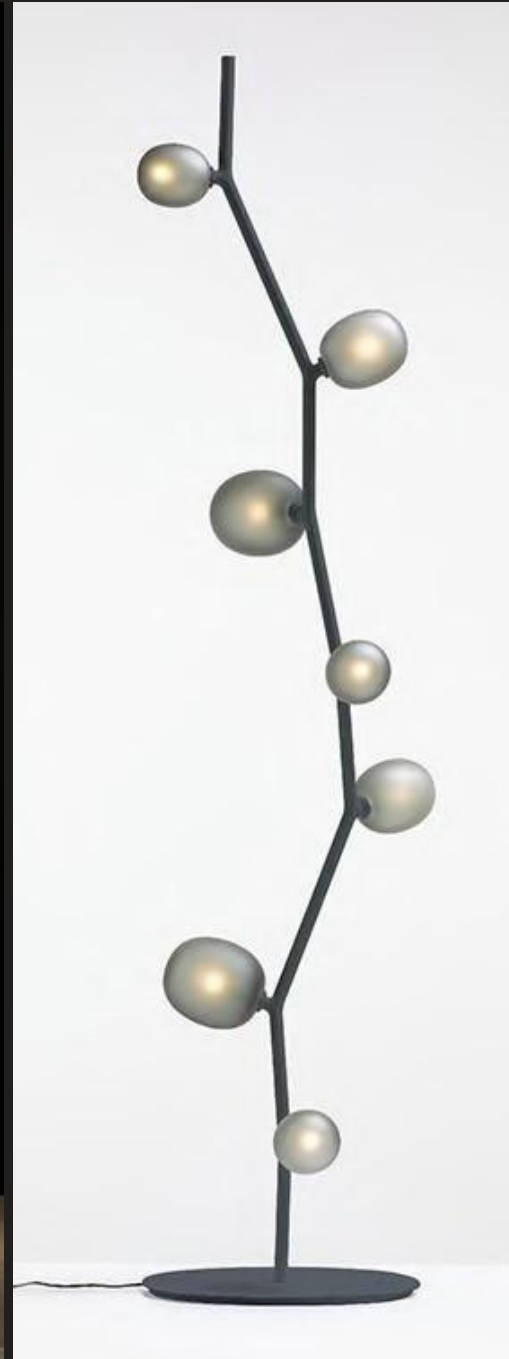

SUN SHINE

SS-050003

Item No: SS-050003

Size: D 390mm H 1830mm

Light Source: 7 x G9 LED 3W

Switch: on/off

Wire: 1800mm

Material: glass, metal

Colour: customizable

CCT: 2700K/3000K/4000K/6000K

Voltage: 110-230V

IP Rating: 20

SS-050003

006