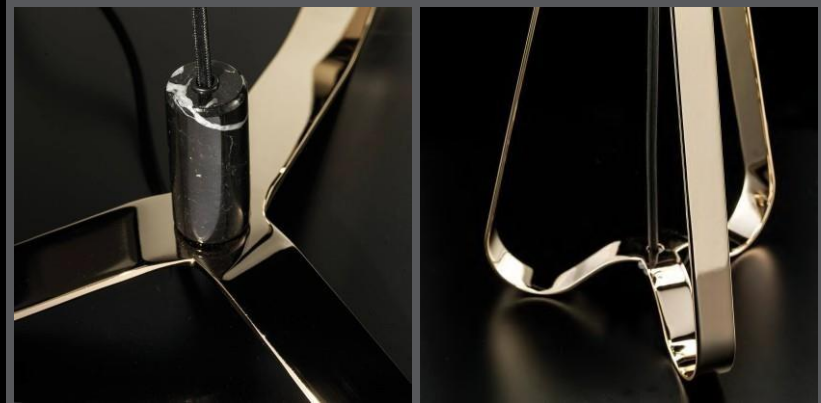

SS-050123

SS-060123

SS-060123, SS-050123

Item No: SS-060123

Size: D 280mm H 470mm

Light Source: 1 x E27 Max. 60W

Switch: on/off

Wire: 1600mm

Item No: SS-050123

Size: D 700mm H 1750mm

Light Source: 1 x E27 Max. 60W

Switch: on/off

Wire: 1800mm

Material: metal, fabric

Colour: customizable

CCT: 2700K/3000K/4000K/6000K

Voltage: 110-230V

IP Rating: 20

SS-060123, SS-050123

148