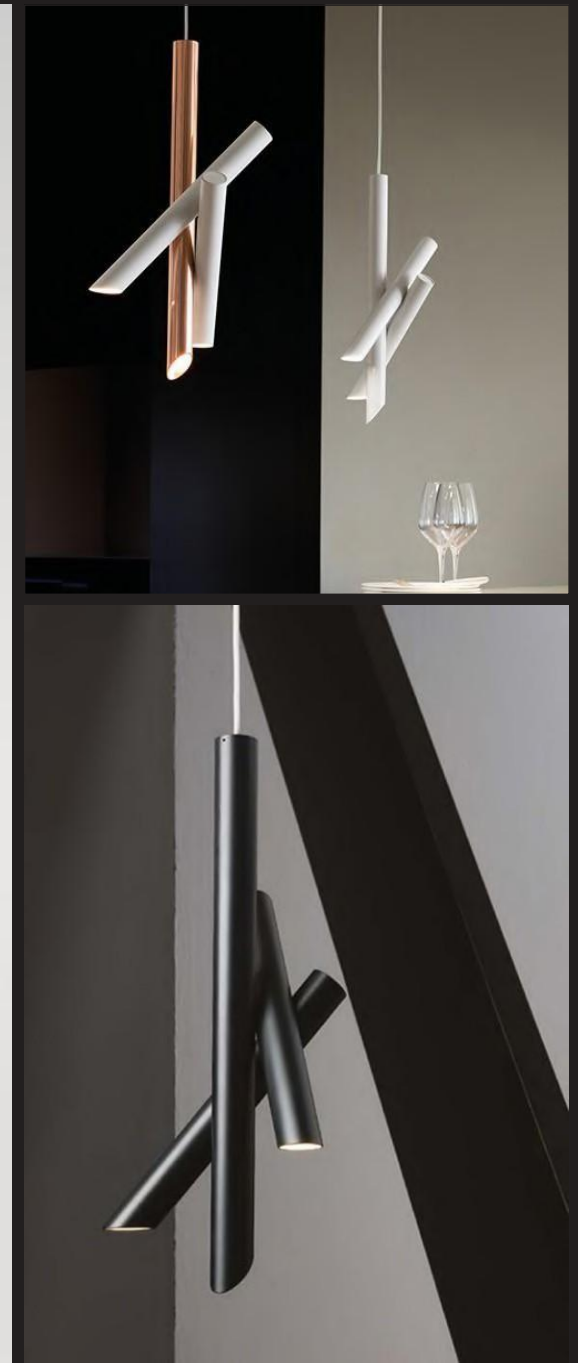

SUN SHINE

SS-090008

Item No: SS-090008

Size: D 240mm H 500mm

Light Source: 3 x LED 3W

Wire: 1500mm

Material: metal

Colour: customizable

CCT: 2700K/3000K/4000K/6000K

Voltage: 110-230V

IP Rating: 20

SS-090008

016