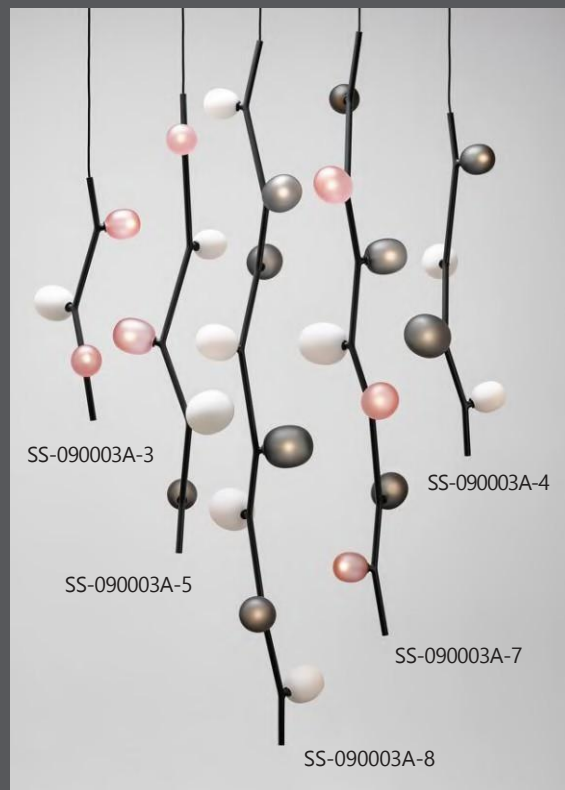

SUN SHINE

SS-090003

Item No: SS-090003A-3/SS-090003B-3

Size: D 340mm L 780mm

Light Source: 3 x G9 LED 3W

Item No: SS-090003A-4/SS-090003B-4

Size: D 340mm L 950mm

Light Source: 4 x G9 LED 3W

Item No: SS-090003A-5/SS-090003B-5

Size: D 340mm L 1400mm

Light Source: 5 x G9 LED 3W

Item No: SS-090003A-6/SS-090003B-6

Size: D 340mm L 1630mm

Light Source: 6 x G9 LED 3W

Item No: SS-090003A-7/SS-090003B-7

Size: D 340mm L 1800mm

Light Source: 7 x G9 LED 3W

Item No: SS-090003A-8/SS-090003B-8

Size: D 340mm L 2000mm

Light Source: 8 x G9 LED 3W

Material: glass, metal

Colour: customizable

Wire: 1000-1500mm

CCT: 2700K/3000K/4000K/6000K

Voltage: 110-230V

IP Rating: 20

SS-090003

005