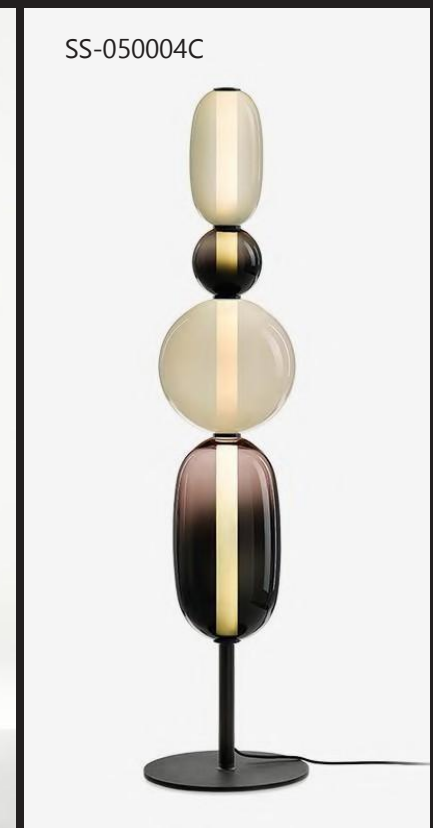

SS-060004 , SS-050004

Item No: SS-060004A
Size: D 220mm H 450mm
Light Source: LED 15W
Switch: on/off
Wire: 1600mm

Item No: SS-060004B
Size: D 220mm H 450mm
Light Source: LED 15W
Switch: on/off
Wire: 1600mm

Item No: SS-050004A
Size: D 250mm H 1000mm
Light Source: LED 18W
Switch: on/off
Wire: 1800mm

Item No: SS-050004B
Size: D 250mm H 1000mm
Light Source: LED 18W
Switch: on/off
Wire: 1800mm

Item No: SS-050004C
Size: D 250mm H 1000mm
Light Source: LED 18W
Switch: on/off
Wire: 1800mm

Material: glass, acrylic, metal
Colour: customizable
CCT: 2700K/3000K/4000K/6000K
Voltage: 110-230V
IP Rating: 20