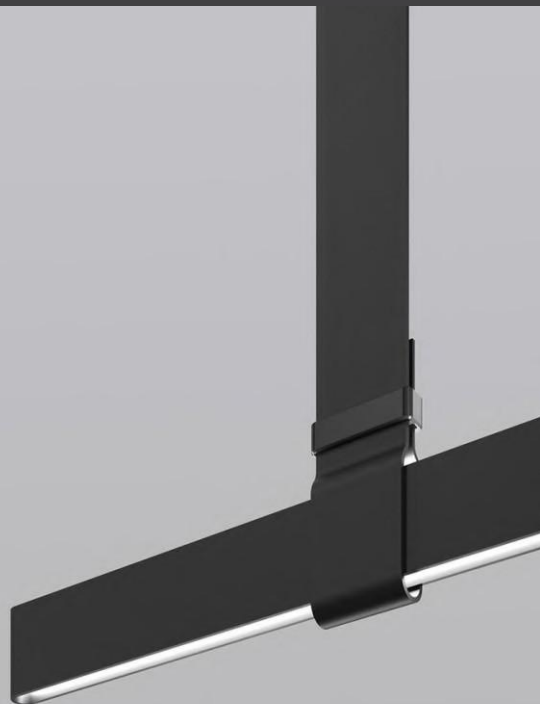

SUN SHINE

SS-090079

Item No: SS-090079

Size: customizable

Light Source: LED 14W/m

Material: leather, metal, silica gel

Colour: customizable

CCT: 2700K/3000K/4000K/6000K

Voltage: 110-230V

IP Rating: 20

SS-090079

099