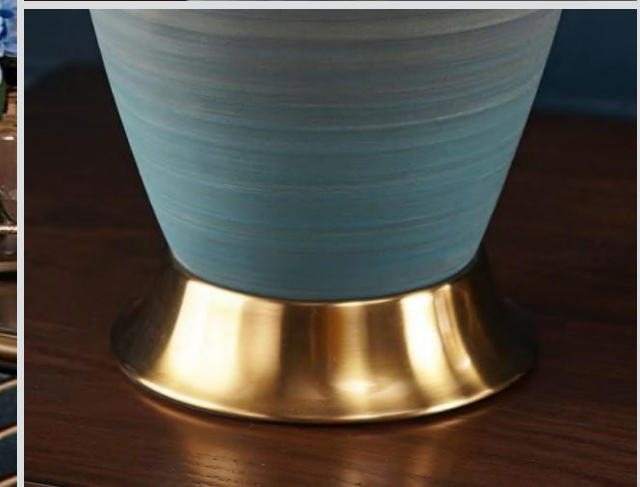

SUN SHINE

SS-060144

Item No: SS-060144/33

Size: D 330mm H 540mm

Light Source: 1 x E27 Max. 60W

Item No: SS-060144/35

Size: D 350mm H 620mm

Light Source: 1 x E27 Max. 60W

Material: ceramics, fabric, metal

Colour: customizable

Switch: on/off

Wire: 1600mm

CCT: 2700K/3000K/4000K/6000K

Voltage: 110-230V

IP Rating: 20

SS-060144

170