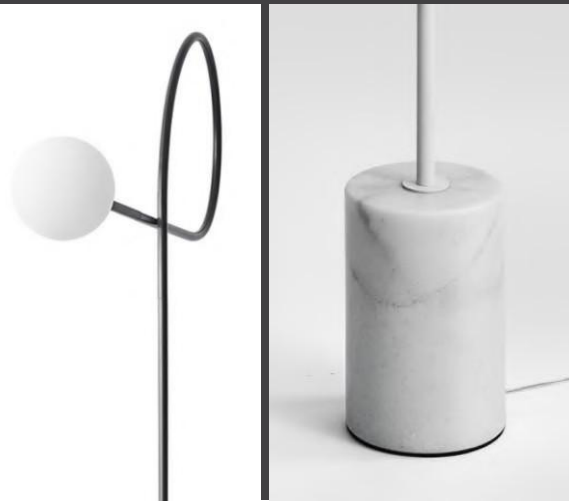

SUN SHINE

SS-050128

Item No: SS-050128

Size: L 1000mm W 120mm H 1850mm

Light Source: 1 x G9 Max. 40W

Switch: on/off

Wire: 1800mm

Material: metal, glass, stoSS

Colour: customizable

CCT: 2700K/3000K/4000K/6000K

Voltage: 110-230V

IP Rating: 20

SS-050128

153