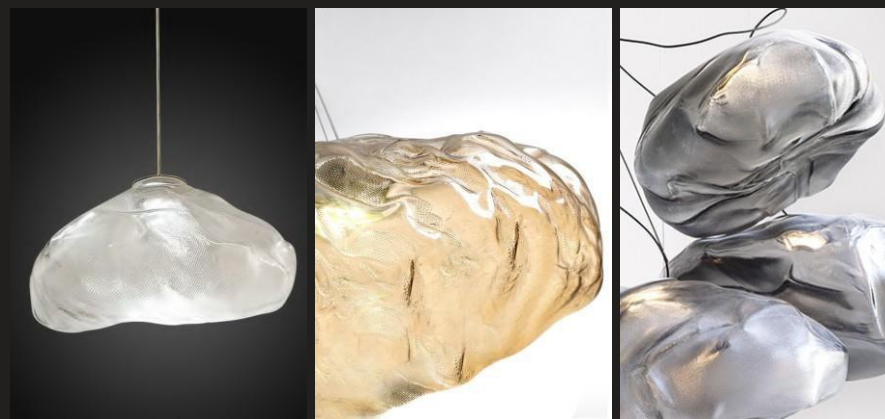

SUN SHINE

SS-090002

Item No: SS-090002/20
Size: D 200mm (Per shade)
Light Source: LED 5W

Item No: SS-090002/30
Size: D 300mm (Per shade)
Light Source: LED 5W

Item No: SS-090002/40
Size: D 400mm (Per shade)
Light Source: LED 5W

Material: glass, metal
Colour: customizable
Wire: 1500mm
CCT: 2700K/3000K/4000K/6000K
Voltage: 110-230V
IP Rating: 20

SS-090002
003