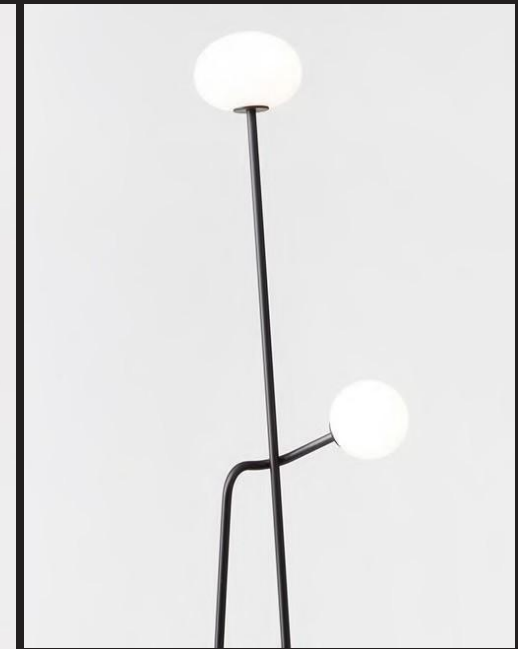

SUN SHINE

SS-050129

Item No: SS-050129

Size: L 380mm W 300mm H 2100mm

Light Source: 2 x G9 Max. 40W

Switch: on/off

Wire: 1800mm

Material: metal, glass

Colour: customizable

CCT: 2700K/3000K/4000K/6000K

Voltage: 110-230V

IP Rating: 20

SS-050129

154