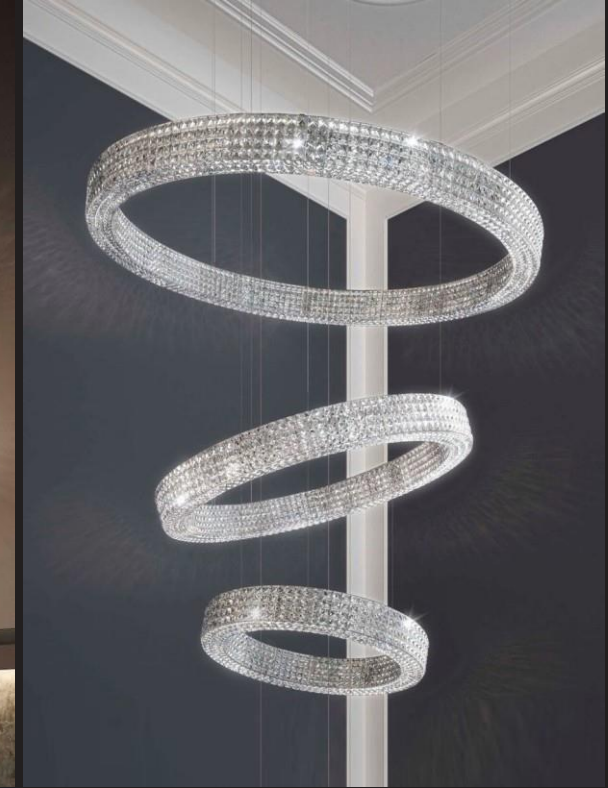

SUN SHINE

SS-090054

Item No: SS-090054/45

Size: D 450mm H 100mm (Per ring)

Light Source: LED 24W

Item No: SS-090054/60

Size: D 600mm H 100mm (Per ring)

Light Source: LED 35W

Item No: SS-090054/80

Size: D 800mm H 100mm (Per ring)

Light Source: LED 45W

Item No: SS-090054/100

Size: D 1000mm H 100mm (Per ring)

Light Source: LED 57W

Material: crystal, metal

Colour: customizable

Wire: 2000mm

CCT: 2700K/3000K/4000K/6000K

Voltage: 110-230V

IP Rating: 20

SS-090054

074