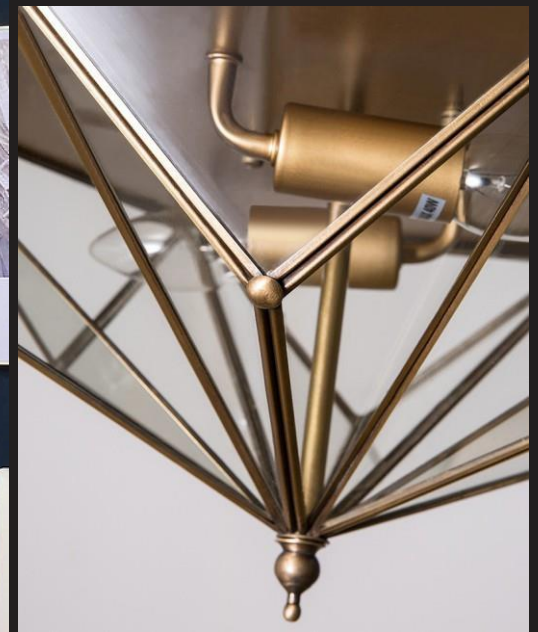

SS-180011

Item No: SS-180011

Size: D 330mm H 200mm

Light Source: 2 x E14 Max. 40W

Material: glass, metal

Colour: customizable

CCT: 2700K/3000K/4000K/6000K

Voltage: 110-230V

IP Rating: 20

SS-180011

129