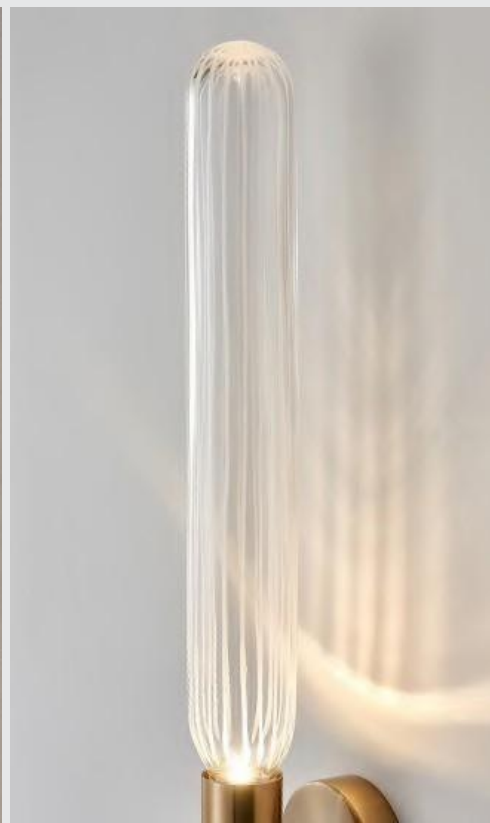

SS-070112

Item No: SS-070112

Size: W 150mm D 150mm H 560mm

Light Source: 2 x LED 3W

Material: glass, metal

Colour: customizable

CCT: 2700K/3000K/4000K/6000K

Voltage: 110-230V

IP Rating: 20

SS-070112

135