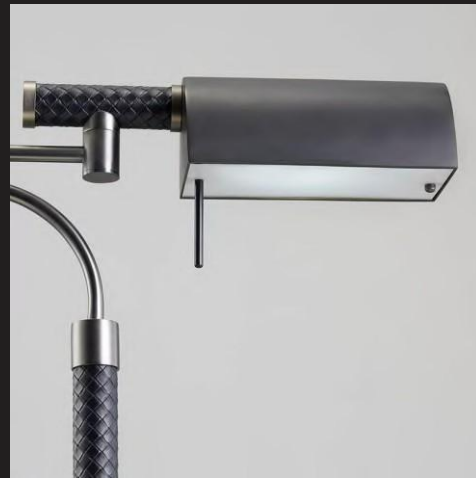

SS-060122, SS-050122

Item No: SS-060122
Size: L 450mm W 150mm H 630mm
Light Source: 1 x E27 Max. 60W
Switch: on/off
Wire: 1600mm

Item No: SS-050122
Size: L 500mm W 200mm H 1650mm
Light Source: 1 x E27 Max. 60W
Switch: on/off
Wire: 1800mm

Material: metal, leather, acrylic
Colour: customizable
CCT: 2700K/3000K/4000K/6000K
Voltage: 110-230V
IP Rating: 20

SS-060122

SS-050122