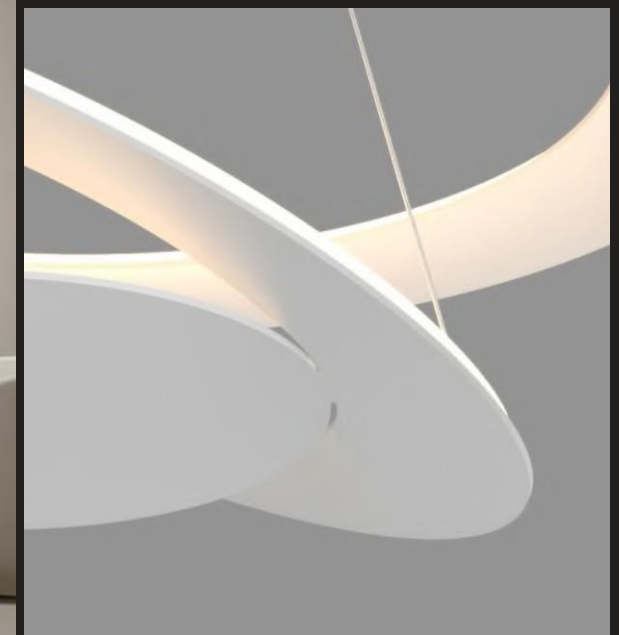

SUN SHINE

SS-090071

Item No: SS-090071

Size: D 800mm H 350mm

Light Source: LED 56W

Wire: 1500mm

Material: metal

Colour: customizable

CCT: 2700K/3000K/4000K/6000K

Voltage: 110-230V

IP Rating: 20

SS-090071

091