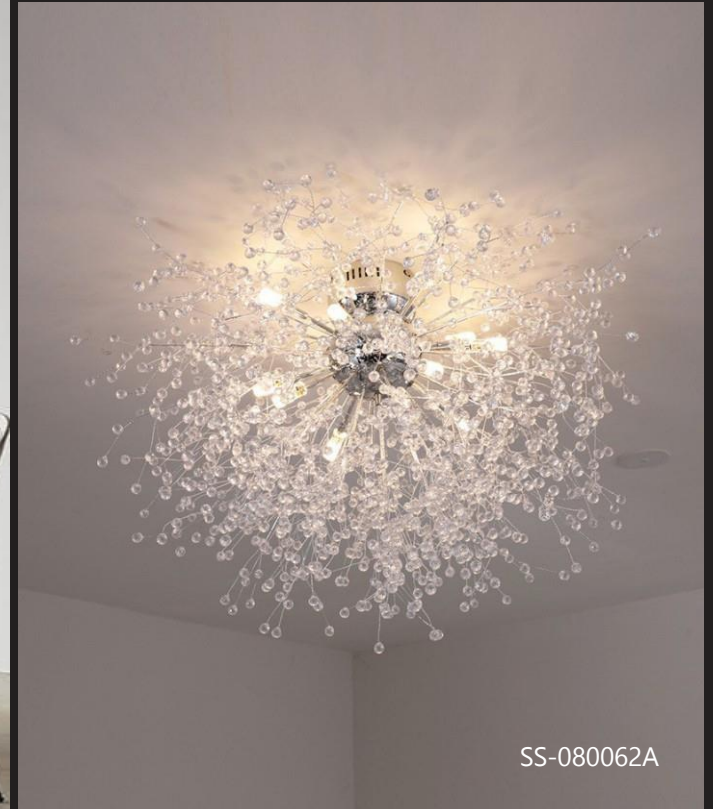

SS-090062, SS-080062

Item No: SS-090062A/60
Size: D 600mm H 600mm
Light Source: 15 x G9 Max. 40W
Wire: 1500mm

Item No: SS-090062A/70
Size: D 700mm H 700mm
Light Source: 23 x G9 Max. 40W
Wire: 1500mm

Item No: SS-090062A/90
Size: D 900mm H 900mm
Light Source: 31 x G9 Max. 40W
Wire: 1500mm

Item No: SS-080062A/60
Size: D 600mm H 350mm
Light Source: 8 x G9 Max. 40W

Item No: SS-080062A/70
Size: D 700mm H 400mm
Light Source: 12 x G9 Max. 40W

Item No: SS-080062A/90
Size: D 900mm H 500mm
Light Source: 16 x G9 Max. 40W

Material: crystal, metal
Colour: customizable
CCT: 2700K/3000K/4000K/6000K
Voltage: 110-230V
IP Rating: 20