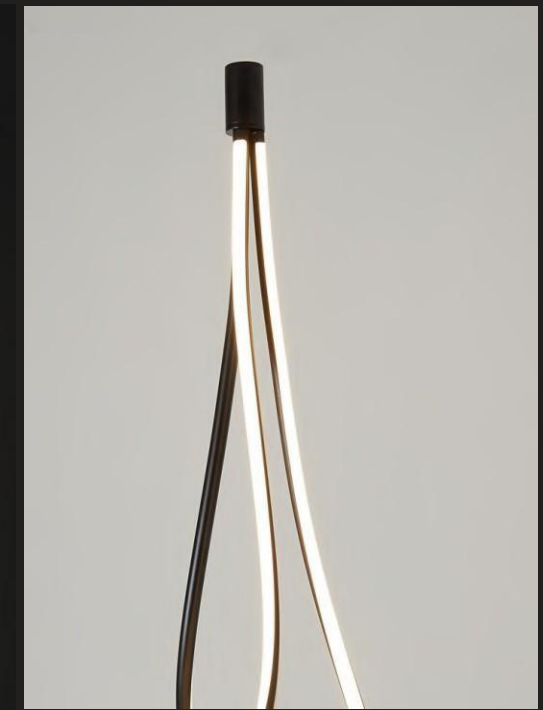

SUN SHINE

SS-050134

Item No: SS-050134

Size: D 250mm H 1580mm

Light Source: LED 60W

Switch: on/off

Wire: 1800mm

Material: metal, silica gel

Colour: customizable

CCT: 2700K/3000K/4000K/6000K

Voltage: 110-230V

IP Rating: 20

SS-050134

159