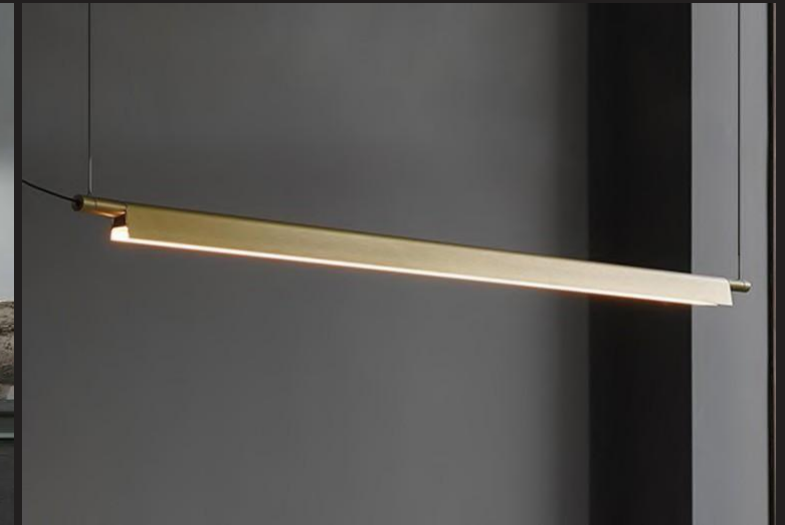

SS-090093

Item No: SS-090093/80

Size: L 800mm H 60mm (Per shade)

Light Source: LED 14W

Item No: SS-090093/120

Size: L 1200mm H 60mm (Per shade)

Light Source: LED 21W

Item No: SS-090093/150

Size: L 1500mm H 60mm (Per shade)

Light Source: LED 29W

Item No: SS-090093/180

Size: L 1800mm H 60mm (Per shade)

Light Source: LED 33W

Material: metal, acrylic

Colour: customizable

Wire: 1500mm

CCT: 2700K/3000K/4000K/6000K

Voltage: 110-230V

IP Rating: 20