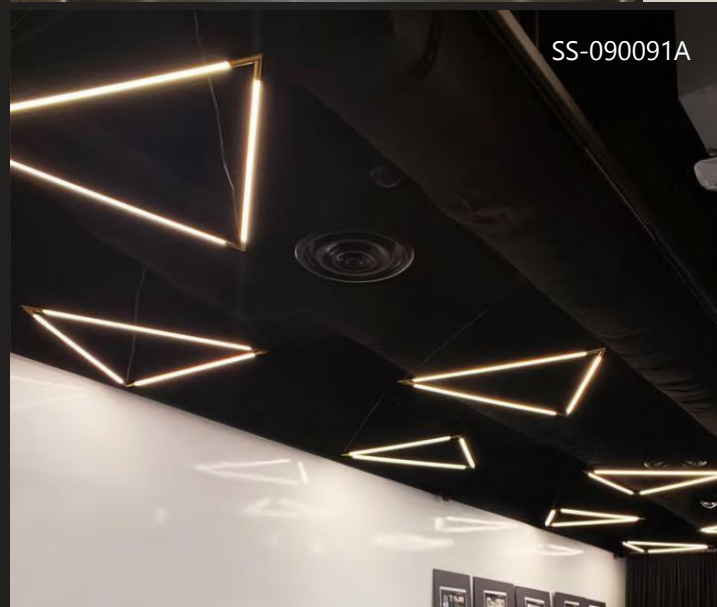

SS-090091B