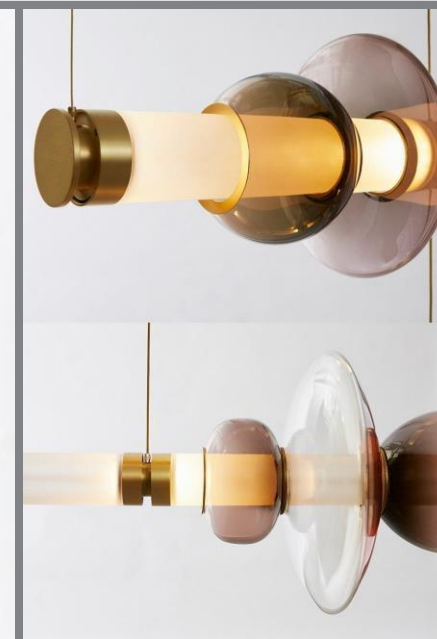

# SUN SHINE

SS-090033

Item No: SS-090033

Size: L 890mm D 160mm (Per shade)

Light Source: LED 30W

Wire: 1500mm

Material: glass, metal

Colour: customizable