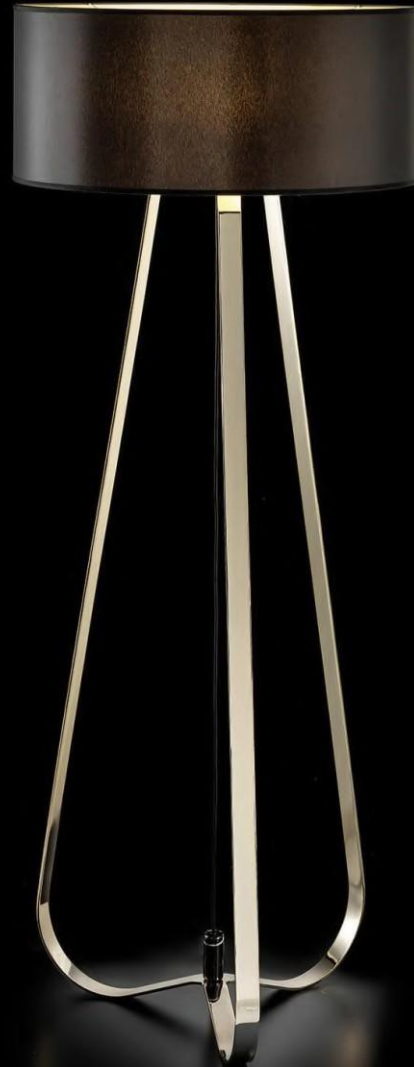

SS-050123

SS-060123

SS-060123, SS-050123

Item No: SS-060123

Size: D 280mm H 470mm

Light Source: 1 x E27 Max. 60W

Switch: on/off

Wire: 1600mm

Item No: SS-050123

Size: D 700mm H 1750mm

Light Source: 1 x E27 Max. 60W

Switch: on/off

Wire: 1800mm

Material: metal, fabric

Colour: customizable

CCT: 2700K/3000K/4000K/6000K

Voltage: 110-230V

IP Rating: 20

SS-060123, SS-050123

148