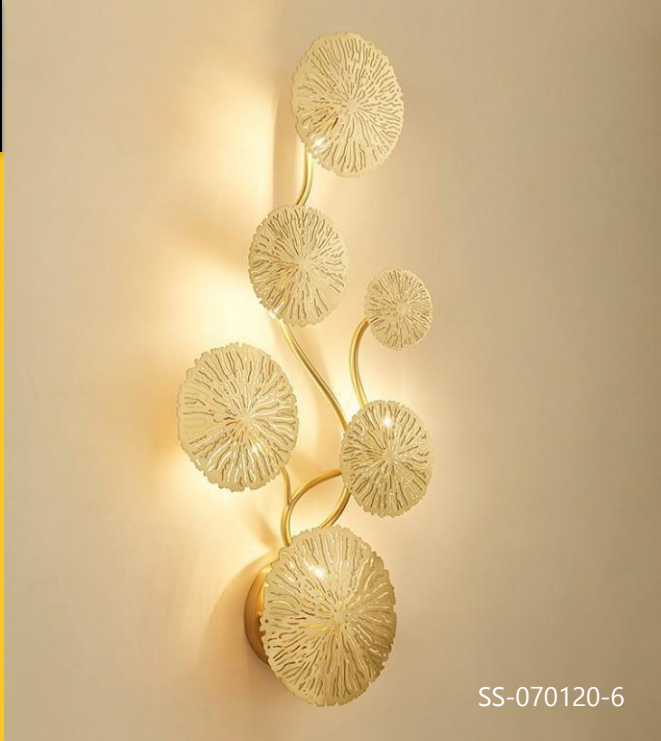

SUN SHINE

SS-070120

Item No: SS-070120-4

Size: W 390mm D 100mm H 610mm

Light Source: 4 x G9 Max. 40W

Item No: SS-070120-6

Size: W 420mm D 100mm H 800mm

Light Source: 5 x G9 Max. 40W

Item No: SS-070120-8

Size: W 430mm D 100mm H 1080mm

Light Source: 5 x G9 Max. 40W

Material: metal

Colour: customizable

CCT: 2700K/3000K/4000K/6000K

Voltage: 110-230V

IP Rating: 20