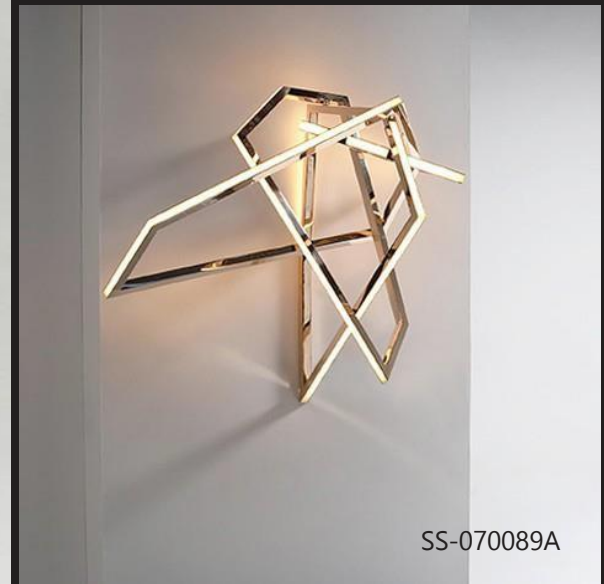

SS-090089 , SS-070089

Item No: SS-090089A/65

Size: L 650mm W 500mm H 300mm

Light Source: LED 48W

Wire: 1500mm

Item No: SS-090089B/140

Size: L 1400mm W 550mm H 550mm

Light Source: LED 48W

Wire: 1500mm

Item No: SS-090089B/160

Size: L 1600mm W 550mm H 550mm

Light Source: LED 48W

Wire: 1500mm

Item No: SS-070089A/65

Size: L 650mm W 300mm H 500mm

Light Source: LED 48W

Item No: SS-090081B

Material: metal, silica gel

Colour: customizable

CCT: 2700K/3000K/4000K/6000K

Voltage: 110-230V

IP Rating: 20