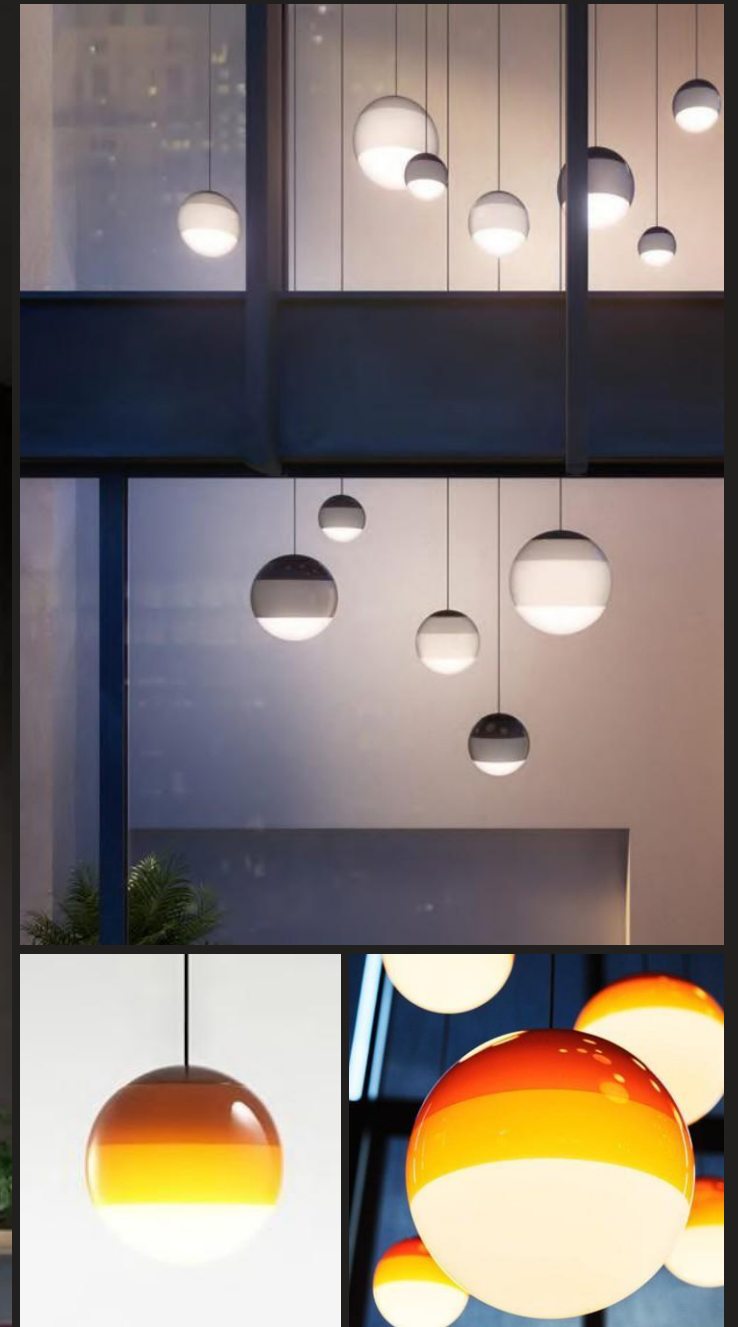

Size: D 300mm H 300mm (Per shade)

Light Source: 1 x E27 Max. 40W

Material: glass, metal

Colour: customizable

Wire: 1500mm

CCT: 2700K/3000K/4000K/6000K

Voltage: 110-230V

IP Rating: 20