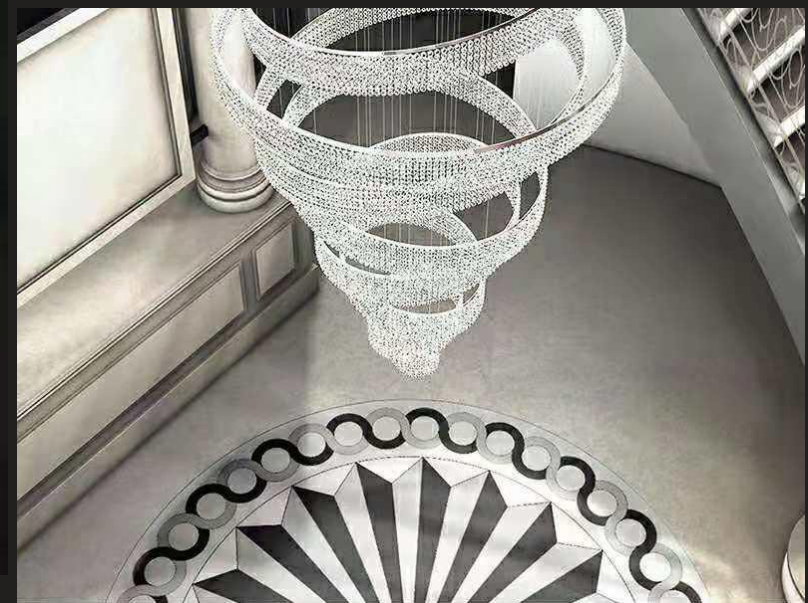

SUN SHINE

SS-090055

Item No: SS-090055/20

Size: D 200mm H 150mm (Per ring)

Item No: SS-090055/35

Size: D 350mm H 150mm (Per ring)

Item No: SS-090055/50

Size: D 500mm H 150mm (Per ring)

Item No: SS-090055/65

Size: D 650mm H 150mm (Per ring)

Item No: SS-090055/80

Size: D 800mm H 150mm (Per ring)

Item No: SS-090055/1000

Size: D 1000mm H 150mm (Per ring)

Material: crystal, metal

Colour: customizable

Light Source: GU10 spot light

Wire: 3000mm

CCT: 2700K/3000K/4000K/6000K

Voltage: 110-230V

IP Rating: 20

SS-090055

075