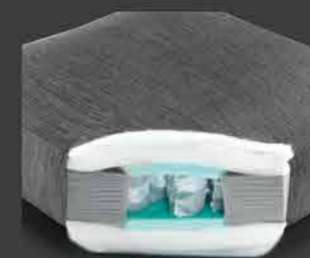

• Fir Wood

• Plywood

• Oriented Strand Board

3006
ester
 exclusive
 corner set

Two Seater. (cm/kg) Relaxing Seater. (cm/kg)
 L: 247 D: 101 H: 97 W: 42 L: 199 D: 91 H: 97 W: 53

“Modern design...”

Pro
 duct
 Struc
 ture.