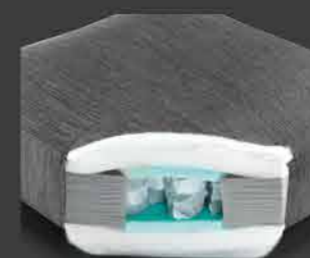

Three Seater. (cm/kg)
L:203 D:95 H:97 W:56

Two Seater. (cm/kg)
L:142 D:95 H:97 W:44

Single Seater. (cm/kg)
L:77 D:95 H:97 W:29

“Lightness...”

Product
Structure.

• Seat Cushion With 9 Cm Pocket Spring

• Pocket Spring