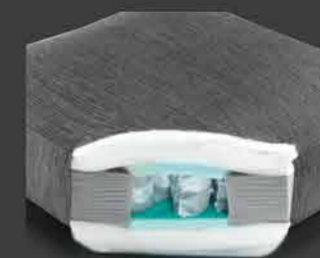

• Seat Cushion With 9 Cm Pocket Spring