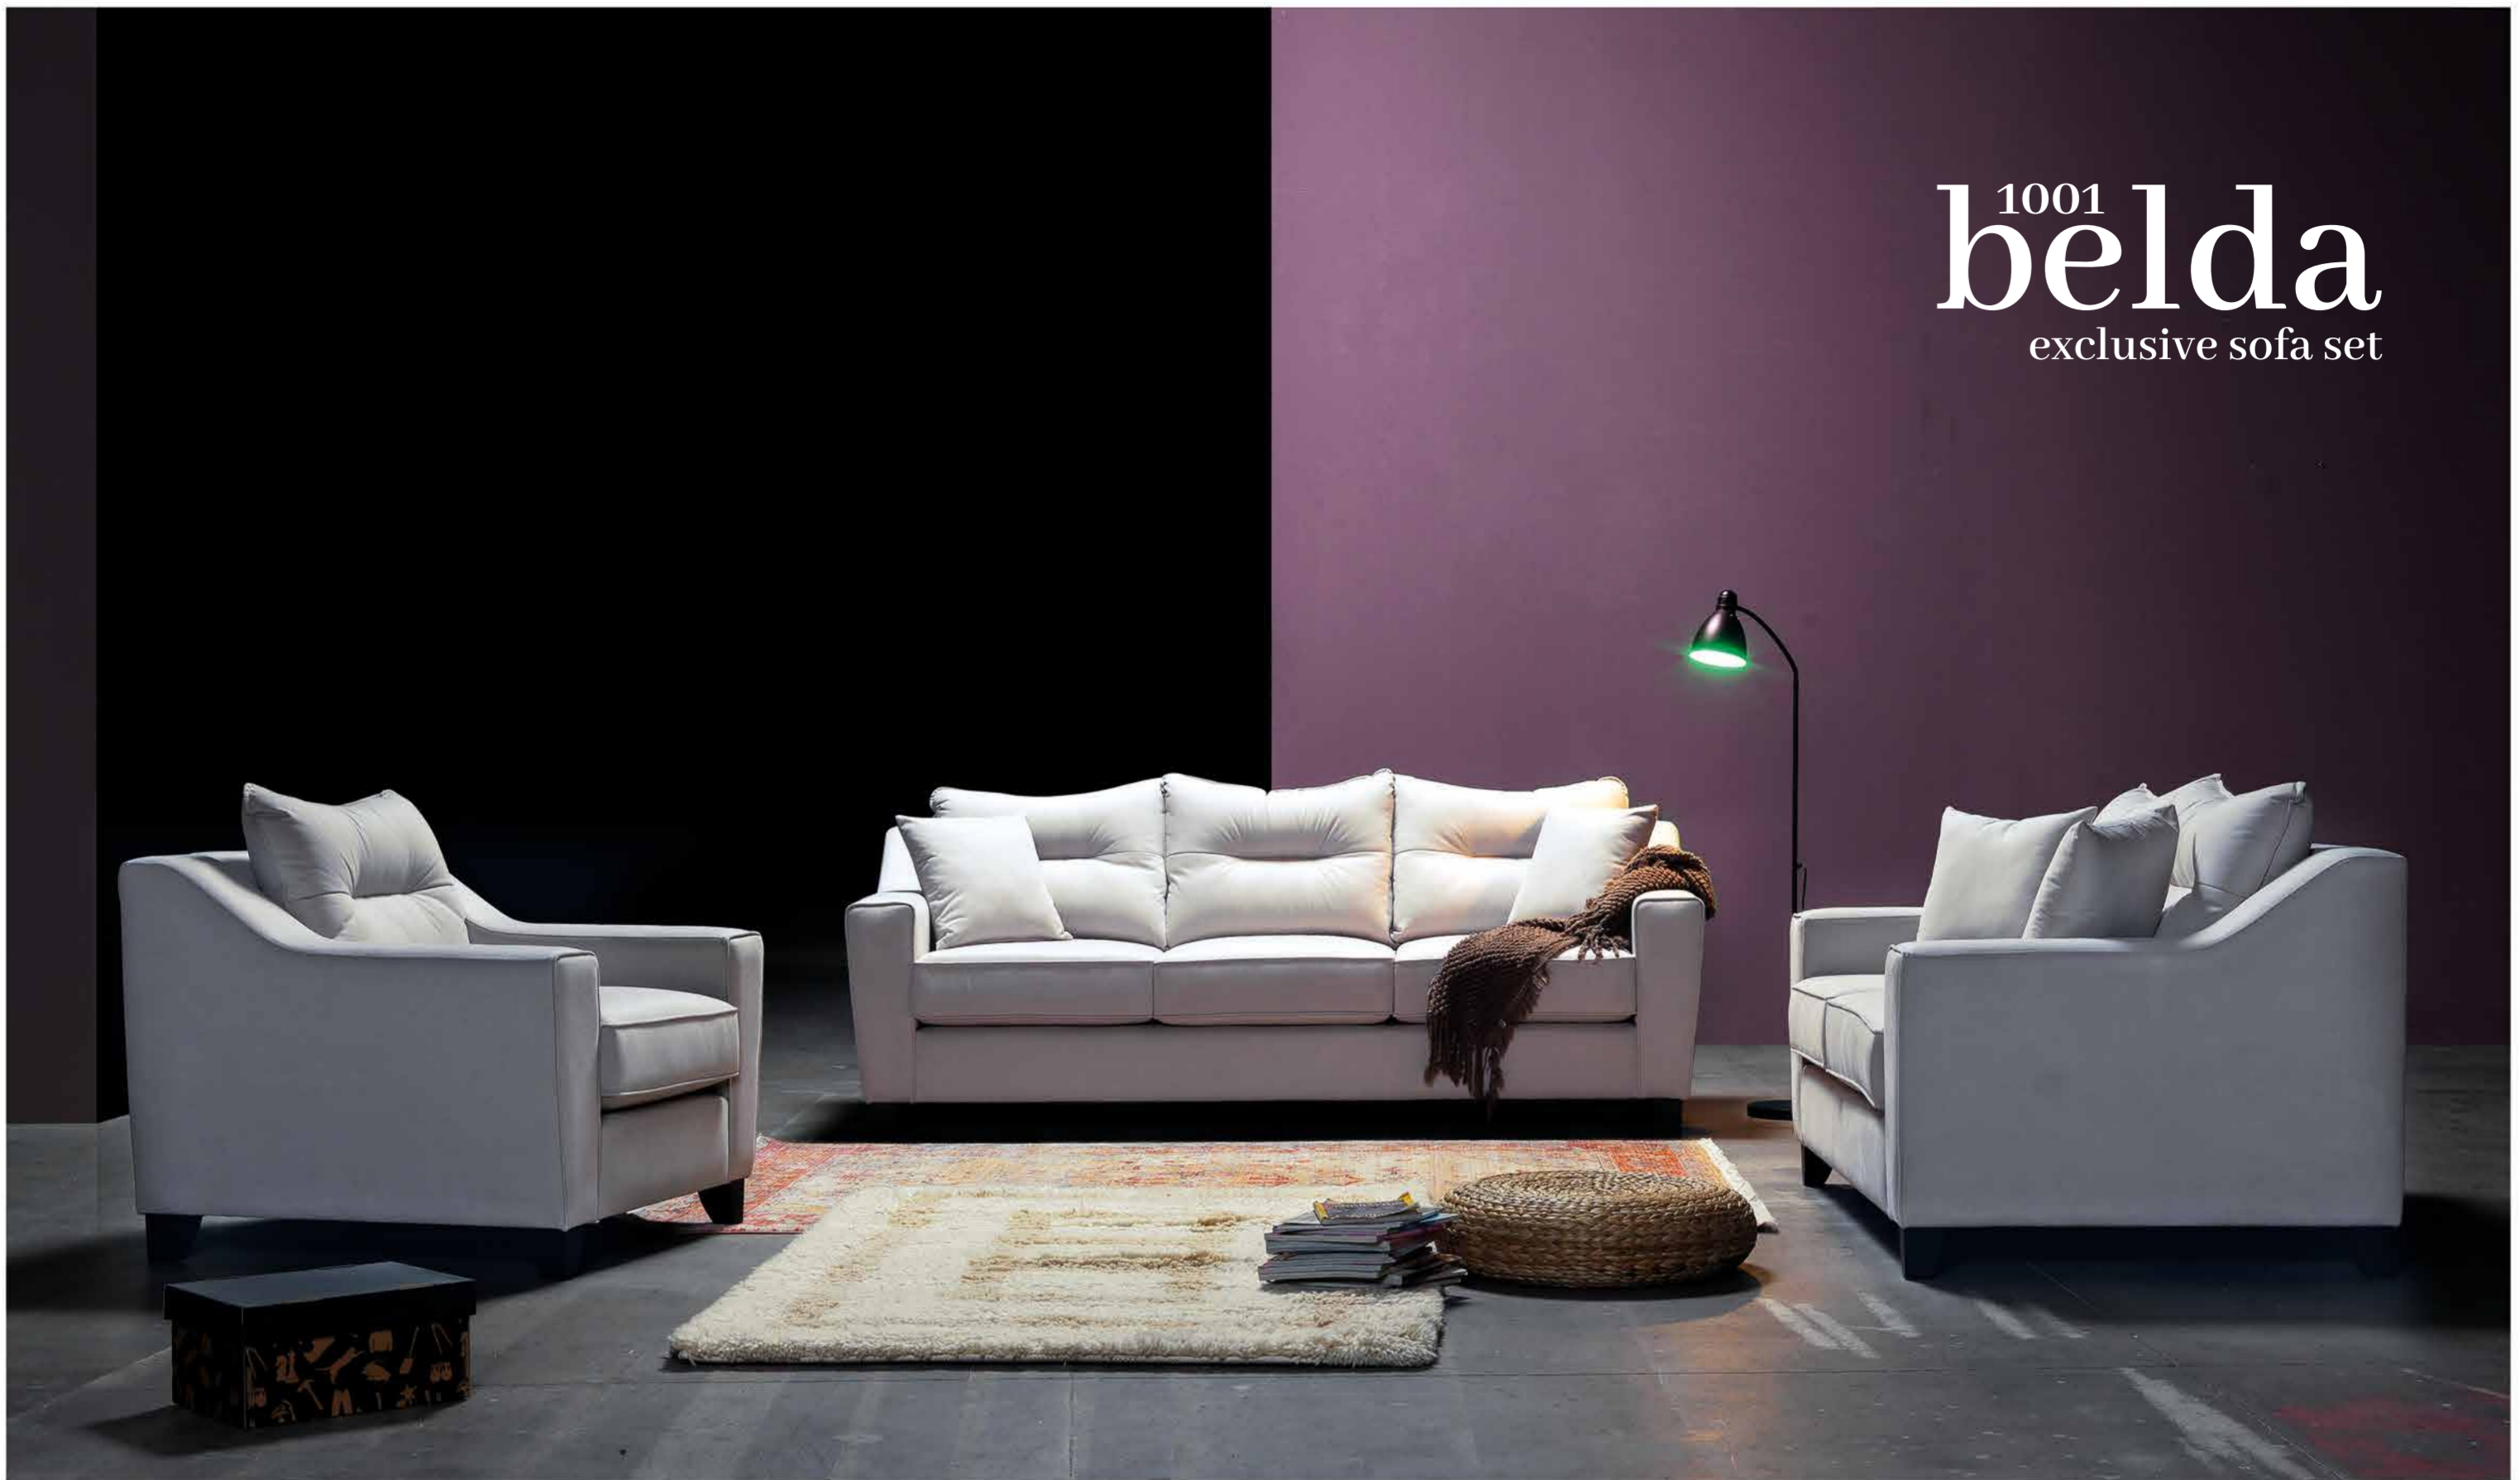

1001 belda

exclusive sofa set

Three Seater. (cm/kg)
L: 219 D: 94 H: 90 W: 63

Two Seater. (cm/kg)
L: 158 D: 94 H: 90 W: 52

Single Seater. (cm/kg)
L: 93 D: 94 H: 90 W: 36

“Aesthetic design...”

Product
Structure.