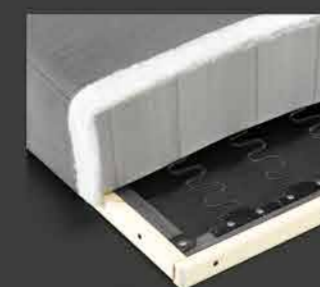

Product
Structure.

• 28 Dns Foam Seat Seat With "S" Spring Frame