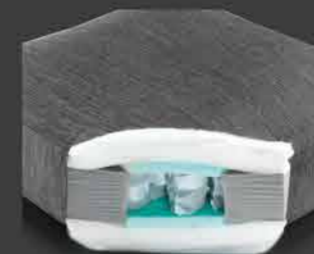

1001 belda

exclusive sofa set

Three Seater. (cm/kg)
L: 219 D: 94 H: 90 W: 63

Two Seater. (cm/kg)
L: 158 D: 94 H: 90 W: 52

Single Seater. (cm/kg)
L: 93 D: 94 H: 90 W: 36

“Aesthetic design...”

Product
Structure.