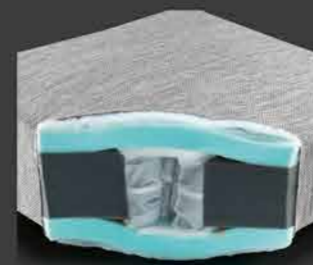

Pro
duct
Struc
ture.

• Seat Cushion With 12 Cm Pocket Spring