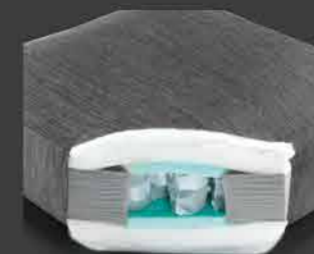

• Oriented Strand Board

1004 kalli

exclusive sofa set

Three Seater. (cm/kg)
L:227 D:96 H:90 W:59

Two Seater. (cm/kg)
L:166 D:96 H:90 W:48

Single Seater. (cm/kg)
L:104 D:96 H:90 W:54

“High ergonomy...”

Product
Structure.