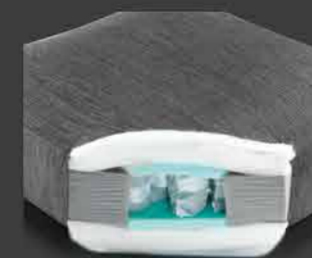

Product
Structure.

• Seat Cushion With 9 Cm
Pocket Spring