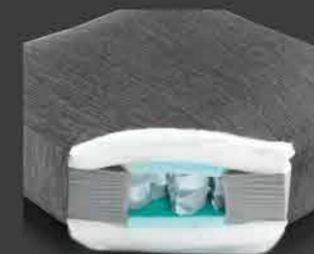

Pro
duct
Struc
ture.

• Seat Cushion With 9 Cm Pocket Spring