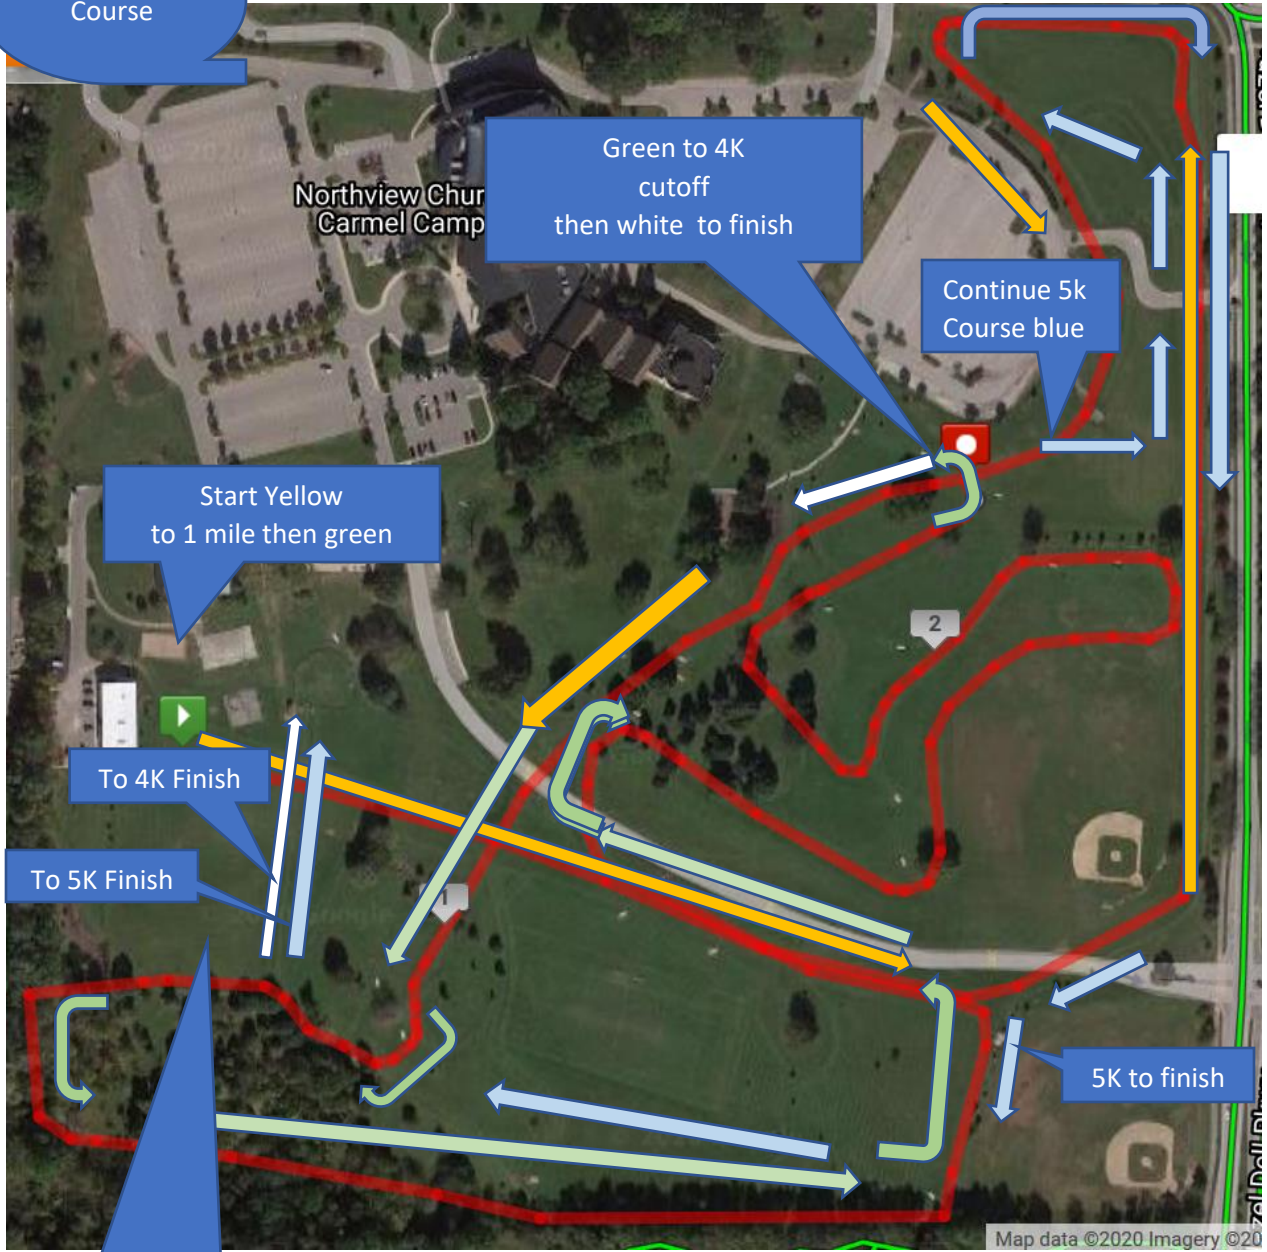

5K /4K  
Course

Northview Church  
Carmel Camp

Green to 4K  
cutoff  
then white to finish

Continue 5k  
Course blue

Start Yellow  
to 1 mile then green

To 4K Finish

To 5K Finish

5K to finish

Past 1 mile head into woods  
Turn left on loop 1

Map data ©2020 Imagery ©20