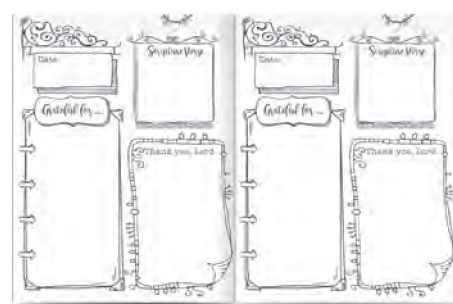

INTERIOR PAGES

Size: 8.3" x 6.5" x 0.5" (210 x 166 x 13mm)

Prompted journal

Softcover

One-color interior

128 line-art illustrated pages

US **$9.99** SRP

JLP033