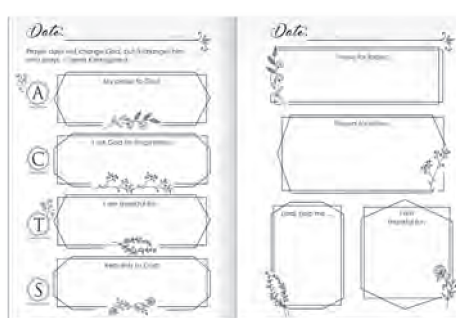

US **\$9.99** SRP

JLP033

My Prayer Journal

INTERIOR PAGES

Size: 8.6" x 6.5" x 0.5" (218 x 165 x 13mm)

Prompted journal

Softcover

One-color interior

128 line-art illustrated pages

US **\$9.99** SRP

JLP027

Flexcover Journals

Size: 8.5" x 5.4" x 0.4" (210 x 137 x 10mm)

Foil accents

128 lined pages with Scripture

US \$4.99 SRP