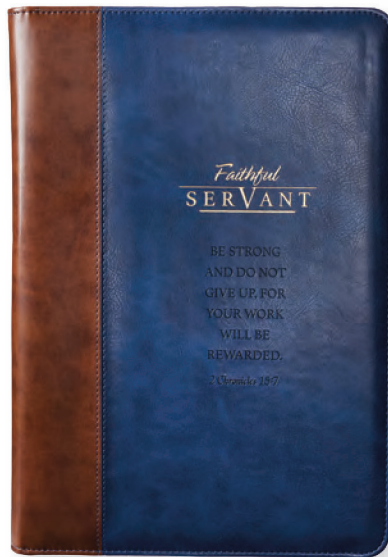

ID window

Pen loop

Pen/highlighter included

Notepad with 50 lined sheets with Scripture included

Fits Letter- and A4-size notepads

US **\$29.99** SRP

NBC018

NBC017

Cover size: 13.5" x 9.5" x 1.3" (343 x 241 x 33mm)

Faux leather cover

Foil accents

Heat-debossed

Cross zipper pull

Six credit card slots

ID window

Pen loop

Pen/highlighter included

Notepad with 50 lined sheets with Scripture included

Fits A4-size notepads

US **\$29.99** SRP

NBC016

Medium Guest Book

Size: 6.4" x 8.5" x 0.8" (163 x 216 x 20mm)

Velvet finish on cover