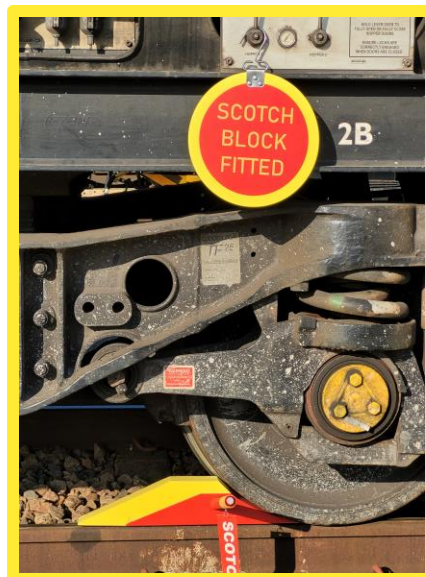

SAFETY TARGETS AND WARNING RINGS

High Quality Safety Warning Targets

High Visibility Safety Signage

- Industry Specific Safety Signs
- High Quality Foamex
- Adhere to Work Place Regulations
- Alert staff to Potential Work Place Danger
- High Visibility
- Meets Class 1 Fire Regulations
- Fully Customizable

Redefining
the
standard in
**Rail Safety
Equipment**

Designed to pass on informative
and vital information.

Kildens high visibility Safety
Targets & Warning Rings alert
staff to potential danger.

Train Safety Targets & Warning Rings

Available in multiple designs to suit all rolling stock requirements

KILDENS

www.kildens.co.uk

- kildensdesign@gmail.com

- 07905673707

Train Safety Targets

High Quality Foamex Safety Targets
Fully Customizable with any font or text

Available in
multiple
designs to
suit all rolling
stock
requirements

KILDENS

Train Warning Rings

High Quality Foamex Warning Signs for Traction Brake Controllers
Fully Customizable with any font or text

Available in multiple designs to suit all rolling stock requirements