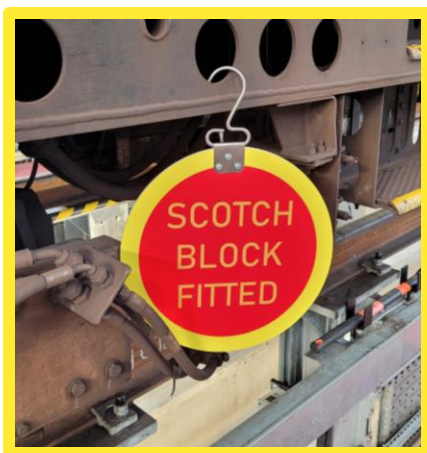

SAFETY TARGETS AND WARNING RINGS

High Quality Safety Warning Targets

High Visibility Safety Signage

- Industry Specific Safety Signs
- High Quality Foamex
- Adhere to Work Place Regulations
- Alert staff to Potential Work Place Danger
- High Visibility
- Meets Class 1 Fire Regulations
- Fully Customizable

Redefining
the
standard in
**Rail Safety
Equipment**

Designed to pass on informative
and vital information.

Kildens high visibility Safety
Targets & Warning Rings alert
staff to potential danger.

Train Safety Targets & Warning Rings

Available in multiple designs to suit all rolling stock requirements

KILDENS

www.kildens.co.uk

- kildensdesign@gmail.com

- 07905673707

Train Safety Targets

High Quality Foamex Safety Targets
Fully Customizable with any font or text

Available in
multiple
designs to
suit all rolling
stock
requirements

KILDENS

Train Warning Rings

High Quality Foamex Warning Signs for Traction Brake Controllers
Fully Customizable with any font or text

Available in multiple designs to suit all rolling stock requirements