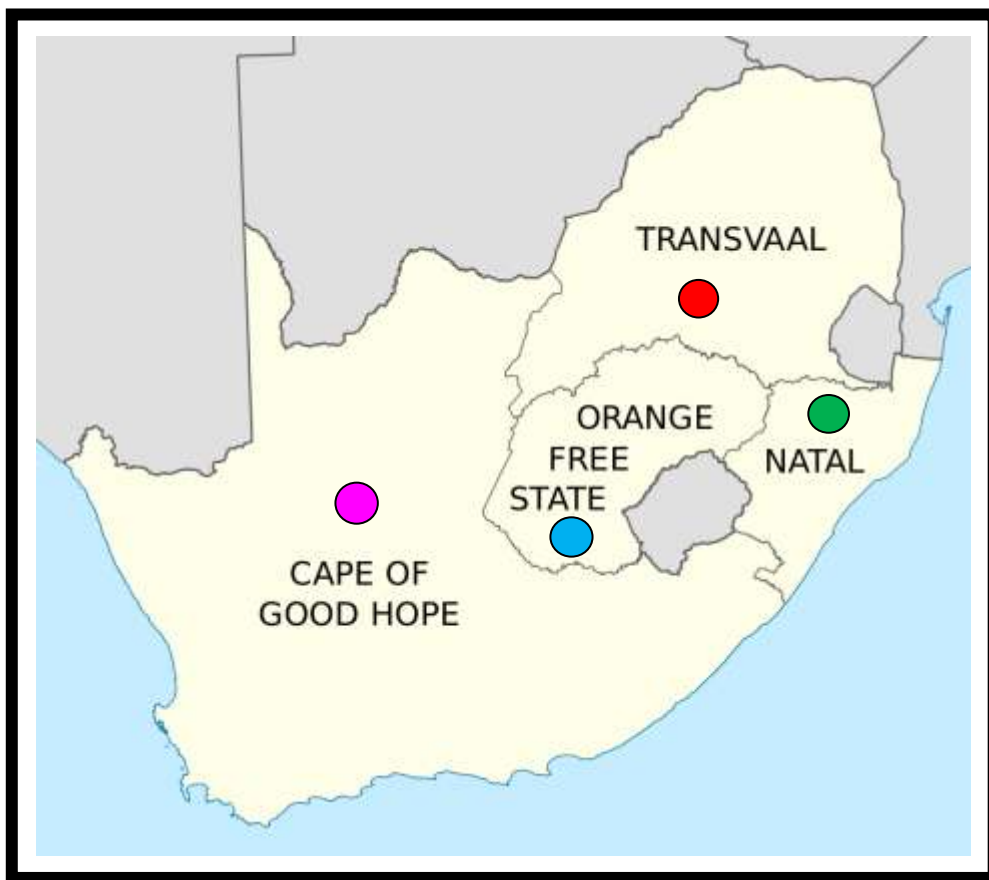

THE PERFINIS OF THE FOUR SOUTH AFRICAN PROVINCES

© COPYRIGHT 2022

Email: - mrjandit@gmail.com

Edited and produced by

Jeff Turnbull.