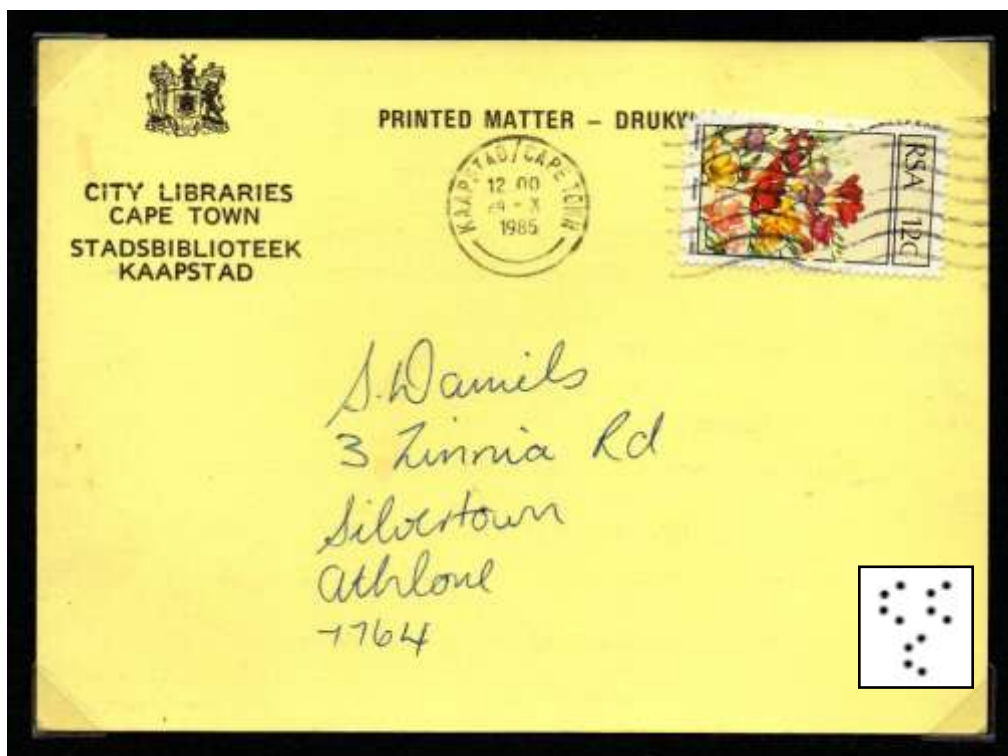

C3 Cape City Council,

Date of 29-10-1985.